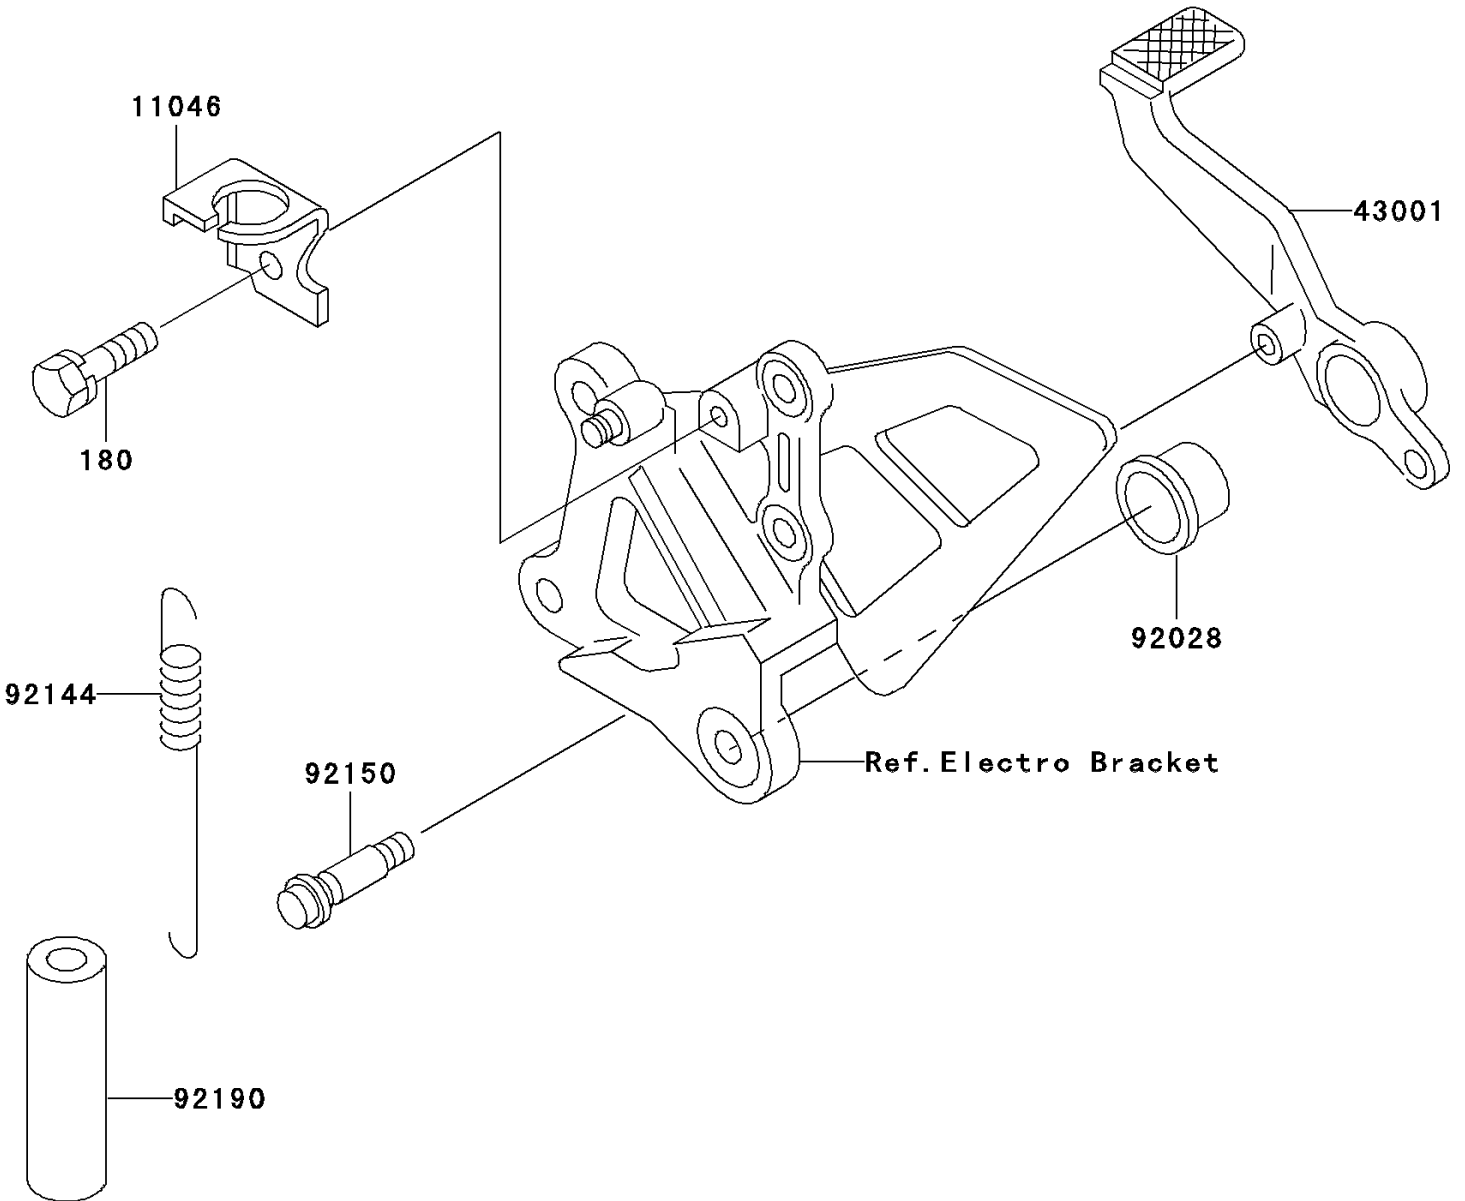

# 2001 Ninja<sup>®</sup> ZX<sup>™</sup>-7R PARTS DIAGRAM

Brake Pedal/Torque Link

F2260

## 2001 Ninja® ZX™-7R PARTS LIST

### Brake Pedal/Torque Link

ITEM NAME	PART NUMBER	QUANTITY
BOLT-UPSET-WS (Ref # 180)	180H0614	1
BRACKET,REAR BRAKE SWITCH (Ref # 11046)	11046-1252	1
LEVER-BRAKE,PEDAL (Ref # 43001)	43001-1274	1
BUSHING (Ref # 92028)	92028-1576	1
SPRING,BRAKE PEDAL RETURN (Ref # 92144)	92144-1421	1
BOLT (Ref # 92150)	92150-1439	1
TUBE,14X20X100 (Ref # 92190)	92190-1170	1