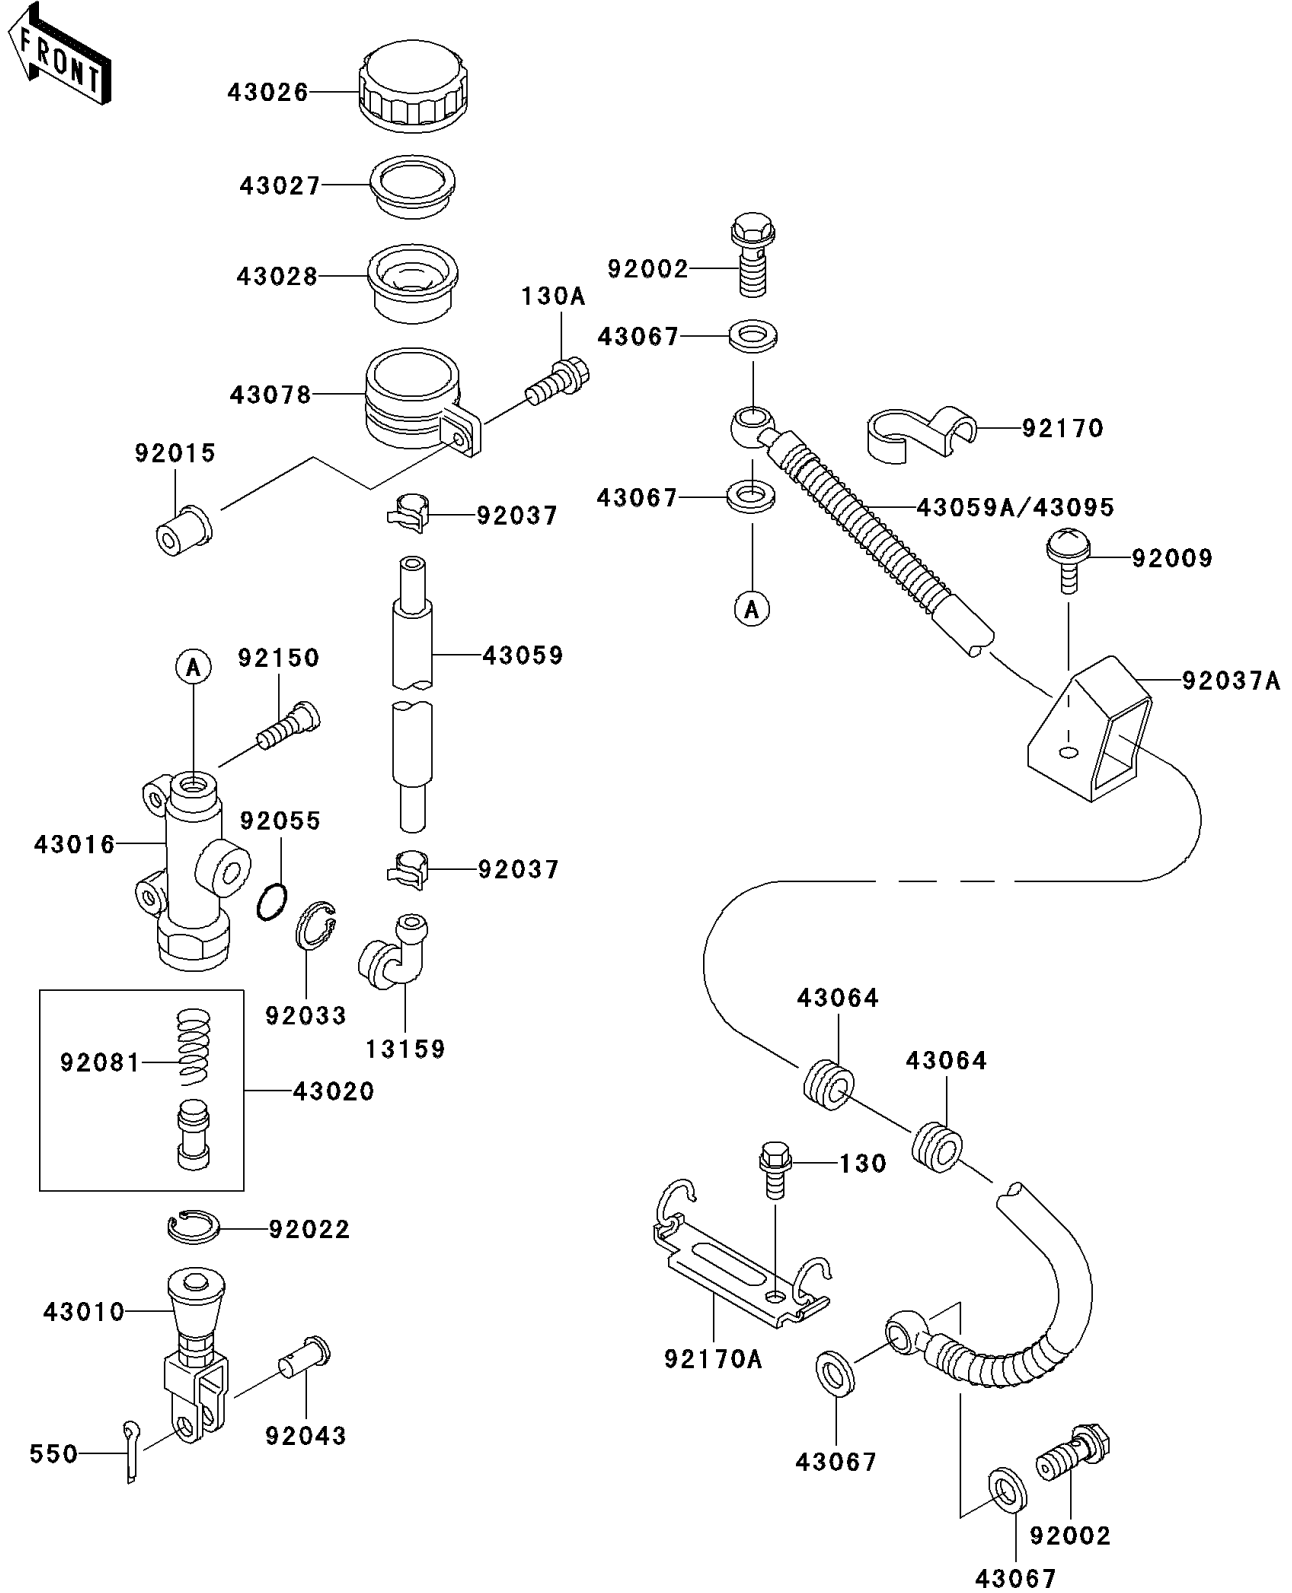

# 2000 Ninja® ZX™-7R PARTS DIAGRAM

Rear Master Cylinder

F2293

## 2000 Ninja® ZX™-7R PARTS LIST

### Rear Master Cylinder

ITEM NAME	PART NUMBER	QUANTITY
BOLT-FLANGED (Ref # 130)	130J0610	1
BOLT-FLANGED,6X25 (Ref # 130A)	130J0625	1
PIN-COTTER,2.0X15 (Ref # 550)	550D2015	1
CONNECTOR,RR MASTER CYLINDER (Ref # 13159)	13159-1052	1
ROD-ASSY-BRAKE (Ref # 43010)	43010-1062	1
CYLINDER-MASTER,RR (Ref # 43016)	43016-1212	1
PISTON-COMP-BRAKE (Ref # 43020)	43020-1057	1
CAP-BRAKE (Ref # 43026)	43026-1051	1
PLATE-DIAPHRAGM (Ref # 43027)	43027-1051	1
DIAPHRAGM,MASTER CYLINDER (Ref # 43028)	43028-1057	1
HOSE-BRAKE,RR MASTER CYLINDER (Ref # 43059)	43059-1911	1
HOSE-BRAKE,RR (Ref # 43059A)	43059-1938	1
GROMMET,HOSE CLAMP (Ref # 43064)	43064-006	2
WASHER,10.5X15X1.5 (Ref # 43067)	43067-001	4
RESERVOIR,RR MASTER CYLINDER (Ref # 43078)	43078-1082	1
BOLT,OIL,L=23 (Ref # 92002)	92002-1888	2
SCREW,6X10 (Ref # 92009)	92009-1661	1
NUT (Ref # 92015)	92015-1700	1
WASHER,CIRCRIP (Ref # 92022)	92022-1601	1
RING-SNAP,20.5MM (Ref # 92033)	92033-1186	1
CLAMP,BRAKE HOSE (Ref # 92037)	92037-1547	2
CLAMP,HOSE (Ref # 92037A)	92037-1896	1
PIN,8MM (Ref # 92043)	92043-1303	1
RING-O,MASTER CYLINDER (Ref # 92055)	92055-1251	1
SPRING,MASTER CYLINDER (Ref # 92081)	92081-1737	1
BOLT,SOCKET,8X25 (Ref # 92150)	92150-1837	2
CLAMP,HOSE (Ref # 92170)	92170-1097	1
CLAMP,HOSE (Ref # 92170A)	92170-1367	1