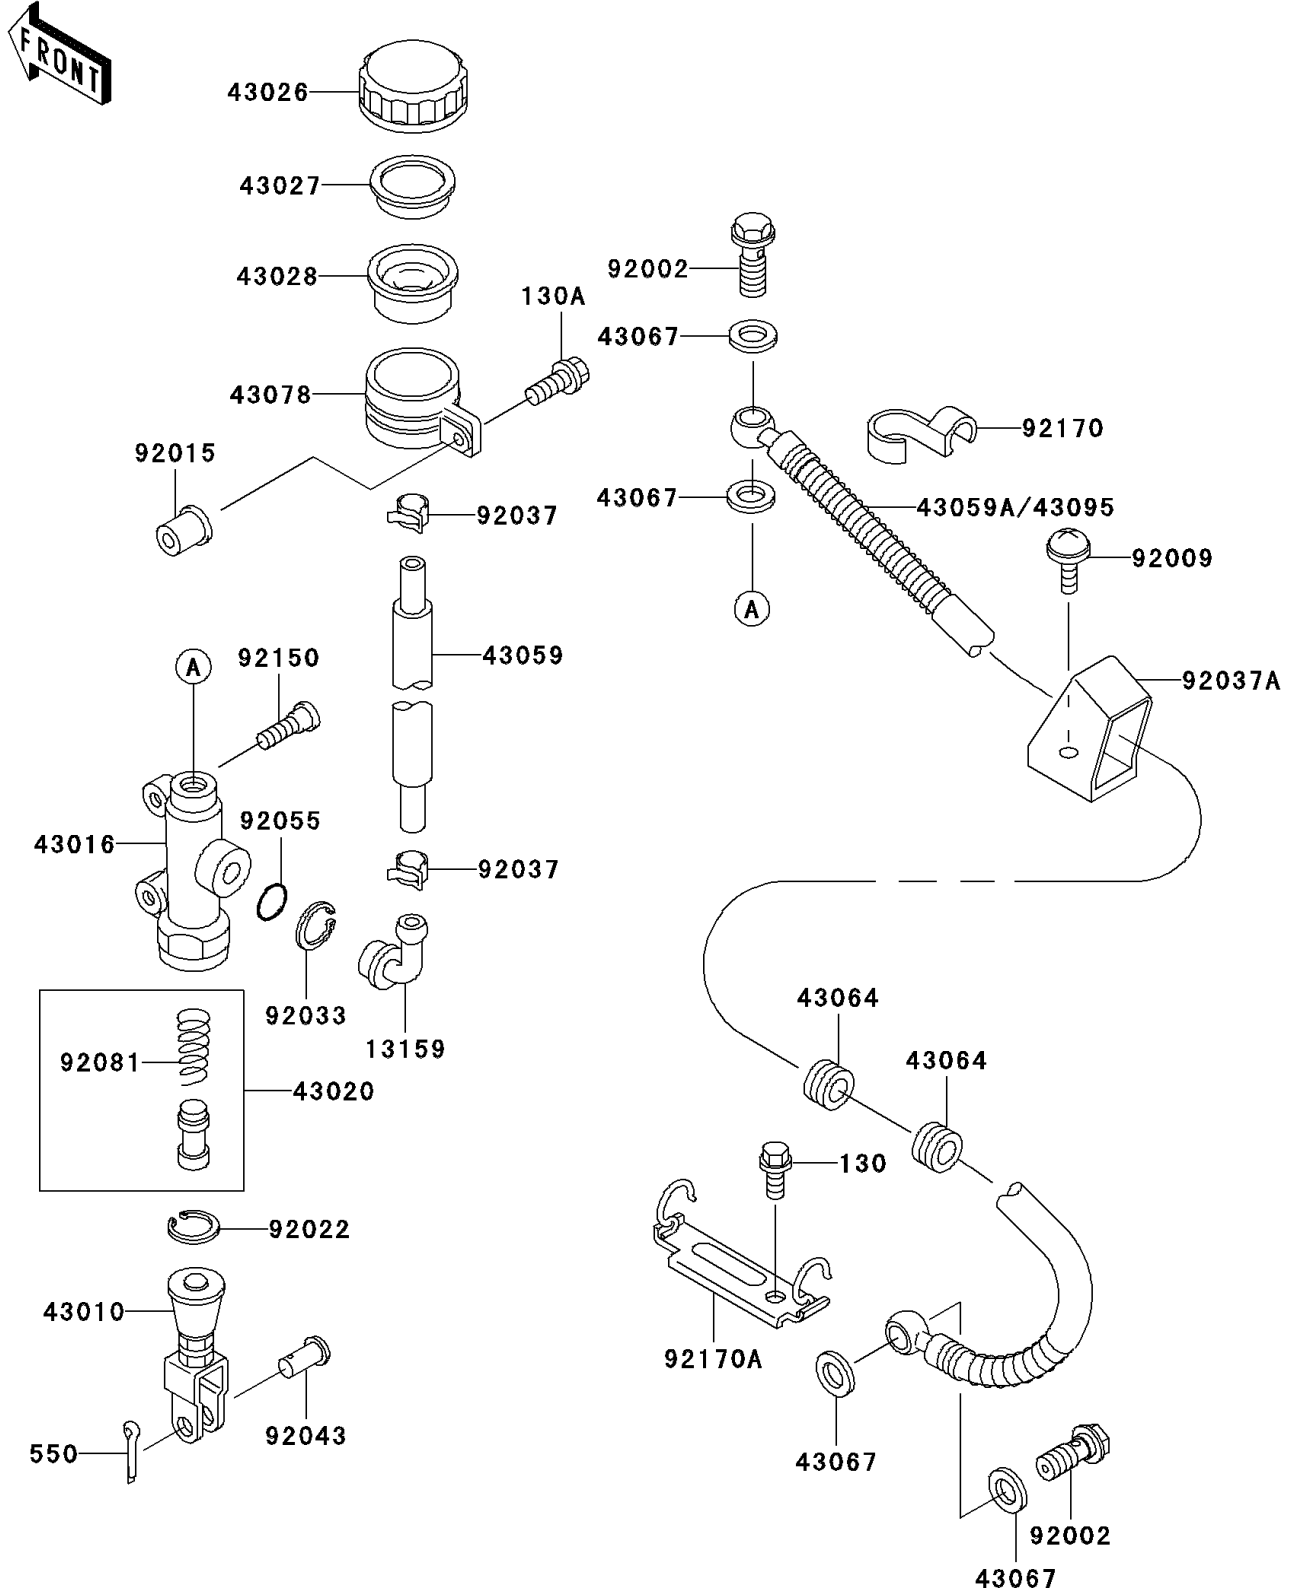

# 2001 Ninja® ZX™-7R PARTS DIAGRAM

Rear Master Cylinder

F2293

## 2001 Ninja® ZX™-7R PARTS LIST

### Rear Master Cylinder

ITEM NAME	PART NUMBER	QUANTITY
BOLT-FLANGED (Ref # 130)	130J0610	1
BOLT-FLANGED,6X25 (Ref # 130A)	130J0625	1
PIN-COTTER,2.0X15 (Ref # 550)	550D2015	1
CONNECTOR,RR MASTER CYLINDER (Ref # 13159)	13159-1052	1
ROD-ASSY-BRAKE (Ref # 43010)	43010-1062	1
CYLINDER-MASTER,RR (Ref # 43016)	43016-1212	1
PISTON-COMP-BRAKE (Ref # 43020)	43020-1057	1
CAP-BRAKE (Ref # 43026)	43026-1051	1
PLATE-DIAPHRAGM (Ref # 43027)	43027-1051	1
DIAPHRAGM,MASTER CYLINDER (Ref # 43028)	43028-1057	1
HOSE-BRAKE,RR MASTER CYLINDER (Ref # 43059)	43059-1911	1
HOSE-BRAKE,RR (Ref # 43059A)	43059-1938	1
GROMMET,HOSE CLAMP (Ref # 43064)	43064-006	2
WASHER,10.5X15X1.5 (Ref # 43067)	43067-001	4
RESERVOIR,RR MASTER CYLINDER (Ref # 43078)	43078-1082	1
BOLT,OIL,L=23 (Ref # 92002)	92002-1888	2
SCREW,6X10 (Ref # 92009)	92009-1661	1
NUT (Ref # 92015)	92015-1700	1
WASHER,CIRCRIP (Ref # 92022)	92022-1601	1
RING-SNAP,20.5MM (Ref # 92033)	92033-1186	1
CLAMP,BRAKE HOSE (Ref # 92037)	92037-1547	2
CLAMP,HOSE (Ref # 92037A)	92037-1896	1
PIN,8MM (Ref # 92043)	92043-1303	1
RING-O,MASTER CYLINDER (Ref # 92055)	92055-1251	1
SPRING,MASTER CYLINDER (Ref # 92081)	92081-1737	1
BOLT,SOCKET,8X25 (Ref # 92150)	92150-1837	2
CLAMP,HOSE (Ref # 92170)	92170-1097	1
CLAMP,HOSE (Ref # 92170A)	92170-1367	1