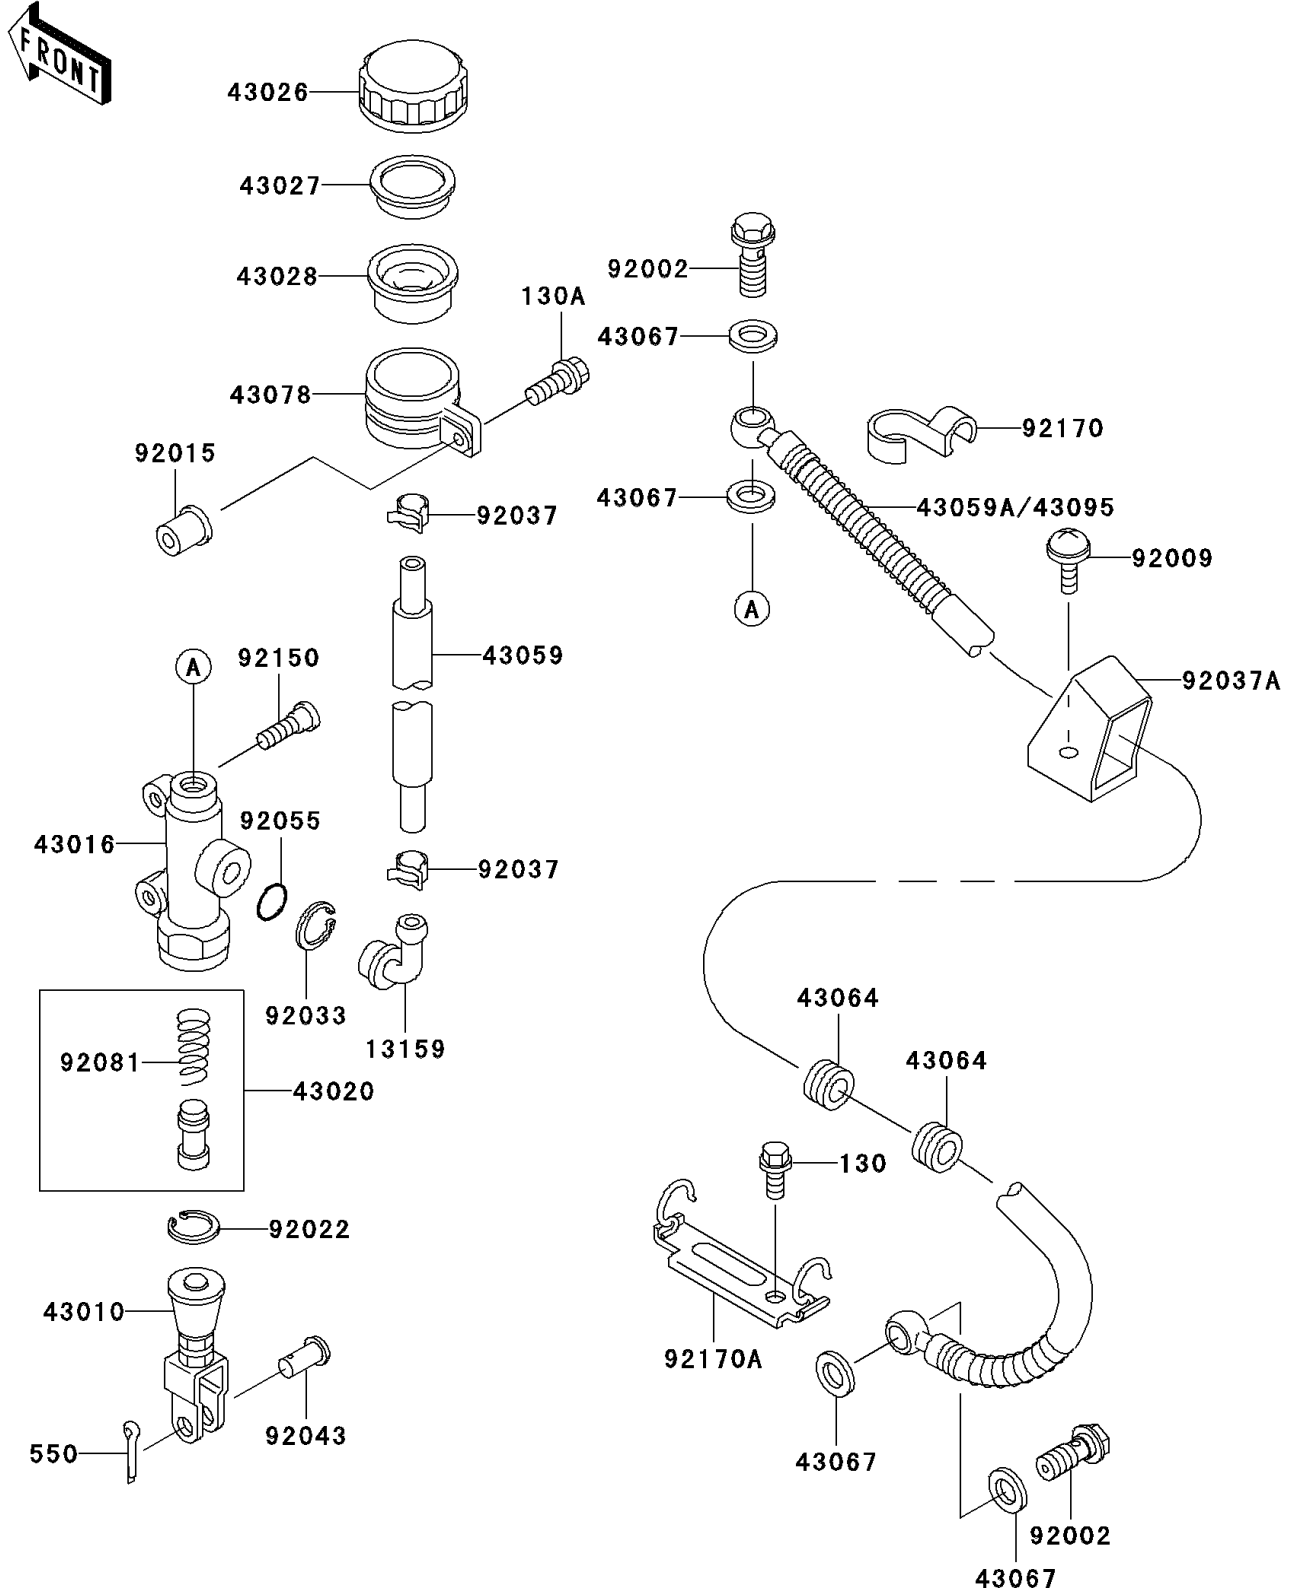

2003 Ninja® ZX™ -7R PARTS DIAGRAM

Rear Master Cylinder

F2293

2003 Ninja® ZX™ -7R PARTS LIST

Rear Master Cylinder

ITEM NAME	PART NUMBER	QUANTITY
BOLT-FLANGED (Ref # 130)	130J0610	1
BOLT-FLANGED,6X25 (Ref # 130A)	130J0625	1
PIN-COTTER,2.0X15 (Ref # 550)	550D2015	1
CONNECTOR,RR MASTER CYLINDER (Ref # 13159)	13159-1052	1
ROD-ASSY-BRAKE (Ref # 43010)	43010-1062	1
CYLINDER-MASTER,RR (Ref # 43016)	43016-1212	1
PISTON-COMP-BRAKE (Ref # 43020)	43020-1057	1
CAP-BRAKE (Ref # 43026)	43026-1051	1
PLATE-DIAPHRAGM (Ref # 43027)	43027-1051	1
DIAPHRAGM,MASTER CYLINDER (Ref # 43028)	43028-1057	1
HOSE-BRAKE,RR MASTER CYLINDER (Ref # 43059)	43059-1911	1
GROMMET,HOSE CLAMP (Ref # 43064)	43064-006	2
WASHER,10.5X15X1.5 (Ref # 43067)	43067-001	4
RESERVOIR,RR MASTER CYLINDER (Ref # 43078)	43078-1082	1
HOSE-BRAKE,RR (Ref # 43095)	43095-1335	1
BOLT,OIL,L=23 (Ref # 92002)	92002-1888	2
SCREW,6X10 (Ref # 92009)	92009-1661	1
NUT (Ref # 92015)	92015-1700	1
WASHER,CIRCRIP (Ref # 92022)	92022-1601	1
RING-SNAP,20.5MM (Ref # 92033)	92033-1186	1
CLAMP,BRAKE HOSE (Ref # 92037)	92037-1547	2
CLAMP,HOSE (Ref # 92037A)	92037-1896	1
PIN,8MM (Ref # 92043)	92043-1303	1
RING-O,MASTER CYLINDER (Ref # 92055)	92055-1251	1
SPRING,MASTER CYLINDER (Ref # 92081)	92081-1737	1
BOLT,SOCKET,8X25 (Ref # 92150)	92150-1837	2
CLAMP,HOSE (Ref # 92170)	92170-1097	1
CLAMP,HOSE (Ref # 92170A)	92170-1367	1