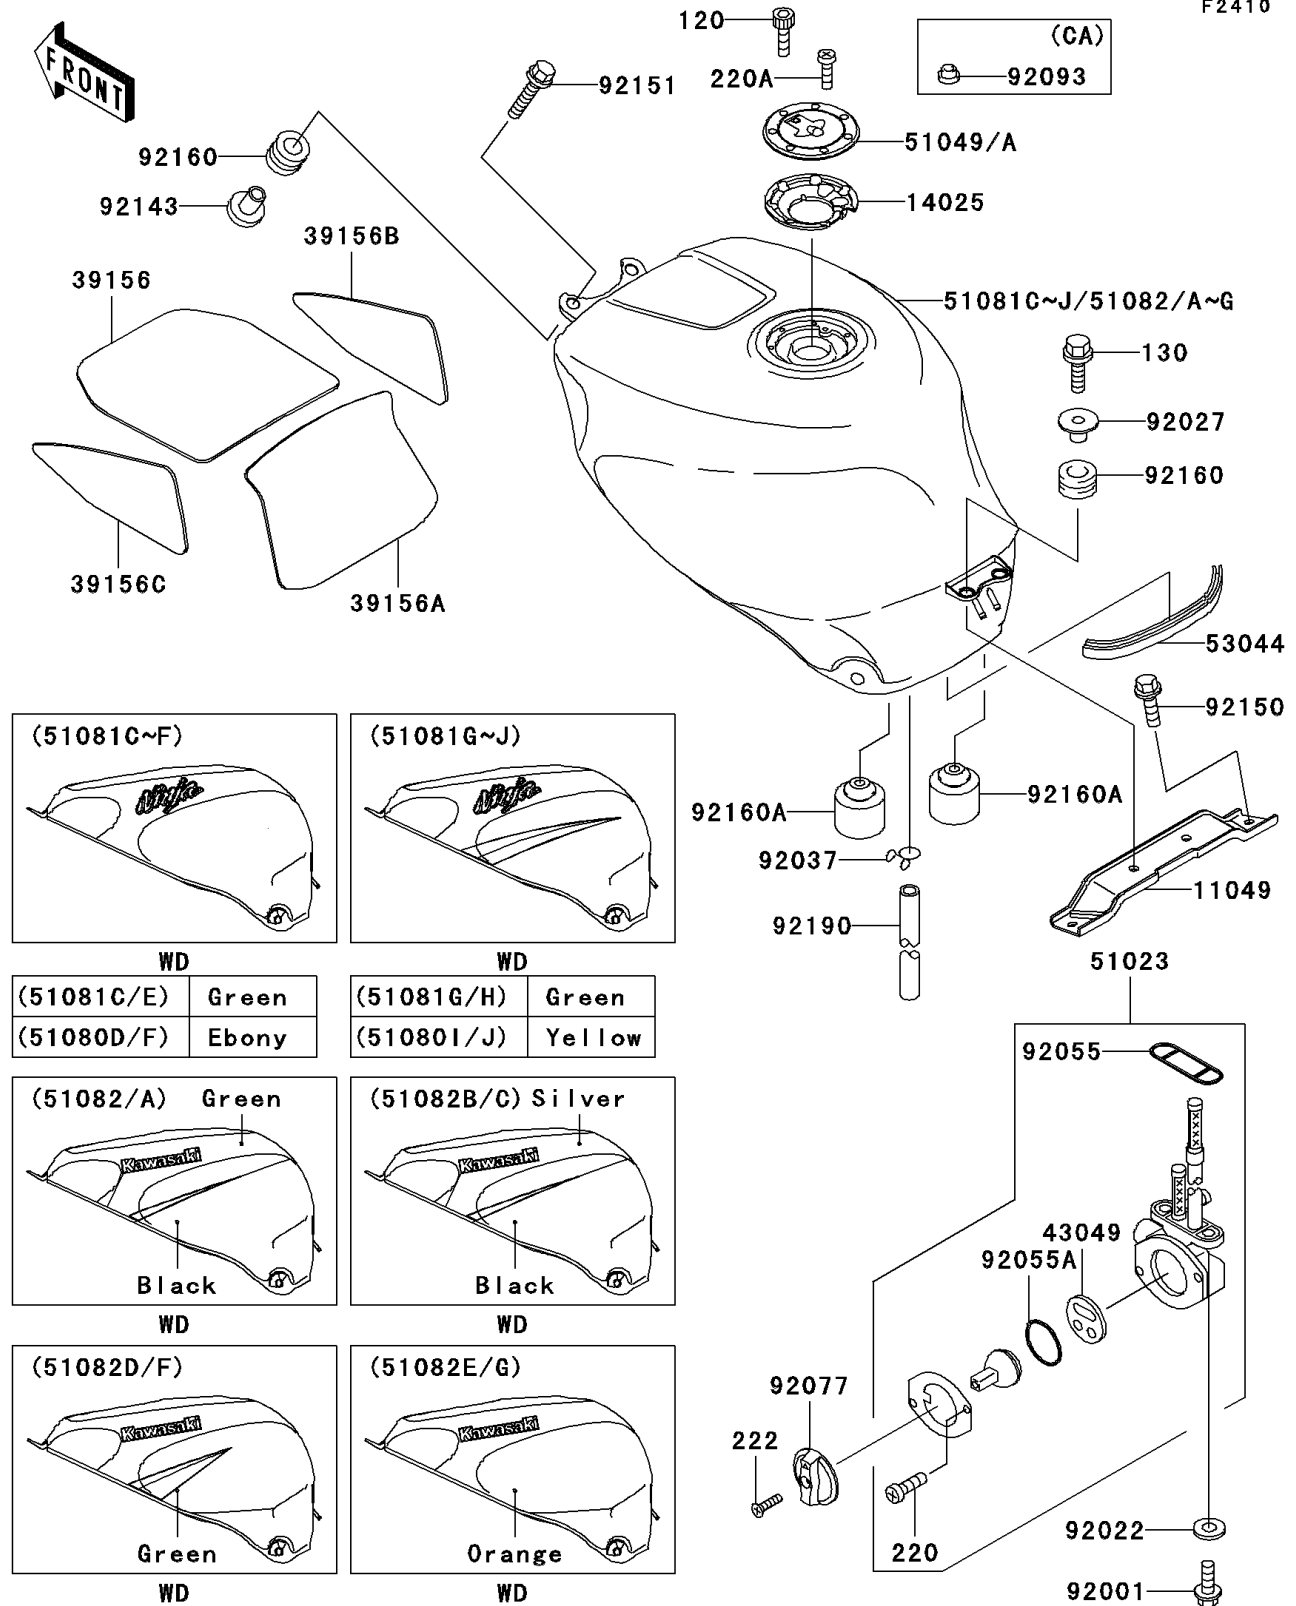

2000 Ninja® ZX™-7R PARTS DIAGRAM

Fuel Tank

F2410

2000 Ninja® ZX™-7R PARTS LIST

Fuel Tank

ITEM NAME	PART NUMBER	QUANTITY
BRACKET,FUEL TANK,RR (Ref # 11049)	11049-1866	1
COVER,TANK CAP (Ref # 14025)	14025-1913	1
PAD,FUEL TANK,FR (Ref # 39156)	39156-1312	1
PAD,FUEL TANK,RR (Ref # 39156A)	39156-1313	1
PAD,FUEL TANK,SIDE,RH (Ref # 39156B)	39156-1314	1
PAD,FUEL TANK,SIDE,LH (Ref # 39156C)	39156-1315	1
PACKING,TAP VALVE (Ref # 43049)	43049-1066	1
TAP-ASSY,FUEL (Ref # 51023)	51023-1221	1
CAP-TANK,FUEL (Ref # 51049)	51049-1091	1
BOLT-SOCKET (Ref # 120)	120S0512	7
BOLT-FLANGED,6X25 (Ref # 130)	130J0625	2
SCREW-PAN-CROSS (Ref # 220)	220B0308	2
SCREW-PAN-CROSS (Ref # 220A)	220C0508	1
SCREW-CSK-RD-CROS (Ref # 222)	222C0412	1
TRIM (Ref # 53044)	53044-1296	1
BOLT,6X20 (Ref # 92001)	92001-1091	2
WASHER,6.2X11X1.5 (Ref # 92022)	92022-183	2
COLLAR,L=14.1 (Ref # 92027)	92027-1920	2
CLAMP,TUBE (Ref # 92037)	92037-147	1
RING-O,FUEL TAP PACKING (Ref # 92055)	92055-1112	1
RING-O,TAP LEVER (Ref # 92055A)	92055-1419	1
KNOB,FUEL TAP (Ref # 92077)	92077-1120	1
COLLAR (Ref # 92143)	92143-1515	2
BOLT,FLANGED,6X20 (Ref # 92150)	92150-1633	2
BOLT,FLANGED,6X30 (Ref # 92151)	92151-1105	2
DAMPER (Ref # 92160)	92160-1162	4
DAMPER (Ref # 92160A)	92160-1513	2
TUBE,DRAIN (Ref # 92190)	92190-1418	1
TANK-COMP-FUEL,L.GREEN (Ref # 51081C)	51081-5210-7F	1

2000 Ninja® ZX™-7R PARTS LIST

Fuel Tank

ITEM NAME	PART NUMBER	QUANTITY
TANK-COMP-FUEL,EBONY (Ref # 51081D)	51081-5211-H8	1
TANK-COMP-FUEL,L.GREEN (Ref # 51081E)	51081-5212-7F	1
TANK-COMP-FUEL,EBONY (Ref # 51081F)	51081-5213-H8	1
SEAL,FUEL TANK CAP (Ref # 92093)	92093-1030	1