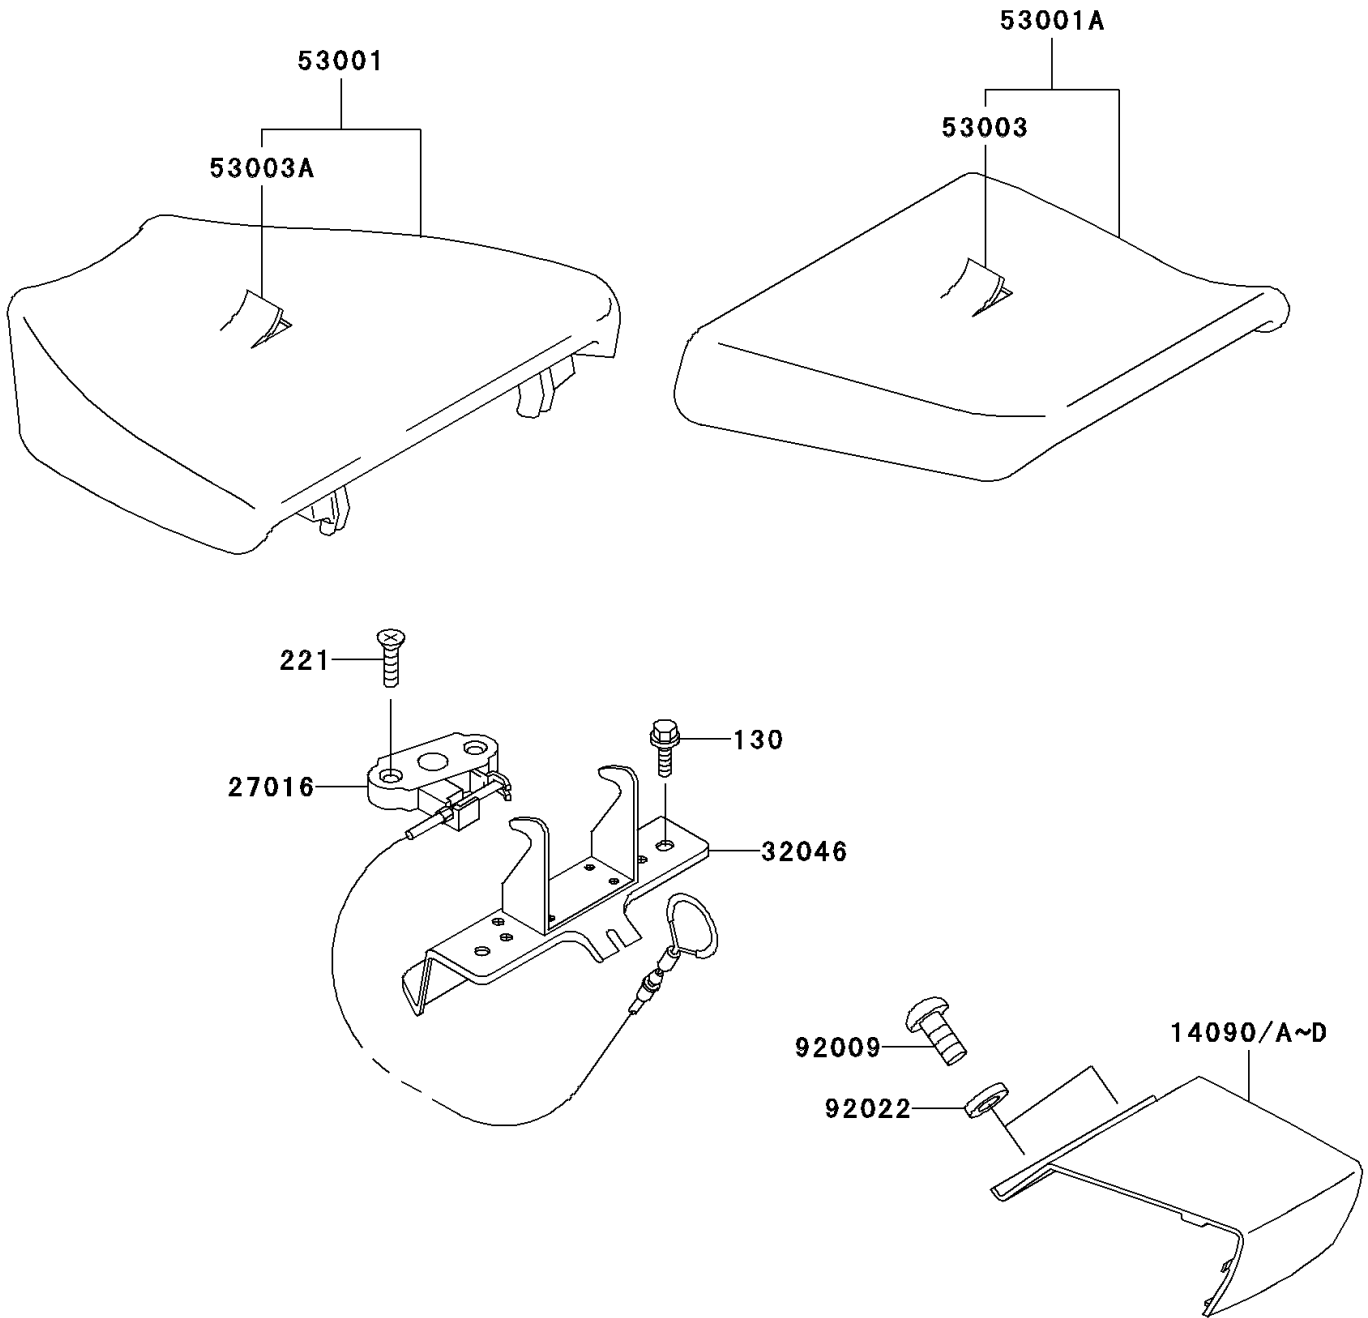

2000 Ninja[®] ZX[™]-7R PARTS DIAGRAM

Seat

F2510

2000 Ninja® ZX™-7R PARTS LIST

Seat

ITEM NAME	PART NUMBER	QUANTITY
BOLT-FLANGED,6X16,BLACK (Ref # 130)	130J0616	2
SCREW-CSK-CROS,6X20 (Ref # 221)	221B0620	2
COVER,TAIL,CNT,EBONY (Ref # 14090A)	14090-1633-H8	1
COVER,TAIL,CNT,L.GREEN (Ref # 14090D)	14090-1633-7F	1
LOCK-ASSY,SEAT (Ref # 27016)	27016-1107	1
BRACKET-SEAT (Ref # 32046)	32046-1420	1
SEAT-ASSY,FR,BLACK (Ref # 53001)	53001-1792-MA	1
SEAT-ASSY,RR,BLACK (Ref # 53001A)	53001-1833-MA	1
LEATHER,REAR SEAT,BLACK (Ref # 53003)	53003-1245-MA	1
LEATHER,FRONT SEAT,BLACK (Ref # 53003A)	53003-1345-MA	1
SCREW,5X16,BLACK (Ref # 92009)	92009-1654	2
WASHER,NYLON,5.3X11.5X1.5 (Ref # 92022)	92022-1521	2