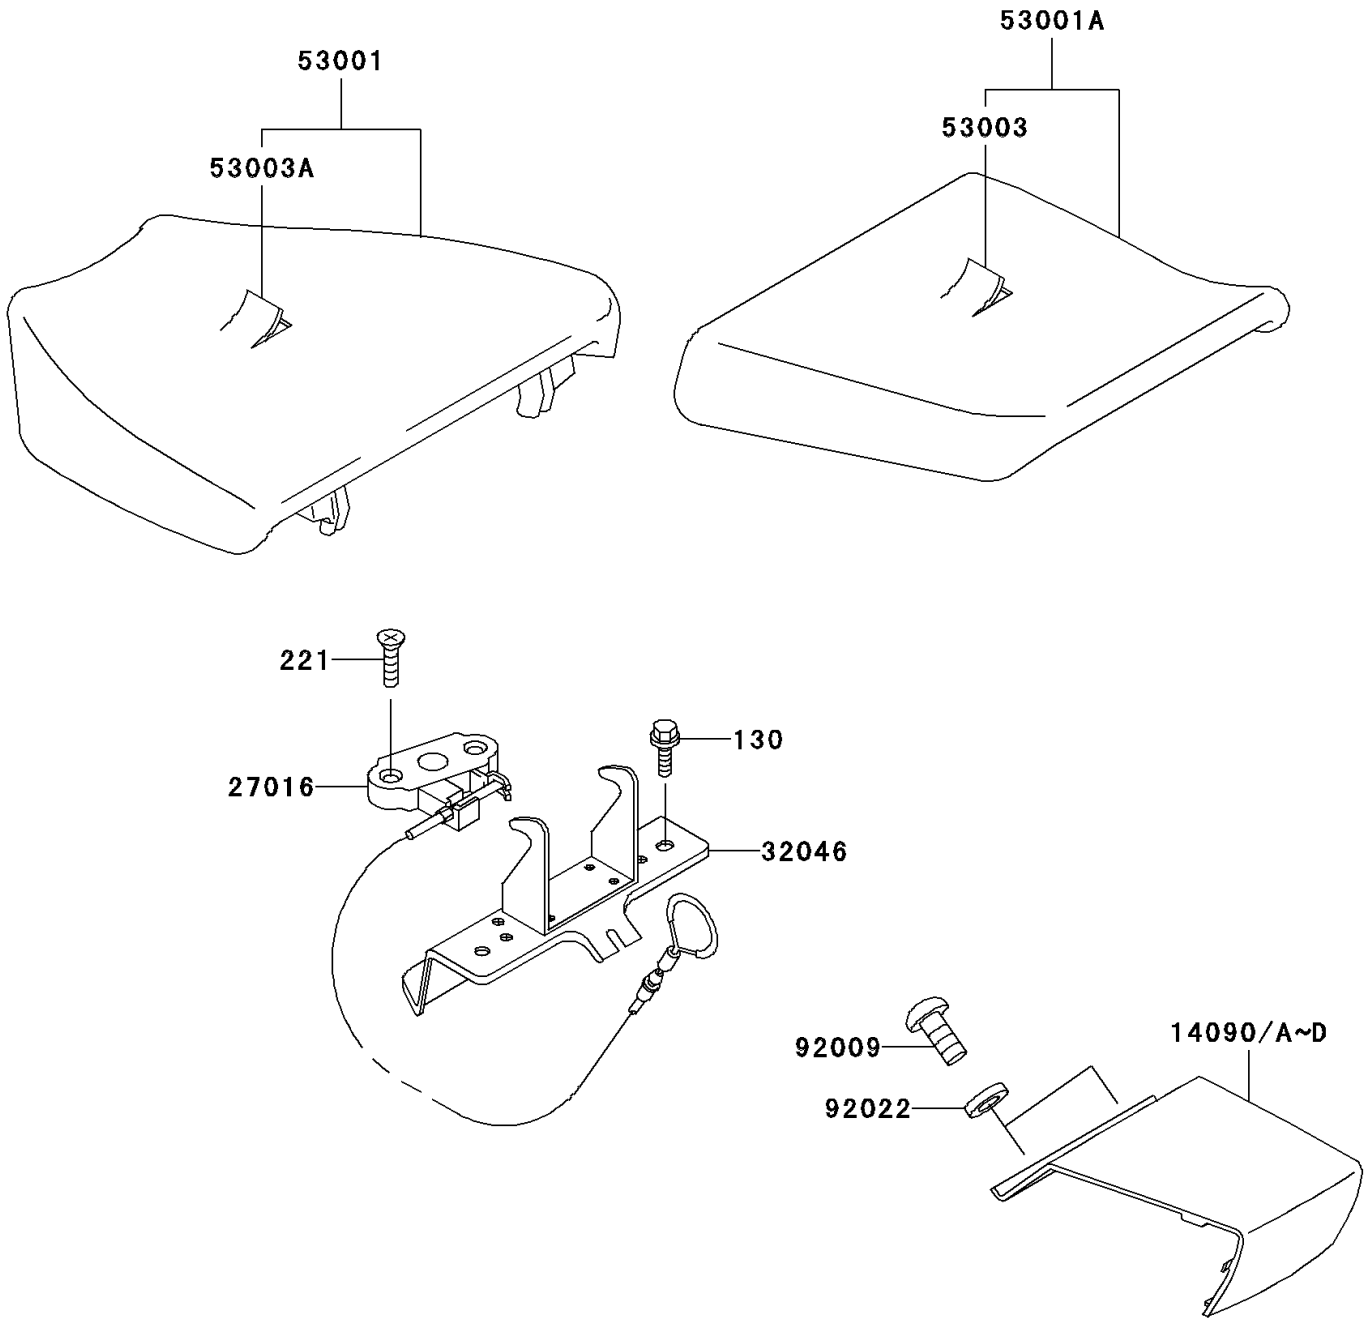

# 2003 Ninja<sup>®</sup> ZX<sup>™</sup>-7R PARTS DIAGRAM

Seat

F2510

### Seat

ITEM NAME	PART NUMBER	QUANTITY
BOLT-FLANGED,6X16,BLACK (Ref # 130)	130J0616	2
SCREW-CSK-CROS,6X20 (Ref # 221)	221B0620	2
COVER,TAIL,CNT,P.B.ORANGE (Ref # 14090C)	14090-1633-470	1
COVER,TAIL,CNT,L.GREEN (Ref # 14090D)	14090-1633-7F	1
LOCK-ASSY,SEAT (Ref # 27016)	27016-1107	1
BRACKET-SEAT (Ref # 32046)	32046-1420	1
SEAT-ASSY,FR,BLACK (Ref # 53001)	53001-1792-MA	1
SEAT-ASSY,RR,BLACK (Ref # 53001A)	53001-1833-MA	1
LEATHER,REAR SEAT,BLACK (Ref # 53003)	53003-1245-MA	1
LEATHER,FRONT SEAT,BLACK (Ref # 53003A)	53003-1345-MA	1
SCREW,5X16,BLACK (Ref # 92009)	92009-1654	2
WASHER,NYLON,5.3X11.5X1.5 (Ref # 92022)	92022-1521	2