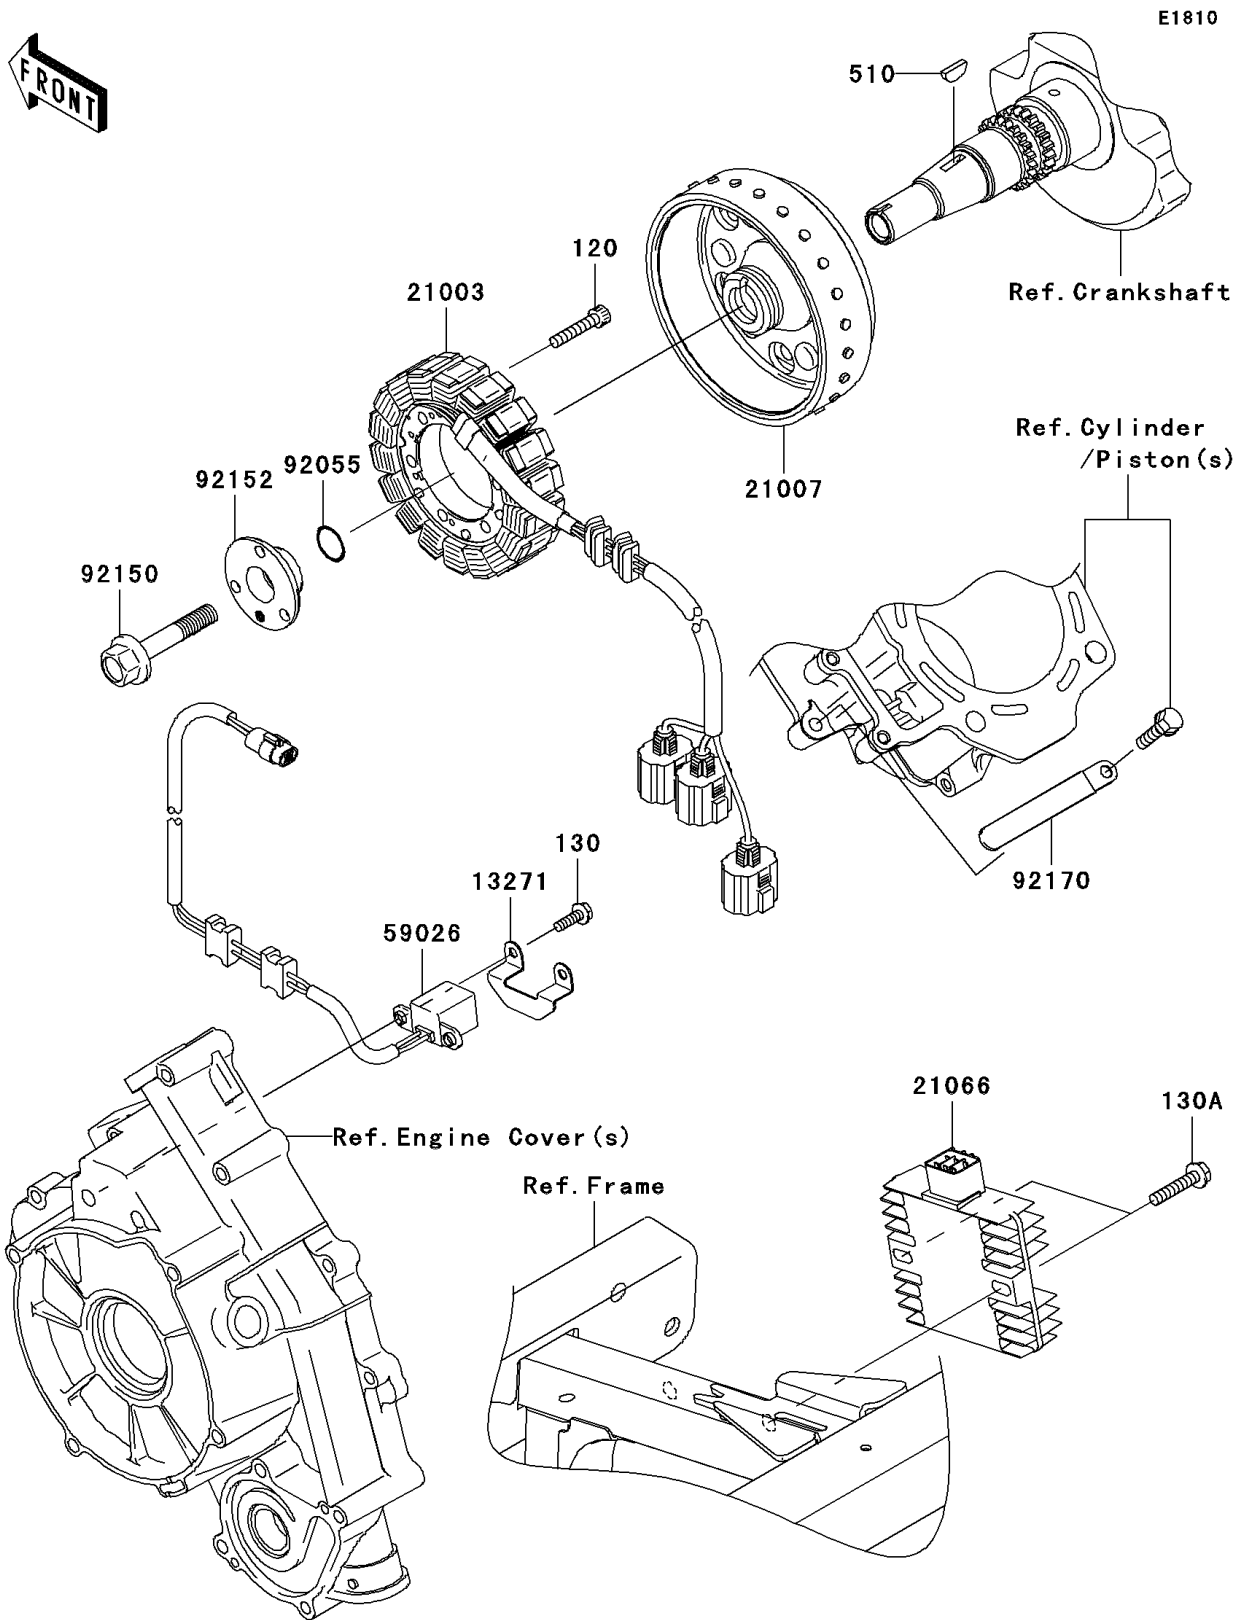

2009 Teryx® 750 FI 4x4 LE PARTS DIAGRAM

Generator

2009 Teryx® 750 FI 4x4 LE PARTS LIST

Generator

ITEM NAME	PART NUMBER	QUANTITY
BOLT-SOCKET,6X30 (Ref # 120)	120CB0630	3
BOLT-FLANGED,5X16 (Ref # 130)	130BA0516	2
BOLT-FLANGED,6X30 (Ref # 130A)	130BB0630	2
KEY-WOODRUFF (Ref # 510)	510A4200	1
PLATE (Ref # 13271)	13271-1369	1
STATOR (Ref # 21003)	21003-0071	1
ROTOR (Ref # 21007)	21007-0111	1
REGULATOR-VOLTAGE (Ref # 21066)	21066-0030	1
COIL-PULSING (Ref # 59026)	59026-0005	1
RING-O,19.8X2.2 (Ref # 92055)	92055-1215	1
BOLT,12X65 (Ref # 92150)	92150-1987	1
COLLAR,20X51X17 (Ref # 92152)	92152-1467	1
CLAMP (Ref # 92170)	92170-1925	1