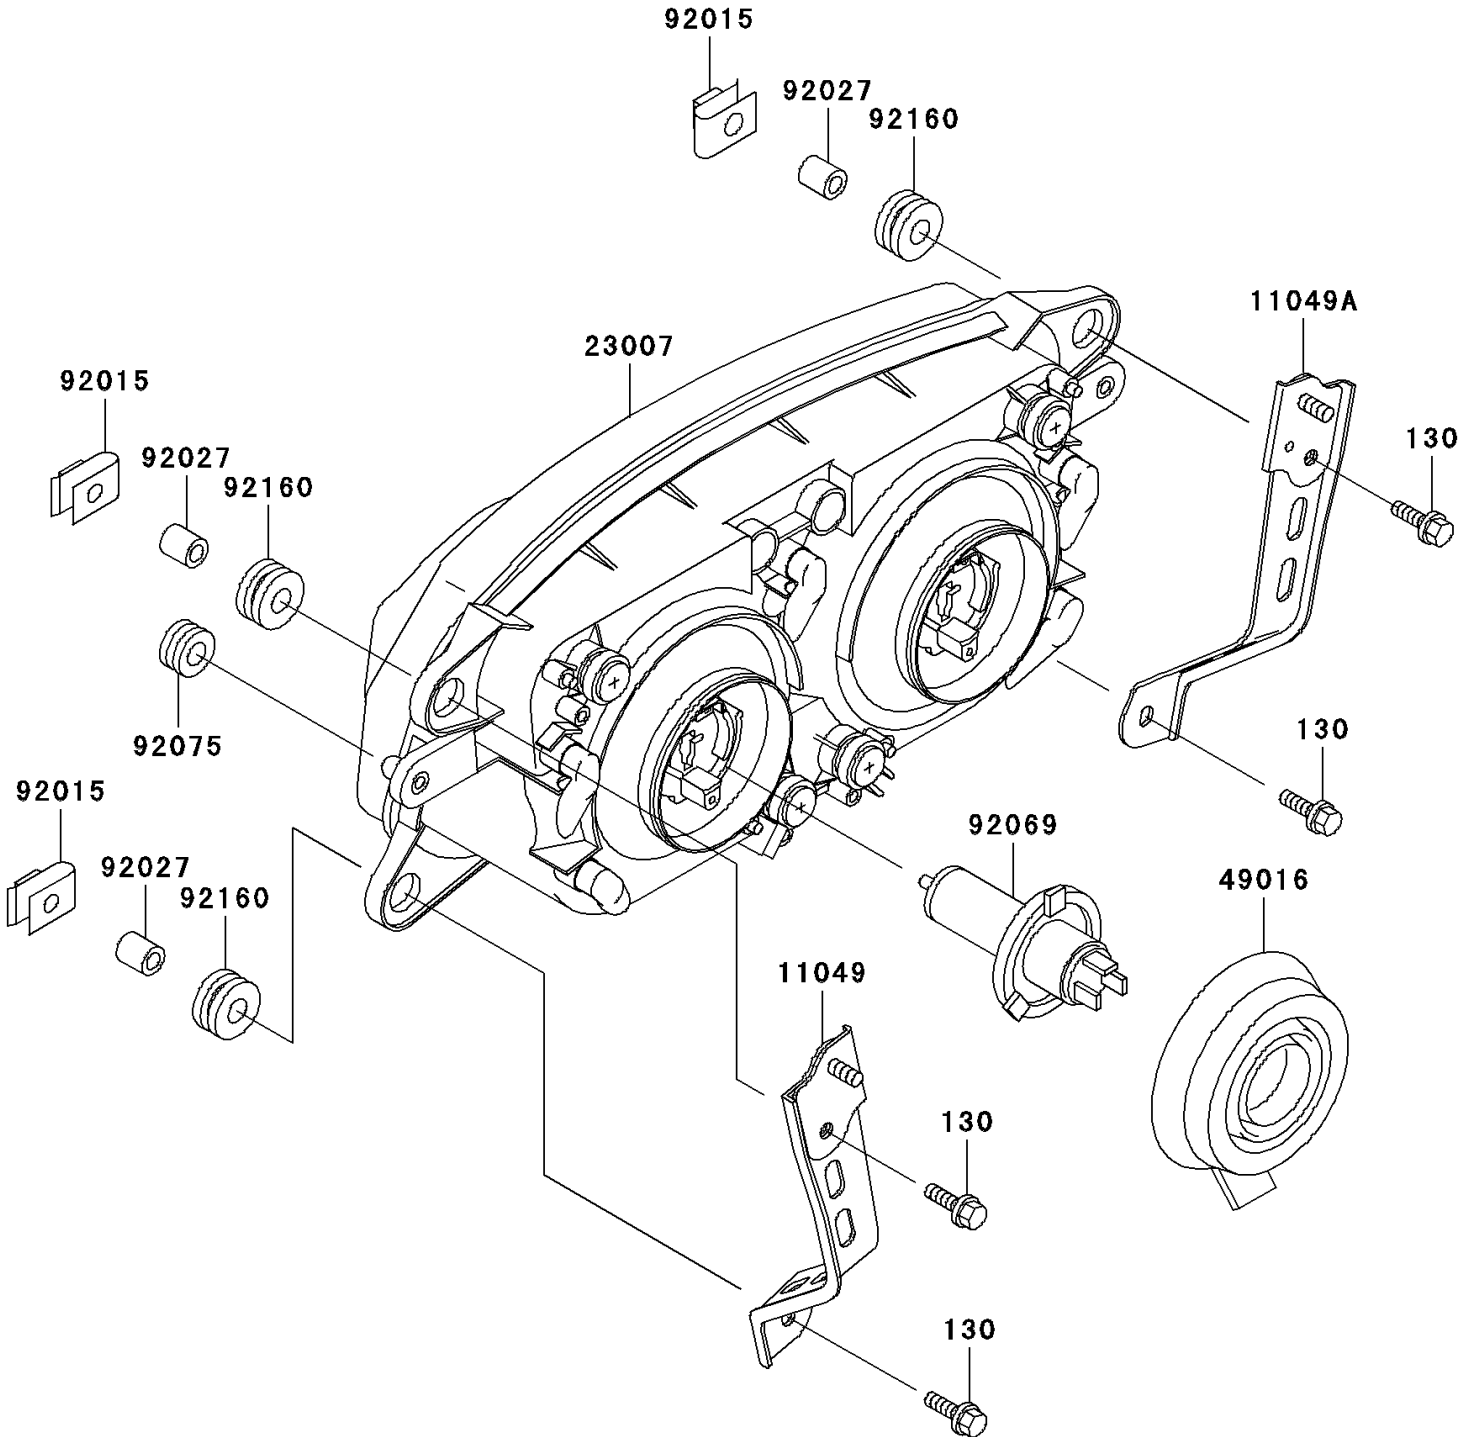

2000 Ninja® ZX™-7R PARTS DIAGRAM

Headlight(s)

F2710

2000 Ninja® ZX™-7R PARTS LIST

Headlight(s)

ITEM NAME	PART NUMBER	QUANTITY
BOLT-FLANGED,6X25 (Ref # 130)	130J0625	4
BRACKET,HEAD LAMP,LH (Ref # 11049)	11049-1340	1
BRACKET,HEAD LAMP,RH (Ref # 11049A)	11049-1341	1
LENS-COMP,HEAD LAMP (Ref # 23007)	23007-1376	1
COVER-SEAL,HEAD LAMP SOCKET (Ref # 49016)	49016-1137	2
NUT,6MM (Ref # 92015)	92015-1094	4
COLLAR,6.8X10X12 (Ref # 92027)	92027-162	4
BULB,12V 45/45W,H4 (Ref # 92069)	92069-1104	2
DAMPER (Ref # 92075)	92075-1912	2
DAMPER (Ref # 92160)	92160-1162	4