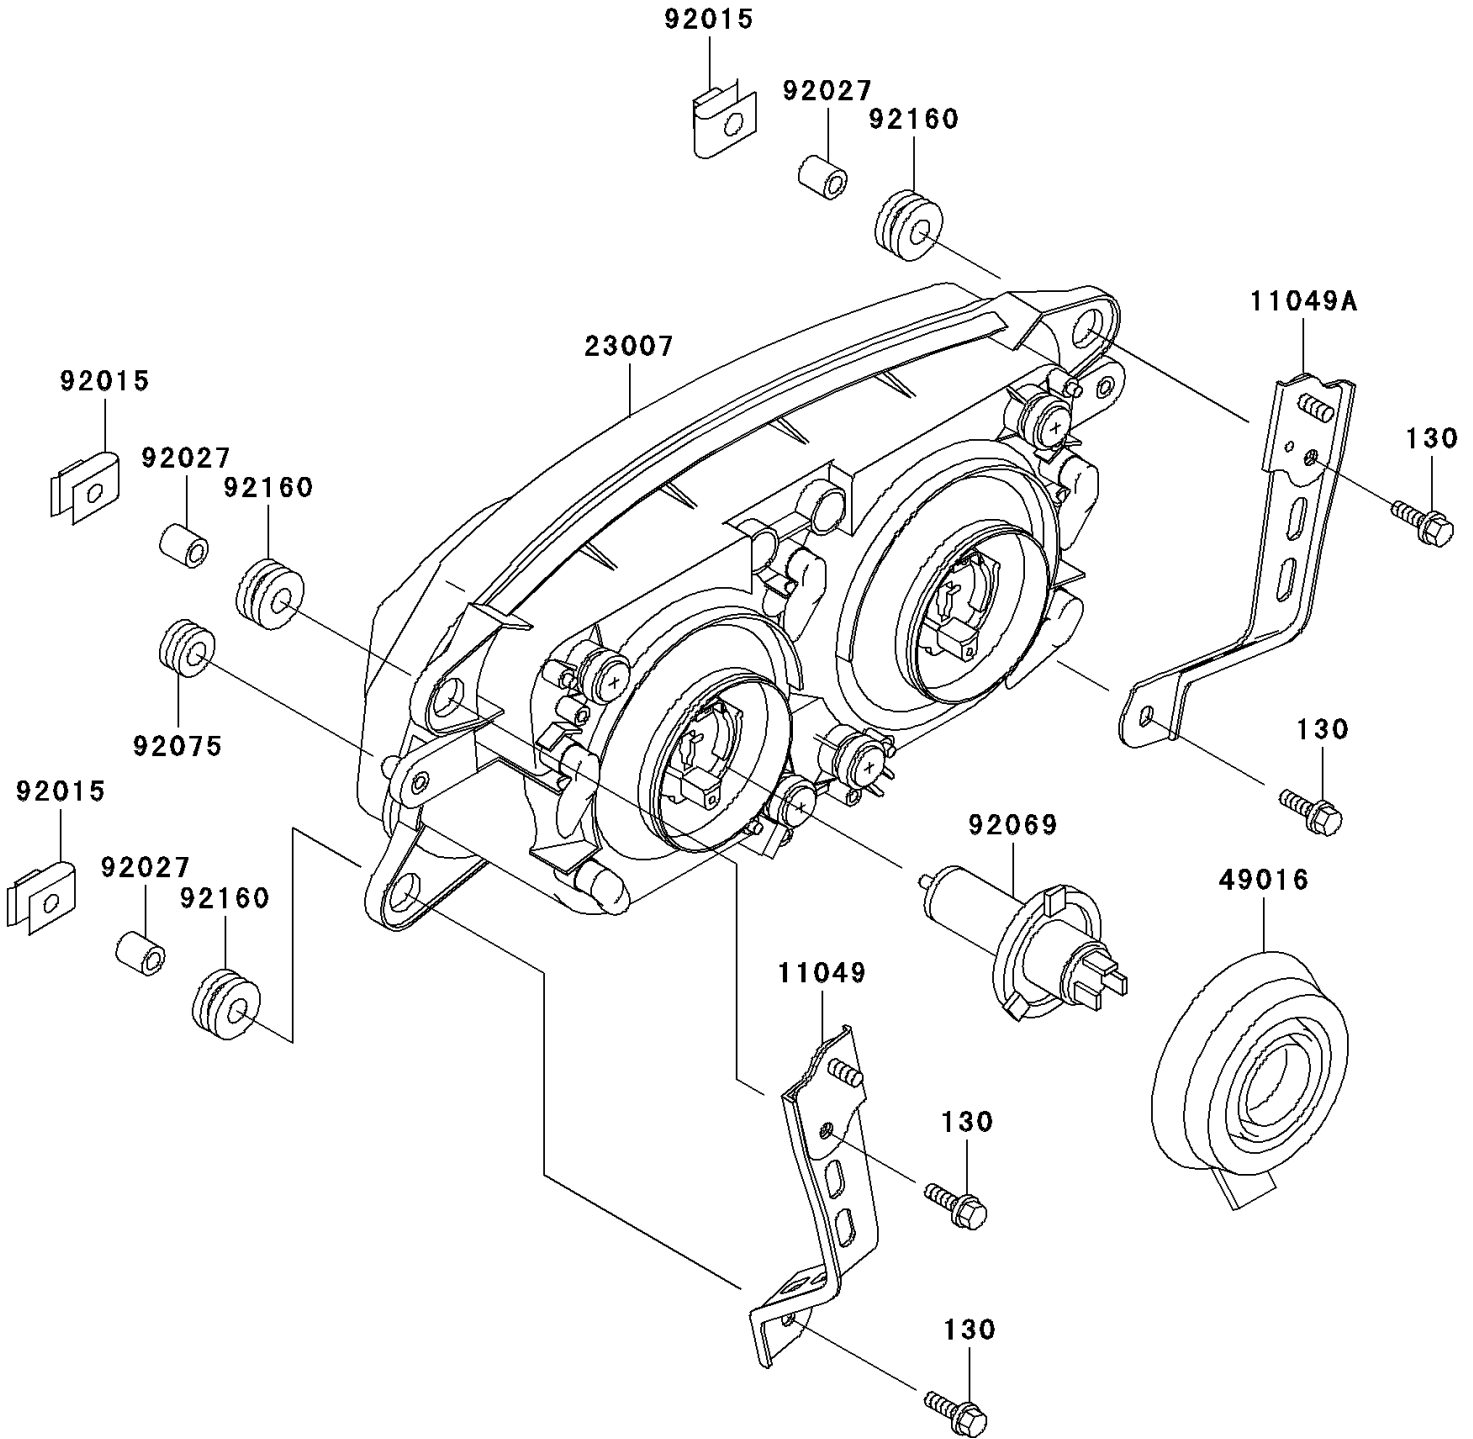

2001 Ninja® ZX™-7R PARTS DIAGRAM

Headlight(s)

F2710

2001 Ninja® ZX™-7R PARTS LIST

Headlight(s)

ITEM NAME	PART NUMBER	QUANTITY
BOLT-FLANGED,6X25 (Ref # 130)	130J0625	4
BRACKET,HEAD LAMP,LH (Ref # 11049)	11049-1340	1
BRACKET,HEAD LAMP,RH (Ref # 11049A)	11049-1341	1
LENS-COMP,HEAD LAMP (Ref # 23007)	23007-1376	1
COVER-SEAL,HEAD LAMP SOCKET (Ref # 49016)	49016-1137	2
NUT,6MM (Ref # 92015)	92015-1094	4
COLLAR,6.8X10X12 (Ref # 92027)	92027-162	4
BULB,12V 45/45W,H4 (Ref # 92069)	92069-1104	2
DAMPER (Ref # 92075)	92075-1912	2
DAMPER (Ref # 92160)	92160-1162	4