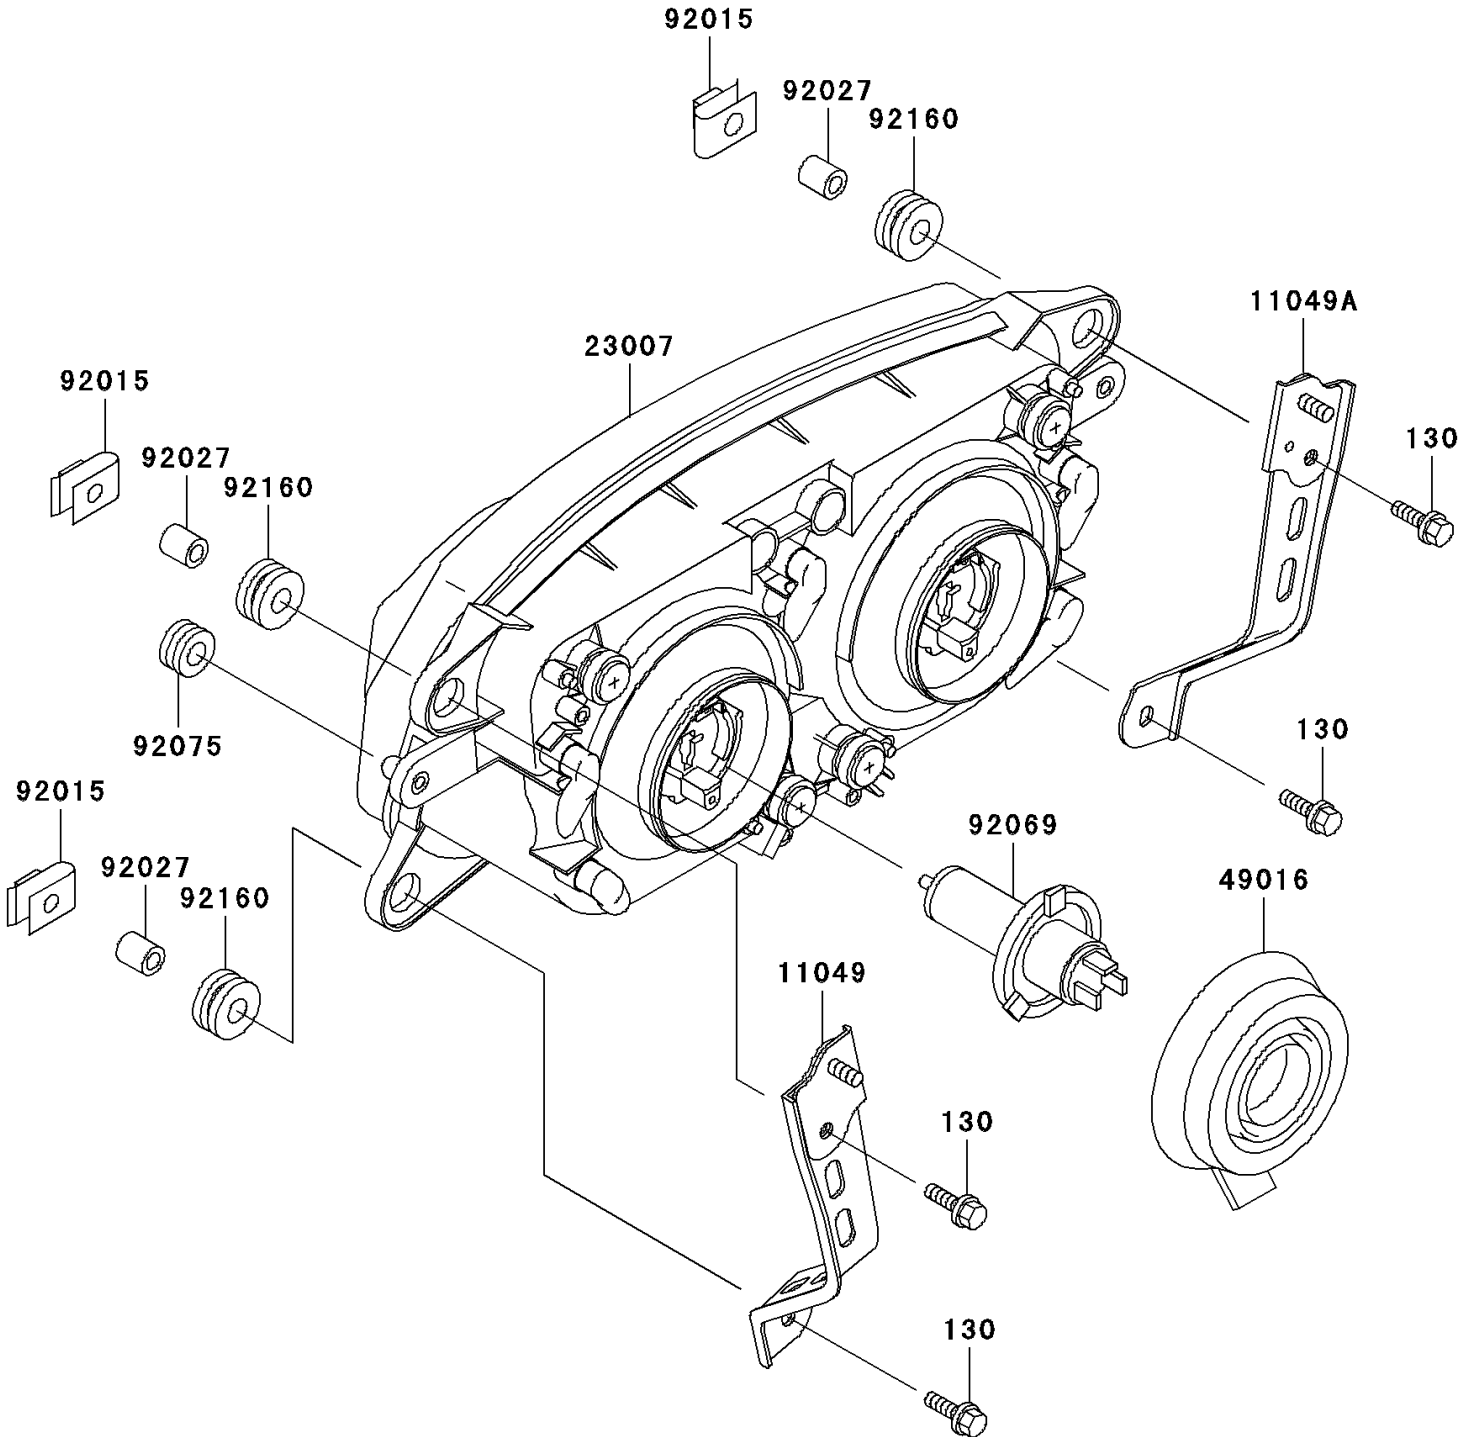

2003 Ninja® ZX™-7R PARTS DIAGRAM

Headlight(s)

F2710

2003 Ninja® ZX™ -7R PARTS LIST

Headlight(s)

ITEM NAME	PART NUMBER	QUANTITY
BOLT-FLANGED,6X25 (Ref # 130)	130J0625	4
BRACKET,HEAD LAMP,LH (Ref # 11049)	11049-1340	1
BRACKET,HEAD LAMP,RH (Ref # 11049A)	11049-1341	1
LENS-COMP,HEAD LAMP (Ref # 23007)	23007-1376	1
COVER-SEAL,HEAD LAMP SOCKET (Ref # 49016)	49016-1137	2
NUT,6MM (Ref # 92015)	92015-1094	4
COLLAR,6.8X10X12 (Ref # 92027)	92027-162	4
BULB,12V 45/45W,H4 (Ref # 92069)	92069-1104	2
DAMPER (Ref # 92075)	92075-1912	2
DAMPER (Ref # 92160)	92160-1162	4