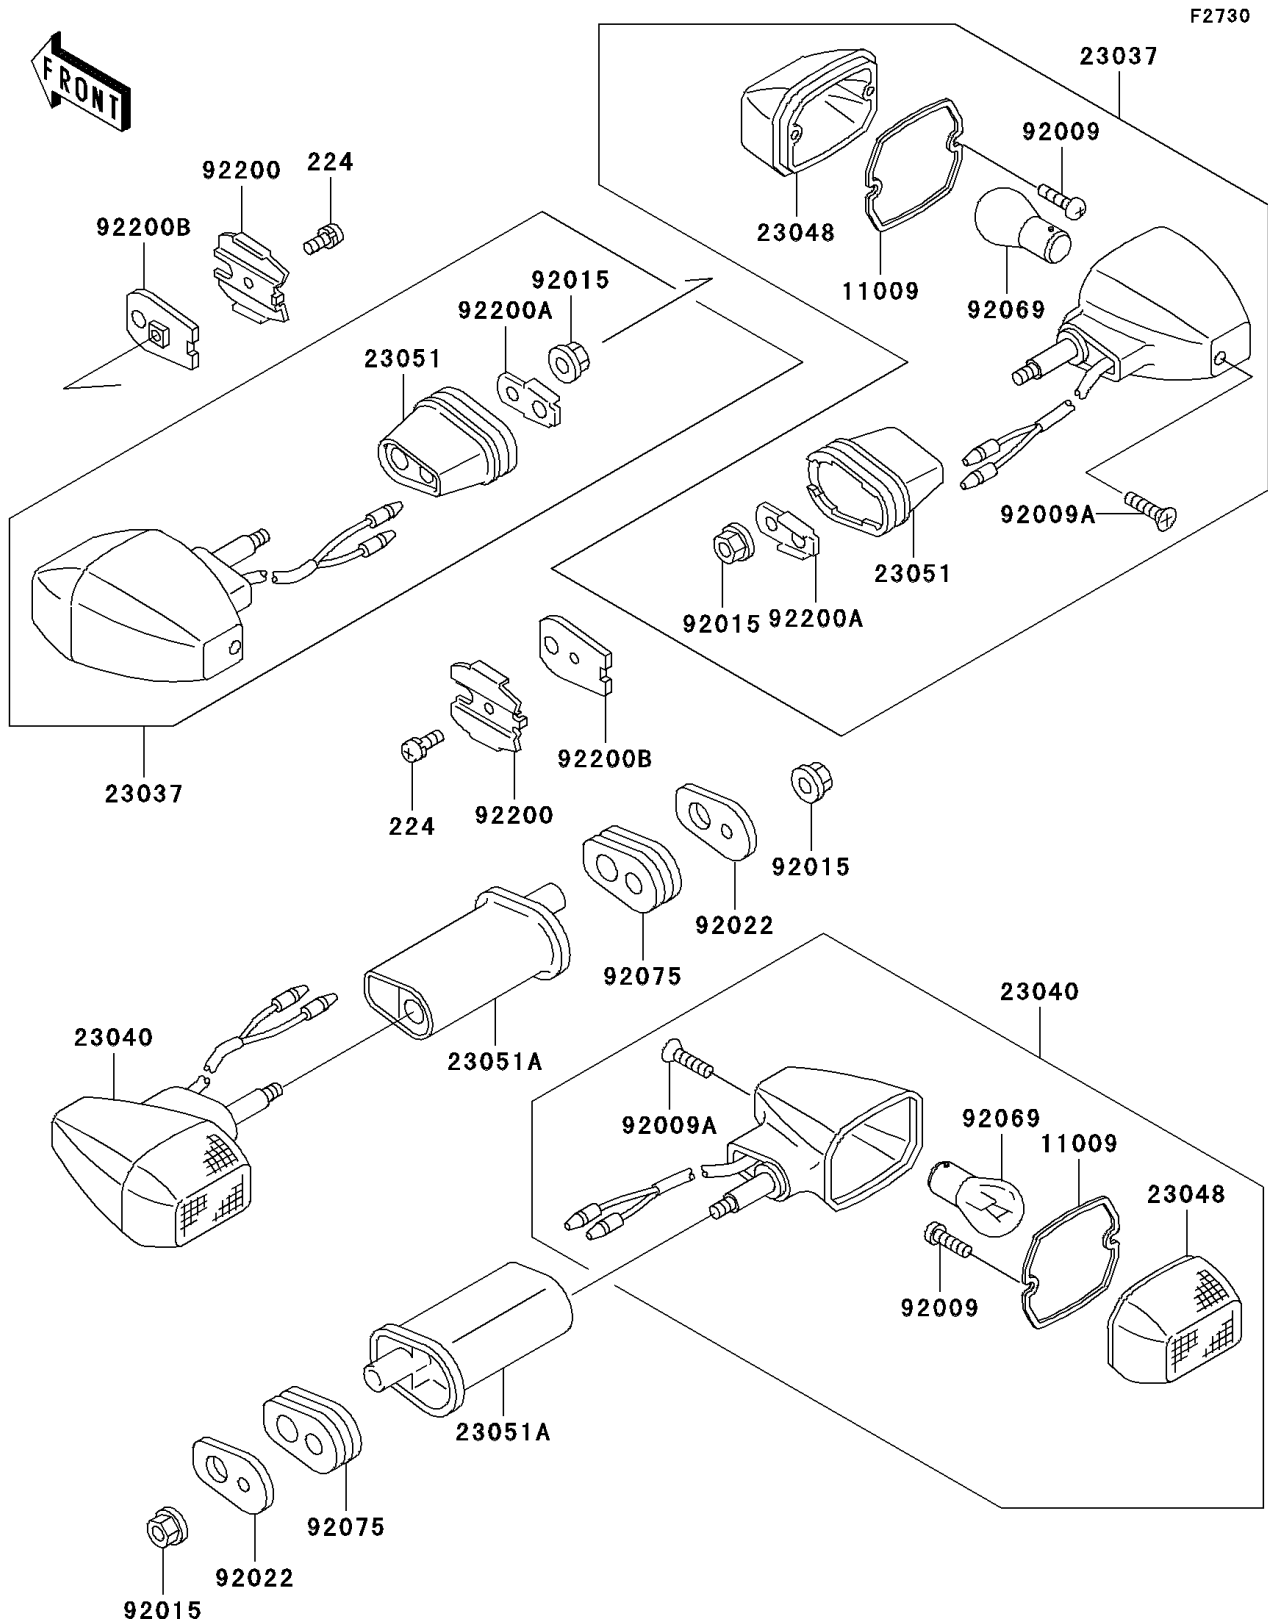

# 2000 Ninja® ZX™-7R PARTS DIAGRAM

Turn Signals

## 2000 Ninja® ZX™-7R PARTS LIST

### Turn Signals

ITEM NAME	PART NUMBER	QUANTITY
SCREW-PAN-WP-CROS,4X8 (Ref # 224)	224C0408	2
GASKET,SIGNAL LAMP (Ref # 11009)	11009-1402	4
LAMP-ASSY-SIGNAL,FR (Ref # 23037)	23037-1257	2
LAMP-SIGNAL,RR (Ref # 23040)	23040-1195	2
LENS-SIGNAL LAMP (Ref # 23048)	23048-1054	4
BRACKET-SIGNAL LAMP,FR (Ref # 23051)	23051-1207	2
BRACKET-SIGNAL LAMP (Ref # 23051A)	23051-1248	2
SCREW,TAPPING,3X16 (Ref # 92009)	92009-1115	8
SCREW,TAPPING,4X20 (Ref # 92009A)	92009-1304	4
NUT,FLANGED,6MM (Ref # 92015)	92015-1367	4
WASHER,SIGNAL LAMP (Ref # 92022)	92022-1672	2
BULB,12V 32CP(23W) (Ref # 92069)	92069-055	4
DAMPER,SIGNAL LAMP (Ref # 92075)	92075-1698	2
WASHER,SIGNAL LAMP (Ref # 92200)	92200-1016	2
WASHER (Ref # 92200A)	92200-1021	2
WASHER,SIGNAL LAMP (Ref # 92200B)	92200-1520	2