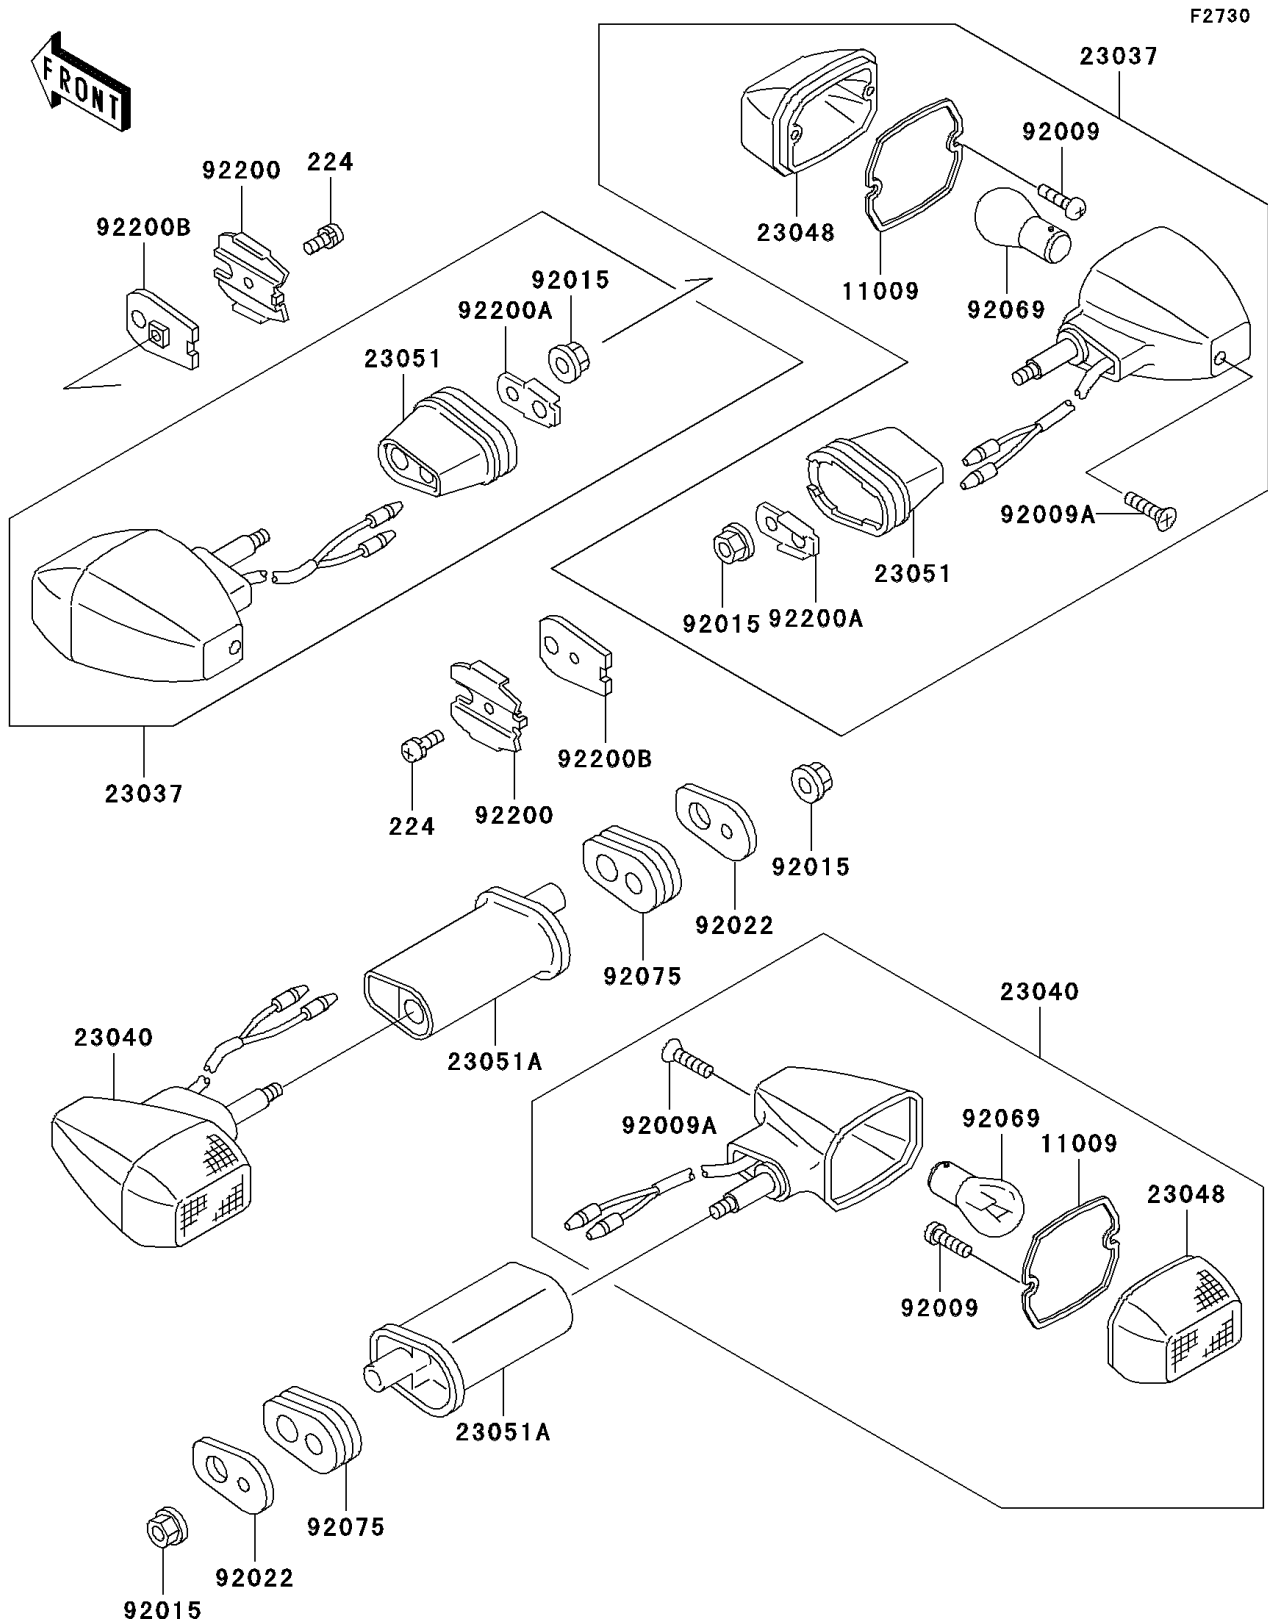

2000 Ninja® ZX™-7R PARTS DIAGRAM

Turn Signals

2000 Ninja® ZX™-7R PARTS LIST

Turn Signals

ITEM NAME	PART NUMBER	QUANTITY
SCREW-PAN-WP-CROS,4X8 (Ref # 224)	224C0408	2
GASKET,SIGNAL LAMP (Ref # 11009)	11009-1402	4
LAMP-ASSY-SIGNAL,FR (Ref # 23037)	23037-1257	2
LAMP-SIGNAL,RR (Ref # 23040)	23040-1195	2
LENS-SIGNAL LAMP (Ref # 23048)	23048-1054	4
BRACKET-SIGNAL LAMP,FR (Ref # 23051)	23051-1207	2
BRACKET-SIGNAL LAMP (Ref # 23051A)	23051-1248	2
SCREW,TAPPING,3X16 (Ref # 92009)	92009-1115	8
SCREW,TAPPING,4X20 (Ref # 92009A)	92009-1304	4
NUT,FLANGED,6MM (Ref # 92015)	92015-1367	4
WASHER,SIGNAL LAMP (Ref # 92022)	92022-1672	2
BULB,12V 32CP(23W) (Ref # 92069)	92069-055	4
DAMPER,SIGNAL LAMP (Ref # 92075)	92075-1698	2
WASHER,SIGNAL LAMP (Ref # 92200)	92200-1016	2
WASHER (Ref # 92200A)	92200-1021	2
WASHER,SIGNAL LAMP (Ref # 92200B)	92200-1520	2