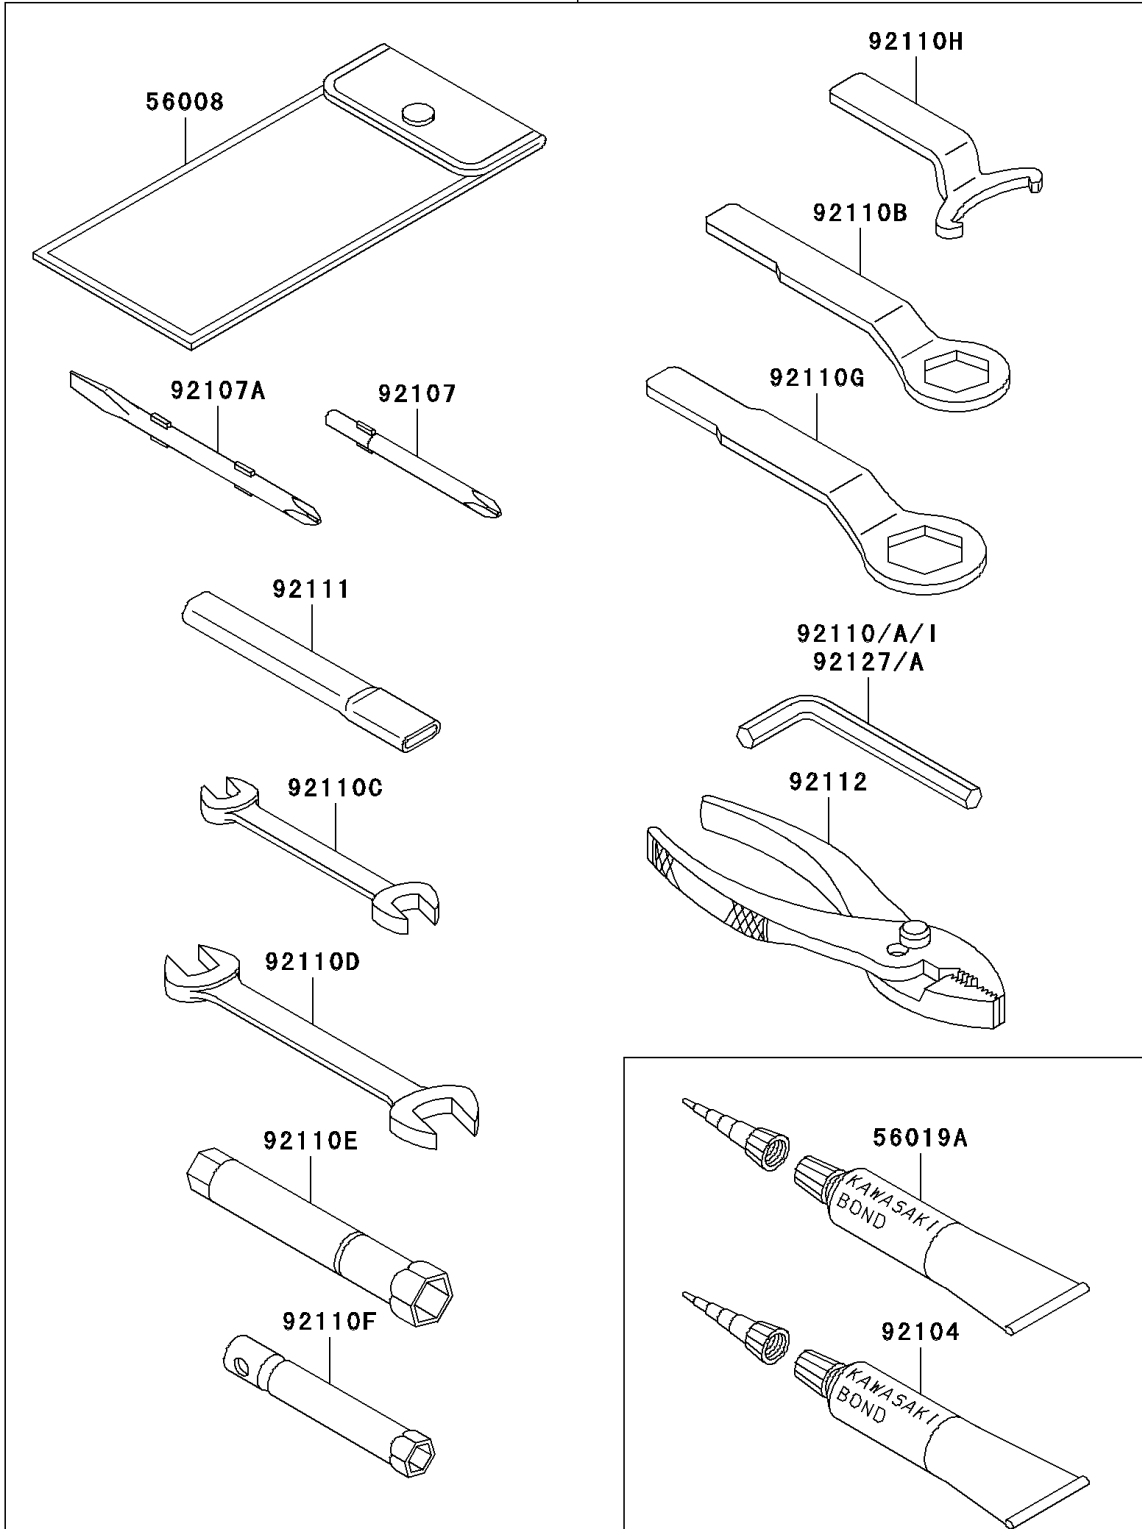

# 2000 Ninja® ZX™-7R PARTS DIAGRAM

Owner's Tools

56007

F2810

## 2000 Ninja® ZX™-7R PARTS LIST

### Owner's Tools

ITEM NAME	PART NUMBER	QUANTITY
TOOL-KIT (Ref # 56007)	56007-1400	1
BAG,TOOL (Ref # 56008)	56008-006	1
THREE BOND TB1211,HT/RS,WHITE (Ref # 56019A)	56019-120	1
GASKET-LIQUID,TUBE,100G,BLACK (Ref # 92104)	92104-1003	1
TOOL-DRIVER,#3PHILLIPS (Ref # 92107)	92107-005	1
TOOL-DRIVER,#2PHILLIPS&SLOT (Ref # 92107A)	92107-1051	1
TOOL-WRENCH,ALLEN,5MM (Ref # 92110)	92110-1015	1
TOOL-WRENCH,ALLEN,3MM (Ref # 92110A)	92110-1140	1
TOOL-WRENCH,BOX END,27MM (Ref # 92110B)	92110-1147	1
TOOL-WRENCH,OPEN END,10X12 (Ref # 92110C)	92110-1152	1
TOOL-WRENCH,OPEN END,14X17 (Ref # 92110D)	92110-1153	1
TOOL-WRENCH,BOX,16MM (Ref # 92110E)	92110-1154	1
TOOL-WRENCH,BOX,10MM (Ref # 92110F)	92110-1156	1
TOOL-WRENCH,BOX END,32MM (Ref # 92110G)	92110-1161	1
TOOL-WRENCH,LEVER (Ref # 92110H)	92110-1184	1
TOOL-WRENCH,ALLEN,4MM (Ref # 92110I)	92110-3703	1
TOOL-BAR,BOX END WRENCH (Ref # 92111)	92111-1052	1
TOOL-PLIERS (Ref # 92112)	92112-1001	1
TOOL-WRENCH,ALLEN,8MM (Ref # 92127)	92127-002	1
TOOL-WRENCH,ALLEN,6MM (Ref # 92127A)	92127-003	1