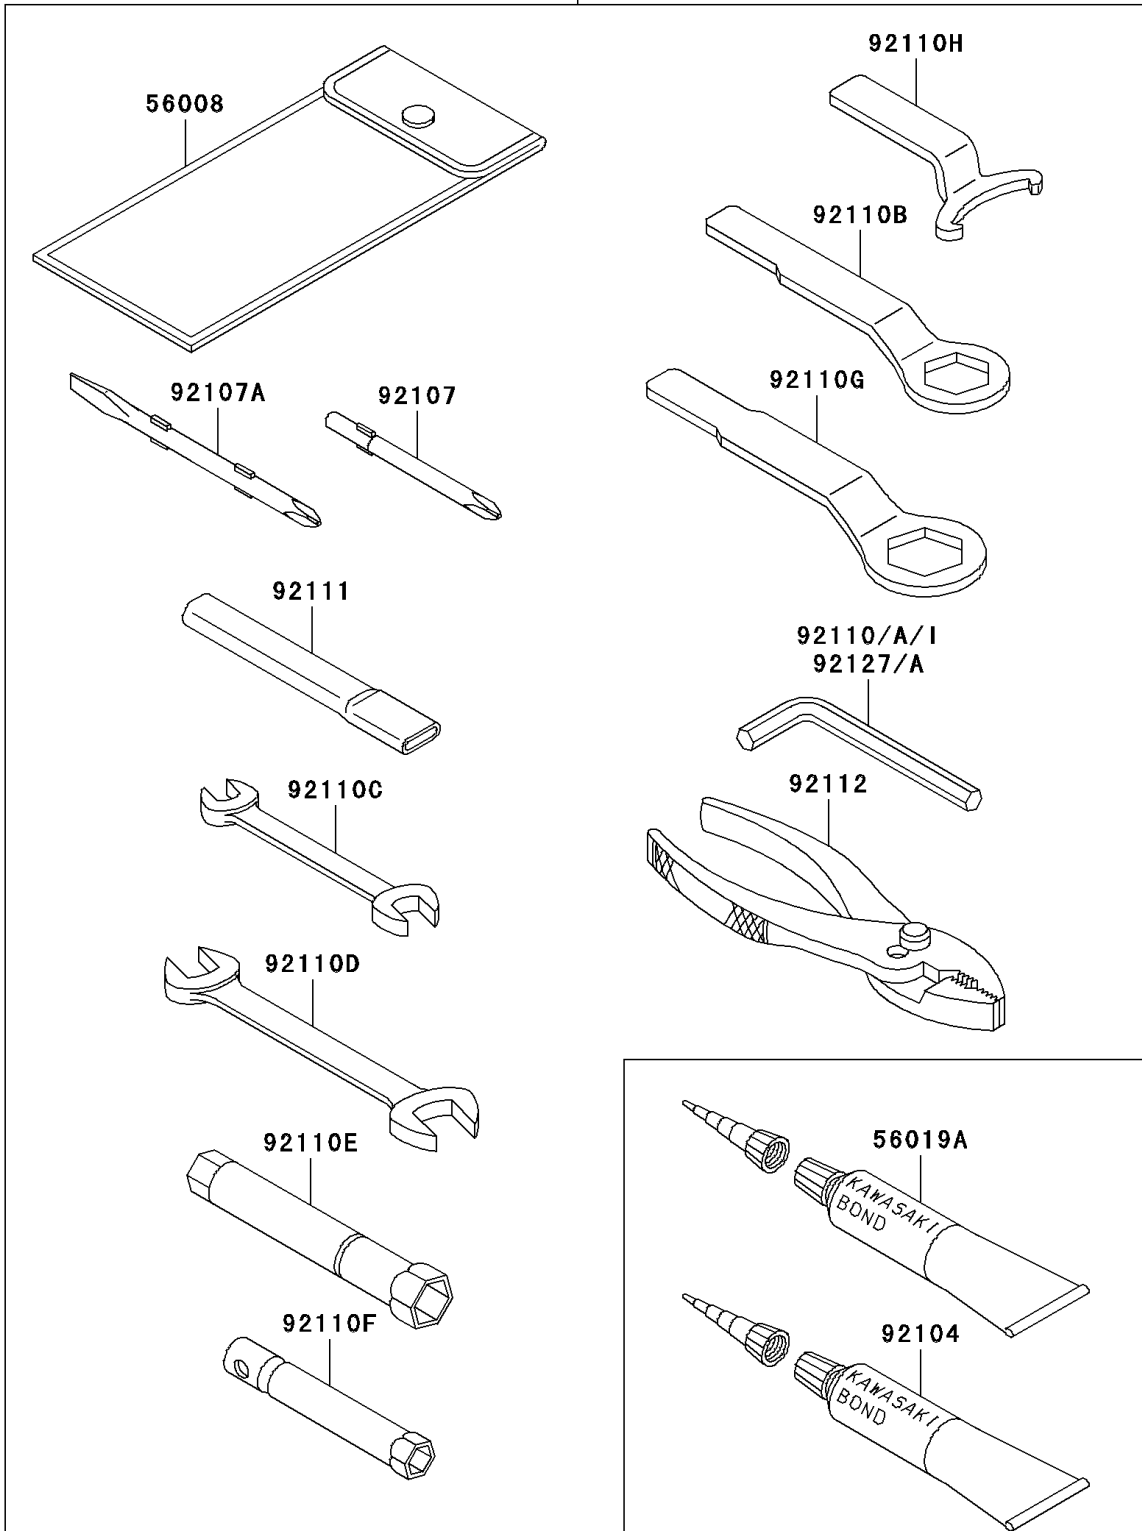

# 2003 Ninja® ZX™ -7R PARTS DIAGRAM

Owner's Tools

56007

F2810

## 2003 Ninja® ZX™ -7R PARTS LIST

### Owner's Tools

ITEM NAME	PART NUMBER	QUANTITY
TOOL-KIT (Ref # 56007)	56007-1400	1
BAG,TOOL (Ref # 56008)	56008-006	1
THREE BOND TB1211,HT/RS,WHITE (Ref # 56019A)	56019-120	1
GASKET-LIQUID,TUBE,100G,BLACK (Ref # 92104)	92104-1003	1
TOOL-DRIVER,#3PHILLIPS (Ref # 92107)	92107-005	1
TOOL-DRIVER,#2PHILLIPS&SLOT (Ref # 92107A)	92107-1051	1
TOOL-WRENCH,ALLEN,5MM (Ref # 92110)	92110-1015	1
TOOL-WRENCH,ALLEN,3MM (Ref # 92110A)	92110-1140	1
TOOL-WRENCH,BOX END,27MM (Ref # 92110B)	92110-1147	1
TOOL-WRENCH,OPEN END,10X12 (Ref # 92110C)	92110-1152	1
TOOL-WRENCH,OPEN END,14X17 (Ref # 92110D)	92110-1153	1
TOOL-WRENCH,BOX,16MM (Ref # 92110E)	92110-1154	1
TOOL-WRENCH,BOX,10MM (Ref # 92110F)	92110-1156	1
TOOL-WRENCH,BOX END,32MM (Ref # 92110G)	92110-1161	1
TOOL-WRENCH,LEVER (Ref # 92110H)	92110-1184	1
TOOL-WRENCH,ALLEN,4MM (Ref # 92110I)	92110-3703	1
TOOL-BAR,BOX END WRENCH (Ref # 92111)	92111-1052	1
TOOL-PLIERS (Ref # 92112)	92112-1001	1
TOOL-WRENCH,ALLEN,8MM (Ref # 92127)	92127-002	1
TOOL-WRENCH,ALLEN,6MM (Ref # 92127A)	92127-003	1