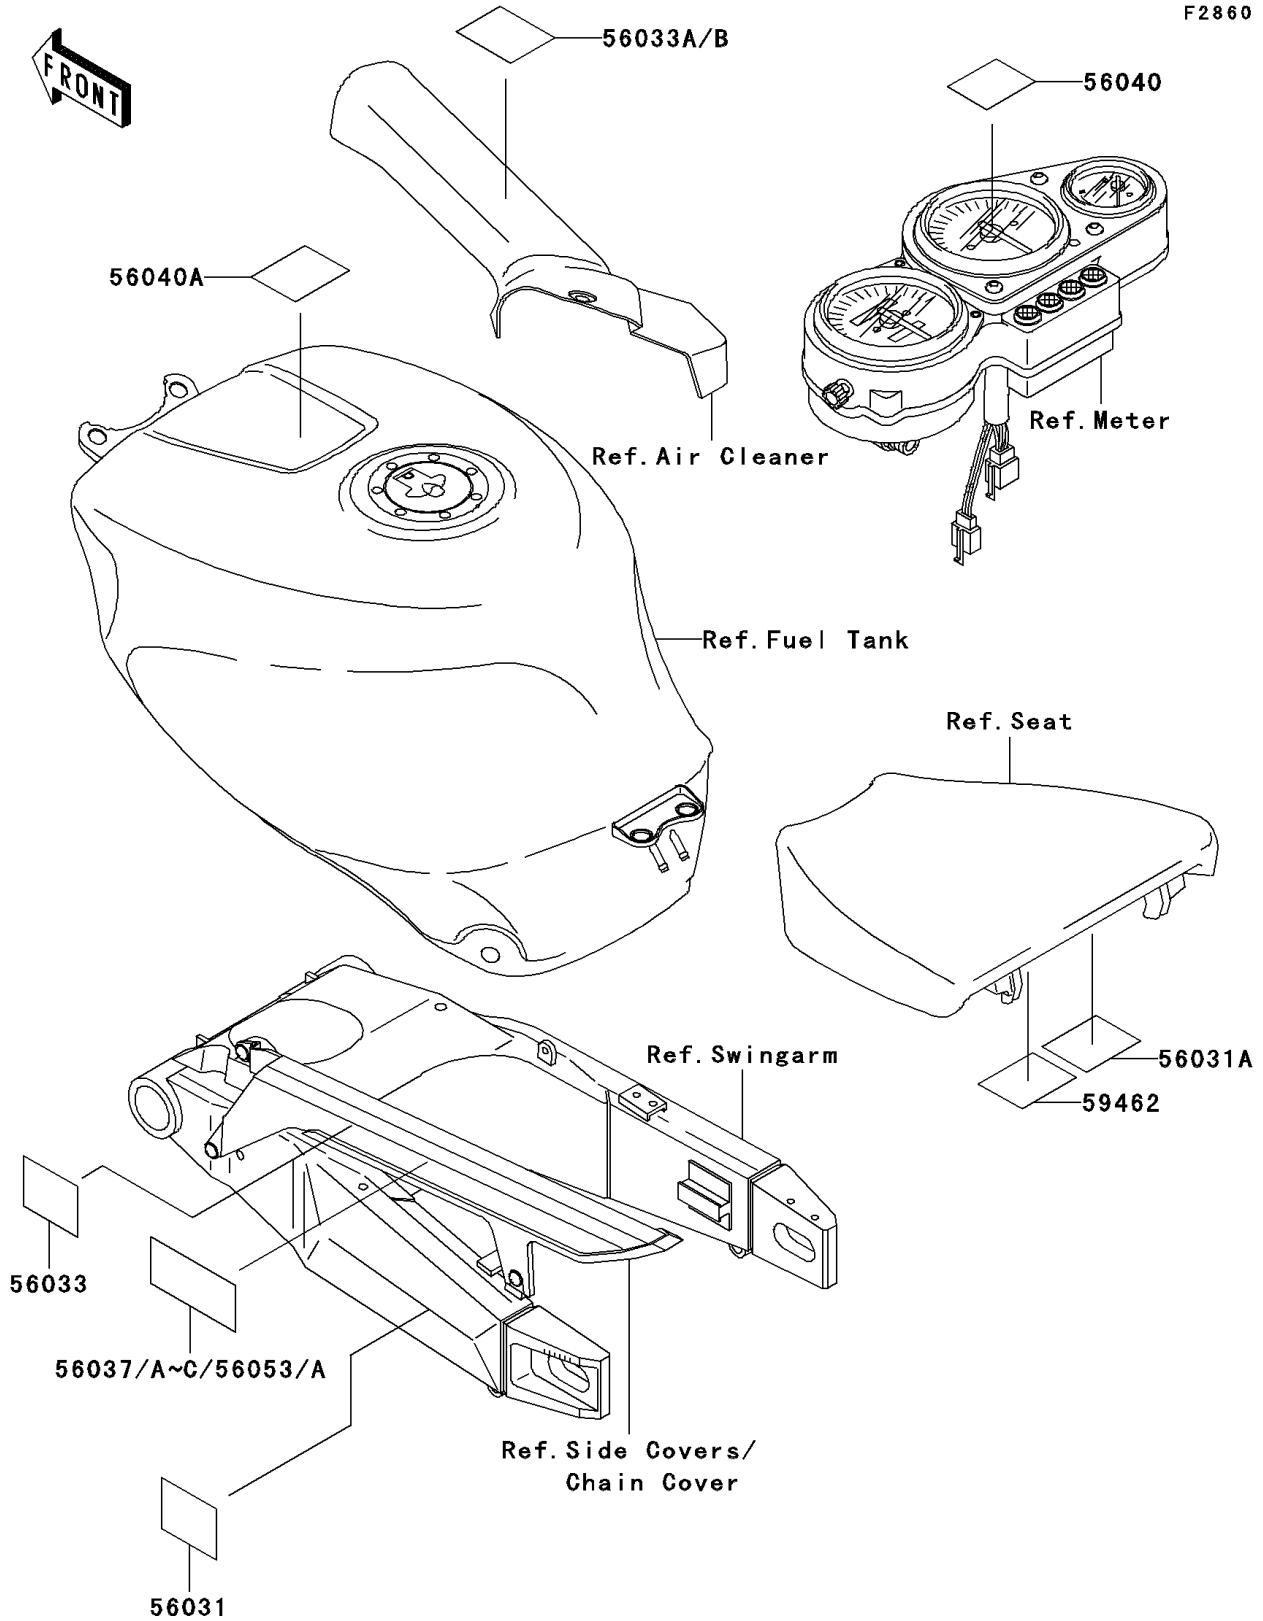

# 2000 Ninja® ZX™-7R PARTS DIAGRAM

Labels

## 2000 Ninja® ZX™-7R PARTS LIST

### Labels

ITEM NAME	PART NUMBER	QUANTITY
LABEL-MANUAL,DAILY SAFETY (Ref # 56031A)	56031-1979	1
LABEL-MANUAL,CHAIN (Ref # 56033)	56033-1056	1
LABEL-MANUAL,OIL&OIL FILTER (Ref # 56033A)	56033-1240	1
LABEL-MANUAL,DAILY SAFETY (Ref # 56031)	56031-1959	1
LABEL-SPECIFICATION,TIRE&LOAD (Ref # 56037)	56037-1775	1
LABEL-SPECIFICATION,TIRE&LOAD (Ref # 56037A)	56037-1776	1
LABEL-WARNING,BREAK IN CAUTION (Ref # 56040)	56040-1007	1
LABEL-WARNING,EVAPO (Ref # 56040A)	56040-1121	1
LABEL-CERTIFICATION,EVAPO ROUT (Ref # 59462)	59462-1072	1