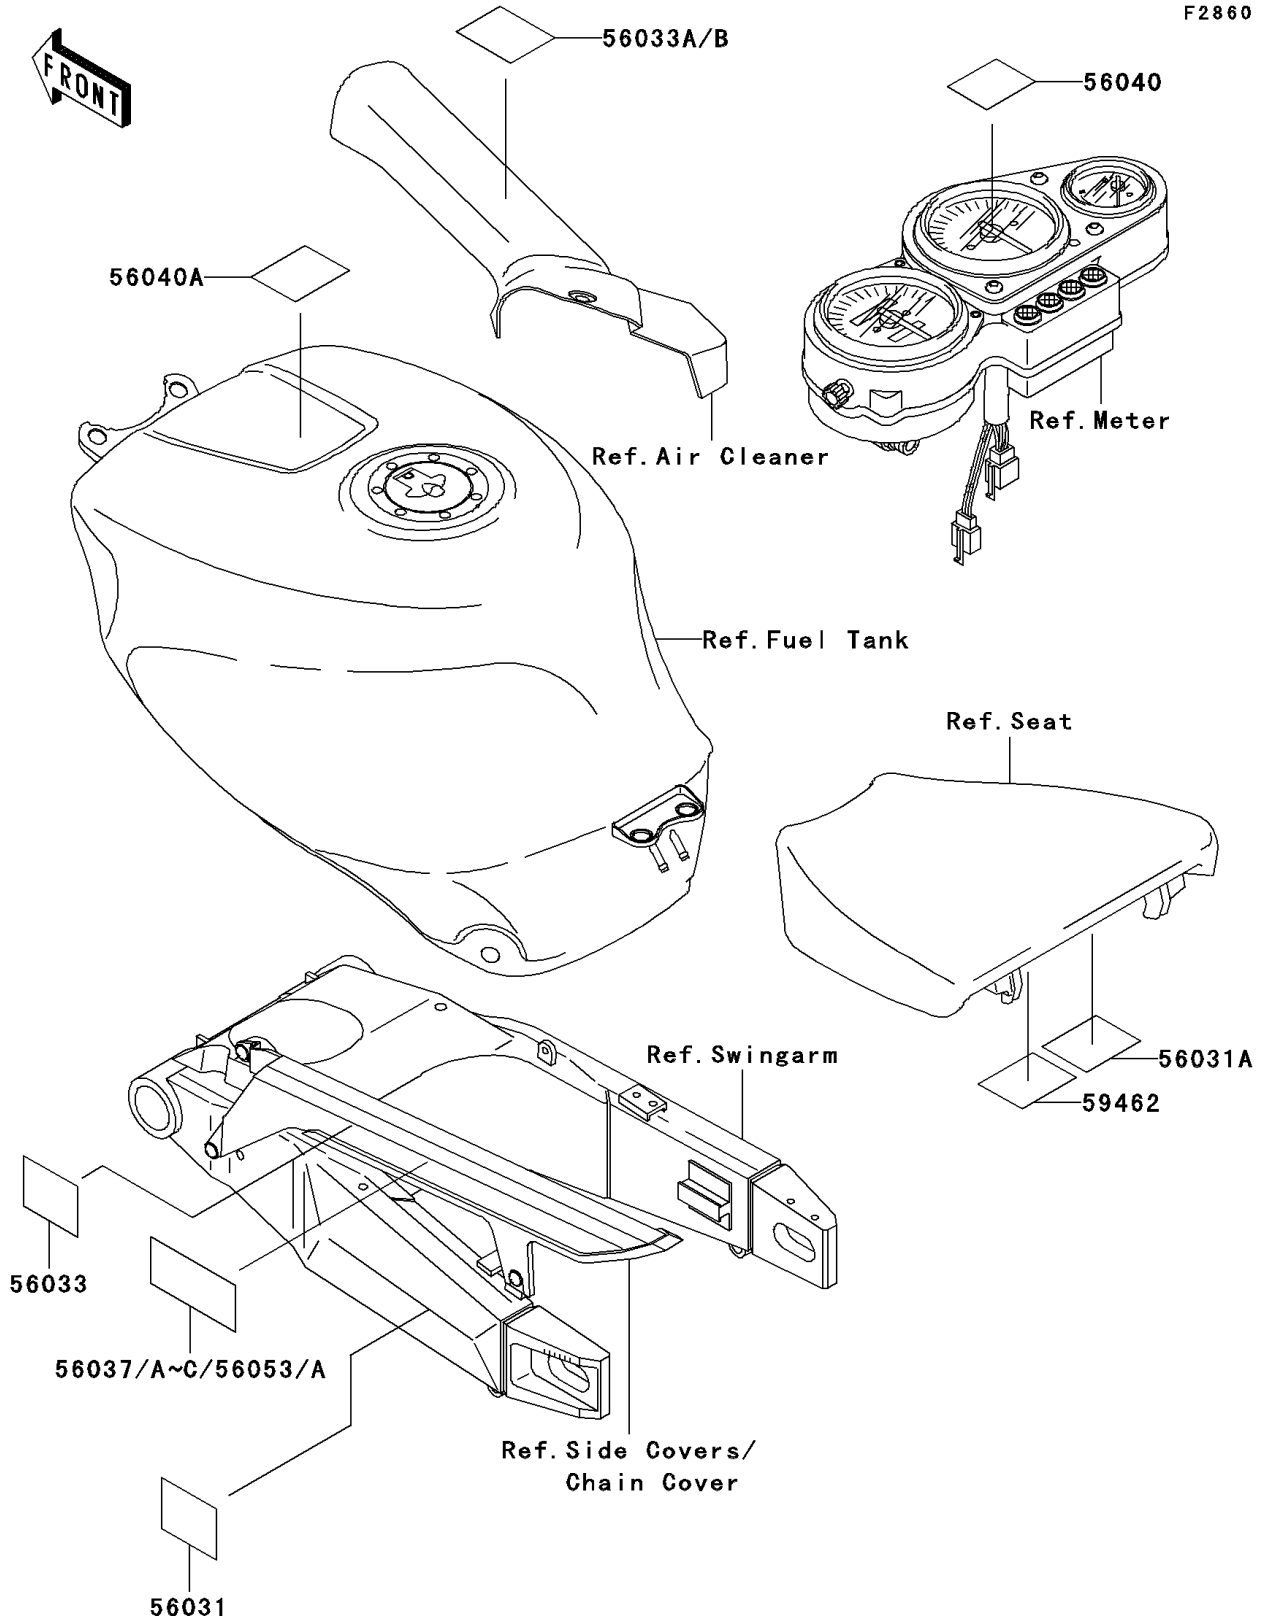

2001 Ninja® ZX™-7R PARTS DIAGRAM

Labels

2001 Ninja® ZX™-7R PARTS LIST

Labels

ITEM NAME	PART NUMBER	QUANTITY
LABEL-MANUAL,DAILY SAFETY (Ref # 56031A)	56031-1979	1
LABEL-MANUAL,CHAIN (Ref # 56033)	56033-1056	1
LABEL-MANUAL,OIL&OIL FILTER (Ref # 56033A)	56033-1240	1
LABEL-MANUAL,DAILY SAFETY (Ref # 56031)	56031-1959	1
LABEL-SPECIFICATION,TIRE&LOAD (Ref # 56037B)	56037-1921	1
LABEL-SPECIFICATION,TIRE&LOAD (Ref # 56037C)	56037-1922	1
LABEL-WARNING,BREAK IN CAUTION (Ref # 56040)	56040-1007	1
LABEL-WARNING,EVAPO (Ref # 56040A)	56040-1121	1
LABEL-CERTIFICATION,EVAPO ROUT (Ref # 59462)	59462-1072	1