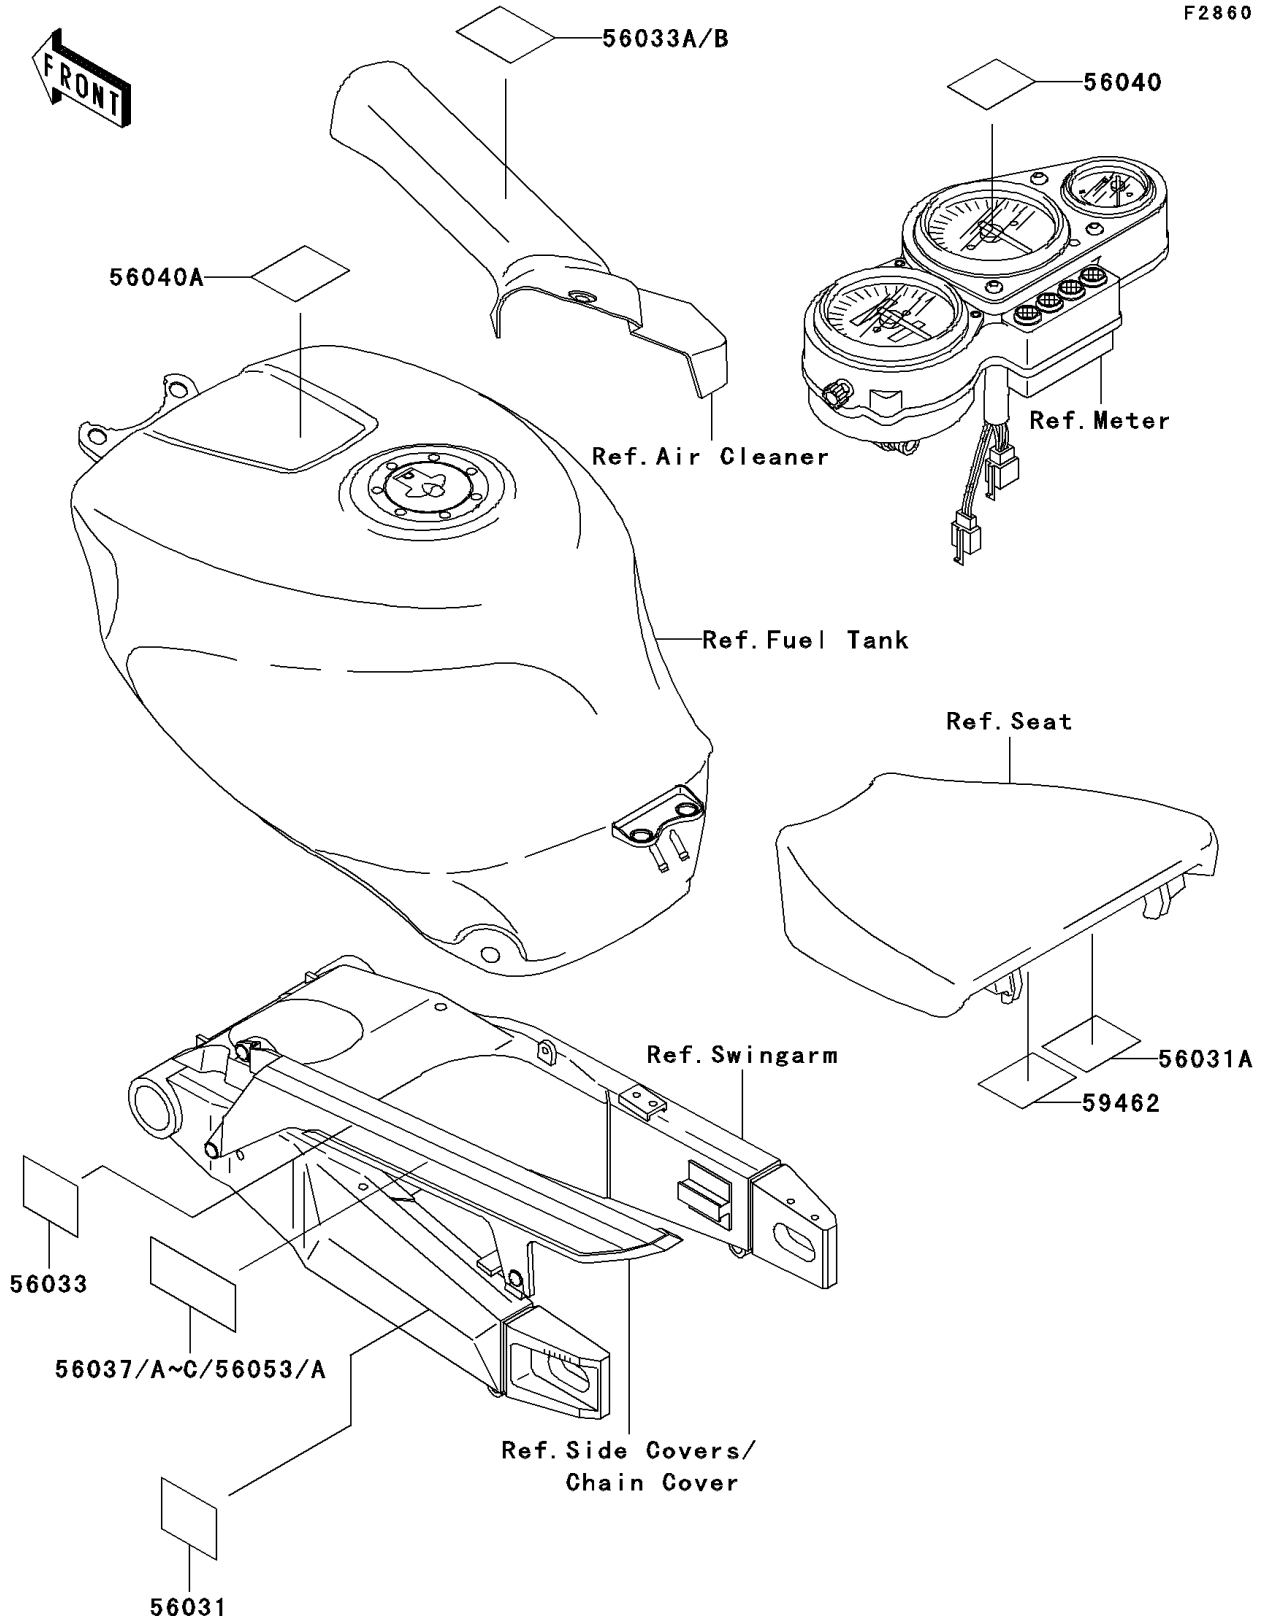

# 2003 Ninja® ZX™-7R PARTS DIAGRAM

Labels

## 2003 Ninja® ZX™ -7R PARTS LIST

### Labels

ITEM NAME	PART NUMBER	QUANTITY
LABEL-MANUAL,DAILY SAFETY (Ref # 56031A)	56031-1979	1
LABEL-MANUAL,CHAIN (Ref # 56033)	56033-1056	1
LABEL-MANUAL,OIL&OIL FILTER (Ref # 56033B)	56033-1280	1
LABEL-MANUAL,DAILY SAFETY (Ref # 56031)	56031-1959	1
LABEL-WARNING,BREAK IN CAUTION (Ref # 56040)	56040-1007	1
LABEL-WARNING,EVAPO (Ref # 56040A)	56040-1121	1
LABEL-SPECIFICATION,TIRE&LOAD (Ref # 56053)	56053-1072	1
LABEL-SPECIFICATION,TIRE&LOAD (Ref # 56053A)	56053-1073	1
LABEL-CERTIFICATION,EVAPO ROUT (Ref # 59462)	59462-1072	1