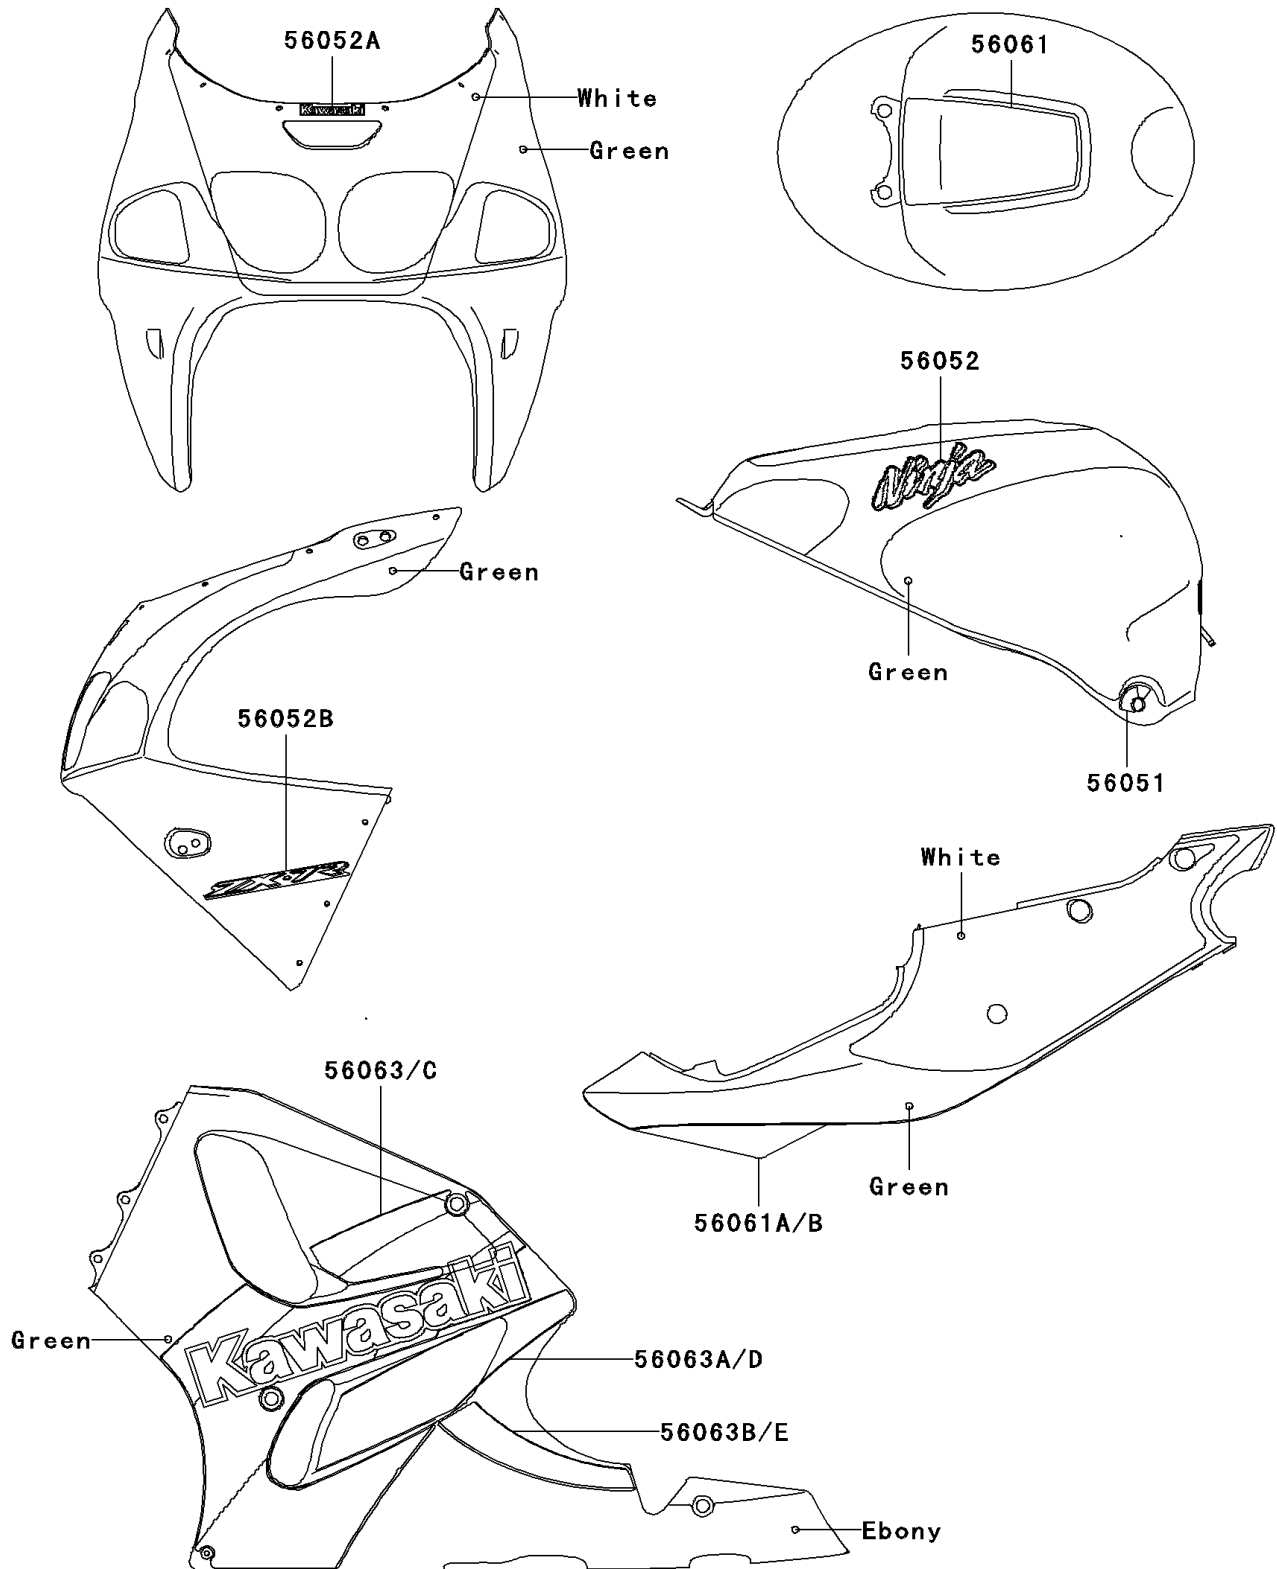

2000 Ninja® ZX™-7R PARTS DIAGRAM

Decals(Green)(ZX750-P5)

F2861A

2000 Ninja® ZX™-7R PARTS LIST

Decals(Green)(ZX750-P5)

ITEM NAME	PART NUMBER	QUANTITY
MARK,FUEL TANK (Ref # 56051)	56051-1419	1
MARK,FUEL TANK,NINJA (Ref # 56052)	56052-1163	2
MARK,UPP COWLING,KAWASAKI (Ref # 56052A)	56052-1164	1
MARK,UPP COWLING,ZX-7R (Ref # 56052B)	56052-1165	2
PATTERN,FUEL TANK (Ref # 56061)	56061-1664	1
PATTERN,SIDE COVER,LH (Ref # 56061A)	56061-1665	1
PATTERN,SIDE COVER,RH (Ref # 56061B)	56061-1666	1
PATTERN,LWR COWLING,FR,LH (Ref # 56063)	56063-1364	1
PATTERN,LWR COWLING,CNT,LH (Ref # 56063A)	56063-1365	1
PATTERN,LWR COWLING,RR,LH (Ref # 56063B)	56063-1366	1
PATTERN,LWR COWLING,FR,RH (Ref # 56063C)	56063-1367	1
PATTERN,LWR COWLING,CNT,RH (Ref # 56063D)	56063-1368	1
PATTERN,LWR COWLING,RR,RH (Ref # 56063E)	56063-1369	1