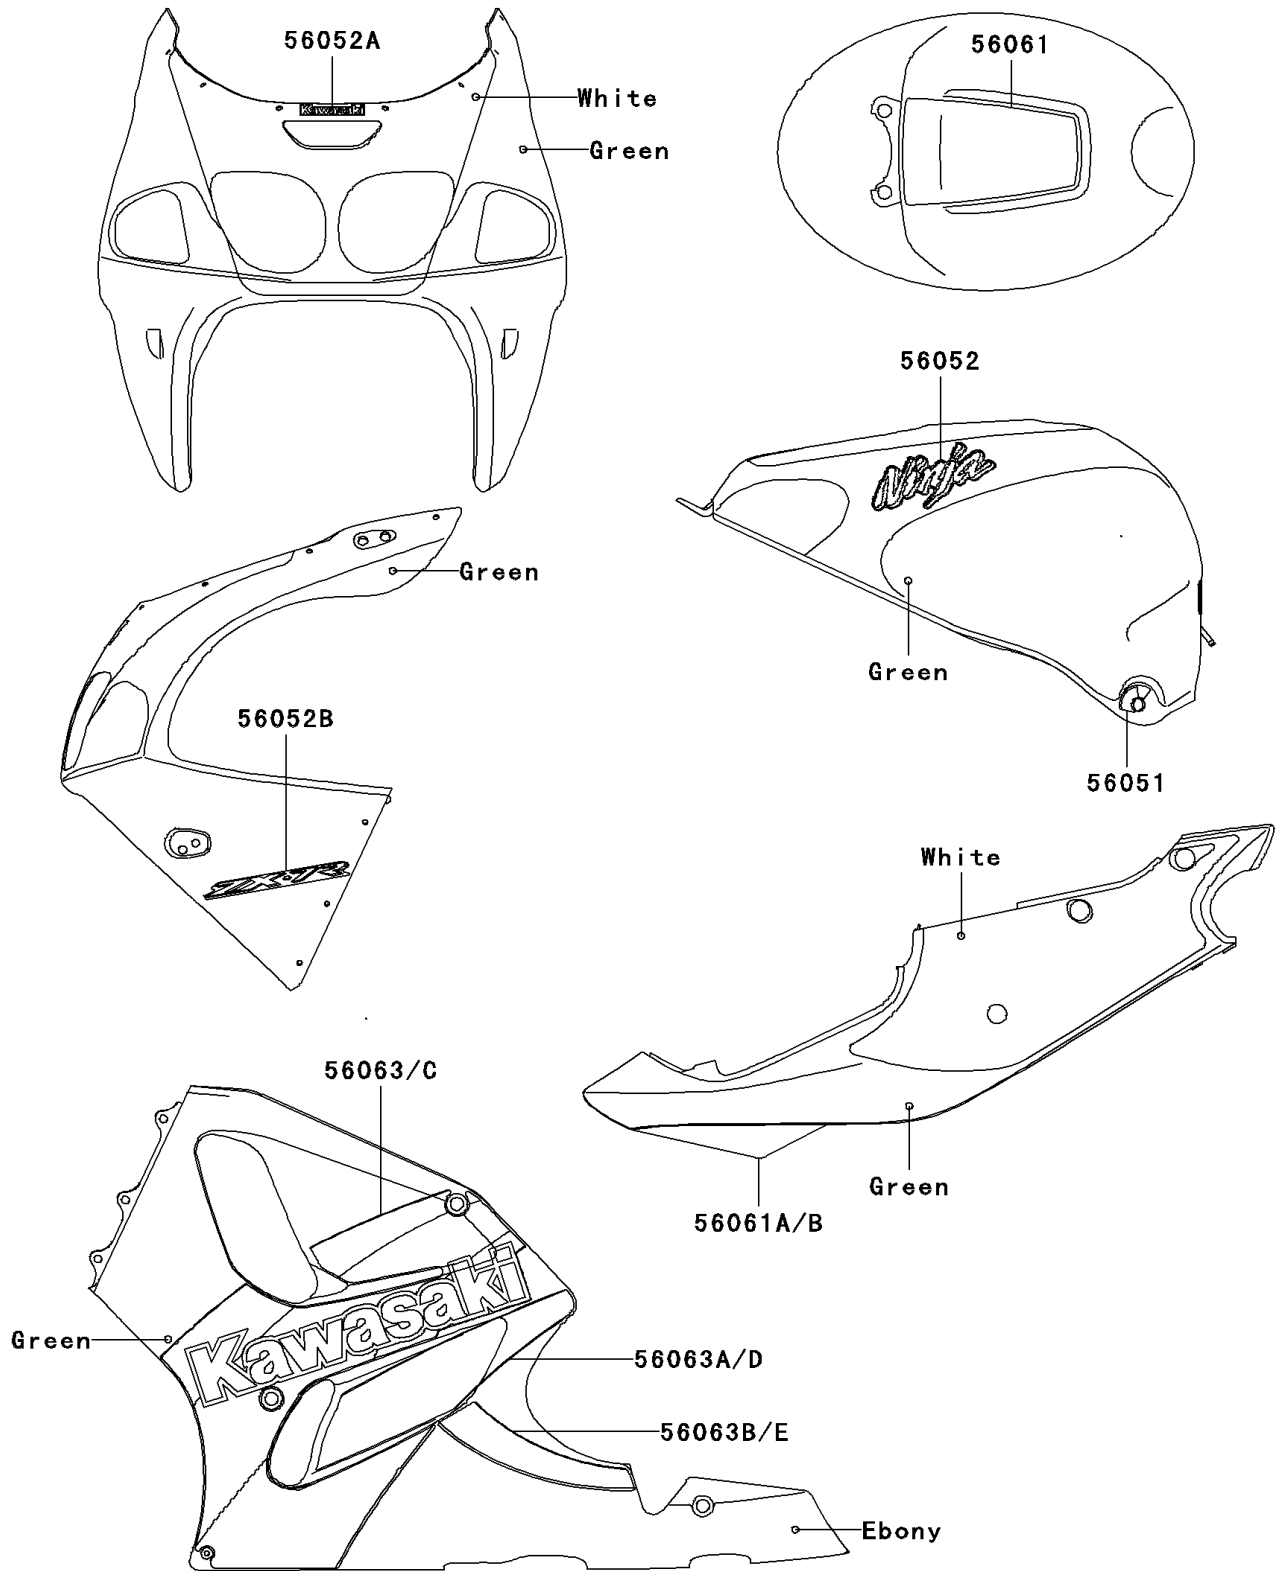

2000 Ninja® ZX™-7R PARTS DIAGRAM

Decals(Green)(ZX750-P5)

F2861A

2000 Ninja® ZX™-7R PARTS LIST

Decals(Green)(ZX750-P5)

ITEM NAME	PART NUMBER	QUANTITY
MARK,FUEL TANK (Ref # 56051)	56051-1419	1
MARK,FUEL TANK,NINJA (Ref # 56052)	56052-1163	2
MARK,UPP COWLING,KAWASAKI (Ref # 56052A)	56052-1164	1
MARK,UPP COWLING,ZX-7R (Ref # 56052B)	56052-1165	2
PATTERN,FUEL TANK (Ref # 56061)	56061-1664	1
PATTERN,SIDE COVER,LH (Ref # 56061A)	56061-1665	1
PATTERN,SIDE COVER,RH (Ref # 56061B)	56061-1666	1
PATTERN,LWR COWLING,FR,LH (Ref # 56063)	56063-1364	1
PATTERN,LWR COWLING,CNT,LH (Ref # 56063A)	56063-1365	1
PATTERN,LWR COWLING,RR,LH (Ref # 56063B)	56063-1366	1
PATTERN,LWR COWLING,FR,RH (Ref # 56063C)	56063-1367	1
PATTERN,LWR COWLING,CNT,RH (Ref # 56063D)	56063-1368	1
PATTERN,LWR COWLING,RR,RH (Ref # 56063E)	56063-1369	1