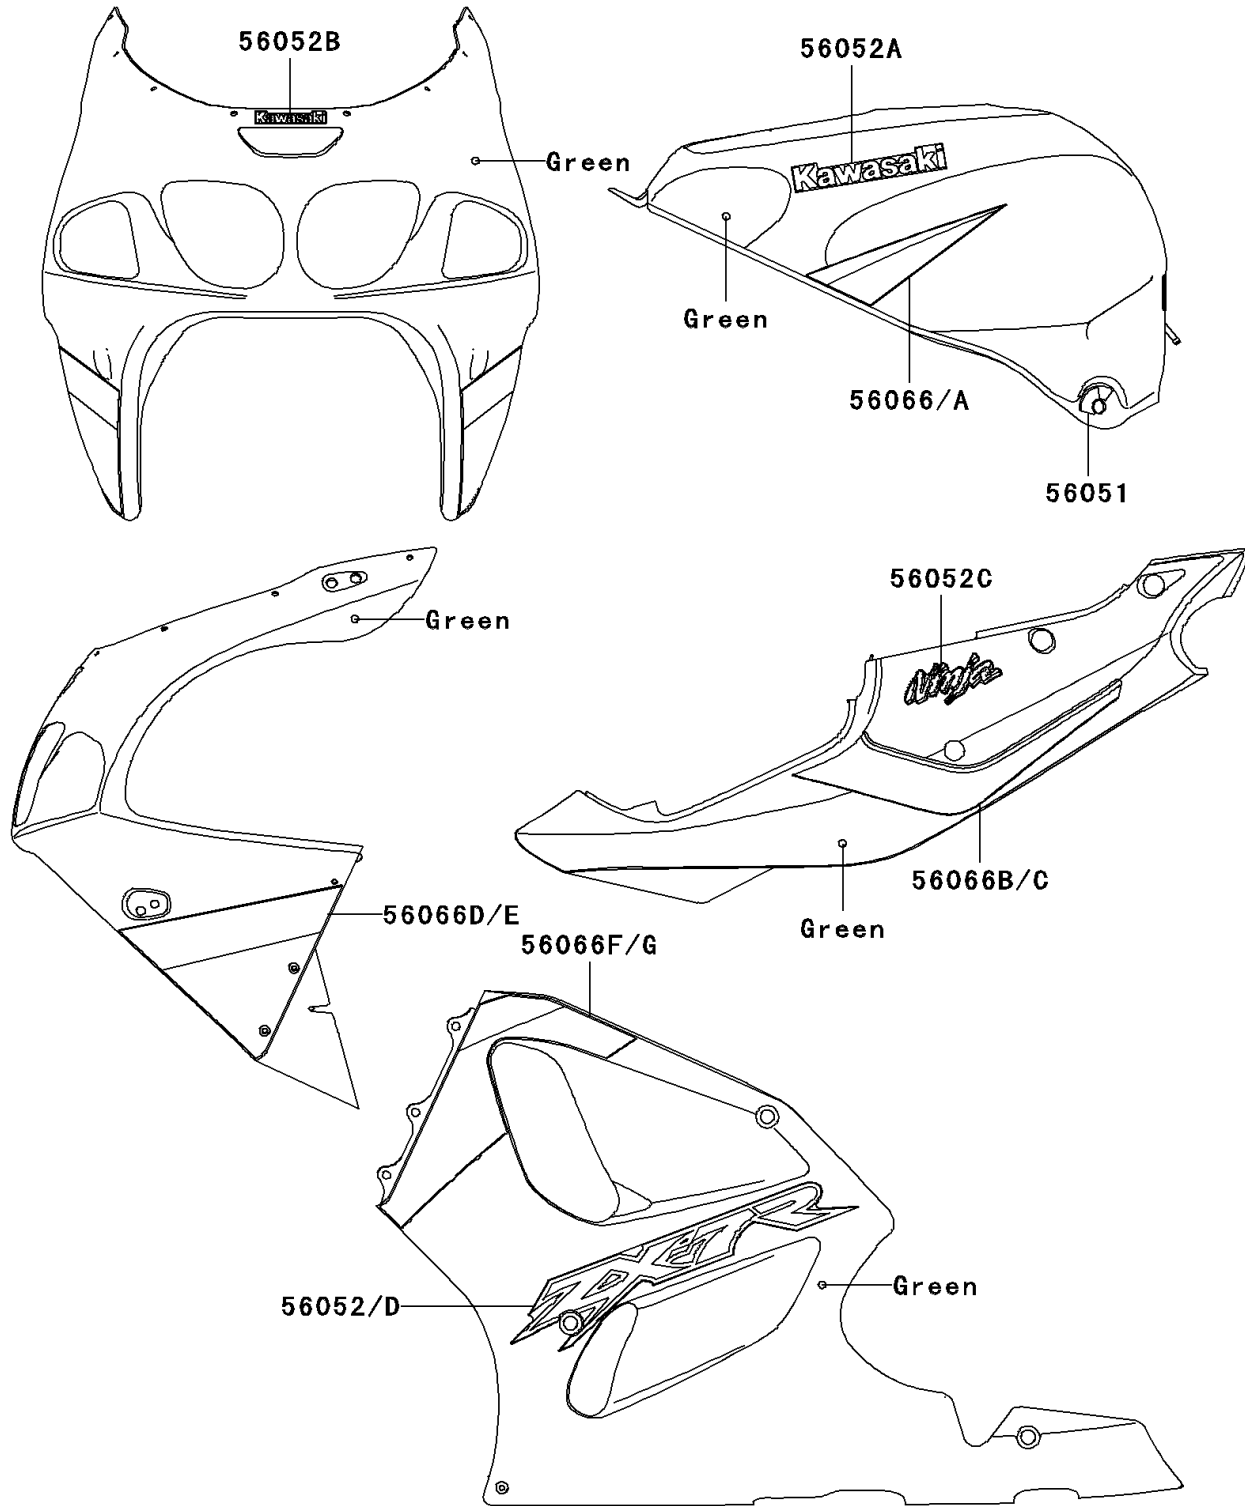

2003 Ninja® ZX™ -7R PARTS DIAGRAM

Decals(Green)(ZX750-P8)

F2861F

2003 Ninja® ZX™ -7R PARTS LIST

Decals(Green)(ZX750-P8)

ITEM NAME	PART NUMBER	QUANTITY
MARK,FUEL TANK (Ref # 56051)	56051-1419	1
MARK,LWR COWLING,RH,ZX-7R (Ref # 56052)	56052-0028	1
MARK,FUEL TANK,KAWASAKI (Ref # 56052A)	56052-0038	2
MARK,UPP COWLING,KAWASAKI (Ref # 56052B)	56052-1606	1
MARK,SIDE COVER,NINJA (Ref # 56052C)	56052-1874	2
MARK,LWR COWLING,LH,ZX-7R (Ref # 56052D)	56052-1875	1
PATTERN,FUEL TANK,LH (Ref # 56066)	56066-1419	1
PATTERN,FUEL TANK,RH (Ref # 56066A)	56066-1420	1
PATTERN,SIDE COVER,LH (Ref # 56066B)	56066-1421	1
PATTERN,SIDE COVER,RH (Ref # 56066C)	56066-1422	1
PATTERN,UPP COWLING,LH (Ref # 56066D)	56066-1423	1
PATTERN,UPP COWLING,RH (Ref # 56066E)	56066-1424	1
PATTERN,LWR COWLING,LH (Ref # 56066F)	56066-1425	1
PATTERN,LWR COWLING,RH (Ref # 56066G)	56066-1426	1