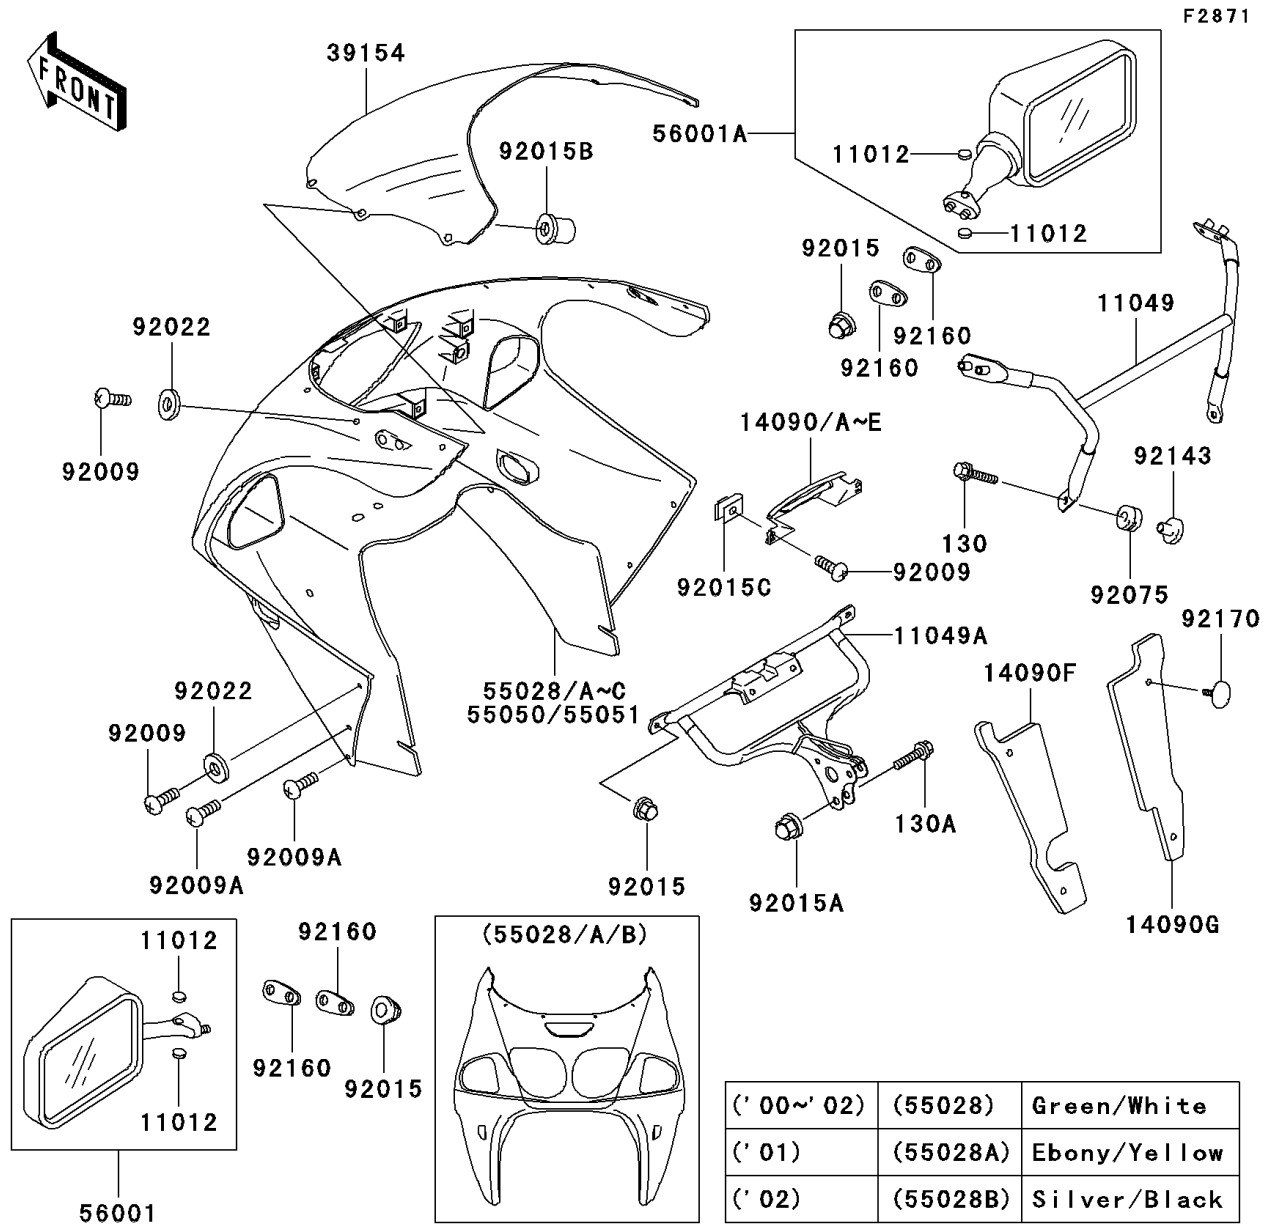

# 2003 Ninja® ZX™-7R PARTS DIAGRAM

Cowling

WD

WD

WOD

## 2003 Ninja® ZX™ -7R PARTS LIST

### Cowling

ITEM NAME	PART NUMBER	QUANTITY
BOLT-FLANGED,6X25 (Ref # 130)	130J0625	2
BOLT-FLANGED,8X30 (Ref # 130A)	130J0830	2
CAP,MIRROR (Ref # 11012)	11012-1818	4
BRACKET,MIRROR (Ref # 11049)	11049-1327	1
BRACKET,UPP COWLING (Ref # 11049A)	11049-1328	1
COVER,POSITION LAMP,P.B.ORANGE (Ref # 14090D)	14090-1404-470	1
COVER,POSITION LAMP,L.GREEN (Ref # 14090E)	14090-1404-7F	1
COVER,HEAT GUARD,LH (Ref # 14090F)	14090-1649	1
COVER,HEAT GUARD,RH (Ref # 14090G)	14090-1650	1
WINDSHIELD (Ref # 39154)	39154-1132	1
COWLING,UPP,P.B.ORANGE (Ref # 55028C)	55028-1343-470	1
COWLING,UPP,L.GREEN (Ref # 55051)	55051-5317-7F	1
MIRROR-ASSY,LH,EBONY (Ref # 56001)	56001-1376-6C	1
MIRROR-ASSY,RH,EBONY (Ref # 56001A)	56001-1377-6C	1
SCREW,5X16,BLACK (Ref # 92009)	92009-1654	12
SCREW,5X20,BLACK (Ref # 92009A)	92009-1656	4
NUT,CAP,6MM,BLACK (Ref # 92015)	92015-1170	6
NUT,CAP,8MM,BLACK (Ref # 92015A)	92015-1174	2
NUT,WELL,5MM (Ref # 92015B)	92015-1757	8
NUT,5MM (Ref # 92015C)	92015-1798	2
WASHER,NYLON,5.3X11.5X1.5 (Ref # 92022)	92022-1521	10
DAMPER,RUBBER (Ref # 92075)	92075-1123	2
COLLAR (Ref # 92143)	92143-1353	2
DAMPER,MIRROR (Ref # 92160)	92160-1089	4
CLAMP (Ref # 92170)	92170-1442	4