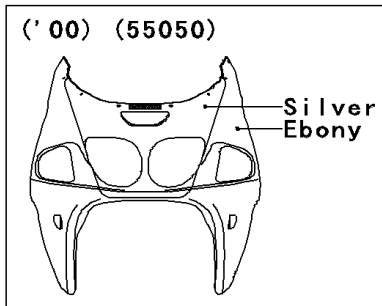

# 2003 Ninja® ZX™-7R PARTS DIAGRAM

Cowling

WD

WD

WOD

### Cowling

ITEM NAME	PART NUMBER	QUANTITY
BOLT-FLANGED,6X25 (Ref # 130)	130J0625	2
BOLT-FLANGED,8X30 (Ref # 130A)	130J0830	2
CAP,MIRROR (Ref # 11012)	11012-1818	4
BRACKET,MIRROR (Ref # 11049)	11049-1327	1
BRACKET,UPP COWLING (Ref # 11049A)	11049-1328	1
COVER,POSITION LAMP,P.B.ORANGE (Ref # 14090D)	14090-1404-470	1
COVER,POSITION LAMP,L.GREEN (Ref # 14090E)	14090-1404-7F	1
COVER,HEAT GUARD,LH (Ref # 14090F)	14090-1649	1
COVER,HEAT GUARD,RH (Ref # 14090G)	14090-1650	1
WINDSHIELD (Ref # 39154)	39154-1132	1
COWLING,UPP,P.B.ORANGE (Ref # 55028C)	55028-1343-470	1
COWLING,UPP,L.GREEN (Ref # 55051)	55051-5317-7F	1
MIRROR-ASSY,LH,EBONY (Ref # 56001)	56001-1376-6C	1
MIRROR-ASSY,RH,EBONY (Ref # 56001A)	56001-1377-6C	1
SCREW,5X16,BLACK (Ref # 92009)	92009-1654	12
SCREW,5X20,BLACK (Ref # 92009A)	92009-1656	4
NUT,CAP,6MM,BLACK (Ref # 92015)	92015-1170	6
NUT,CAP,8MM,BLACK (Ref # 92015A)	92015-1174	2
NUT,WELL,5MM (Ref # 92015B)	92015-1757	8
NUT,5MM (Ref # 92015C)	92015-1798	2
WASHER,NYLON,5.3X11.5X1.5 (Ref # 92022)	92022-1521	10
DAMPER,RUBBER (Ref # 92075)	92075-1123	2
COLLAR (Ref # 92143)	92143-1353	2
DAMPER,MIRROR (Ref # 92160)	92160-1089	4
CLAMP (Ref # 92170)	92170-1442	4