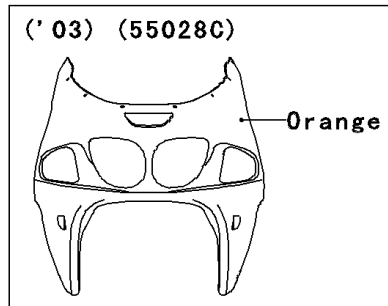

# 2003 Ninja® ZX™-7R PARTS DIAGRAM

Cowling

WD

WD

WOD

### Cowling

ITEM NAME	PART NUMBER	QUANTITY
BOLT-FLANGED,6X25 (Ref # 130)	130J0625	2
BOLT-FLANGED,8X30 (Ref # 130A)	130J0830	2
CAP,MIRROR (Ref # 11012)	11012-1818	4
BRACKET,MIRROR (Ref # 11049)	11049-1327	1
BRACKET,UPP COWLING (Ref # 11049A)	11049-1328	1
COVER,POSITION LAMP,P.B.ORANGE (Ref # 14090D)	14090-1404-470	1
COVER,POSITION LAMP,L.GREEN (Ref # 14090E)	14090-1404-7F	1
COVER,HEAT GUARD,LH (Ref # 14090F)	14090-1649	1
COVER,HEAT GUARD,RH (Ref # 14090G)	14090-1650	1
WINDSHIELD (Ref # 39154)	39154-1132	1
COWLING,UPP,P.B.ORANGE (Ref # 55028C)	55028-1343-470	1
COWLING,UPP,L.GREEN (Ref # 55051)	55051-5317-7F	1
MIRROR-ASSY,LH,EBONY (Ref # 56001)	56001-1376-6C	1
MIRROR-ASSY,RH,EBONY (Ref # 56001A)	56001-1377-6C	1
SCREW,5X16,BLACK (Ref # 92009)	92009-1654	12
SCREW,5X20,BLACK (Ref # 92009A)	92009-1656	4
NUT,CAP,6MM,BLACK (Ref # 92015)	92015-1170	6
NUT,CAP,8MM,BLACK (Ref # 92015A)	92015-1174	2
NUT,WELL,5MM (Ref # 92015B)	92015-1757	8
NUT,5MM (Ref # 92015C)	92015-1798	2
WASHER,NYLON,5.3X11.5X1.5 (Ref # 92022)	92022-1521	10
DAMPER,RUBBER (Ref # 92075)	92075-1123	2
COLLAR (Ref # 92143)	92143-1353	2
DAMPER,MIRROR (Ref # 92160)	92160-1089	4
CLAMP (Ref # 92170)	92170-1442	4