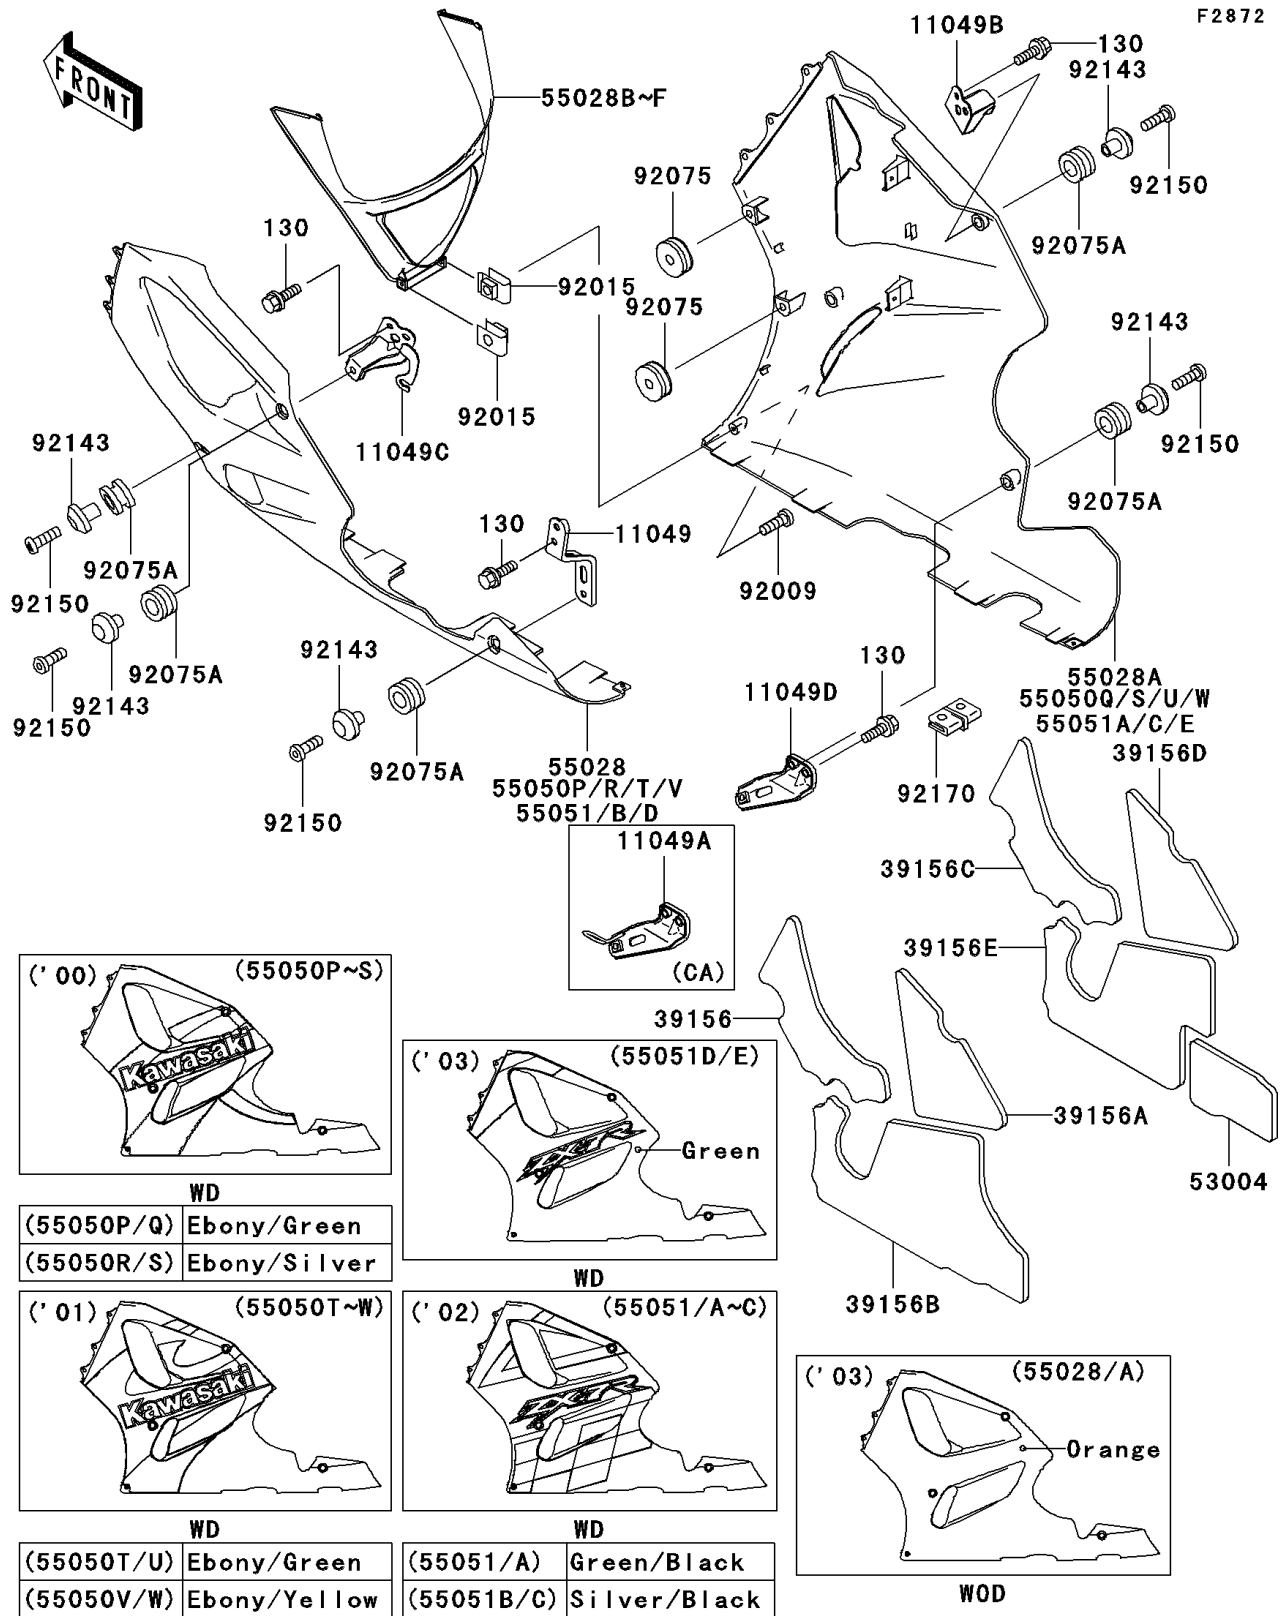

# 2000 Ninja® ZX™-7R PARTS DIAGRAM

## Cowling Lower

WD

(55050P/Q)	Ebony/Green
(55050R/S)	Ebony/Silver

WD

(55051/A)	Green/Black
(55051B/C)	Silver/Black

WD

(55050T/U)	Ebony/Green
(55050V/W)	Ebony/Yellow

WOD

## 2000 Ninja® ZX™-7R PARTS LIST

### Cowling Lowers

ITEM NAME	PART NUMBER	QUANTITY
BRACKET,LWR COWLING,LH,LWR (Ref # 11049)	11049-1329	1
BRACKET,LWR COWLING,RH,UPP (Ref # 11049B)	11049-1390	1
BRACKET,LWR COWLING,LH,UPP (Ref # 11049C)	11049-1417	1
PAD,LWR COWLING,LH,UPP,FR (Ref # 39156)	39156-1517	1
PAD,LWR COWLING,LH,UPP,RR (Ref # 39156A)	39156-1518	1
PAD,LWR COWLING,LH,LWR (Ref # 39156B)	39156-1519	1
PAD,LWR COWLING,RH,UPP,FR (Ref # 39156C)	39156-1520	1
PAD,LWR COWLING,RH,UPP,RR (Ref # 39156D)	39156-1521	1
PAD,LWR COWLING,RH,LWR (Ref # 39156E)	39156-1522	1
MAT,LWR COWLING,RH (Ref # 53004)	53004-1098	1
COWLING,LWR,FR,EBONY (Ref # 55028C)	55028-1346-H8	1
COWLING,LWR,FR,L.GREEN (Ref # 55028F)	55028-1346-7F	1
BOLT-FLANGED,6X16,BLACK (Ref # 130)	130J0616	8
COWLING-ASSY.,LWR,LH,EBONY/GRN (Ref # 55050P)	55050-5319-FH	1
COWLING-ASSY.,LWR,RH,EBONY/GRN (Ref # 55050Q)	55050-5320-FH	1
COWLING-ASSY.,LWR,LH,EBONY/SIL (Ref # 55050R)	55050-5322-5F	1
COWLING-ASSY.,LWR,RH,EBONY/SIL (Ref # 55050S)	55050-5323-5F	1
SCREW,5X16,BLACK (Ref # 92009)	92009-1654	2
NUT,5MM (Ref # 92015)	92015-1798	2
DAMPER (Ref # 92075)	92075-1067	4
DAMPER (Ref # 92075A)	92075-1634	6
COLLAR,BLACK (Ref # 92143)	92143-1226	6
BOLT,SOCKET,6X18 (Ref # 92150)	92150-1553	6
CLAMP (Ref # 92170)	92170-1230	1
BRACKET,LWR COWLING,RH,LWR (Ref # 11049A)	11049-1389	1
BRACKET,LWR COWLING,RH,LWR (Ref # 11049D)	11049-1867	1