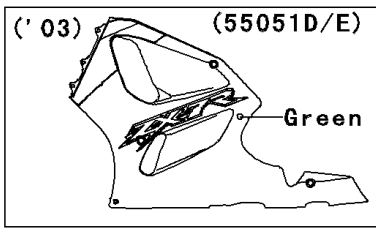

2000 Ninja® ZX™-7R PARTS DIAGRAM

Cowling Lower

WD

(55050P/Q)	Ebony/Green
(55050R/S)	Ebony/Silver

WD

(55051A)	Green/Black
(55051B/C)	Silver/Black

WD

(55050T/U)	Ebony/Green
(55050V/W)	Ebony/Yellow

WOD

2000 Ninja® ZX™-7R PARTS LIST

Cowling Lowers

ITEM NAME	PART NUMBER	QUANTITY
BRACKET,LWR COWLING,LH,LWR (Ref # 11049)	11049-1329	1
BRACKET,LWR COWLING,RH,UPP (Ref # 11049B)	11049-1390	1
BRACKET,LWR COWLING,LH,UPP (Ref # 11049C)	11049-1417	1
PAD,LWR COWLING,LH,UPP,FR (Ref # 39156)	39156-1517	1
PAD,LWR COWLING,LH,UPP,RR (Ref # 39156A)	39156-1518	1
PAD,LWR COWLING,LH,LWR (Ref # 39156B)	39156-1519	1
PAD,LWR COWLING,RH,UPP,FR (Ref # 39156C)	39156-1520	1
PAD,LWR COWLING,RH,UPP,RR (Ref # 39156D)	39156-1521	1
PAD,LWR COWLING,RH,LWR (Ref # 39156E)	39156-1522	1
MAT,LWR COWLING,RH (Ref # 53004)	53004-1098	1
COWLING,LWR,FR,EBONY (Ref # 55028C)	55028-1346-H8	1
COWLING,LWR,FR,L.GREEN (Ref # 55028F)	55028-1346-7F	1
BOLT-FLANGED,6X16,BLACK (Ref # 130)	130J0616	8
COWLING-ASSY.,LWR,LH,EBONY/GRN (Ref # 55050P)	55050-5319-FH	1
COWLING-ASSY.,LWR,RH,EBONY/GRN (Ref # 55050Q)	55050-5320-FH	1
COWLING-ASSY.,LWR,LH,EBONY/SIL (Ref # 55050R)	55050-5322-5F	1
COWLING-ASSY.,LWR,RH,EBONY/SIL (Ref # 55050S)	55050-5323-5F	1
SCREW,5X16,BLACK (Ref # 92009)	92009-1654	2
NUT,5MM (Ref # 92015)	92015-1798	2
DAMPER (Ref # 92075)	92075-1067	4
DAMPER (Ref # 92075A)	92075-1634	6
COLLAR,BLACK (Ref # 92143)	92143-1226	6
BOLT,SOCKET,6X18 (Ref # 92150)	92150-1553	6
CLAMP (Ref # 92170)	92170-1230	1
BRACKET,LWR COWLING,RH,LWR (Ref # 11049A)	11049-1389	1
BRACKET,LWR COWLING,RH,LWR (Ref # 11049D)	11049-1867	1