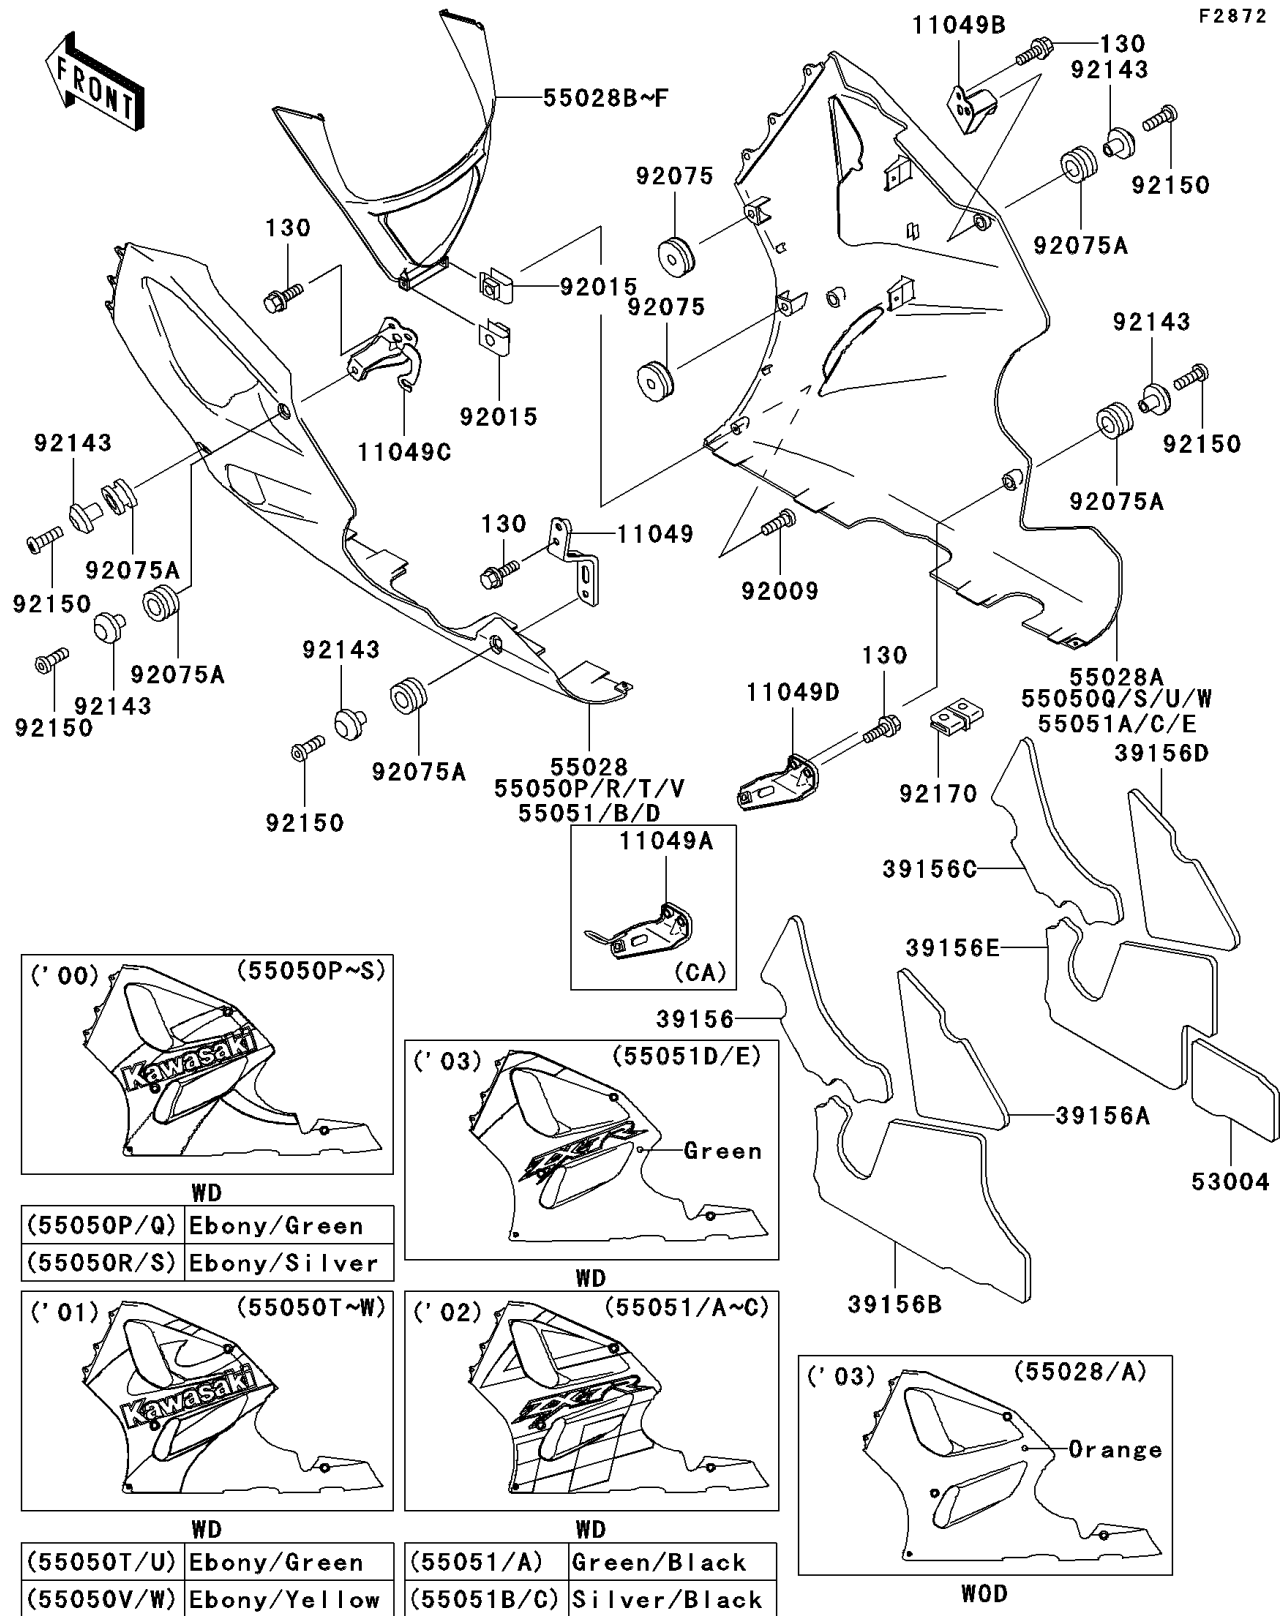

2000 Ninja® ZX™-7R PARTS DIAGRAM

Cowling Lower

WD

(55050P/Q)	Ebony/Green
(55050R/S)	Ebony/Silver

WD

(55051A)	Green/Black
(55051B/C)	Silver/Black

WD

(55050T/U)	Ebony/Green
(55050V/W)	Ebony/Yellow

WOD

2000 Ninja® ZX™-7R PARTS LIST

Cowling Lowers

ITEM NAME	PART NUMBER	QUANTITY
BRACKET,LWR COWLING,LH,LWR (Ref # 11049)	11049-1329	1
BRACKET,LWR COWLING,RH,UPP (Ref # 11049B)	11049-1390	1
BRACKET,LWR COWLING,LH,UPP (Ref # 11049C)	11049-1417	1
PAD,LWR COWLING,LH,UPP,FR (Ref # 39156)	39156-1517	1
PAD,LWR COWLING,LH,UPP,RR (Ref # 39156A)	39156-1518	1
PAD,LWR COWLING,LH,LWR (Ref # 39156B)	39156-1519	1
PAD,LWR COWLING,RH,UPP,FR (Ref # 39156C)	39156-1520	1
PAD,LWR COWLING,RH,UPP,RR (Ref # 39156D)	39156-1521	1
PAD,LWR COWLING,RH,LWR (Ref # 39156E)	39156-1522	1
MAT,LWR COWLING,RH (Ref # 53004)	53004-1098	1
COWLING,LWR,FR,EBONY (Ref # 55028C)	55028-1346-H8	1
COWLING,LWR,FR,L.GREEN (Ref # 55028F)	55028-1346-7F	1
BOLT-FLANGED,6X16,BLACK (Ref # 130)	130J0616	8
COWLING-ASSY.,LWR,LH,EBONY/GRN (Ref # 55050P)	55050-5319-FH	1
COWLING-ASSY.,LWR,RH,EBONY/GRN (Ref # 55050Q)	55050-5320-FH	1
COWLING-ASSY.,LWR,LH,EBONY/SIL (Ref # 55050R)	55050-5322-5F	1
COWLING-ASSY.,LWR,RH,EBONY/SIL (Ref # 55050S)	55050-5323-5F	1
SCREW,5X16,BLACK (Ref # 92009)	92009-1654	2
NUT,5MM (Ref # 92015)	92015-1798	2
DAMPER (Ref # 92075)	92075-1067	4
DAMPER (Ref # 92075A)	92075-1634	6
COLLAR,BLACK (Ref # 92143)	92143-1226	6
BOLT,SOCKET,6X18 (Ref # 92150)	92150-1553	6
CLAMP (Ref # 92170)	92170-1230	1
BRACKET,LWR COWLING,RH,LWR (Ref # 11049A)	11049-1389	1
BRACKET,LWR COWLING,RH,LWR (Ref # 11049D)	11049-1867	1