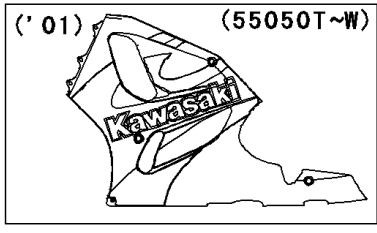

2000 Ninja® ZX™-7R PARTS DIAGRAM

Cowling Lower

WD

(55050P/Q)	Ebony/Green
(55050R/S)	Ebony/Silver

WD

(55051A)	Green/Black
(55051B/C)	Silver/Black

WD

(55050T/U)	Ebony/Green
(55050V/W)	Ebony/Yellow