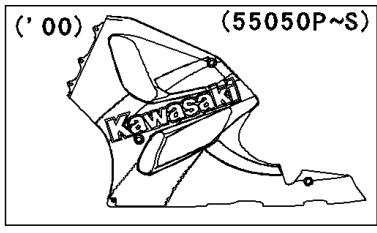

2000 Ninja® ZX™-7R PARTS DIAGRAM

Cowling Lower

WD

(55050P/Q)	Ebony/Green
(55050R/S)	Ebony/Silver

WD

(55051A)	Green/Black
(55051B/C)	Silver/Black

WD

(55050T/U)	Ebony/Green
(55050V/W)	Ebony/Yellow