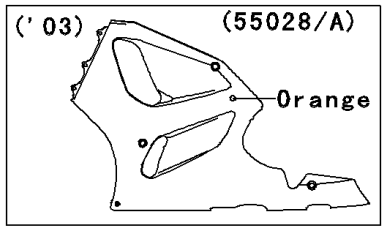

2000 Ninja® ZX™-7R PARTS DIAGRAM

Cowling Lower

WD

(55050P/Q)	Ebony/Green
(55050R/S)	Ebony/Silver

WD

(55051A)	Green/Black
(55051B/C)	Silver/Black

WD

(55050T/U)	Ebony/Green
(55050V/W)	Ebony/Yellow

WOD

2000 Ninja® ZX™-7R PARTS LIST

Cowling Lowers

ITEM NAME	PART NUMBER	QUANTITY
BRACKET,LWR COWLING,LH,LWR (Ref # 11049)	11049-1329	1
BRACKET,LWR COWLING,RH,UPP (Ref # 11049B)	11049-1390	1
BRACKET,LWR COWLING,LH,UPP (Ref # 11049C)	11049-1417	1
PAD,LWR COWLING,LH,UPP,FR (Ref # 39156)	39156-1517	1
PAD,LWR COWLING,LH,UPP,RR (Ref # 39156A)	39156-1518	1
PAD,LWR COWLING,LH,LWR (Ref # 39156B)	39156-1519	1
PAD,LWR COWLING,RH,UPP,FR (Ref # 39156C)	39156-1520	1
PAD,LWR COWLING,RH,UPP,RR (Ref # 39156D)	39156-1521	1
PAD,LWR COWLING,RH,LWR (Ref # 39156E)	39156-1522	1
MAT,LWR COWLING,RH (Ref # 53004)	53004-1098	1
COWLING,LWR,FR,EBONY (Ref # 55028C)	55028-1346-H8	1
COWLING,LWR,FR,L.GREEN (Ref # 55028F)	55028-1346-7F	1
BOLT-FLANGED,6X16,BLACK (Ref # 130)	130J0616	8
COWLING-ASSY.,LWR,LH,EBONY/GRN (Ref # 55050P)	55050-5319-FH	1
COWLING-ASSY.,LWR,RH,EBONY/GRN (Ref # 55050Q)	55050-5320-FH	1
COWLING-ASSY.,LWR,LH,EBONY/SIL (Ref # 55050R)	55050-5322-5F	1
COWLING-ASSY.,LWR,RH,EBONY/SIL (Ref # 55050S)	55050-5323-5F	1
SCREW,5X16,BLACK (Ref # 92009)	92009-1654	2
NUT,5MM (Ref # 92015)	92015-1798	2
DAMPER (Ref # 92075)	92075-1067	4
DAMPER (Ref # 92075A)	92075-1634	6
COLLAR,BLACK (Ref # 92143)	92143-1226	6
BOLT,SOCKET,6X18 (Ref # 92150)	92150-1553	6
CLAMP (Ref # 92170)	92170-1230	1
BRACKET,LWR COWLING,RH,LWR (Ref # 11049A)	11049-1389	1
BRACKET,LWR COWLING,RH,LWR (Ref # 11049D)	11049-1867	1