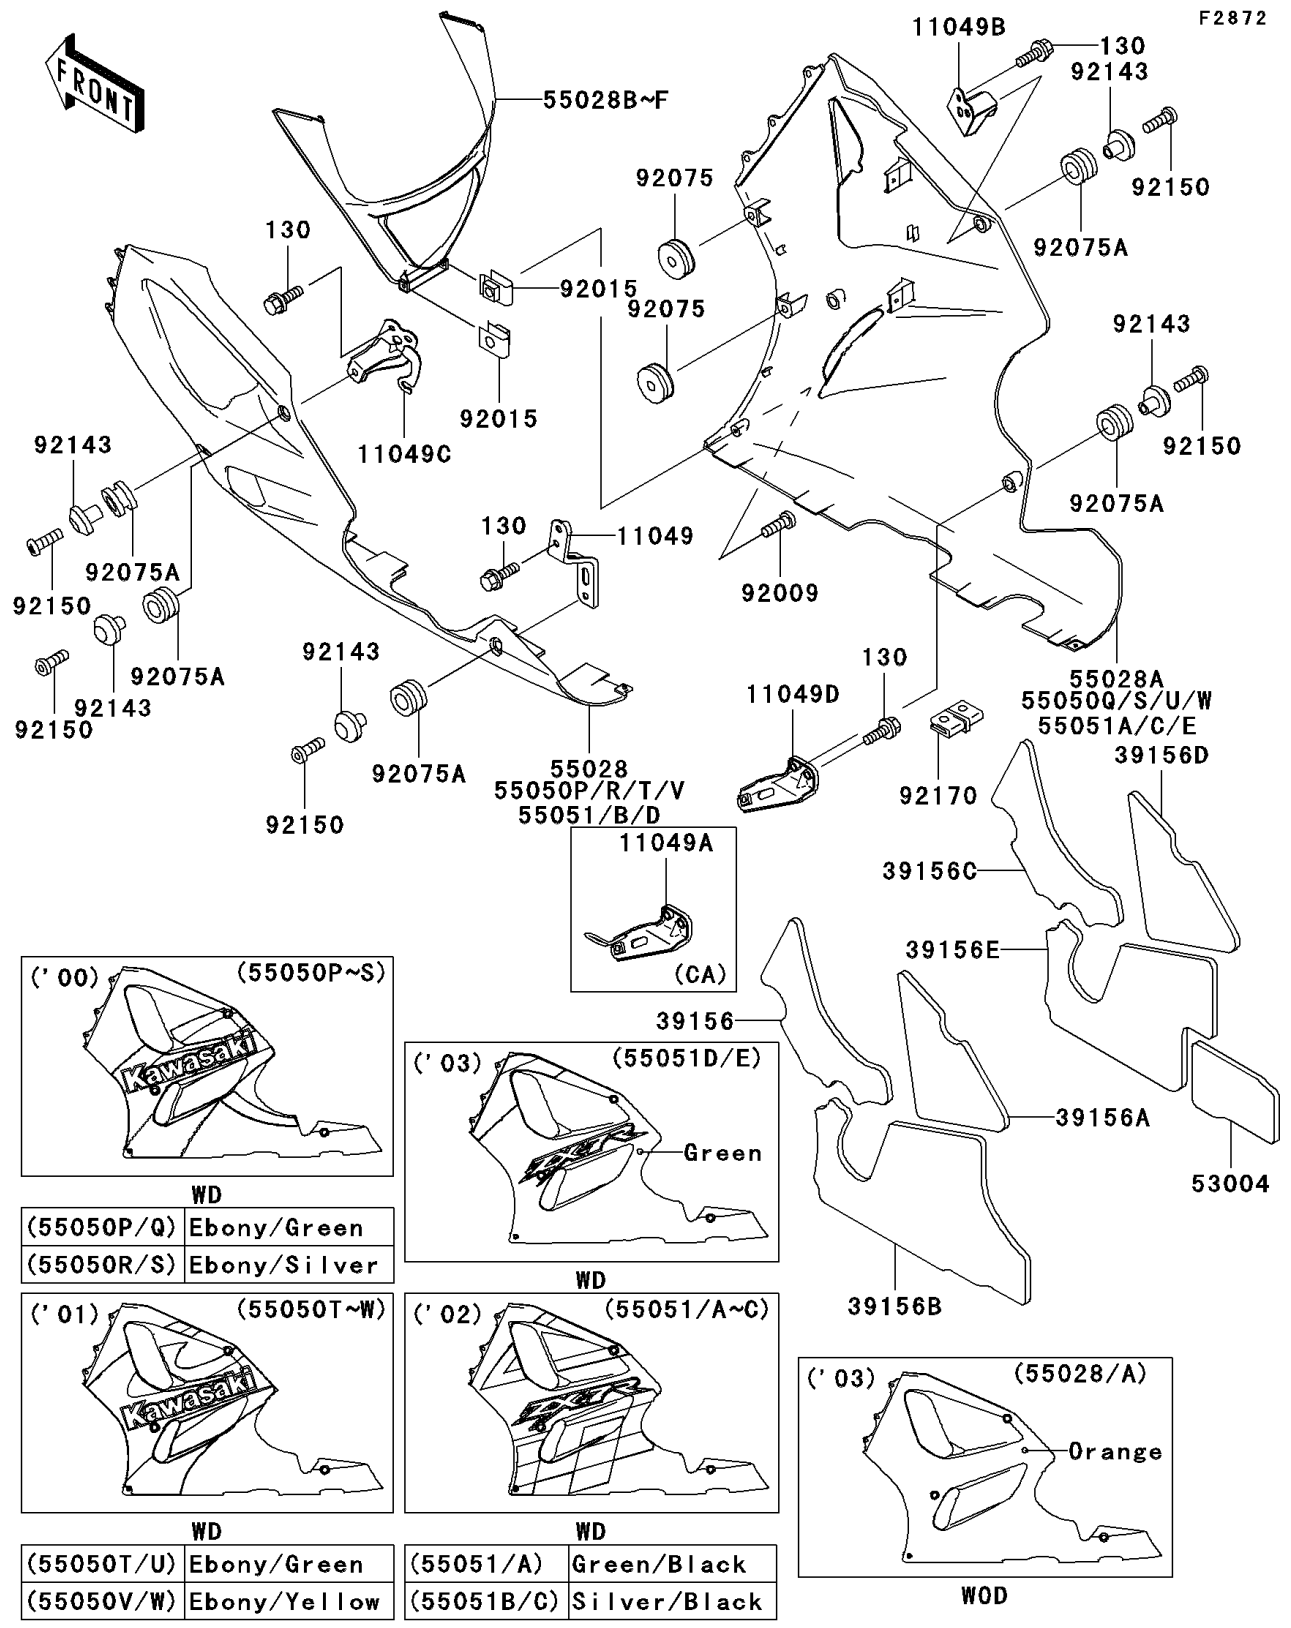

# 2001 Ninja® ZX™-7R PARTS DIAGRAM

## Cowling Lower

## 2001 Ninja® ZX™-7R PARTS LIST

### Cowling Lowers

ITEM NAME	PART NUMBER	QUANTITY
BRACKET,LWR COWLING,LH,LWR (Ref # 11049)	11049-1329	1
BRACKET,LWR COWLING,RH,UPP (Ref # 11049B)	11049-1390	1
BRACKET,LWR COWLING,LH,UPP (Ref # 11049C)	11049-1417	1
PAD,LWR COWLING,LH,UPP,FR (Ref # 39156)	39156-1517	1
PAD,LWR COWLING,LH,UPP,RR (Ref # 39156A)	39156-1518	1
PAD,LWR COWLING,LH,LWR (Ref # 39156B)	39156-1519	1
PAD,LWR COWLING,RH,UPP,FR (Ref # 39156C)	39156-1520	1
PAD,LWR COWLING,RH,UPP,RR (Ref # 39156D)	39156-1521	1
PAD,LWR COWLING,RH,LWR (Ref # 39156E)	39156-1522	1
MAT,LWR COWLING,RH (Ref # 53004)	53004-1098	1
COWLING,LWR,FR,P.C.YELLOW (Ref # 55028D)	55028-1346-1B	1
COWLING,LWR,FR,L.GREEN (Ref # 55028F)	55028-1346-7F	1
BOLT-FLANGED,6X16,BLACK (Ref # 130)	130J0616	8
COWLING-ASSY.,LWR,LH,EBONY/GRN (Ref # 55050T)	55050-5436-FH	1
COWLING-ASSY.,LWR,RH,EBONY/GRN (Ref # 55050U)	55050-5437-FH	1
COWLING-ASSY.,LWR,LH,EBONY/YEL (Ref # 55050V)	55050-5439-QB	1
COWLING-ASSY.,LWR,RH,EBONY/YEL (Ref # 55050W)	55050-5440-QB	1
SCREW,5X16,BLACK (Ref # 92009)	92009-1654	2
NUT,5MM (Ref # 92015)	92015-1798	2
DAMPER (Ref # 92075)	92075-1067	4
DAMPER (Ref # 92075A)	92075-1634	6
COLLAR,BLACK (Ref # 92143)	92143-1226	6
BOLT,SOCKET,6X18 (Ref # 92150)	92150-1553	6
CLAMP (Ref # 92170)	92170-1230	1
BRACKET,LWR COWLING,RH,LWR (Ref # 11049A)	11049-1389	1
BRACKET,LWR COWLING,RH,LWR (Ref # 11049D)	11049-1867	1