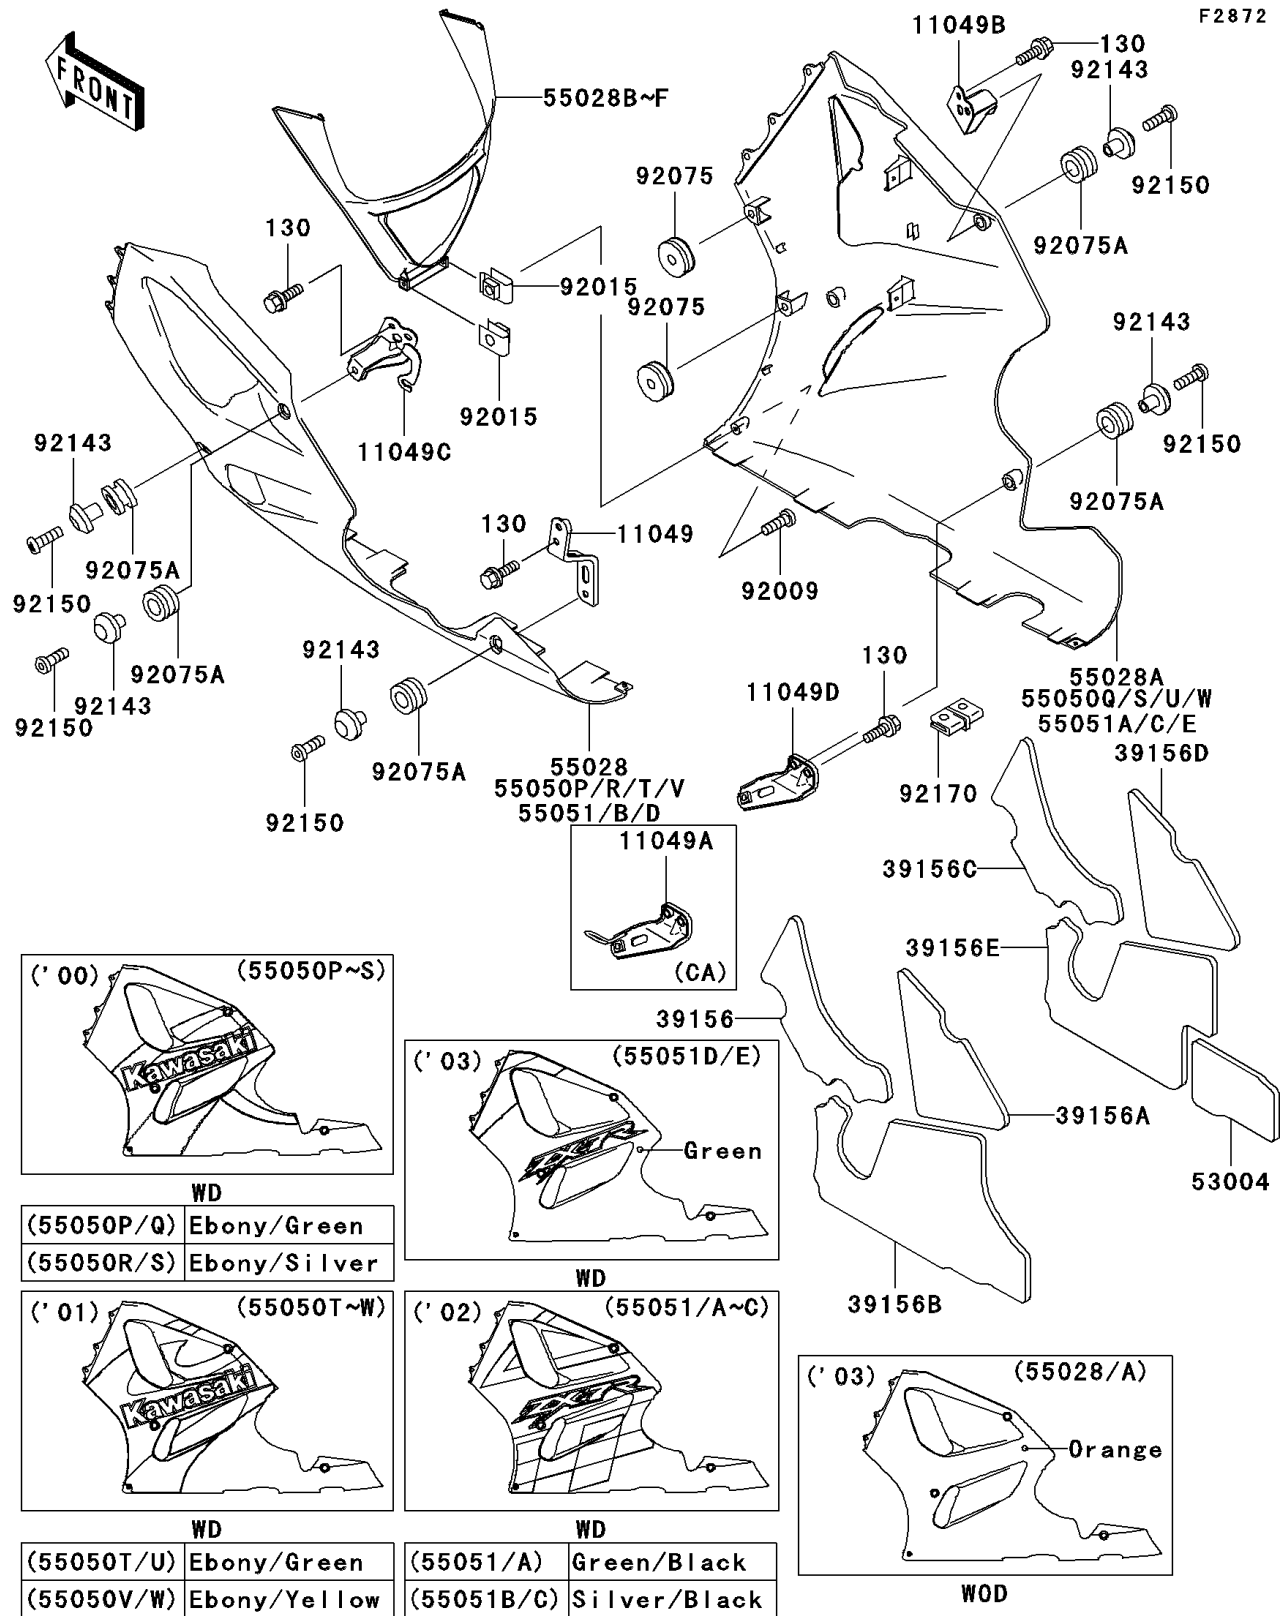

2003 Ninja® ZX™-7R PARTS DIAGRAM

Cowling Lower

WD

(55050P/Q)	Ebony/Green
(55050R/S)	Ebony/Silver

WD

(55051/A)	Green/Black
(55051B/C)	Silver/Black

WD

(55050T/U)	Ebony/Green
(55050V/W)	Ebony/Yellow

WOD

2003 Ninja® ZX™-7R PARTS LIST

Cowling Lowers

ITEM NAME	PART NUMBER	QUANTITY
BRACKET,LWR COWLING,LH,LWR (Ref # 11049)	11049-1329	1
BRACKET,LWR COWLING,RH,UPP (Ref # 11049B)	11049-1390	1
BRACKET,LWR COWLING,LH,UPP (Ref # 11049C)	11049-1417	1
PAD,LWR COWLING,LH,UPP,FR (Ref # 39156)	39156-1517	1
PAD,LWR COWLING,LH,UPP,RR (Ref # 39156A)	39156-1518	1
PAD,LWR COWLING,LH,LWR (Ref # 39156B)	39156-1519	1
PAD,LWR COWLING,RH,UPP,FR (Ref # 39156C)	39156-1520	1
PAD,LWR COWLING,RH,UPP,RR (Ref # 39156D)	39156-1521	1
PAD,LWR COWLING,RH,LWR (Ref # 39156E)	39156-1522	1
MAT,LWR COWLING,RH (Ref # 53004)	53004-1098	1
COWLING,LWR,LH,P.B.ORANGE (Ref # 55028)	55028-1344-470	1
COWLING,LWR,RH,P.B.ORANGE (Ref # 55028A)	55028-1345-470	1
COWLING,LWR,FR,P.B.ORANGE (Ref # 55028E)	55028-1346-470	1
COWLING,LWR,FR,L.GREEN (Ref # 55028F)	55028-1346-7F	1
BOLT-FLANGED,6X16,BLACK (Ref # 130)	130J0616	8
COWLING,LWR,LH,L.GREEN (Ref # 55051D)	55051-5318-7F	1
COWLING,LWR,RH,L.GREEN (Ref # 55051E)	55051-5319-7F	1
SCREW,5X16,BLACK (Ref # 92009)	92009-1654	2
NUT,5MM (Ref # 92015)	92015-1798	2
DAMPER (Ref # 92075)	92075-1067	4
DAMPER (Ref # 92075A)	92075-1634	6
COLLAR,BLACK (Ref # 92143)	92143-1226	6
BOLT,SOCKET,6X18 (Ref # 92150)	92150-1553	6
CLAMP (Ref # 92170)	92170-1230	1
BRACKET,LWR COWLING,RH,LWR (Ref # 11049A)	11049-1389	1
BRACKET,LWR COWLING,RH,LWR (Ref # 11049D)	11049-1867	1