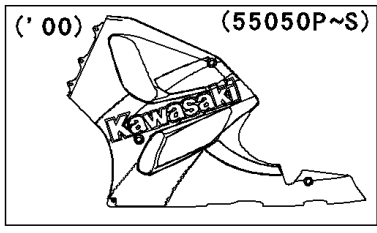

2003 Ninja® ZX™-7R PARTS DIAGRAM

Cowling Lower

WD

(55050P/Q)	Ebony/Green
(55050R/S)	Ebony/Silver

WD

(55051/A)	Green/Black
(55051B/C)	Silver/Black

WD

(55050T/U)	Ebony/Green
(55050V/W)	Ebony/Yellow