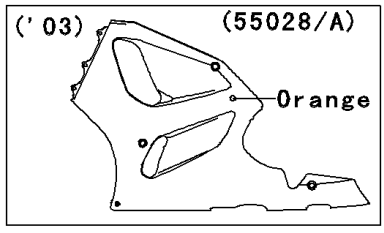

2003 Ninja® ZX™-7R PARTS DIAGRAM

Cowling Lower

WD

(55050P/Q)	Ebony/Green
(55050R/S)	Ebony/Silver

WD

(55051/A)	Green/Black
(55051B/C)	Silver/Black

WD

(55050T/U)	Ebony/Green
(55050V/W)	Ebony/Yellow

WOD

2003 Ninja® ZX™-7R PARTS LIST

Cowling Lowers

ITEM NAME	PART NUMBER	QUANTITY
BRACKET,LWR COWLING,LH,LWR (Ref # 11049)	11049-1329	1
BRACKET,LWR COWLING,RH,UPP (Ref # 11049B)	11049-1390	1
BRACKET,LWR COWLING,LH,UPP (Ref # 11049C)	11049-1417	1
PAD,LWR COWLING,LH,UPP,FR (Ref # 39156)	39156-1517	1
PAD,LWR COWLING,LH,UPP,RR (Ref # 39156A)	39156-1518	1
PAD,LWR COWLING,LH,LWR (Ref # 39156B)	39156-1519	1
PAD,LWR COWLING,RH,UPP,FR (Ref # 39156C)	39156-1520	1
PAD,LWR COWLING,RH,UPP,RR (Ref # 39156D)	39156-1521	1
PAD,LWR COWLING,RH,LWR (Ref # 39156E)	39156-1522	1
MAT,LWR COWLING,RH (Ref # 53004)	53004-1098	1
COWLING,LWR,LH,P.B.ORANGE (Ref # 55028)	55028-1344-470	1
COWLING,LWR,RH,P.B.ORANGE (Ref # 55028A)	55028-1345-470	1
COWLING,LWR,FR,P.B.ORANGE (Ref # 55028E)	55028-1346-470	1
COWLING,LWR,FR,L.GREEN (Ref # 55028F)	55028-1346-7F	1
BOLT-FLANGED,6X16,BLACK (Ref # 130)	130J0616	8
COWLING,LWR,LH,L.GREEN (Ref # 55051D)	55051-5318-7F	1
COWLING,LWR,RH,L.GREEN (Ref # 55051E)	55051-5319-7F	1
SCREW,5X16,BLACK (Ref # 92009)	92009-1654	2
NUT,5MM (Ref # 92015)	92015-1798	2
DAMPER (Ref # 92075)	92075-1067	4
DAMPER (Ref # 92075A)	92075-1634	6
COLLAR,BLACK (Ref # 92143)	92143-1226	6
BOLT,SOCKET,6X18 (Ref # 92150)	92150-1553	6
CLAMP (Ref # 92170)	92170-1230	1
BRACKET,LWR COWLING,RH,LWR (Ref # 11049A)	11049-1389	1
BRACKET,LWR COWLING,RH,LWR (Ref # 11049D)	11049-1867	1