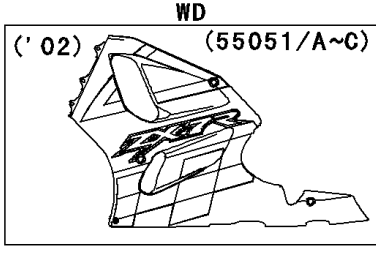

2003 Ninja® ZX™-7R PARTS DIAGRAM

Cowling Lower

WD

(55050P/Q)	Ebony/Green
(55050R/S)	Ebony/Silver

WD

(55051/A)	Green/Black
(55051B/C)	Silver/Black

WD

(55050T/U)	Ebony/Green
(55050V/W)	Ebony/Yellow