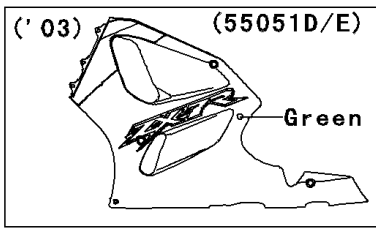

2003 Ninja® ZX™-7R PARTS DIAGRAM

Cowling Lower

WD

(55050P/Q)	Ebony/Green
(55050R/S)	Ebony/Silver

WD

(55051/A)	Green/Black
(55051B/C)	Silver/Black

WD

(55050T/U)	Ebony/Green
(55050V/W)	Ebony/Yellow

WOD

2003 Ninja® ZX™-7R PARTS LIST

Cowling Lowers

ITEM NAME	PART NUMBER	QUANTITY
BRACKET,LWR COWLING,LH,LWR (Ref # 11049)	11049-1329	1
BRACKET,LWR COWLING,RH,UPP (Ref # 11049B)	11049-1390	1
BRACKET,LWR COWLING,LH,UPP (Ref # 11049C)	11049-1417	1
PAD,LWR COWLING,LH,UPP,FR (Ref # 39156)	39156-1517	1
PAD,LWR COWLING,LH,UPP,RR (Ref # 39156A)	39156-1518	1
PAD,LWR COWLING,LH,LWR (Ref # 39156B)	39156-1519	1
PAD,LWR COWLING,RH,UPP,FR (Ref # 39156C)	39156-1520	1
PAD,LWR COWLING,RH,UPP,RR (Ref # 39156D)	39156-1521	1
PAD,LWR COWLING,RH,LWR (Ref # 39156E)	39156-1522	1
MAT,LWR COWLING,RH (Ref # 53004)	53004-1098	1
COWLING,LWR,LH,P.B.ORANGE (Ref # 55028)	55028-1344-470	1
COWLING,LWR,RH,P.B.ORANGE (Ref # 55028A)	55028-1345-470	1
COWLING,LWR,FR,P.B.ORANGE (Ref # 55028E)	55028-1346-470	1
COWLING,LWR,FR,L.GREEN (Ref # 55028F)	55028-1346-7F	1
BOLT-FLANGED,6X16,BLACK (Ref # 130)	130J0616	8
COWLING,LWR,LH,L.GREEN (Ref # 55051D)	55051-5318-7F	1
COWLING,LWR,RH,L.GREEN (Ref # 55051E)	55051-5319-7F	1
SCREW,5X16,BLACK (Ref # 92009)	92009-1654	2
NUT,5MM (Ref # 92015)	92015-1798	2
DAMPER (Ref # 92075)	92075-1067	4
DAMPER (Ref # 92075A)	92075-1634	6
COLLAR,BLACK (Ref # 92143)	92143-1226	6
BOLT,SOCKET,6X18 (Ref # 92150)	92150-1553	6
CLAMP (Ref # 92170)	92170-1230	1
BRACKET,LWR COWLING,RH,LWR (Ref # 11049A)	11049-1389	1
BRACKET,LWR COWLING,RH,LWR (Ref # 11049D)	11049-1867	1