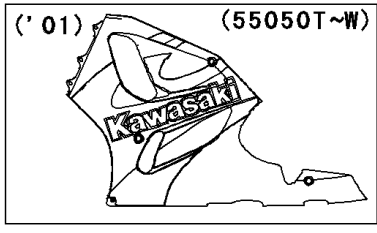

2003 Ninja® ZX™-7R PARTS DIAGRAM

Cowling Lower

WD

(55050P/Q)	Ebony/Green
(55050R/S)	Ebony/Silver

WD

(55051/A)	Green/Black
(55051B/C)	Silver/Black

WD

(55050T/U)	Ebony/Green
(55050V/W)	Ebony/Yellow