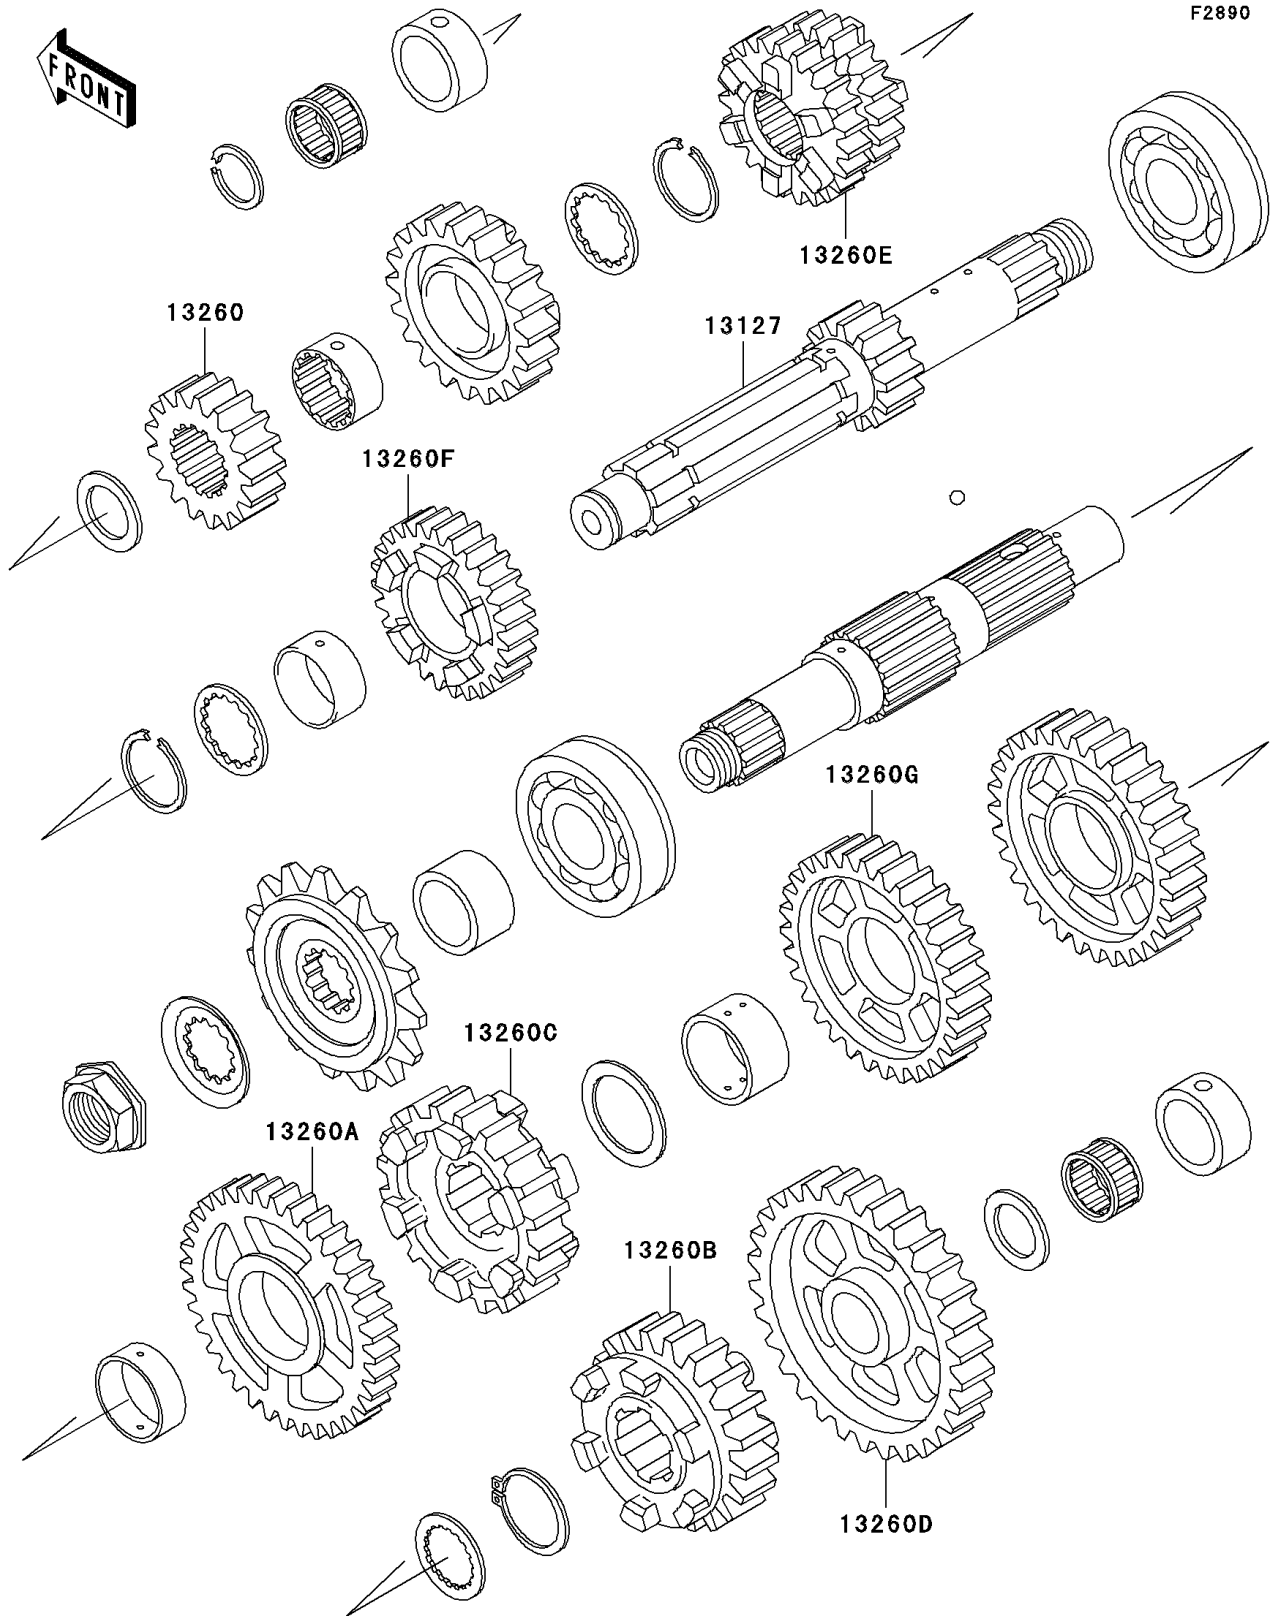

# 2000 Ninja® ZX™-7R PARTS DIAGRAM

Optional Parts(ZX-7RR Trans.)

## 2000 Ninja® ZX™-7R PARTS LIST

Optional Parts(ZX-7RR Trans.)

ITEM NAME	PART NUMBER	QUANTITY
SHAFT-TRANSMISSION INPUT (Ref # 13127)	13127-1245	1
GEAR,INPUT 2ND,19T (Ref # 13260)	13260-1530	1
GEAR,OUTPUT 2ND,36T (Ref # 13260A)	13260-1534	1
GEAR,OUTPUT 5TH,31T (Ref # 13260B)	13260-1536	1
GEAR,OUTPUT TOP,30T (Ref # 13260C)	13260-1537	1
GEAR,OUTPUT LOW,38T (Ref # 13260D)	13260-1540	1
GEAR,INPUT 3RD&4TH,21T&22T (Ref # 13260E)	13260-1610	1
GEAR,INPUT 5TH,24T (Ref # 13260F)	13260-1611	1
GEAR,OUTPUT 4TH,31T (Ref # 13260G)	13260-1614	1