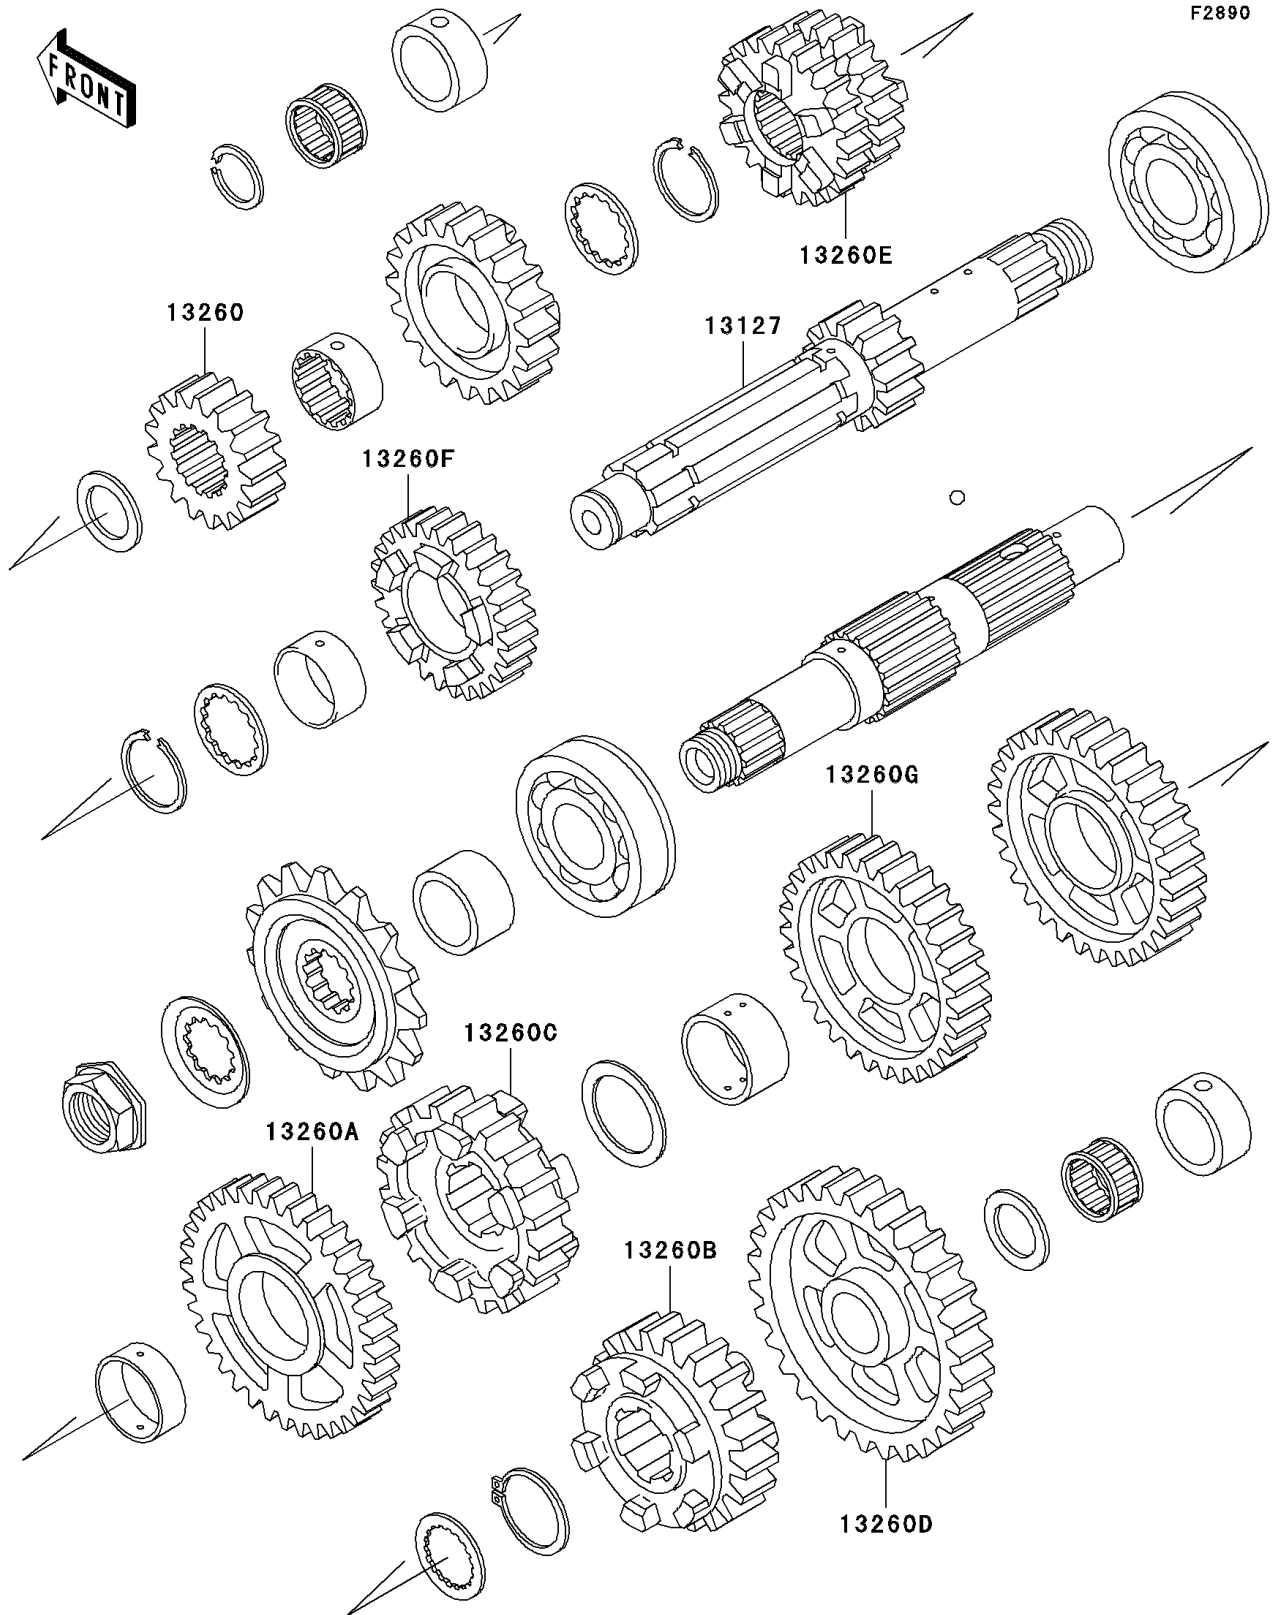

2001 Ninja® ZX™-7R PARTS DIAGRAM

Optional Parts(ZX-7RR Trans.)

2001 Ninja® ZX™-7R PARTS LIST

Optional Parts(ZX-7RR Trans.)

ITEM NAME	PART NUMBER	QUANTITY
SHAFT-TRANSMISSION INPUT (Ref # 13127)	13127-1245	1
GEAR,INPUT 2ND,19T (Ref # 13260)	13260-1530	1
GEAR,OUTPUT 2ND,36T (Ref # 13260A)	13260-1534	1
GEAR,OUTPUT 5TH,31T (Ref # 13260B)	13260-1536	1
GEAR,OUTPUT TOP,30T (Ref # 13260C)	13260-1537	1
GEAR,OUTPUT LOW,38T (Ref # 13260D)	13260-1540	1
GEAR,INPUT 3RD&4TH,21T&22T (Ref # 13260E)	13260-1610	1
GEAR,INPUT 5TH,24T (Ref # 13260F)	13260-1611	1
GEAR,OUTPUT 4TH,31T (Ref # 13260G)	13260-1614	1