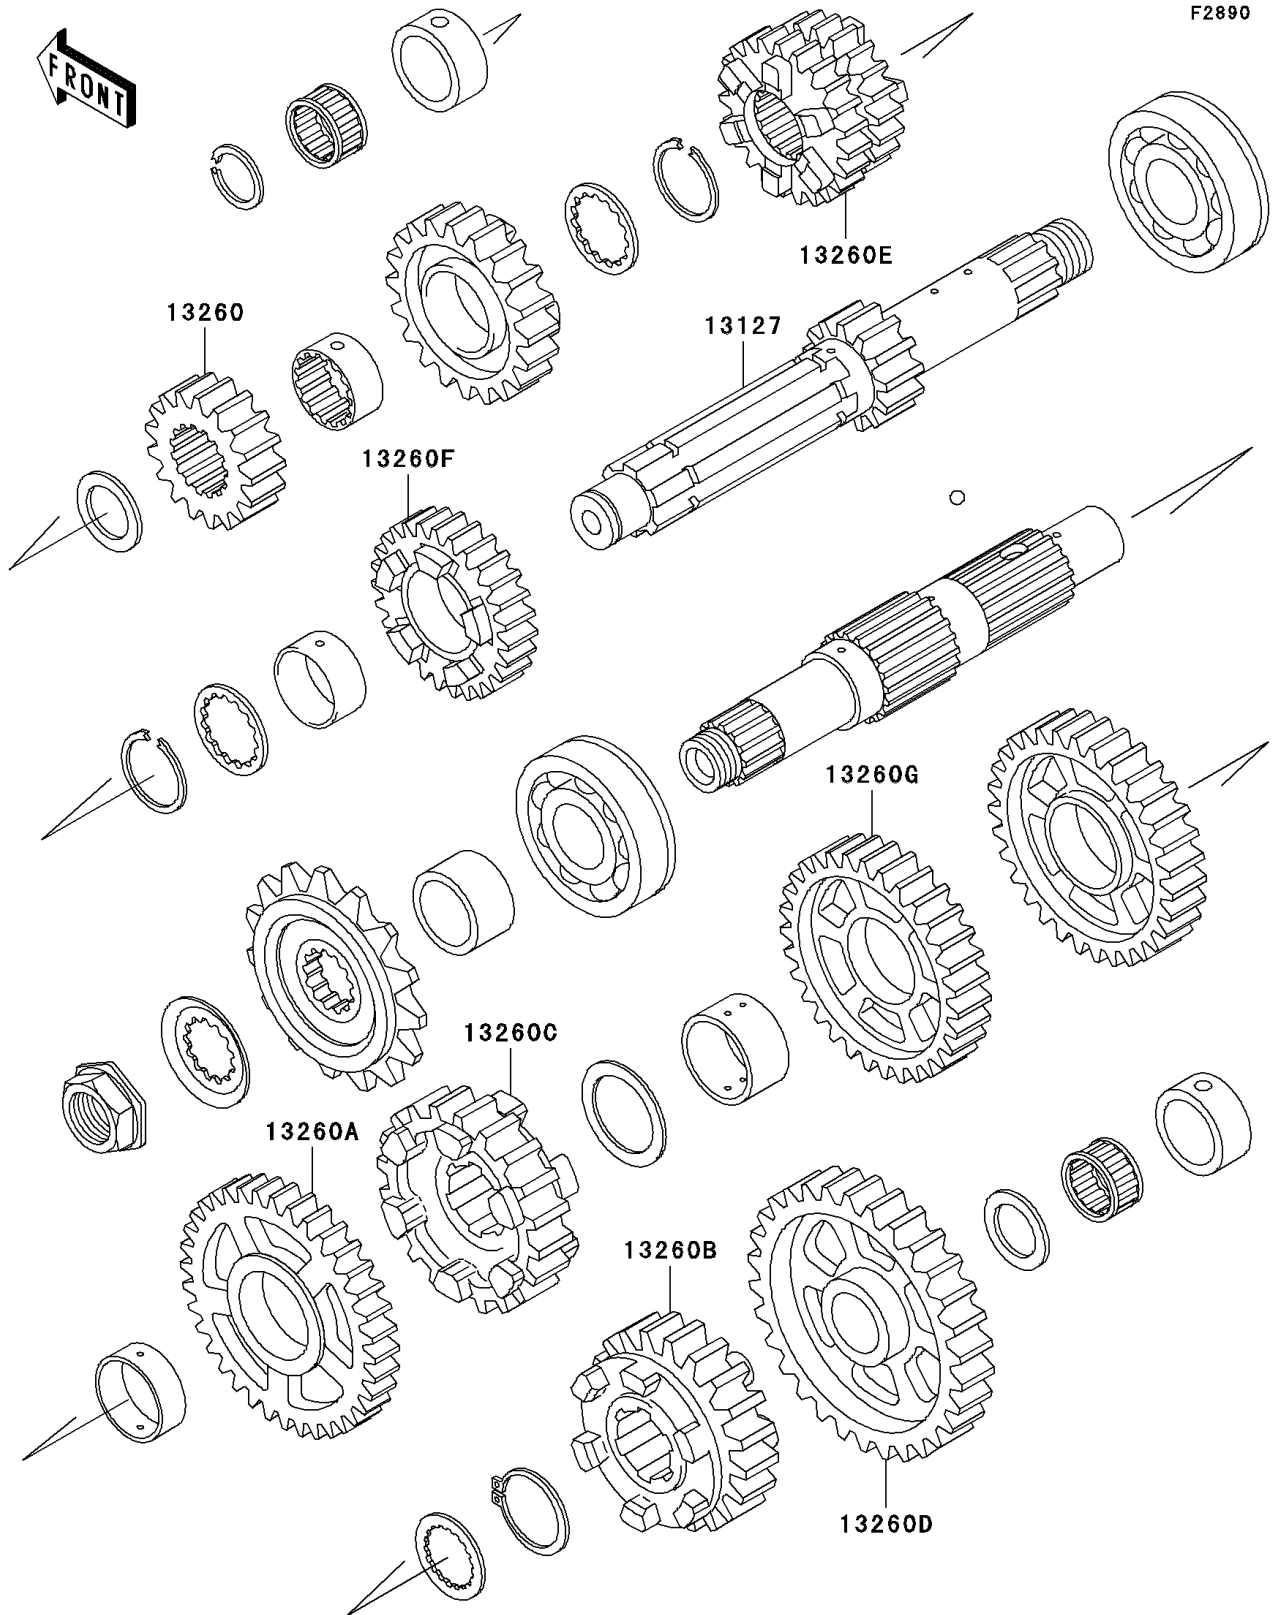

2003 Ninja® ZX™ -7R PARTS DIAGRAM

Optional Parts(ZX-7RR Trans.)

2003 Ninja® ZX™ -7R PARTS LIST

Optional Parts(ZX-7RR Trans.)

ITEM NAME	PART NUMBER	QUANTITY
SHAFT-TRANSMISSION INPUT (Ref # 13127)	13127-1245	1
GEAR,INPUT 2ND,19T (Ref # 13260)	13260-1530	1
GEAR,OUTPUT 2ND,36T (Ref # 13260A)	13260-1534	1
GEAR,OUTPUT 5TH,31T (Ref # 13260B)	13260-1536	1
GEAR,OUTPUT TOP,30T (Ref # 13260C)	13260-1537	1
GEAR,OUTPUT LOW,38T (Ref # 13260D)	13260-1540	1
GEAR,INPUT 3RD&4TH,21T&22T (Ref # 13260E)	13260-1610	1
GEAR,INPUT 5TH,24T (Ref # 13260F)	13260-1611	1
GEAR,OUTPUT 4TH,31T (Ref # 13260G)	13260-1614	1