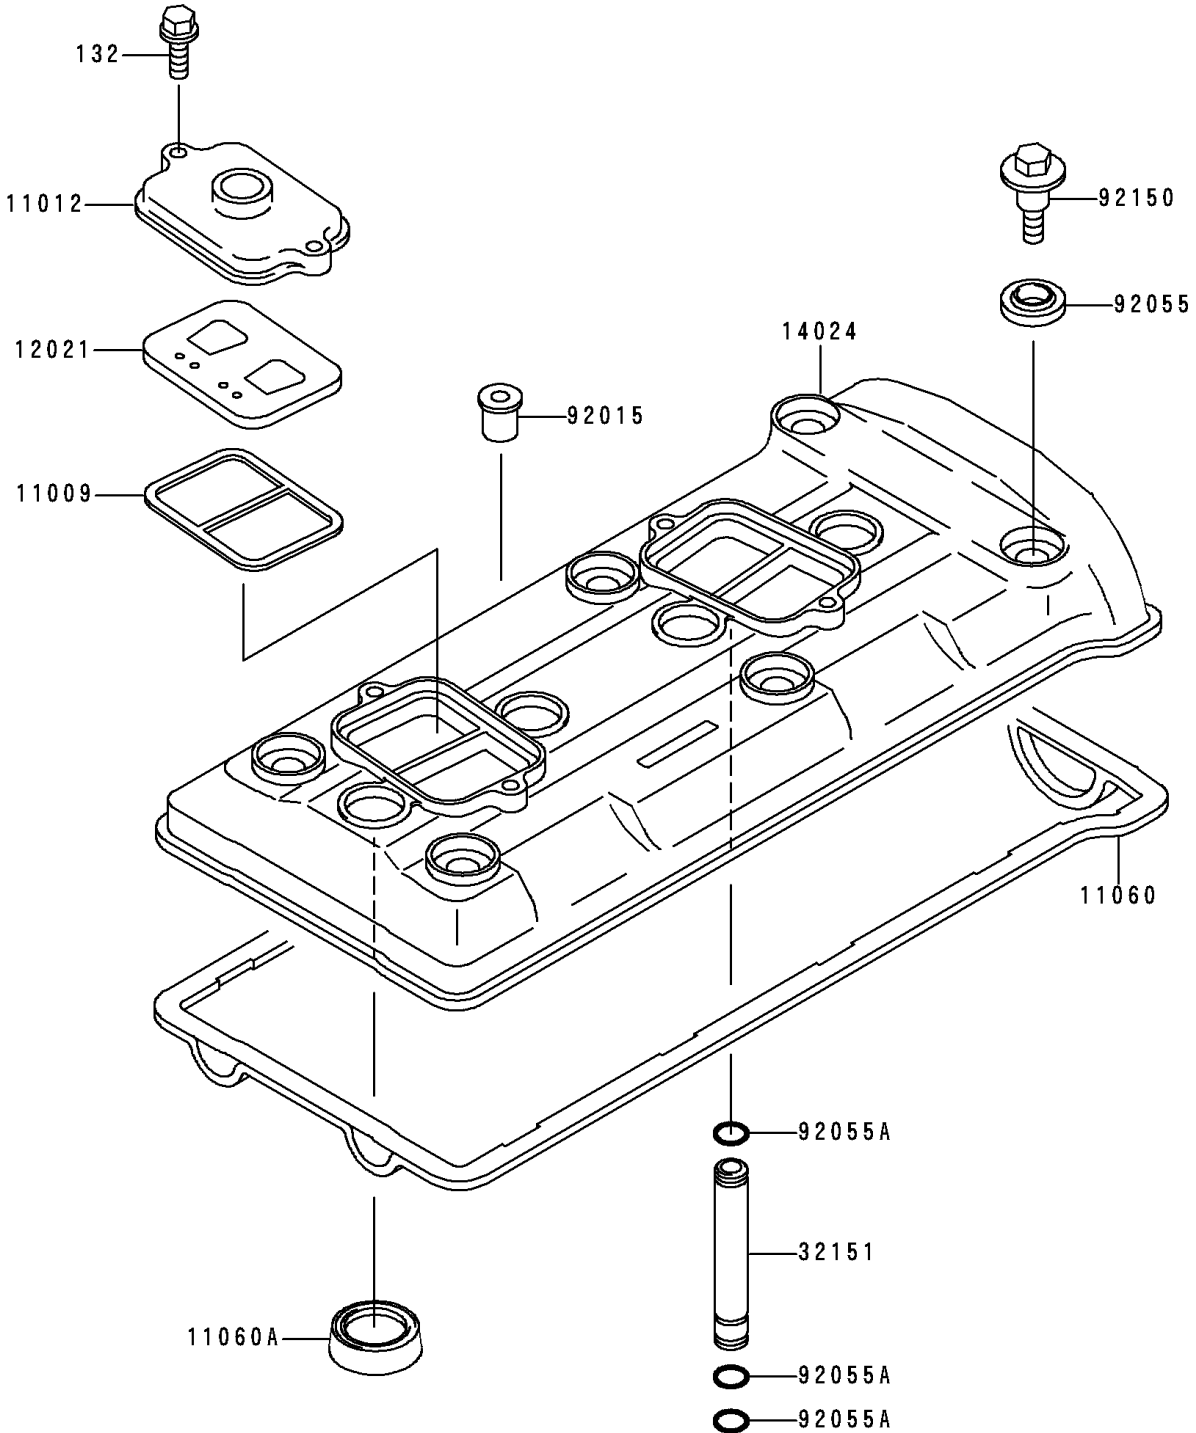

# 1994 Ninja® ZX™ -9R PARTS DIAGRAM

Cylinder Head Cover

E1112

## 1994 Ninja® ZX™-9R PARTS LIST

### Cylinder Head Cover

ITEM NAME	PART NUMBER	QUANTITY
BOLT-FLANGED-SMALL (Ref # 132)	132G0620	4
GASKET, REED VALVE (Ref # 11009)	11009-1857	2
CAP, REED VALVE (Ref # 11012)	11012-1758	2
GASKET, HEAD COVER (Ref # 11060)	11060-1076	1
GASKET, PLUG (Ref # 11060A)	11060-1077	4
VALVE-ASSY-REED (Ref # 12021)	12021-1053	2
COVER, HEAD (Ref # 14024)	14024-1996	1
PIPE (Ref # 32151)	32151-1608	4
NUT (Ref # 92015)	92015-1700	1
RING-O, HEAD COVER BOLT (Ref # 92055)	92055-1352	6
RING-O, 9X1.5 (Ref # 92055A)	92055-1509	12
BOLT, HEAD COVER (Ref # 92150)	92150-1447	6