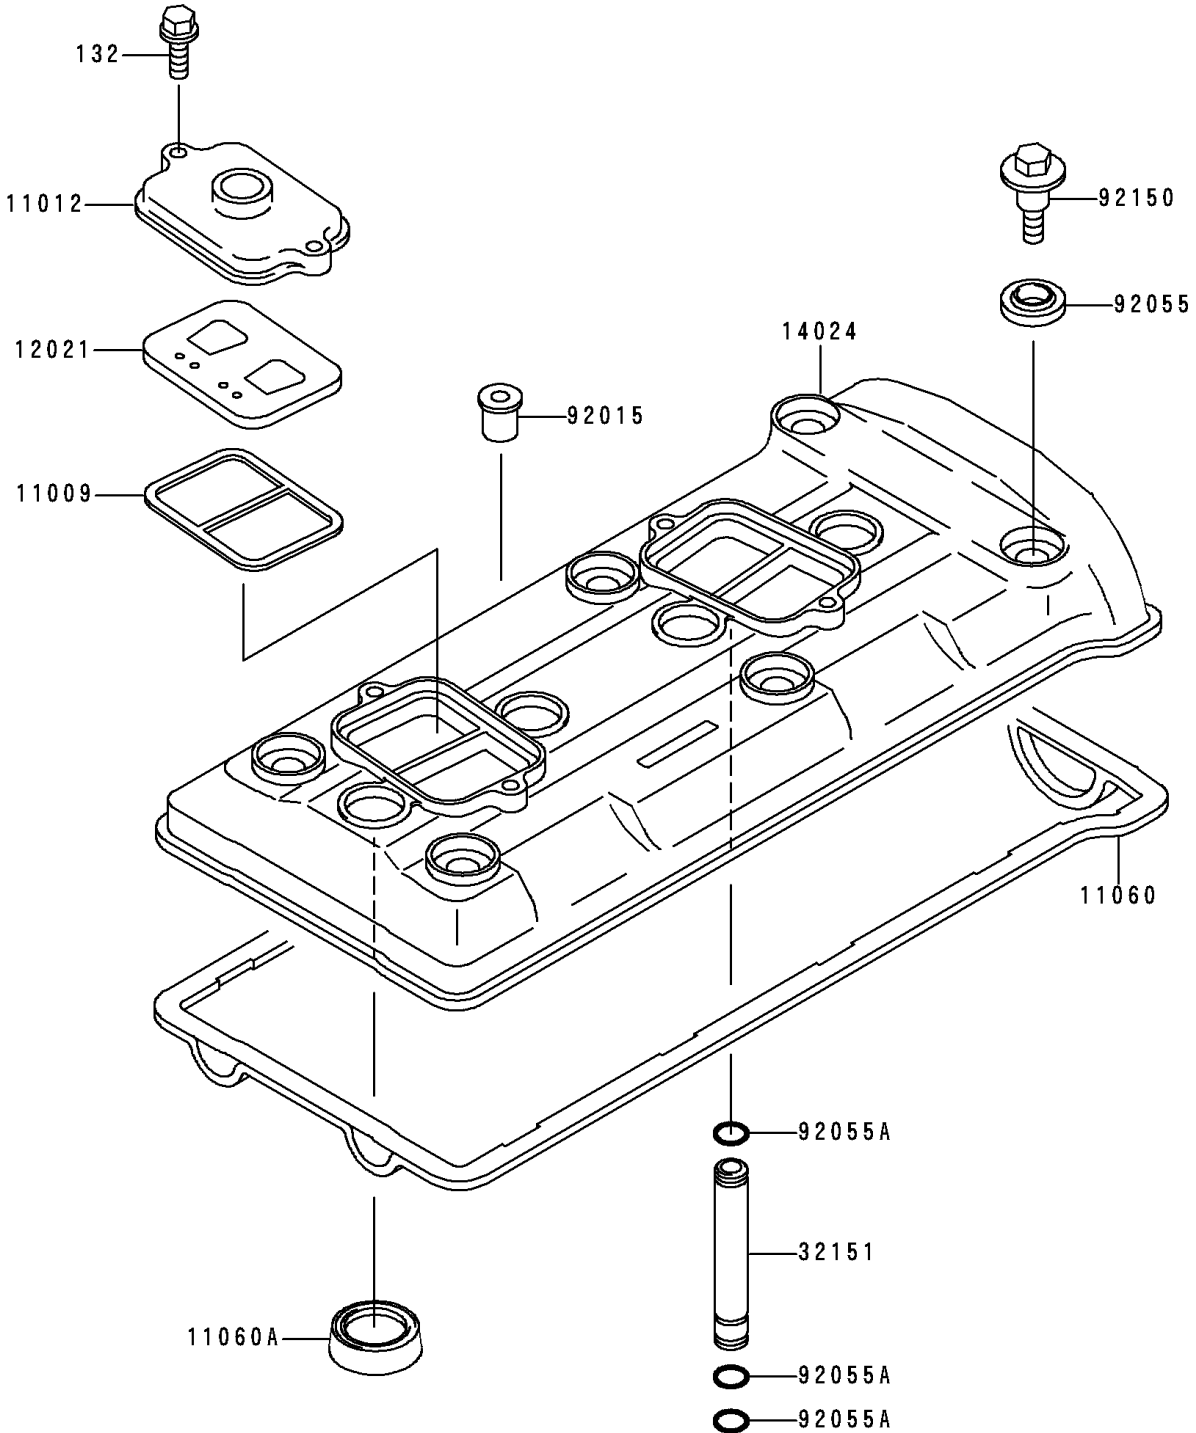

# 1995 Ninja<sup>®</sup> ZX<sup>™</sup>-9R PARTS DIAGRAM

Cylinder Head Cover

E1112

## Cylinder Head Cover

ITEM NAME	PART NUMBER	QUANTITY
BOLT-FLANGED-SMALL (Ref # 132)	132G0620	4
GASKET, REED VALVE (Ref # 11009)	11009-1857	2
CAP, REED VALVE (Ref # 11012)	11012-1758	2
GASKET, HEAD COVER (Ref # 11060)	11060-1076	1
GASKET, PLUG (Ref # 11060A)	11060-1077	4
VALVE-ASSY-REED (Ref # 12021)	12021-1053	2
COVER, HEAD (Ref # 14024)	14024-1996	1
PIPE (Ref # 32151)	32151-1608	4
NUT (Ref # 92015)	92015-1700	1
RING-O, HEAD COVER BOLT (Ref # 92055)	92055-1352	6
RING-O, 9X1.5 (Ref # 92055A)	92055-1509	12
BOLT, HEAD COVER (Ref # 92150)	92150-1447	6