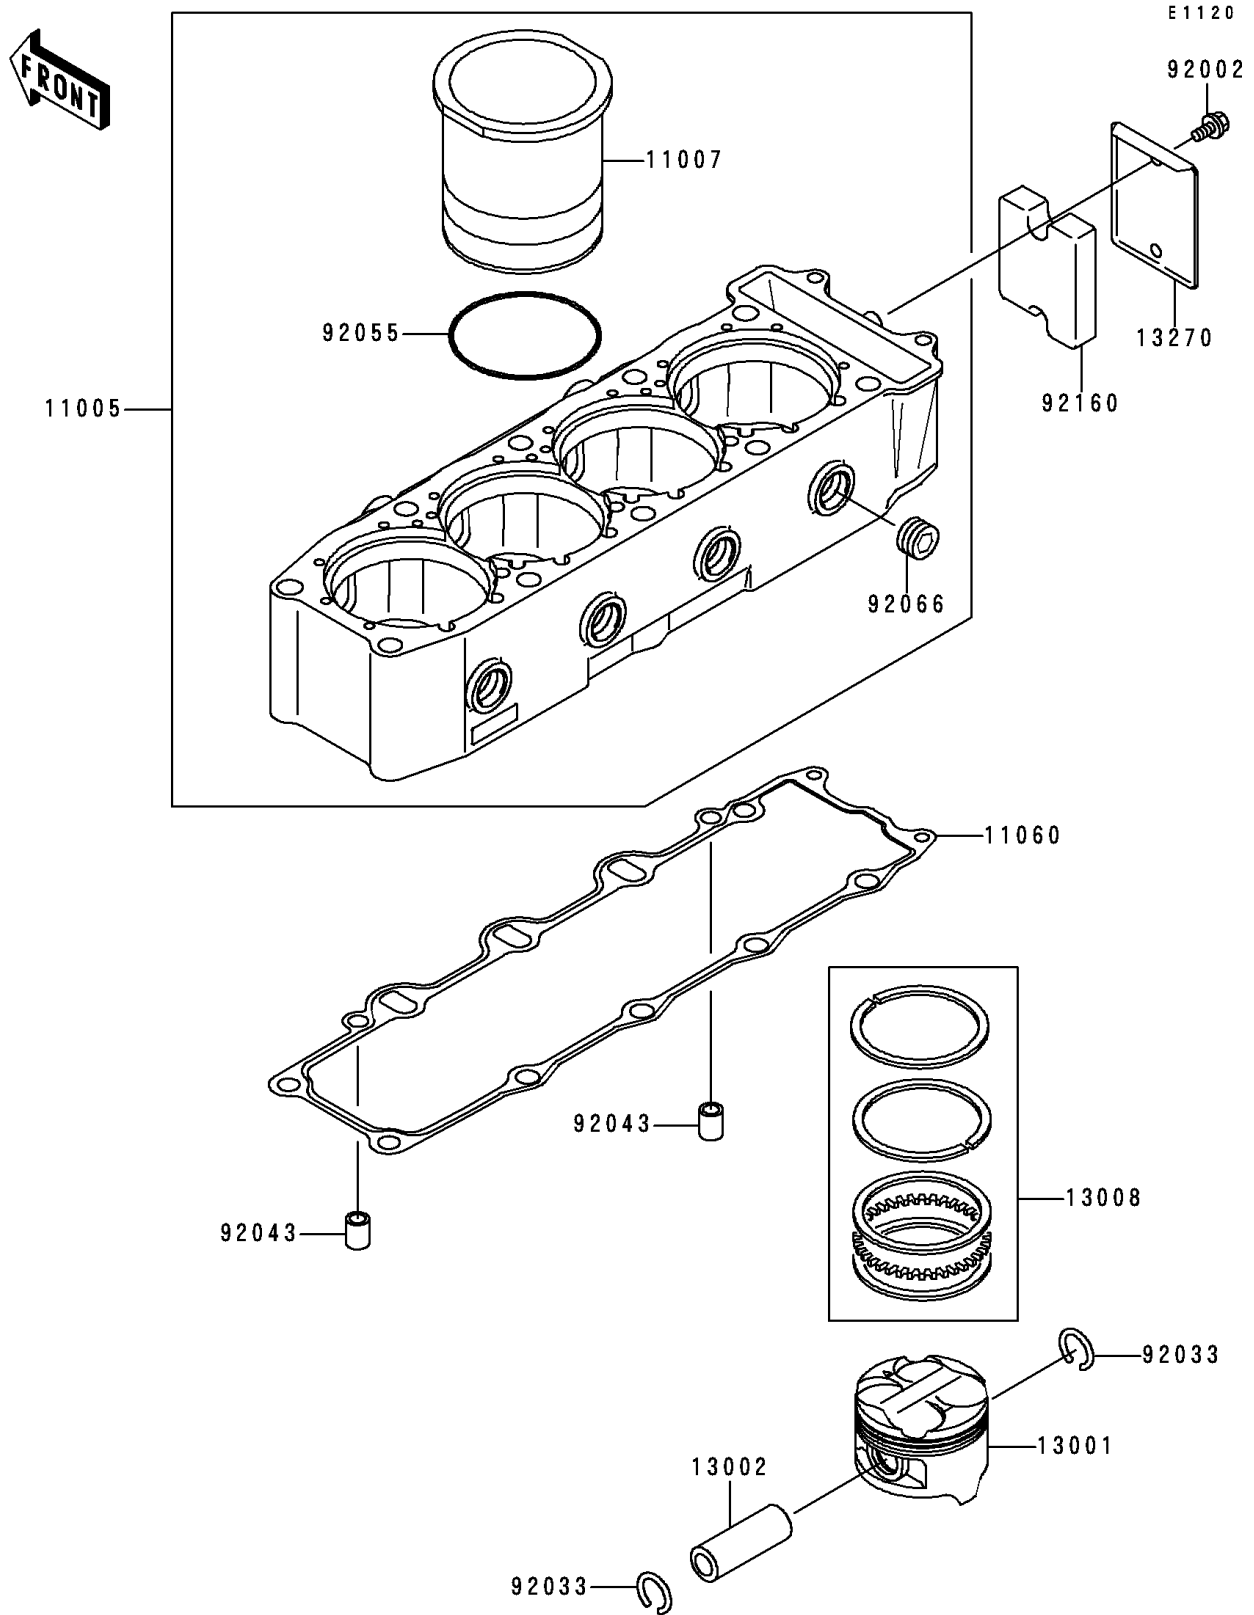

1995 Ninja® ZX™ -9R PARTS DIAGRAM

Cylinder/Piston(s)

1995 Ninja® ZX™-9R PARTS LIST

Cylinder/Piston(s)

ITEM NAME	PART NUMBER	QUANTITY
CYLINDER-ENGINE (Ref # 11005)	11005-1778	1
LINER-CYLINDER (Ref # 11007)	11007-1136	4
GASKET,CYLINDER BASE (Ref # 11060)	11060-1093	1
PISTON-ENGINE,STD (Ref # 13001)	13001-1437	4
PIN-PISTON (Ref # 13002)	13002-1086	4
RING-SET-PISTON,STD (Ref # 13008)	13008-1158	4
PLATE (Ref # 13270)	13270-1157	1
BOLT,6X8 (Ref # 92002)	92002-1604	2
RING-SNAP,20.5X1.2 (Ref # 92033)	92033-1099	8
PIN,DOWEL,10X14 (Ref # 92043)	92043-1037	2
RING-O,78.9X2.0 (Ref # 92055)	92055-1526	4
PLUG (Ref # 92066)	92066-1253	6
DAMPER (Ref # 92160)	92160-1488	1