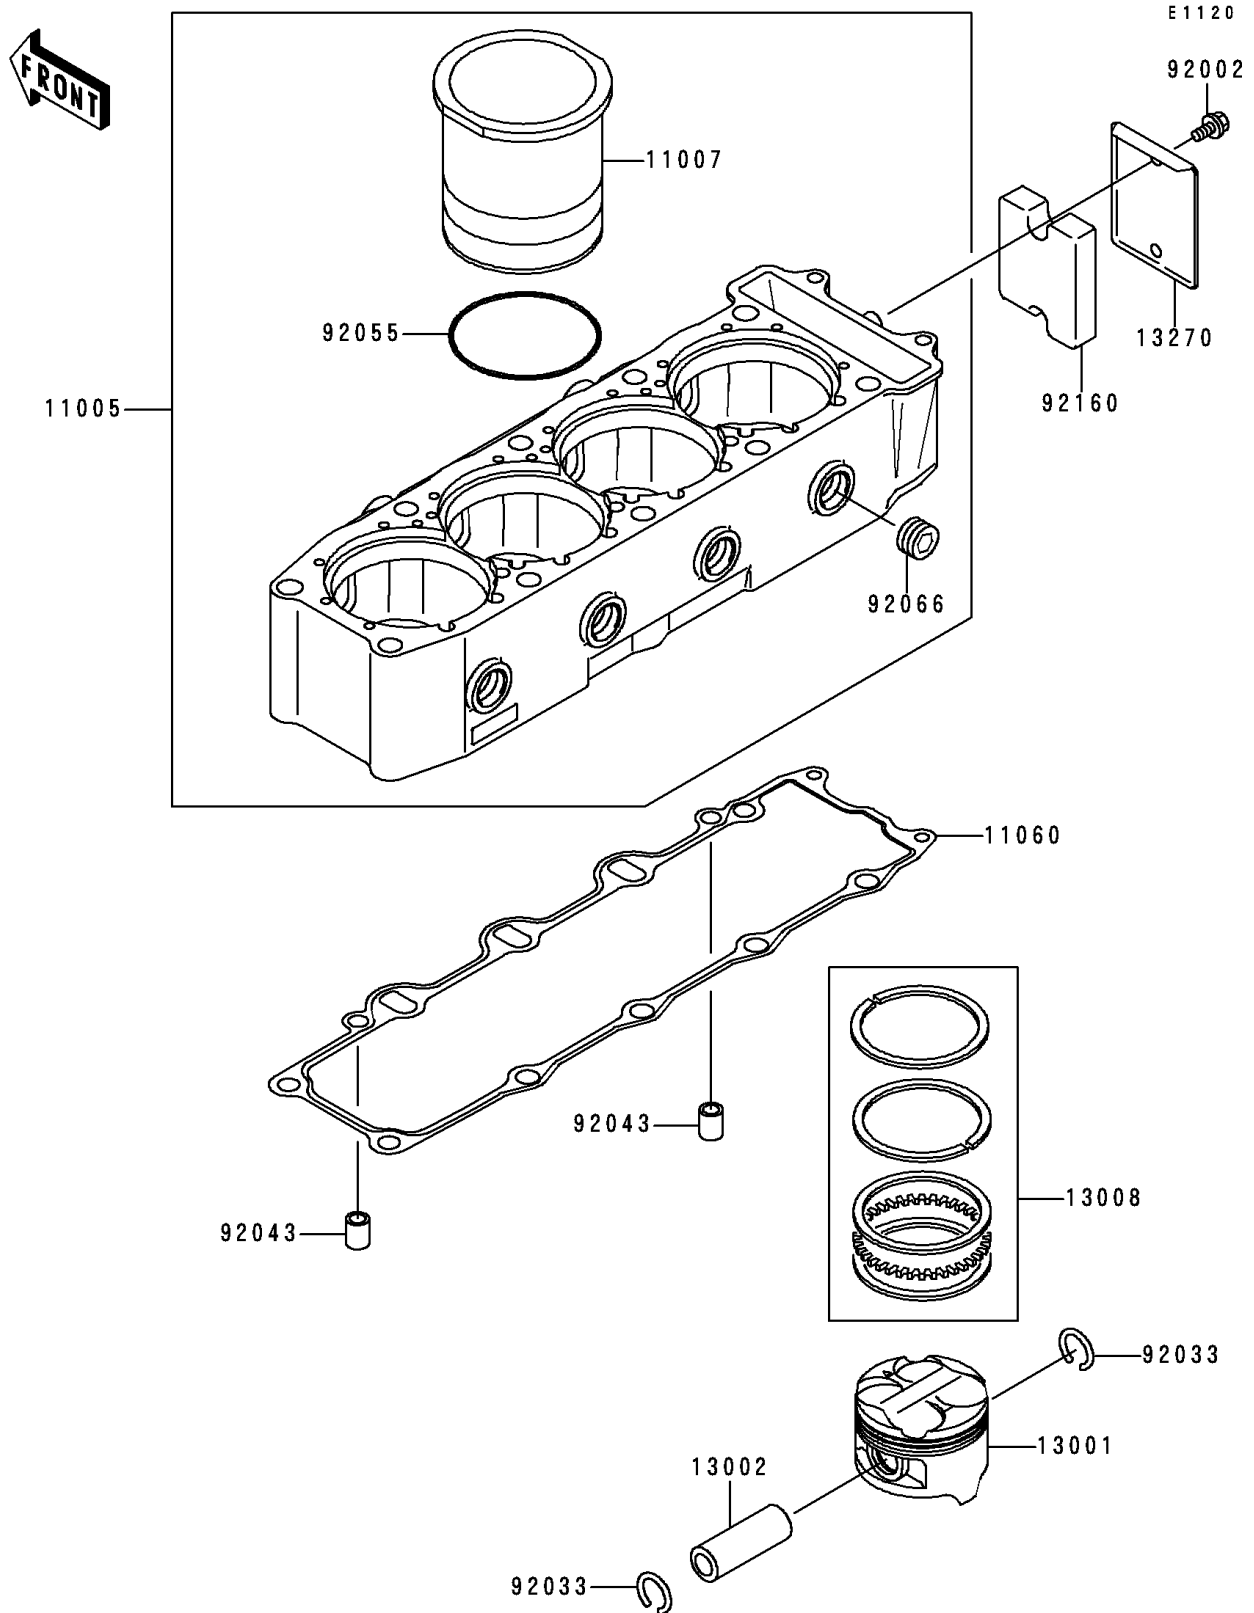

1995 Ninja® ZX™ -9R PARTS DIAGRAM

Cylinder/Piston(s)

1995 Ninja® ZX™ -9R PARTS LIST

Cylinder/Piston(s)

ITEM NAME	PART NUMBER	QUANTITY
CYLINDER-ENGINE (Ref # 11005)	11005-1778	1
LINER-CYLINDER (Ref # 11007)	11007-1136	4
GASKET,CYLINDER BASE (Ref # 11060)	11060-1093	1
PISTON-ENGINE,STD (Ref # 13001)	13001-1437	4
PIN-PISTON (Ref # 13002)	13002-1086	4
RING-SET-PISTON,STD (Ref # 13008)	13008-1158	4
PLATE (Ref # 13270)	13270-1157	1
BOLT,6X8 (Ref # 92002)	92002-1604	2
RING-SNAP,20.5X1.2 (Ref # 92033)	92033-1099	8
PIN,DOWEL,10X14 (Ref # 92043)	92043-1037	2
RING-O,78.9X2.0 (Ref # 92055)	92055-1526	4
PLUG (Ref # 92066)	92066-1253	6
DAMPER (Ref # 92160)	92160-1488	1