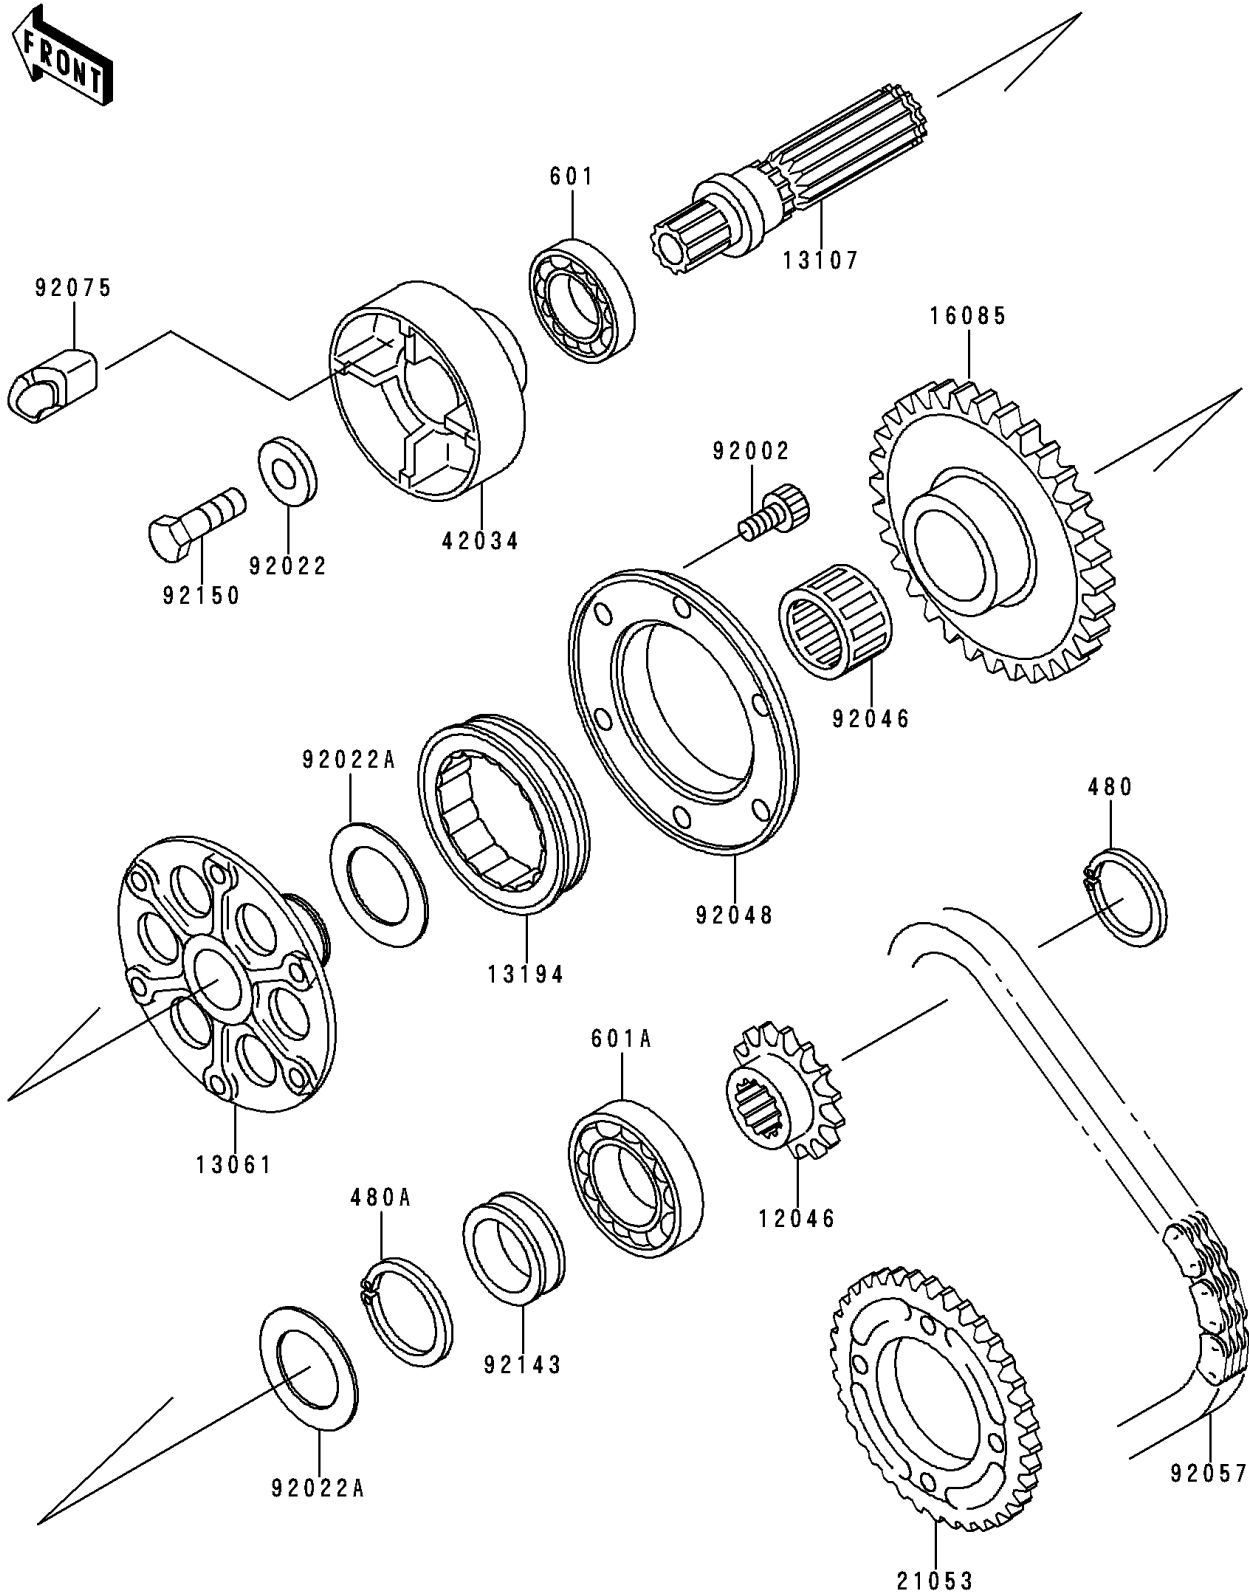

1994 Ninja® ZX™ -9R PARTS DIAGRAM

Generator Shaft

E1324

1994 Ninja® ZX™ -9R PARTS LIST

Generator Shaft

ITEM NAME	PART NUMBER	QUANTITY
CIRCLIP-TYPE-C,20MM (Ref # 480)	480J2000	1
CIRCLIP-TYPE-C,25MM (Ref # 480A)	480J2500	1
BEARING-BALL,#6203 (Ref # 601)	601A6203	1
BEARING-BALL,#6204 (Ref # 601A)	601B6204	1
SPROCKET,DRIVEN,GENERATOR (Ref # 12046)	12046-1127	1
BOSS,ONEWAY CLUTCH (Ref # 13061)	13061-1197	1
SHAFT,ONEWAY CLUTCH (Ref # 13107)	13107-1277	1
CLUTCH-ONEWAY (Ref # 13194)	13194-1095	1
GEAR,ONEWAY CLUTCH (Ref # 16085)	16085-1173	1
SPROCKET-ASSY (Ref # 21053)	21053-1063	1
COUPLING (Ref # 42034)	42034-1055	1
BOLT,SOCKET,6X12 (Ref # 92002)	92002-1796	6
WASHER,8X22X3 (Ref # 92022)	92022-1518	1
WASHER,25.3X32X0.5 (Ref # 92022A)	92022-225	2
BEARING-NEEDLE,K253020S (Ref # 92046)	92046-1022	1
RACE,ONEWAY CLUTCH (Ref # 92048)	92048-1068	1
CHAIN,GENERATOR,81RH2515M (Ref # 92057)	92057-1322	1
DAMPER,COUPLING (Ref # 92075)	92075-1790	4
COLLAR (Ref # 92143)	92143-1466	1
BOLT (Ref # 92150)	92150-1488	1