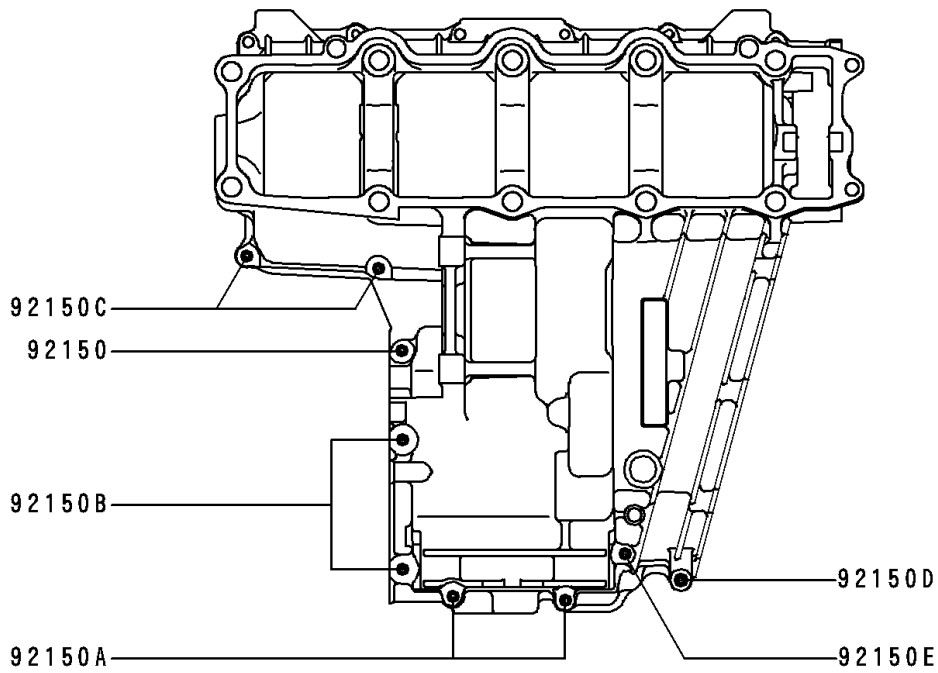

1994 Ninja® ZX™ -9R PARTS DIAGRAM

Crankcase Bolt Pattern

E1412

Upper Case

Lower Case

1994 Ninja[®] ZX[™]-9R PARTS LIST

Crankcase Bolt Pattern

ITEM NAME	PART NUMBER	QUANTITY
BOLT,6X38 (Ref # 92150)	92150-1301	7
BOLT,6X105 (Ref # 92150A)	92150-1464	2
BOLT,8X70 (Ref # 92150B)	92150-1483	2
BOLT,6X35 (Ref # 92150C)	92150-1547	4
BOLT,6X60 (Ref # 92150D)	92150-1548	1
BOLT,6X70 (Ref # 92150E)	92150-1549	1
BOLT,8X115 (Ref # 92150F)	92150-1550	1
BOLT,9X95 (Ref # 92150G)	92150-1759	10