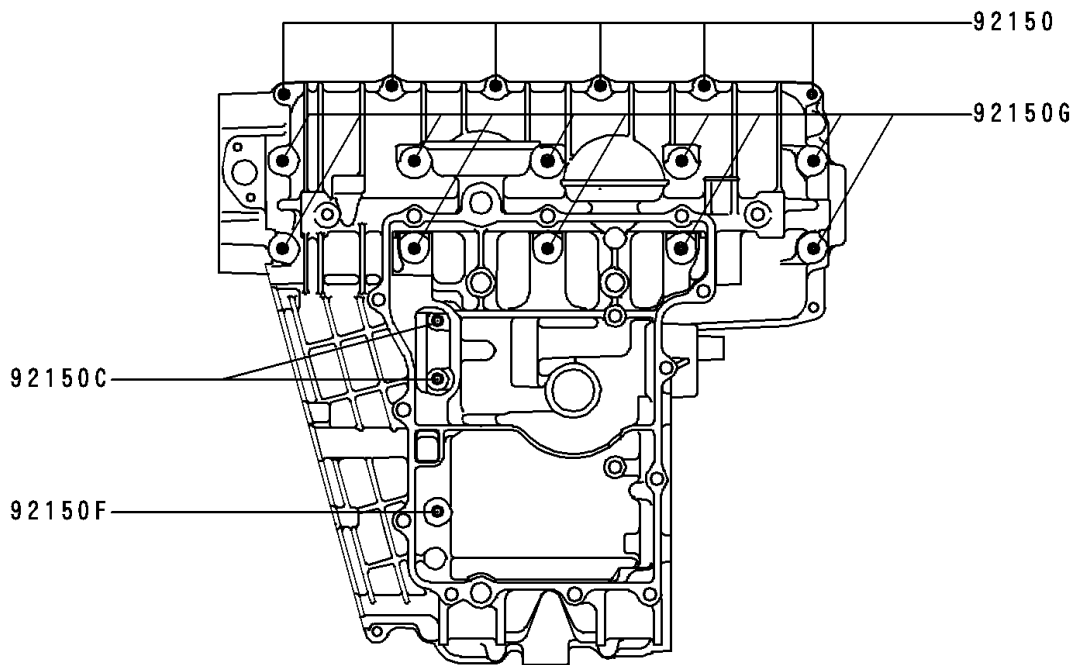

1994 Ninja® ZX™ -9R PARTS DIAGRAM

Crankcase Bolt Pattern

E1412

Upper Case

Lower Case

1994 Ninja[®] ZX[™]-9R PARTS LIST

Crankcase Bolt Pattern

ITEM NAME	PART NUMBER	QUANTITY
BOLT,6X38 (Ref # 92150)	92150-1301	7
BOLT,6X105 (Ref # 92150A)	92150-1464	2
BOLT,8X70 (Ref # 92150B)	92150-1483	2
BOLT,6X35 (Ref # 92150C)	92150-1547	4
BOLT,6X60 (Ref # 92150D)	92150-1548	1
BOLT,6X70 (Ref # 92150E)	92150-1549	1
BOLT,8X115 (Ref # 92150F)	92150-1550	1
BOLT,9X95 (Ref # 92150G)	92150-1759	10