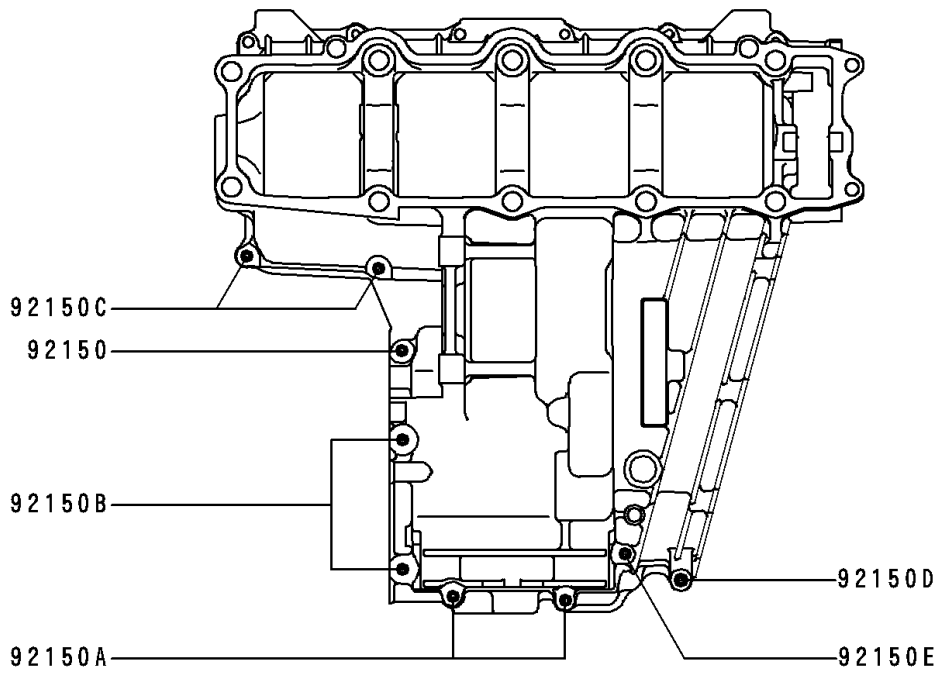

1995 Ninja[®] ZX[™] -9R PARTS DIAGRAM

Crankcase Bolt Pattern

E1412

Upper Case

Lower Case

1995 Ninja® ZX™ -9R PARTS LIST

Crankcase Bolt Pattern

ITEM NAME	PART NUMBER	QUANTITY
BOLT,6X38 (Ref # 92150)	92150-1301	7
BOLT,6X105 (Ref # 92150A)	92150-1464	2
BOLT,8X70 (Ref # 92150B)	92150-1483	2
BOLT,6X35 (Ref # 92150C)	92150-1547	4
BOLT,6X60 (Ref # 92150D)	92150-1548	1
BOLT,6X70 (Ref # 92150E)	92150-1549	1
BOLT,8X115 (Ref # 92150F)	92150-1550	1
BOLT,9X95 (Ref # 92150G)	92150-1759	10