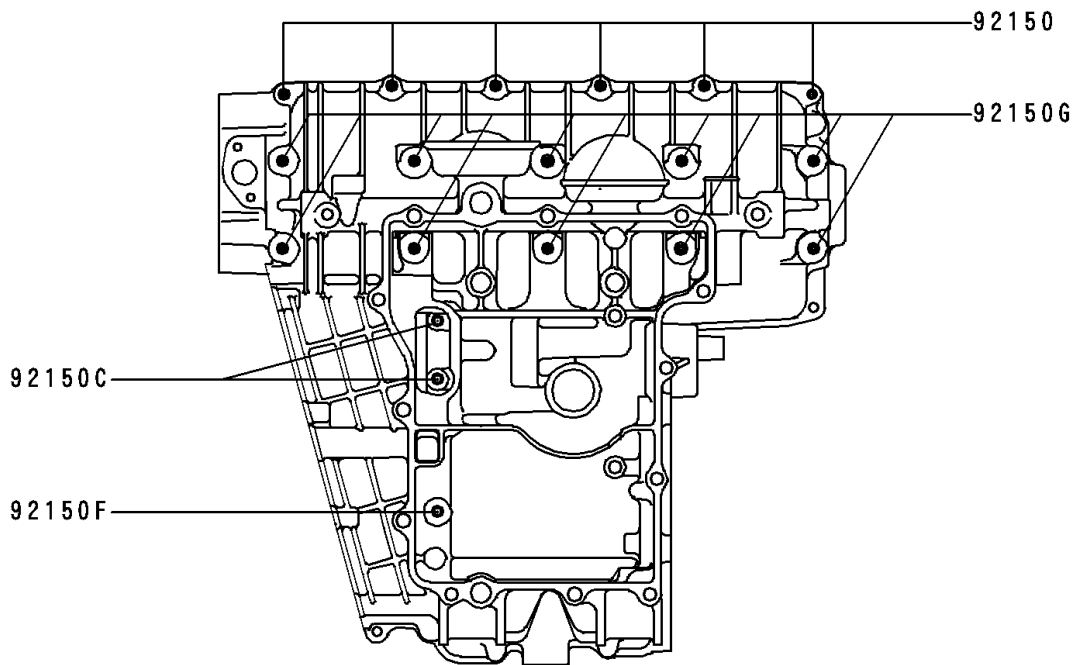

1995 Ninja[®] ZX[™] -9R PARTS DIAGRAM

Crankcase Bolt Pattern

E1412

Upper Case

Lower Case

1995 Ninja® ZX™ -9R PARTS LIST

Crankcase Bolt Pattern

ITEM NAME	PART NUMBER	QUANTITY
BOLT,6X38 (Ref # 92150)	92150-1301	7
BOLT,6X105 (Ref # 92150A)	92150-1464	2
BOLT,8X70 (Ref # 92150B)	92150-1483	2
BOLT,6X35 (Ref # 92150C)	92150-1547	4
BOLT,6X60 (Ref # 92150D)	92150-1548	1
BOLT,6X70 (Ref # 92150E)	92150-1549	1
BOLT,8X115 (Ref # 92150F)	92150-1550	1
BOLT,9X95 (Ref # 92150G)	92150-1759	10