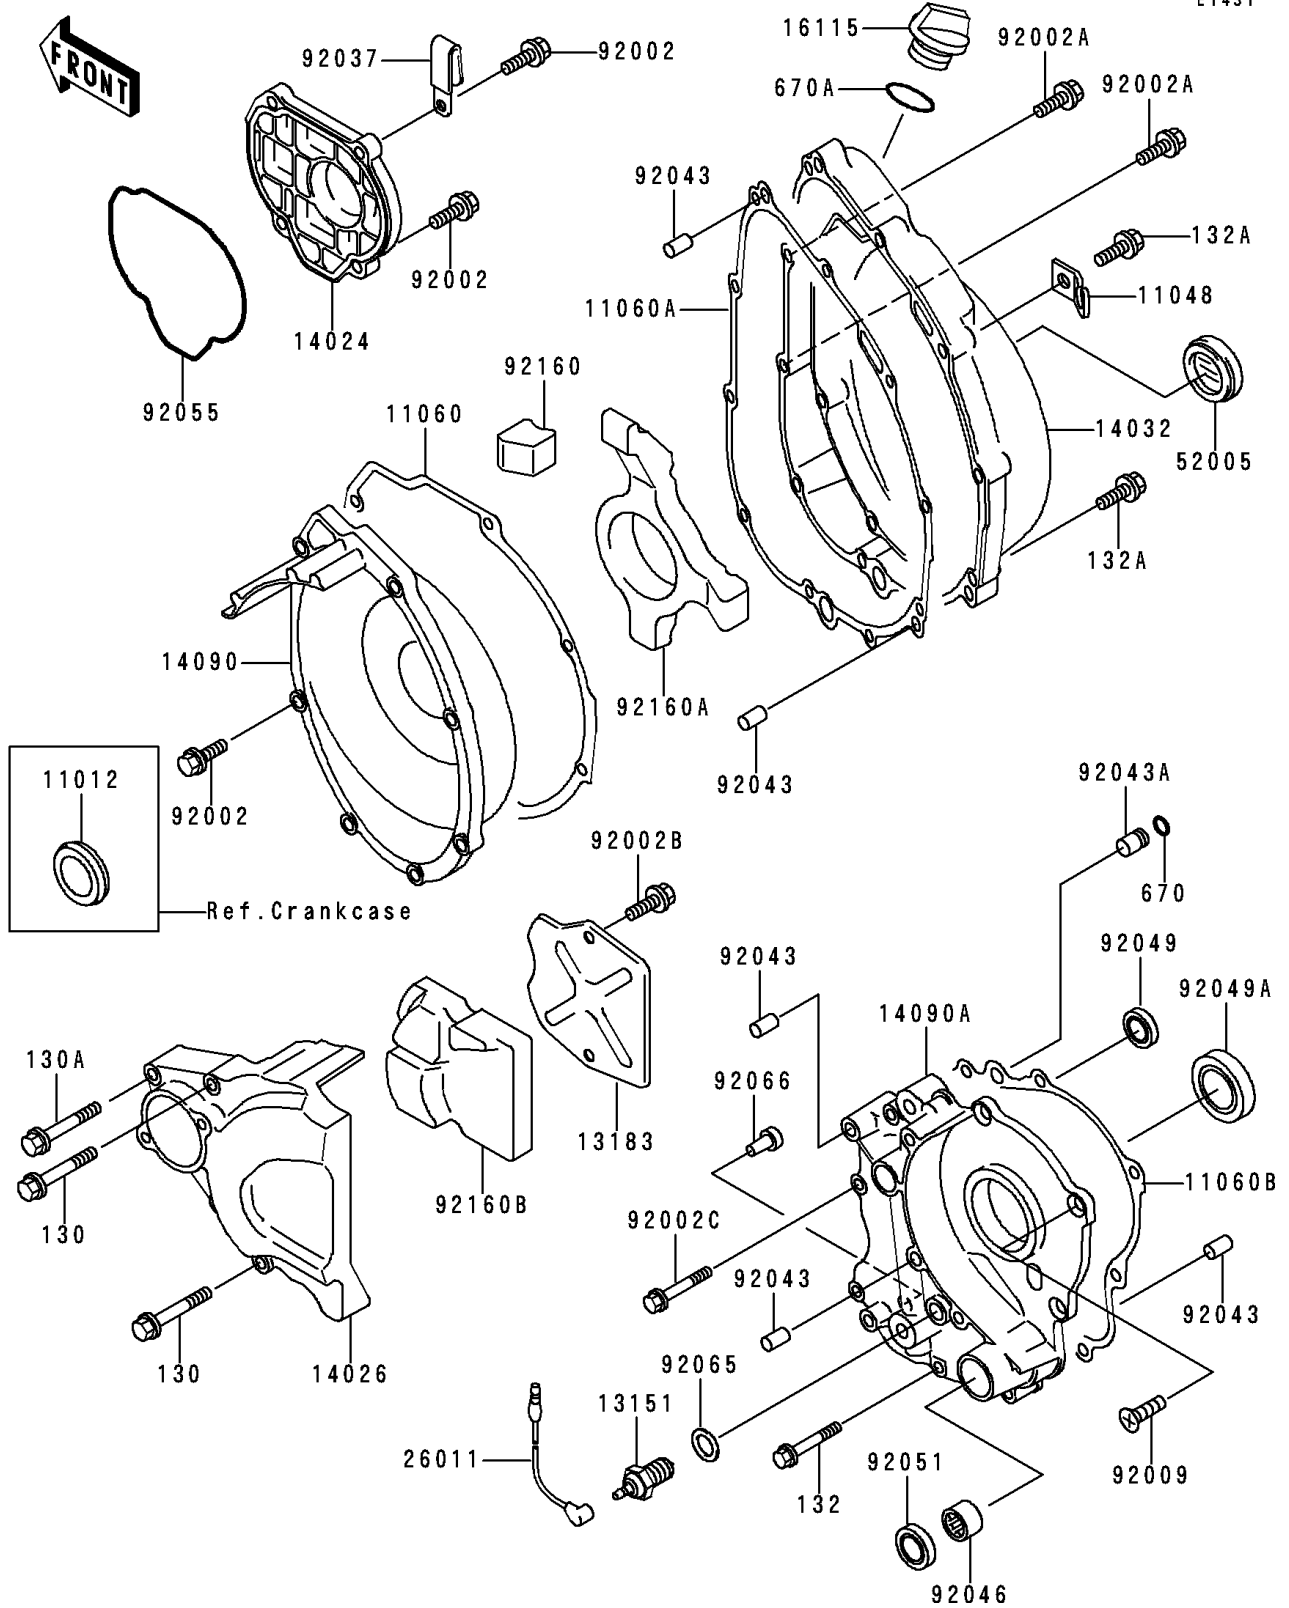

1994 Ninja® ZX™ -9R PARTS DIAGRAM

Engine Cover(s)

E1431

1994 Ninja® ZX™-9R PARTS LIST

Engine Cover(s)

ITEM NAME	PART NUMBER	QUANTITY
BOLT-FLANGED,6X35 (Ref # 130)	130J0635	2
BOLT-FLANGED,6X45,BLACK (Ref # 130A)	130J0645	2
BOLT-FLANGED-SMALL (Ref # 132)	132E0630	2
BOLT-FLANGED-SMALL (Ref # 132A)	132J0630	8
O RING,5MM (Ref # 670)	670B1505	1
O RING,20MM (Ref # 670A)	670B2020	1
CAP,LH,RCA378 (Ref # 11012)	11012-1540	1
BRACKET,THROTTLE ADJUST SCREW (Ref # 11048)	11048-1798	1
GASKET,BREATHER COVER (Ref # 11060)	11060-1356	1
GASKET,CLUTCH COVER (Ref # 11060A)	11060-1623	1
GASKET,TRANSMISSION COVER (Ref # 11060B)	11060-1660	1
SWITCH-COMP,NEUTRAL (Ref # 13151)	13151-1080	1
PLATE,CHAIN COVER (Ref # 13183)	13183-1717	1
COVER,PULSING (Ref # 14024)	14024-1998	1
COVER-CHAIN (Ref # 14026)	14026-1207	1
COVER-CLUTCH (Ref # 14032)	14032-1367	1
COVER,BREATHER (Ref # 14090)	14090-1052	1
COVER,TRANSMISSION (Ref # 14090A)	14090-1673	1
CAP-OIL FILLER (Ref # 16115)	16115-1053	1
WIRE-LEAD (Ref # 26011)	26011-1510	1
GAUGE,OIL LEVEL (Ref # 52005)	52005-1057	1
BOLT,6X20 (Ref # 92002)	92002-1343	11
BOLT,6X25 (Ref # 92002A)	92002-1344	2
BOLT,6X10 (Ref # 92002B)	92002-1449	2
BOLT,6X30 (Ref # 92002C)	92002-1622	3
SCREW,6X16 (Ref # 92009)	92009-1360	3
CLAMP,WIRING HARNESS (Ref # 92037)	92037-1877	1
PIN,6.2X8X14 (Ref # 92043)	92043-1263	5
PIN (Ref # 92043A)	92043-1456	1

1994 Ninja® ZX™-9R PARTS LIST

Engine Cover(s)

ITEM NAME	PART NUMBER	QUANTITY
BEARING-NEEDLE, HK1312 (Ref # 92046)	92046-1148	1
SEAL-OIL, SD-8187 (Ref # 92049)	92049-1017	1
SEAL-OIL, TC32488 (Ref # 92049A)	92049-1361	1
SEAL-OIL, TB13225.5 (Ref # 92051)	92051-005	1
RING-O, PULSING COVER (Ref # 92055)	92055-1494	1
GASKET, 10.5X16X1, DRAIN PLUG (Ref # 92065)	92065-058	1
PLUG (Ref # 92066)	92066-1412	1
DAMPER, SOUND ARRESTER (Ref # 92160)	92160-1282	1
DAMPER, SOUND ARRESTER (Ref # 92160A)	92160-1465	1
DAMPER, CHAIN COVER (Ref # 92160B)	92160-1484	1