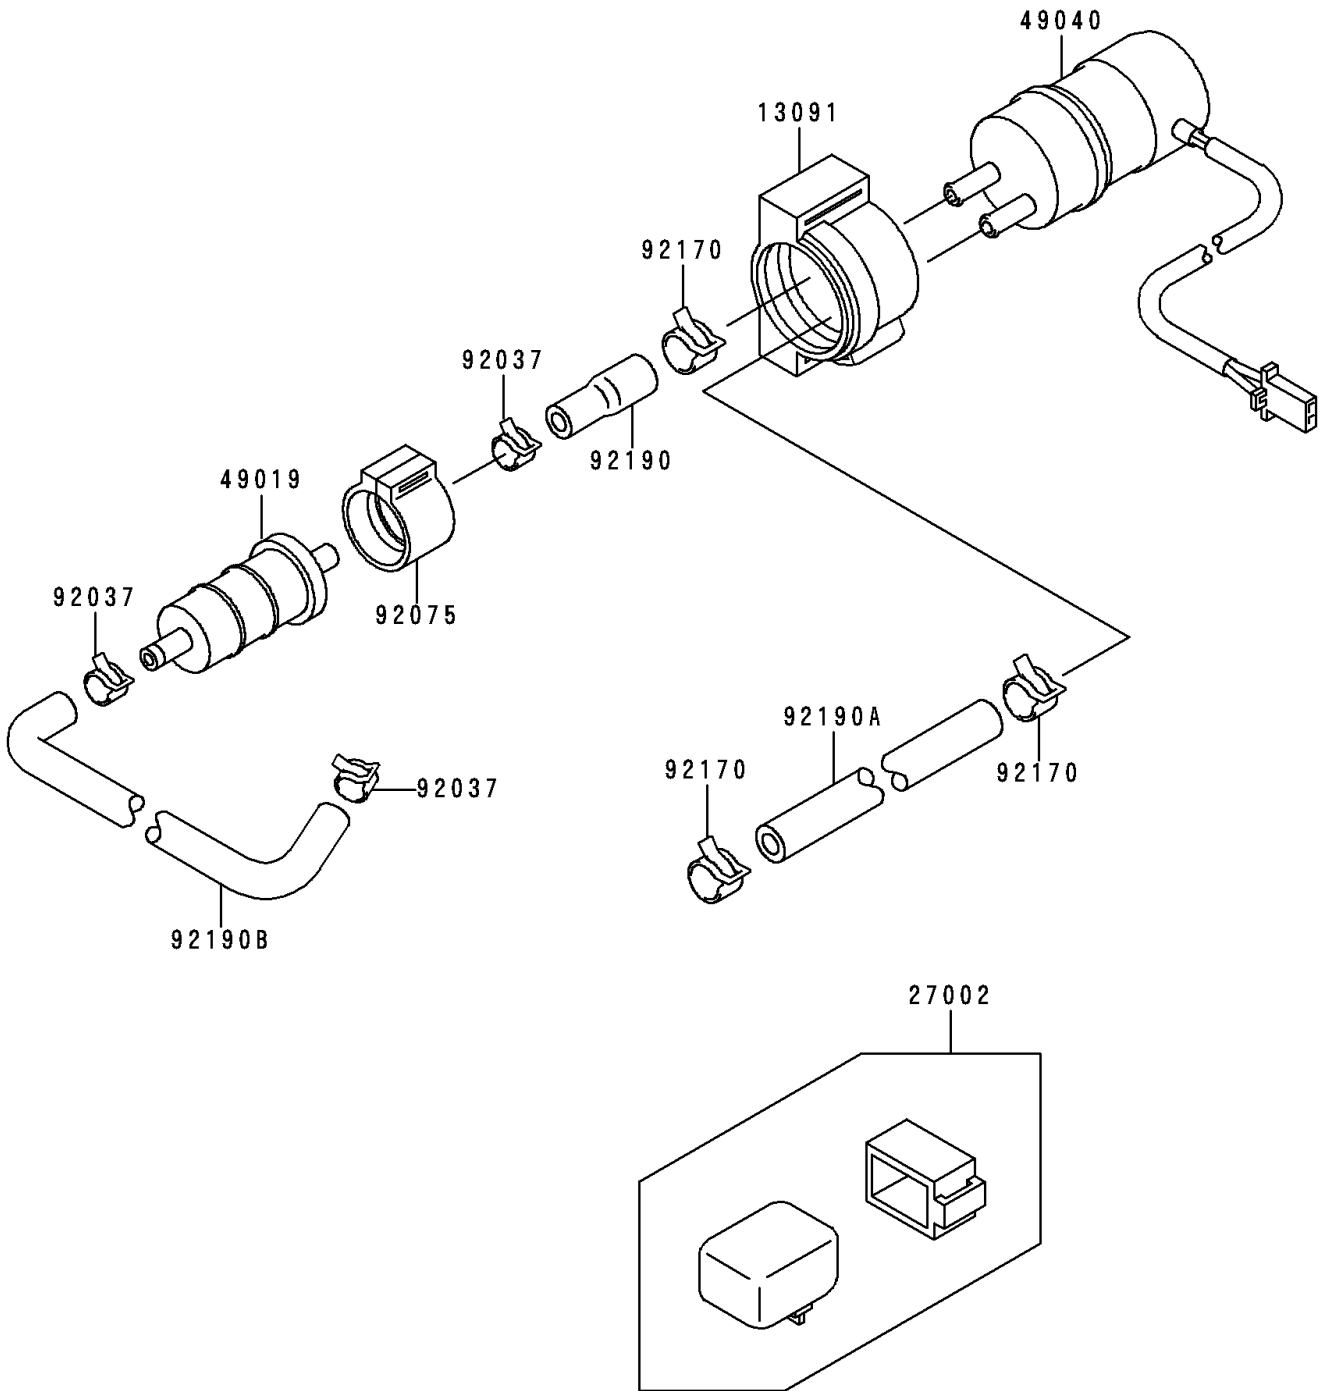

1996 Ninja® ZX™-9R PARTS DIAGRAM

Fuel Pump

E1520

1996 Ninja® ZX™-9R PARTS LIST

Fuel Pump

ITEM NAME	PART NUMBER	QUANTITY
HOLDER,FUEL PUMP (Ref # 13091)	13091-1738	1
RELAY-ASSY (Ref # 27002)	27002-1065	1
FILTER-FUEL (Ref # 49019)	49019-1055	1
PUMP-FUEL (Ref # 49040)	49040-1061	1
CLAMP (Ref # 92037)	92037-1181	3
DAMPER,FUEL FILTER (Ref # 92075)	92075-1853	1
CLAMP (Ref # 92170)	92170-1118	3
TUBE (Ref # 92190)	92190-1153	1
TUBE,CARBURETOR-PUMP (Ref # 92190A)	92190-1545	1
TUBE,TAP-FILTER (Ref # 92190B)	92190-1563	1