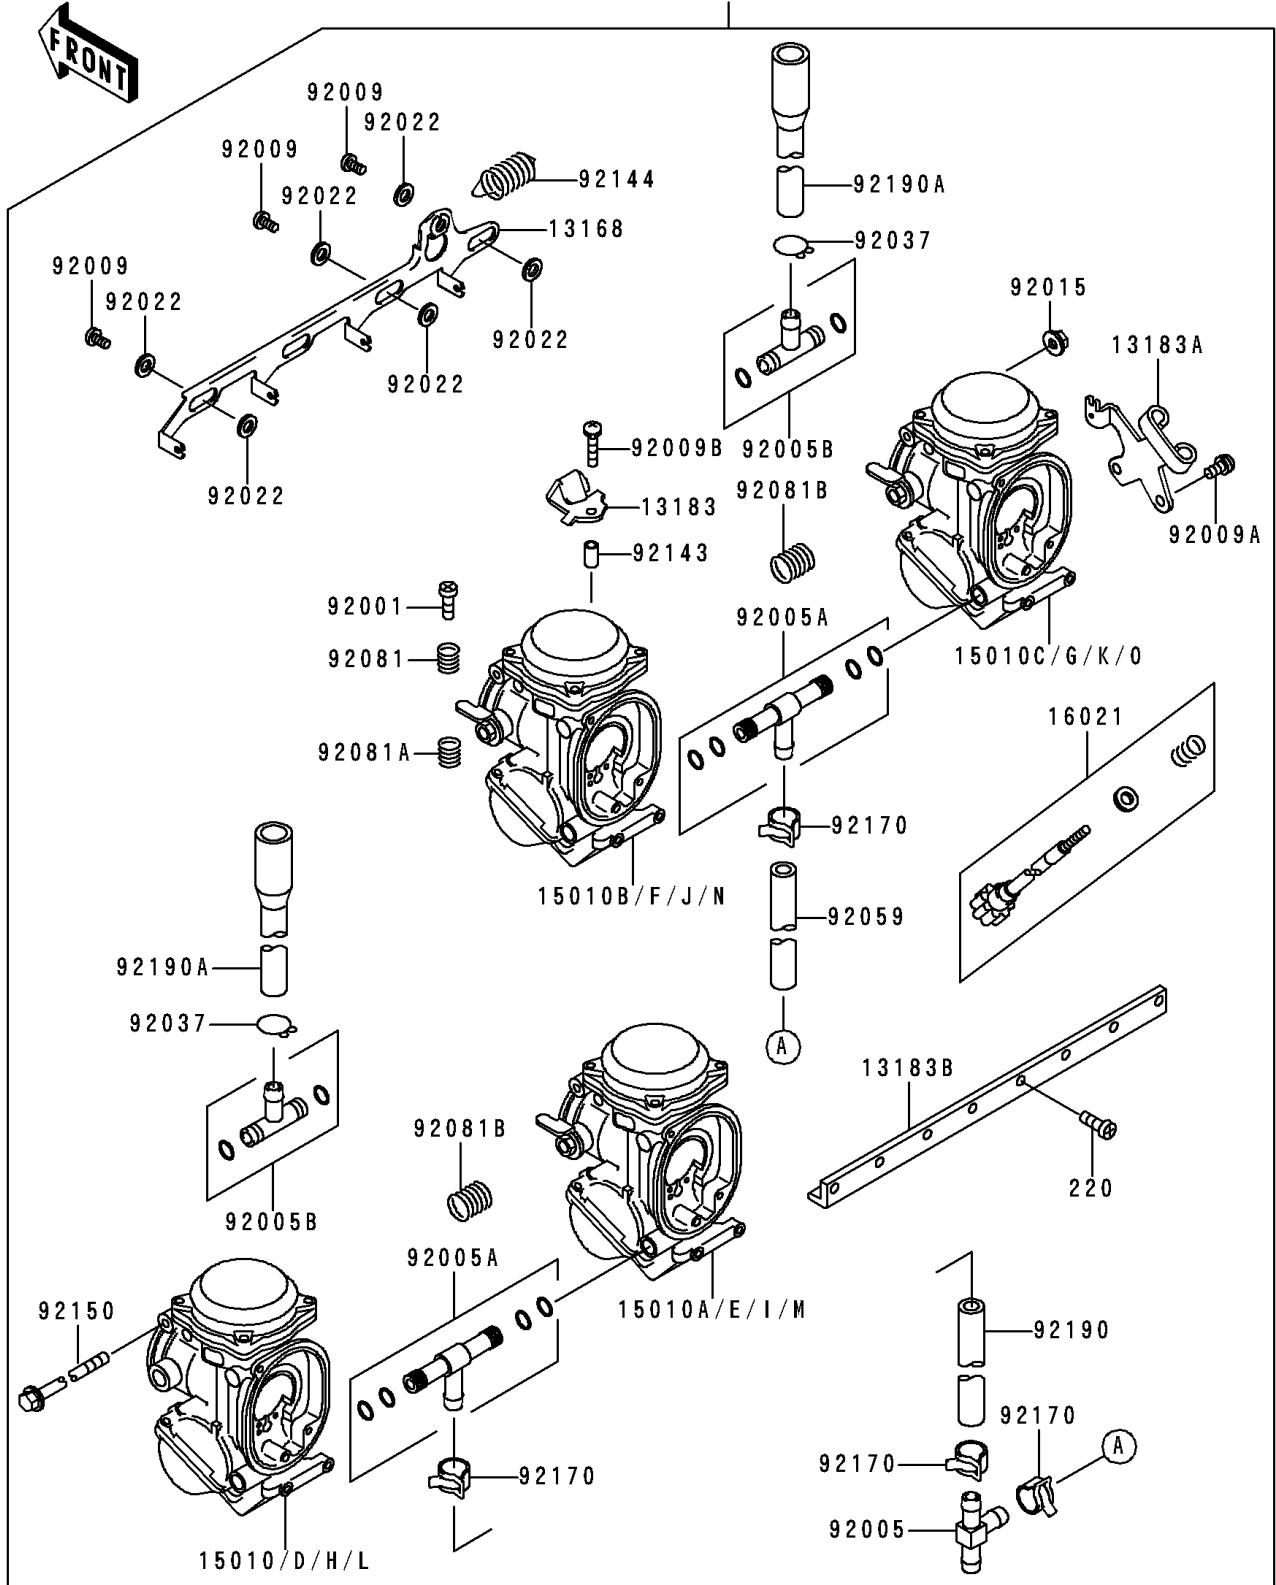

1994 Ninja® ZX™ -9R PARTS DIAGRAM

Carburetor

15001/A/15003/A

E1611

1994 Ninja® ZX™-9R PARTS LIST

Carburetor

ITEM NAME	PART NUMBER	QUANTITY
LEVER,STARTER (Ref # 13168)	13168-1483	1
PLATE,STARTER CABLE (Ref # 13183)	13183-1592	1
PLATE,THROTTLE CABLE (Ref # 13183A)	13183-1610	1
PLATE,CARBURETOR,LWR (Ref # 13183B)	13183-1727	1
SCREW-PAN-CROS,5X14 (Ref # 220)	220D0514	8
SCREW-THROTTLE STOP (Ref # 16021)	16021-1181	1
BOLT,THROTTLE ADJUST (Ref # 92001)	92001-1998	3
FITTING,T-TYPE (Ref # 92005)	92005-1272	1
FITTING (Ref # 92005A)	92005-1294	2
FITTING (Ref # 92005B)	92005-1306	2
SCREW (Ref # 92009)	92009-1262	3
SCREW (Ref # 92009A)	92009-1597	1
SCREW,4X18 (Ref # 92009B)	92009-1632	1
NUT,FLANGED,5MM (Ref # 92015)	92015-1259	1
WASHER,6.1X11X0.8,POLYACETAL (Ref # 92022)	92022-1199	6
CLAMP,TUBE (Ref # 92037)	92037-1531	2
TUBE,FUEL,7.3X12.5X200 (Ref # 92059)	92059-1029	1
SPRING,THROTTLE ADJUST UPP (Ref # 92081)	92081-1620	3
SPRING,THROTTLE ADJUST LWR (Ref # 92081A)	92081-1621	3
SPRING,THROTTLE ADJUST CNT (Ref # 92081B)	92081-1622	2
COLLAR,4X5.2X9.6 (Ref # 92143)	92143-1265	1
SPRING,STARTER LEVER (Ref # 92144)	92144-1547	1
BOLT,5X305 (Ref # 92150)	92150-1211	1
CLAMP,TUBE (Ref # 92170)	92170-1051	4
TUBE,7.3X12.5X80 (Ref # 92190)	92190-1053	1
TUBE,L=100 (Ref # 92190A)	92190-1567	2
CARBURETOR-ASSY (Ref # 15001)	15001-1894	1
CARBURETOR-ASSY (Ref # 15001A)	15001-1908	1
CARBURETOR,LH,OUTSIDE (Ref # 15010)	15010-1736	1

1994 Ninja® ZX™-9R PARTS LIST

Carburetor

ITEM NAME	PART NUMBER	QUANTITY
CARBURETOR,LH,INSIDE (Ref # 15010A)	15010-1737	1
CARBURETOR,RH,INSIDE (Ref # 15010B)	15010-1738	1
CARBURETOR,RH,OUTSIDE (Ref # 15010C)	15010-1739	1
CARBURETOR,LH,OUTSIDE (Ref # 15010D)	15010-1740	1
CARBURETOR,LH,INSIDE (Ref # 15010E)	15010-1741	1
CARBURETOR,RH,INSIDE (Ref # 15010F)	15010-1742	1
CARBURETOR,RH,OUTSIDE (Ref # 15010G)	15010-1743	1