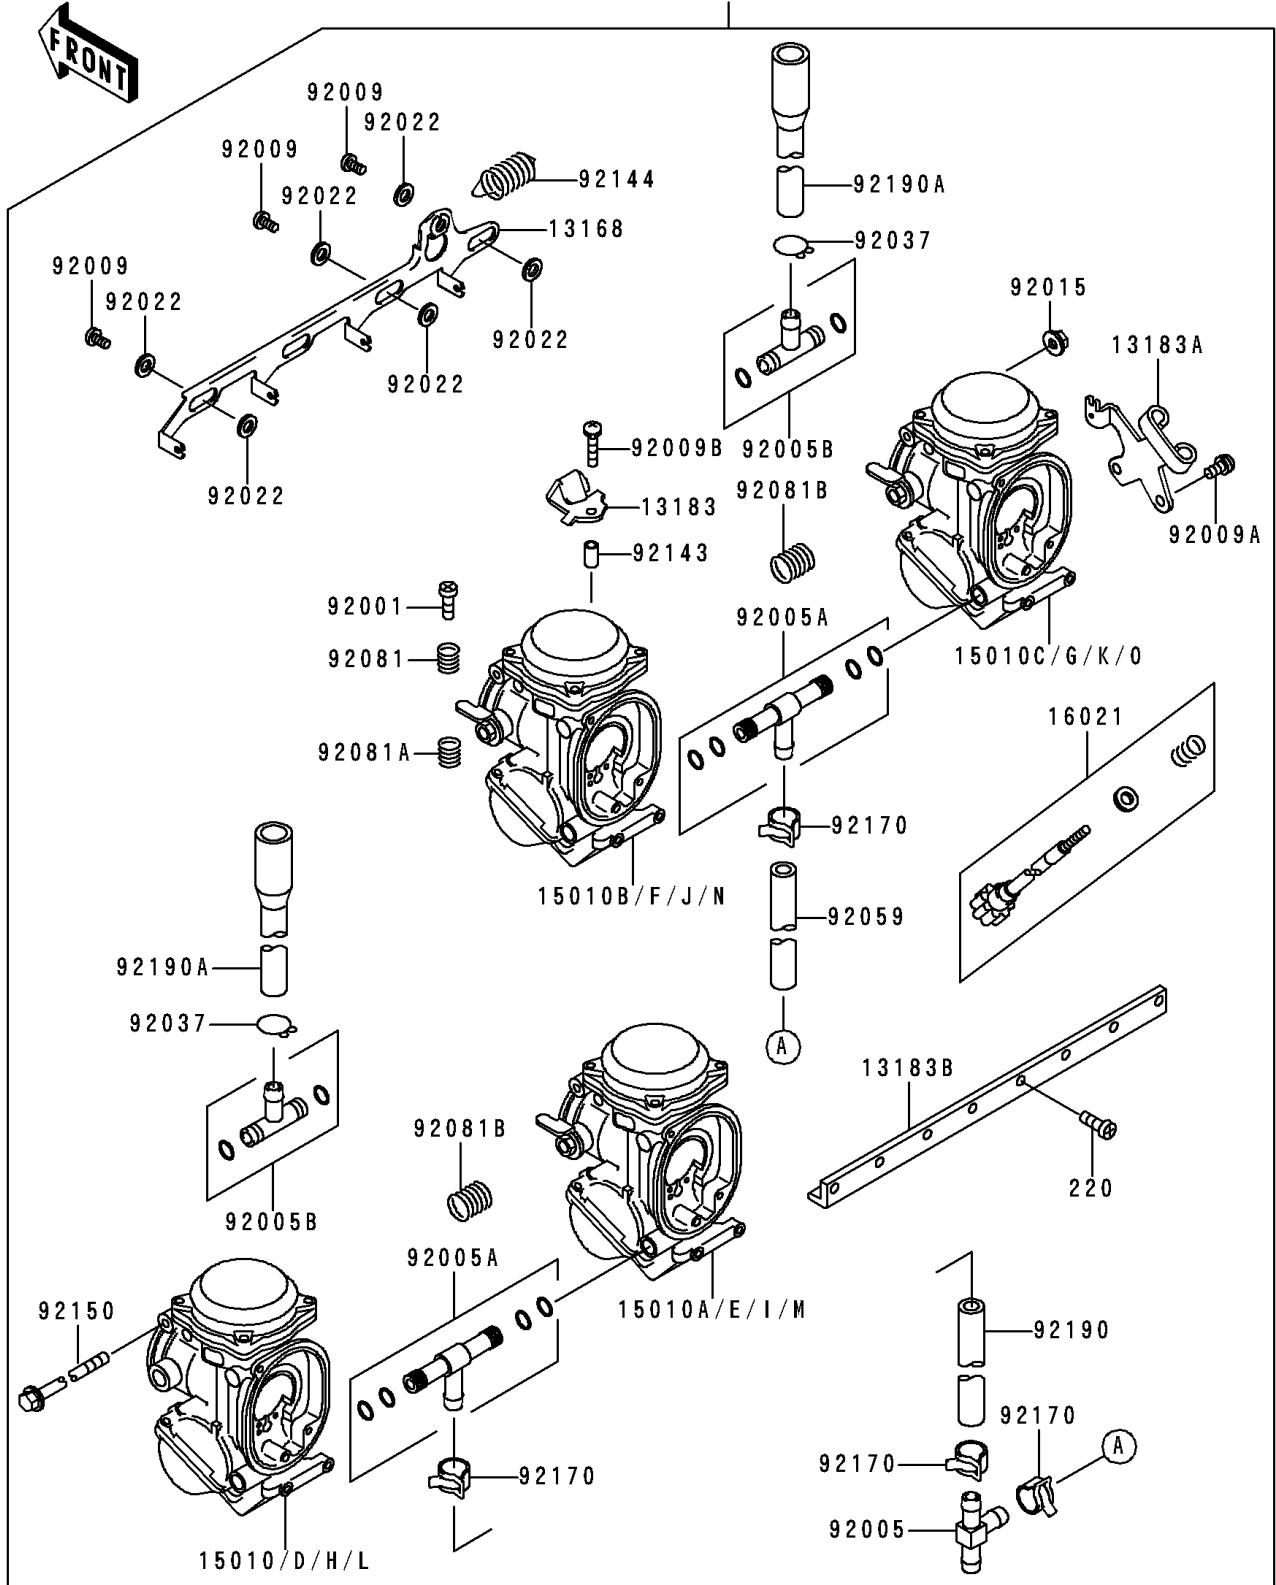

# 1995 Ninja® ZX™ -9R PARTS DIAGRAM

Carburetor

15001/A/15003/A

E1611

## Carburetor

ITEM NAME	PART NUMBER	QUANTITY
LEVER,STARTER (Ref # 13168)	13168-1483	1
PLATE,STARTER CABLE (Ref # 13183)	13183-1592	1
PLATE,THROTTLE CABLE (Ref # 13183A)	13183-1610	1
PLATE,CARBURETOR,LWR (Ref # 13183B)	13183-1727	1
SCREW-PAN-CROS,5X14 (Ref # 220)	220D0514	8
SCREW-THROTTLE STOP (Ref # 16021)	16021-1181	1
BOLT,THROTTLE ADJUST (Ref # 92001)	92001-1998	3
FITTING,T-TYPE (Ref # 92005)	92005-1272	1
FITTING (Ref # 92005A)	92005-1294	2
FITTING (Ref # 92005B)	92005-1306	2
SCREW (Ref # 92009)	92009-1262	3
SCREW (Ref # 92009A)	92009-1597	1
SCREW,4X18 (Ref # 92009B)	92009-1632	1
NUT,FLANGED,5MM (Ref # 92015)	92015-1259	1
WASHER,6.1X11X0.8,POLYACETAL (Ref # 92022)	92022-1199	6
CLAMP,TUBE (Ref # 92037)	92037-1531	2
TUBE,FUEL,7.3X12.5X200 (Ref # 92059)	92059-1029	1
SPRING,THROTTLE ADJUST UPP (Ref # 92081)	92081-1620	3
SPRING,THROTTLE ADJUST LWR (Ref # 92081A)	92081-1621	3
SPRING,THROTTLE ADJUST CNT (Ref # 92081B)	92081-1622	2
COLLAR,4X5.2X9.6 (Ref # 92143)	92143-1265	1
SPRING,STARTER LEVER (Ref # 92144)	92144-1547	1
BOLT,5X305 (Ref # 92150)	92150-1211	1
CLAMP,TUBE (Ref # 92170)	92170-1051	4
TUBE,7.3X12.5X80 (Ref # 92190)	92190-1053	1
TUBE,L=100 (Ref # 92190A)	92190-1567	2
CARBURETOR-ASSY (Ref # 15003)	15003-1170	1
CARBURETOR-ASSY (Ref # 15003A)	15003-1183	1
CARBURETOR,LH,OUTSIDE (Ref # 15010H)	15010-1852	1

## Carburetor

ITEM NAME	PART NUMBER	QUANTITY
CARBURETOR,LH,INSIDE (Ref # 15010I)	15010-1853	1
CARBURETOR,RH,INSIDE (Ref # 15010J)	15010-1854	1
CARBURETOR,RH,OUTSIDE (Ref # 15010K)	15010-1855	1
CARBURETOR,LH,OUTSIDE (Ref # 15010L)	15010-1856	1
CARBURETOR,LH,INSIDE (Ref # 15010M)	15010-1857	1
CARBURETOR,RH,INSIDE (Ref # 15010N)	15010-1858	1
CARBURETOR,RH,OUTSIDE (Ref # 15010O)	15010-1859	1