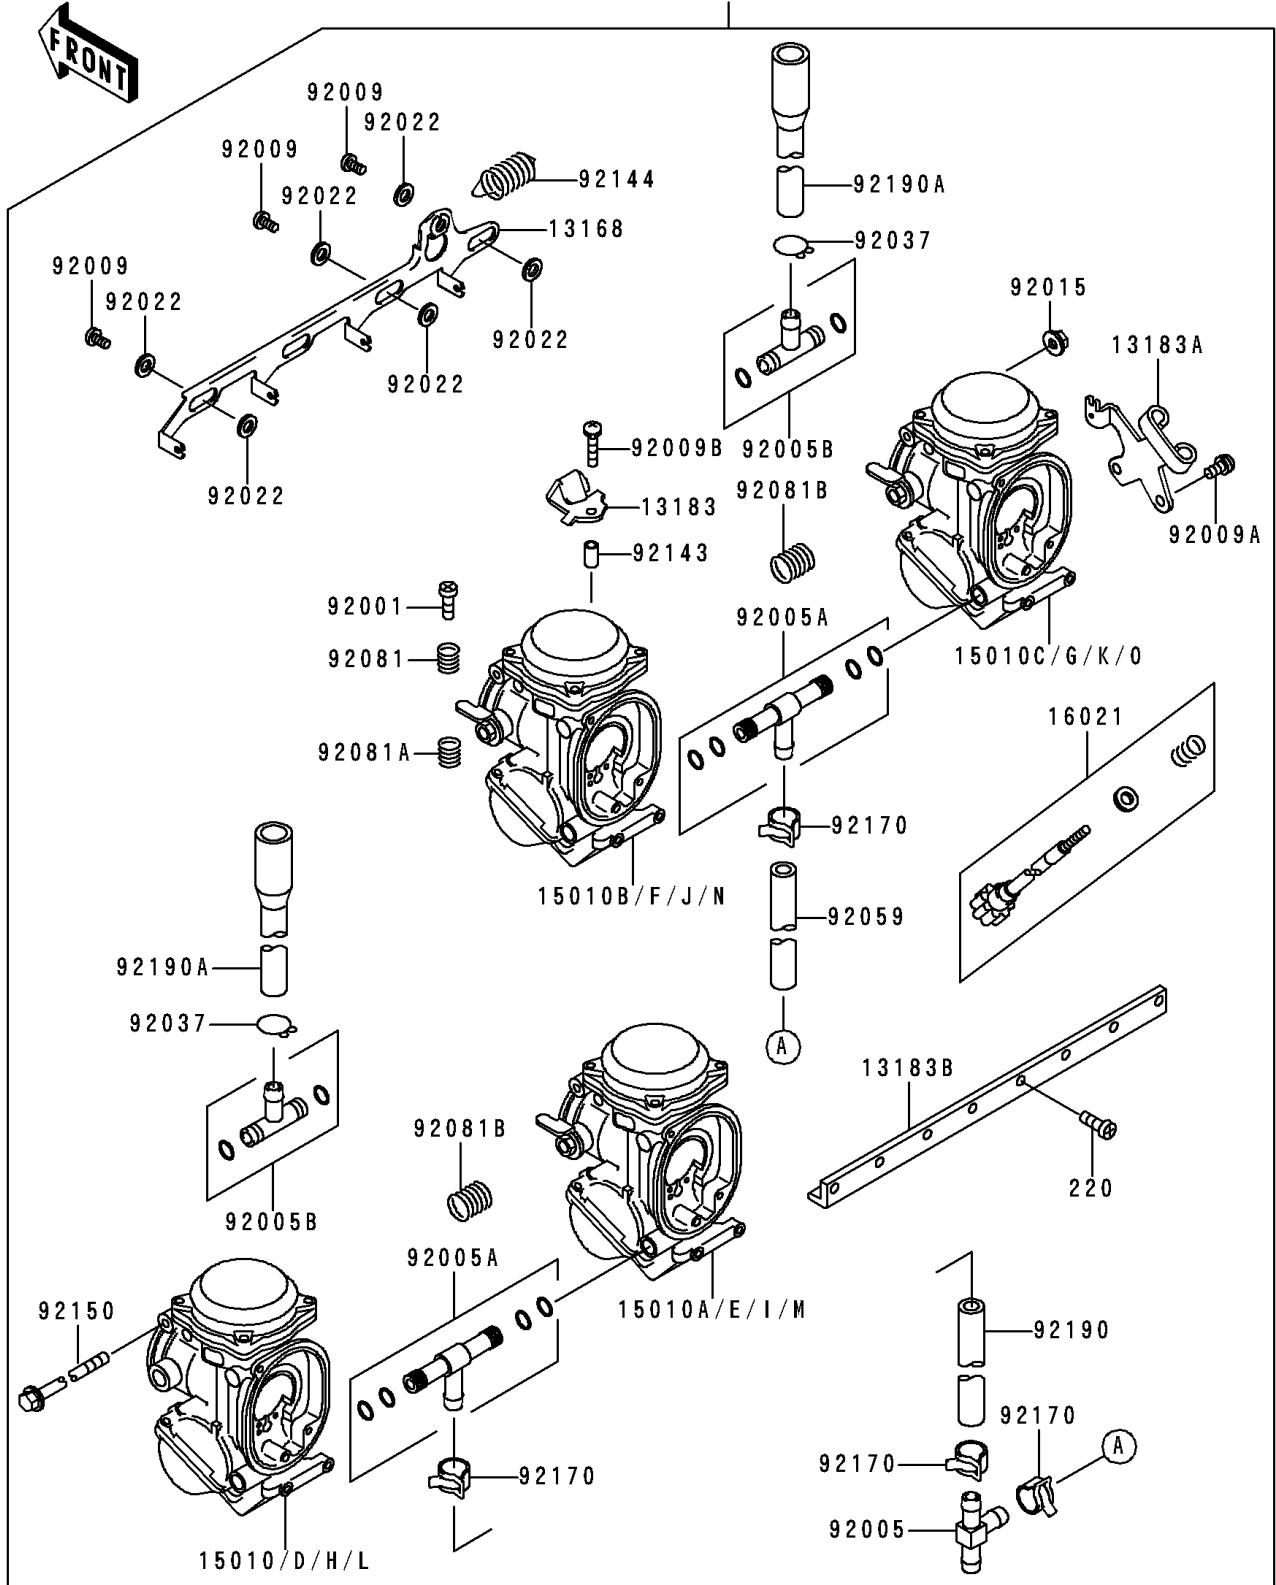

# 1996 Ninja® ZX™-9R PARTS DIAGRAM

Carburetor

15001/A/15003/A

E1611

## Carburetor

ITEM NAME	PART NUMBER	QUANTITY
LEVER,STARTER (Ref # 13168)	13168-1483	1
PLATE,STARTER CABLE (Ref # 13183)	13183-1592	1
PLATE,THROTTLE CABLE (Ref # 13183A)	13183-1610	1
PLATE,CARBURETOR,LWR (Ref # 13183B)	13183-1727	1
SCREW-PAN-CROS,5X14 (Ref # 220)	220D0514	8
SCREW-THROTTLE STOP (Ref # 16021)	16021-1181	1
BOLT,THROTTLE ADJUST (Ref # 92001)	92001-1998	3
FITTING,T-TYPE (Ref # 92005)	92005-1272	1
FITTING (Ref # 92005A)	92005-1294	2
FITTING (Ref # 92005B)	92005-1306	2
SCREW (Ref # 92009)	92009-1262	3
SCREW (Ref # 92009A)	92009-1597	1
SCREW,4X18 (Ref # 92009B)	92009-1632	1
NUT,FLANGED,5MM (Ref # 92015)	92015-1259	1
WASHER,6.1X11X0.8,POLYACETAL (Ref # 92022)	92022-1199	6
CLAMP,TUBE (Ref # 92037)	92037-1531	2
TUBE,FUEL,7.3X12.5X200 (Ref # 92059)	92059-1029	1
SPRING,THROTTLE ADJUST UPP (Ref # 92081)	92081-1620	3
SPRING,THROTTLE ADJUST LWR (Ref # 92081A)	92081-1621	3
SPRING,THROTTLE ADJUST CNT (Ref # 92081B)	92081-1622	2
COLLAR,4X5.2X9.6 (Ref # 92143)	92143-1265	1
SPRING,STARTER LEVER (Ref # 92144)	92144-1547	1
BOLT,5X305 (Ref # 92150)	92150-1211	1
CLAMP,TUBE (Ref # 92170)	92170-1051	4
TUBE,7.3X12.5X80 (Ref # 92190)	92190-1053	1
TUBE,L=100 (Ref # 92190A)	92190-1567	2
CARBURETOR-ASSY (Ref # 15003)	15003-1170	1
CARBURETOR-ASSY (Ref # 15003A)	15003-1183	1
CARBURETOR,LH,OUTSIDE (Ref # 15010H)	15010-1852	1

## Carburetor

ITEM NAME	PART NUMBER	QUANTITY
CARBURETOR,LH,INSIDE (Ref # 15010I)	15010-1853	1
CARBURETOR,RH,INSIDE (Ref # 15010J)	15010-1854	1
CARBURETOR,RH,OUTSIDE (Ref # 15010K)	15010-1855	1
CARBURETOR,LH,OUTSIDE (Ref # 15010L)	15010-1856	1
CARBURETOR,LH,INSIDE (Ref # 15010M)	15010-1857	1
CARBURETOR,RH,INSIDE (Ref # 15010N)	15010-1858	1
CARBURETOR,RH,OUTSIDE (Ref # 15010O)	15010-1859	1