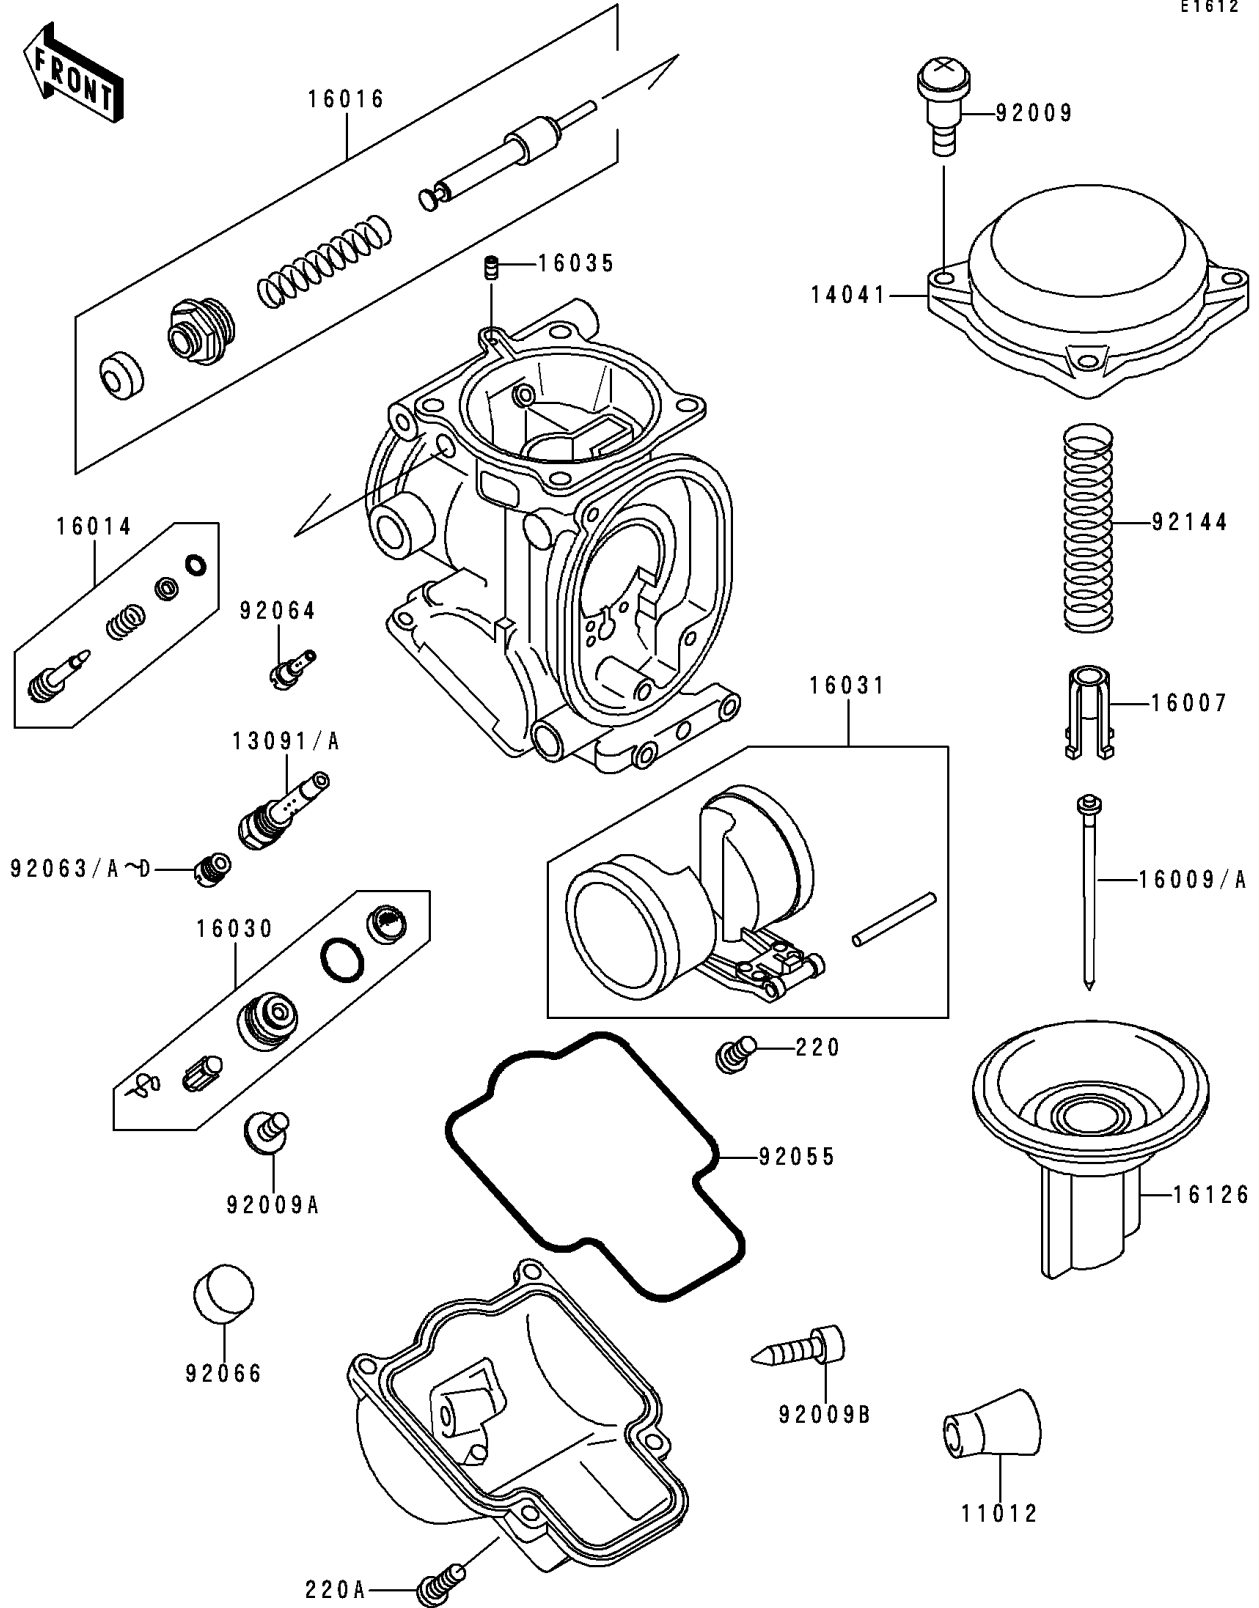

# 1994 Ninja® ZX™ -9R PARTS DIAGRAM

## Carburetor Parts

E1612

# 1994 Ninja® ZX™ -9R PARTS LIST

## Carburetor Parts

ITEM NAME	PART NUMBER	QUANTITY
SCREW-PAN-CROS (Ref # 220)	220D0408	4
SCREW-PAN-CROS (Ref # 220A)	220D0414	16
CAP,DRAIN SCREW (Ref # 11012)	11012-1675	2
HOLDER,NEEDLE JET,#1&#4 (Ref # 13091)	13091-1886	2
HOLDER,NEEDLE JET (Ref # 13091A)	13091-1887	2
COVER-COMP,MIXING (Ref # 14041)	14041-1100	4
SEAT-SPRING,VALVE (Ref # 16007)	16007-1117	4
NEEDLE-JET,N67T (Ref # 16009)	16009-1817	2
NEEDLE-JET,N67U (Ref # 16009A)	16009-1818	2
SCREW-PILOT AIR (Ref # 16014)	16014-1085	4
PLUNGER,STARTER (Ref # 16016)	16016-1090	4
VALVE-FLOAT (Ref # 16030)	16030-1076	4
FLOAT (Ref # 16031)	16031-1080	4
JET-AIR,LEAK (Ref # 16035)	16035-1055	4
VALVE,VACUUM (Ref # 16126)	16126-1247	4
SCREW,4X4.4 (Ref # 92009)	92009-1549	15
SCREW,4X8 (Ref # 92009A)	92009-1550	4
SCREW,DRAIN,M6X0.75 (Ref # 92009B)	92009-1551	4
RING-O,FLOAT CHAMBER (Ref # 92055)	92055-1426	4
JET-MAIN,#180 (Ref # 92063)	92063-1388	4
JET-MAIN,#185 (Ref # 92063A)	92063-1390	4
JET-MAIN,#190 (Ref # 92063B)	92063-1391	4
JET-MAIN,#195 (Ref # 92063C)	92063-1392	4
JET-MAIN,#200 (Ref # 92063D)	92063-1401	4
JET-PILOT,#35 (Ref # 92064)	92064-1101	4
SPRING,VACUUM VALVE (Ref # 92144)	92144-1806	4
PLUG,PILOT AIR SCREW,6.9X2 (Ref # 92066)	92066-1051	4