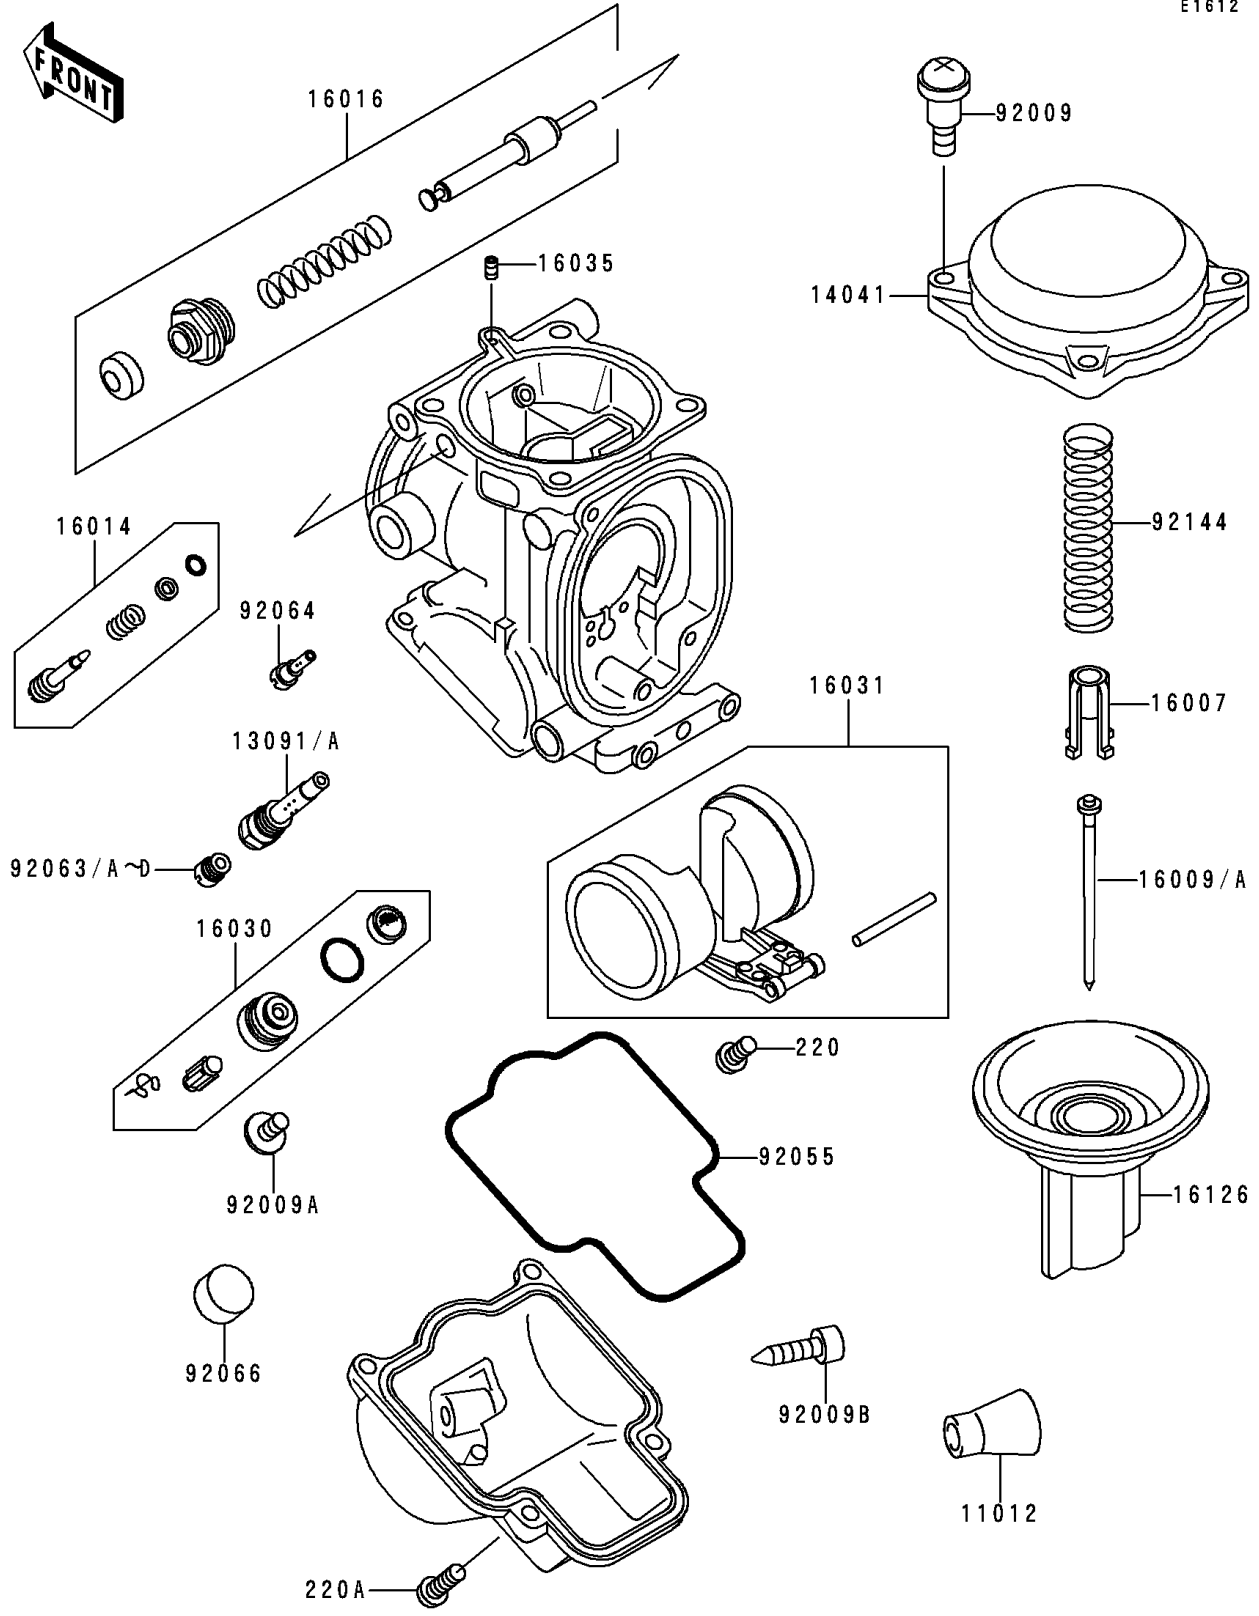

1995 Ninja® ZX™ -9R PARTS DIAGRAM

Carburetor Parts

E1612

1995 Ninja® ZX™-9R PARTS LIST

Carburetor Parts

ITEM NAME	PART NUMBER	QUANTITY
SCREW-PAN-CROS (Ref # 220)	220D0408	4
SCREW-PAN-CROS (Ref # 220A)	220D0414	16
CAP,DRAIN SCREW (Ref # 11012)	11012-1675	2
HOLDER,NEEDLE JET,#1 (Ref # 13091)	13091-1886	2
HOLDER,NEEDLE JET (Ref # 13091A)	13091-1887	2
COVER-COMP,MIXING (Ref # 14041)	14041-1100	4
SEAT-SPRING,VALVE (Ref # 16007)	16007-1117	4
NEEDLE-JET,N67T (Ref # 16009)	16009-1817	2
NEEDLE-JET,N67U (Ref # 16009A)	16009-1818	2
SCREW-PILOT AIR (Ref # 16014)	16014-1085	4
PLUNGER,STARTER (Ref # 16016)	16016-1090	4
VALVE-FLOAT (Ref # 16030)	16030-1076	4
FLOAT (Ref # 16031)	16031-1080	4
JET-AIR,LEAK (Ref # 16035)	16035-1055	4
VALVE,VACUUM (Ref # 16126)	16126-1247	4
SCREW,4X4.4 (Ref # 92009)	92009-1549	15
SCREW,4X8 (Ref # 92009A)	92009-1550	4
SCREW,DRAIN,M6X0.75 (Ref # 92009B)	92009-1551	4
RING-O,FLOAT CHAMBER (Ref # 92055)	92055-1426	4
JET-MAIN,#180 (Ref # 92063)	92063-1388	4
JET-MAIN,#185 (Ref # 92063A)	92063-1390	4
JET-MAIN,#190 (Ref # 92063B)	92063-1391	4
JET-MAIN,#195 (Ref # 92063C)	92063-1392	4
JET-MAIN,#200 (Ref # 92063D)	92063-1401	4
JET-PILOT,#35 (Ref # 92064)	92064-1101	4
SPRING,VACUUM VALVE (Ref # 92144)	92144-1806	4
PLUG,PILOT AIR SCREW,6.9X2 (Ref # 92066)	92066-1051	4