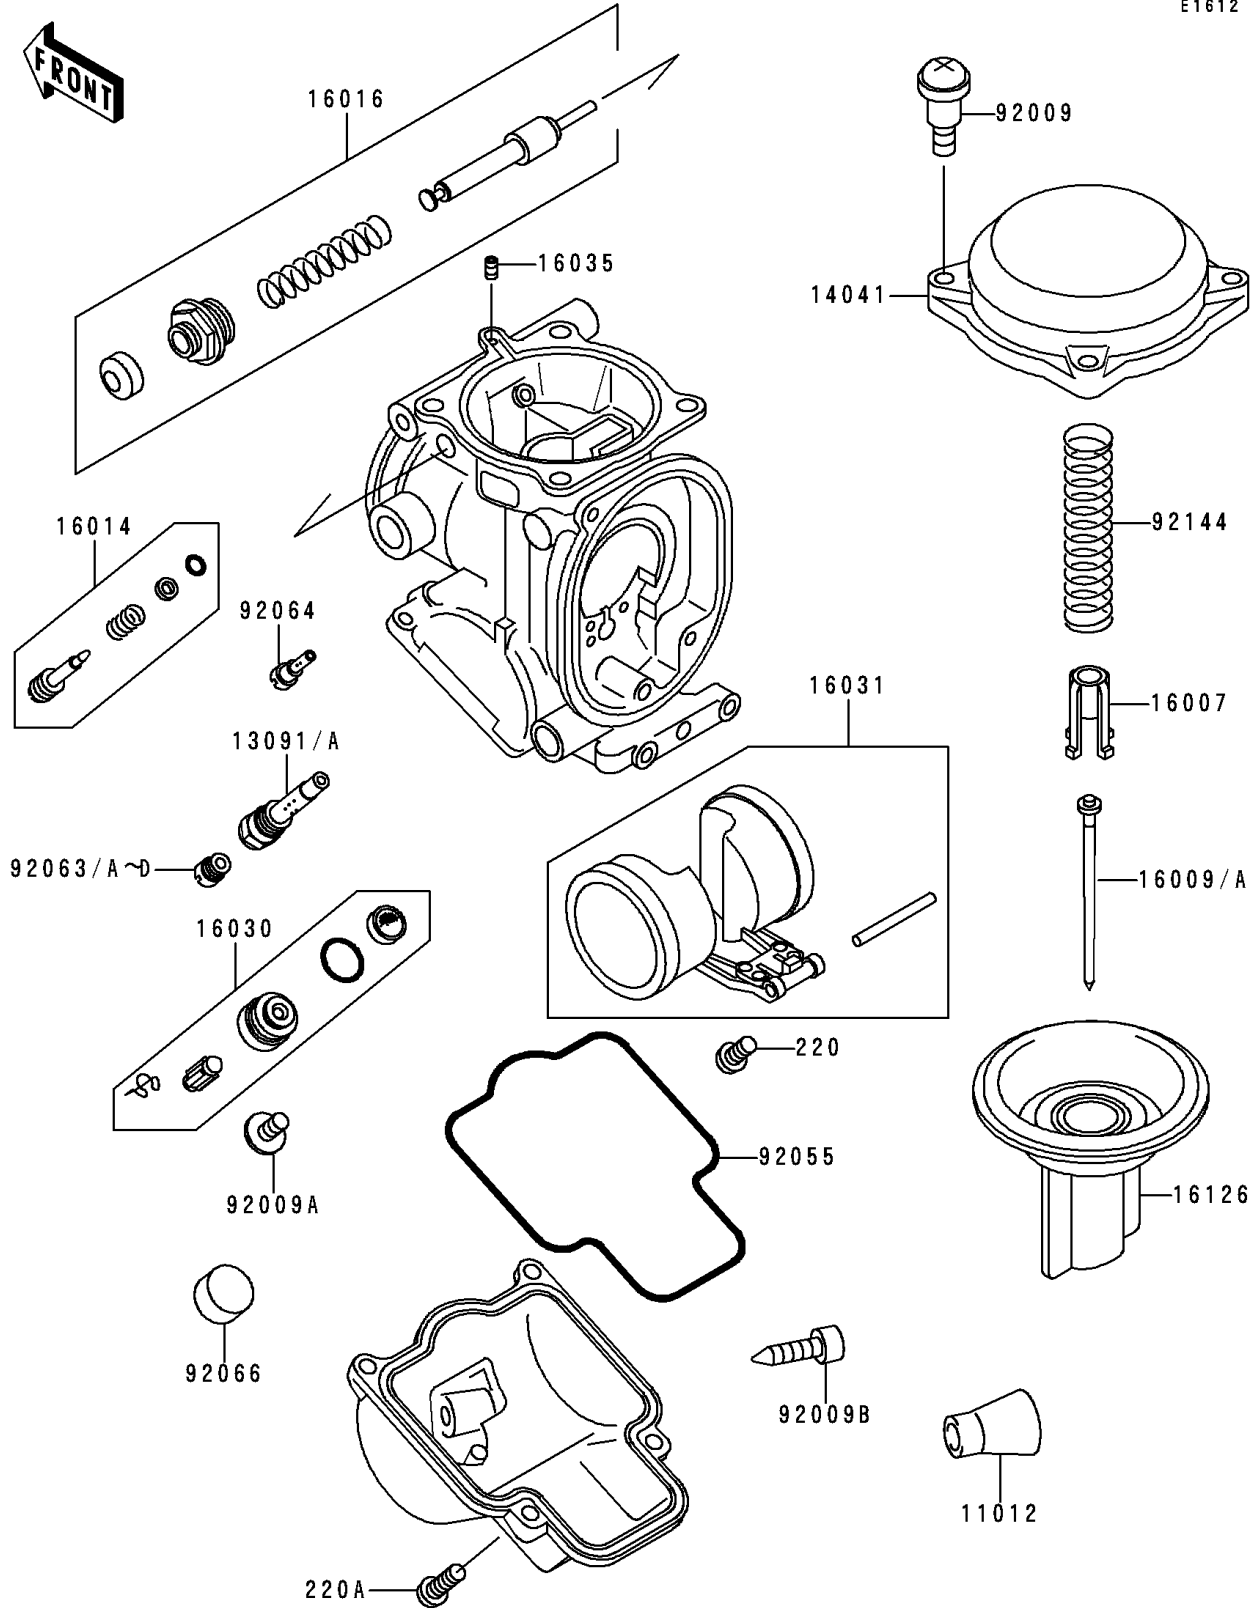

1996 Ninja® ZX™-9R PARTS DIAGRAM

Carburetor Parts

E1612

1996 Ninja® ZX™-9R PARTS LIST

Carburetor Parts

ITEM NAME	PART NUMBER	QUANTITY
SCREW-PAN-CROS (Ref # 220)	220D0408	4
SCREW-PAN-CROS (Ref # 220A)	220D0414	16
CAP,DRAIN SCREW (Ref # 11012)	11012-1675	2
HOLDER,NEEDLE JET,#1 (Ref # 13091)	13091-1886	2
HOLDER,NEEDLE JET (Ref # 13091A)	13091-1887	2
COVER-COMP,MIXING (Ref # 14041)	14041-1100	4
SEAT-SPRING,VALVE (Ref # 16007)	16007-1117	4
NEEDLE-JET,N67T (Ref # 16009)	16009-1817	2
NEEDLE-JET,N67U (Ref # 16009A)	16009-1818	2
SCREW-PILOT AIR (Ref # 16014)	16014-1085	4
PLUNGER,STARTER (Ref # 16016)	16016-1090	4
VALVE-FLOAT (Ref # 16030)	16030-1076	4
FLOAT (Ref # 16031)	16031-1080	4
JET-AIR,LEAK (Ref # 16035)	16035-1055	4
VALVE,VACUUM (Ref # 16126)	16126-1247	4
SCREW,4X4.4 (Ref # 92009)	92009-1549	15
SCREW,4X8 (Ref # 92009A)	92009-1550	4
SCREW,DRAIN,M6X0.75 (Ref # 92009B)	92009-1551	4
RING-O,FLOAT CHAMBER (Ref # 92055)	92055-1426	4
JET-MAIN,#180 (Ref # 92063)	92063-1388	4
JET-MAIN,#185 (Ref # 92063A)	92063-1390	4
JET-MAIN,#190 (Ref # 92063B)	92063-1391	4
JET-MAIN,#195 (Ref # 92063C)	92063-1392	4
JET-MAIN,#200 (Ref # 92063D)	92063-1401	4
JET-PILOT,#35 (Ref # 92064)	92064-1101	4
SPRING,VACUUM VALVE (Ref # 92144)	92144-1806	4
PLUG,PILOT AIR SCREW,6.9X2 (Ref # 92066)	92066-1051	4