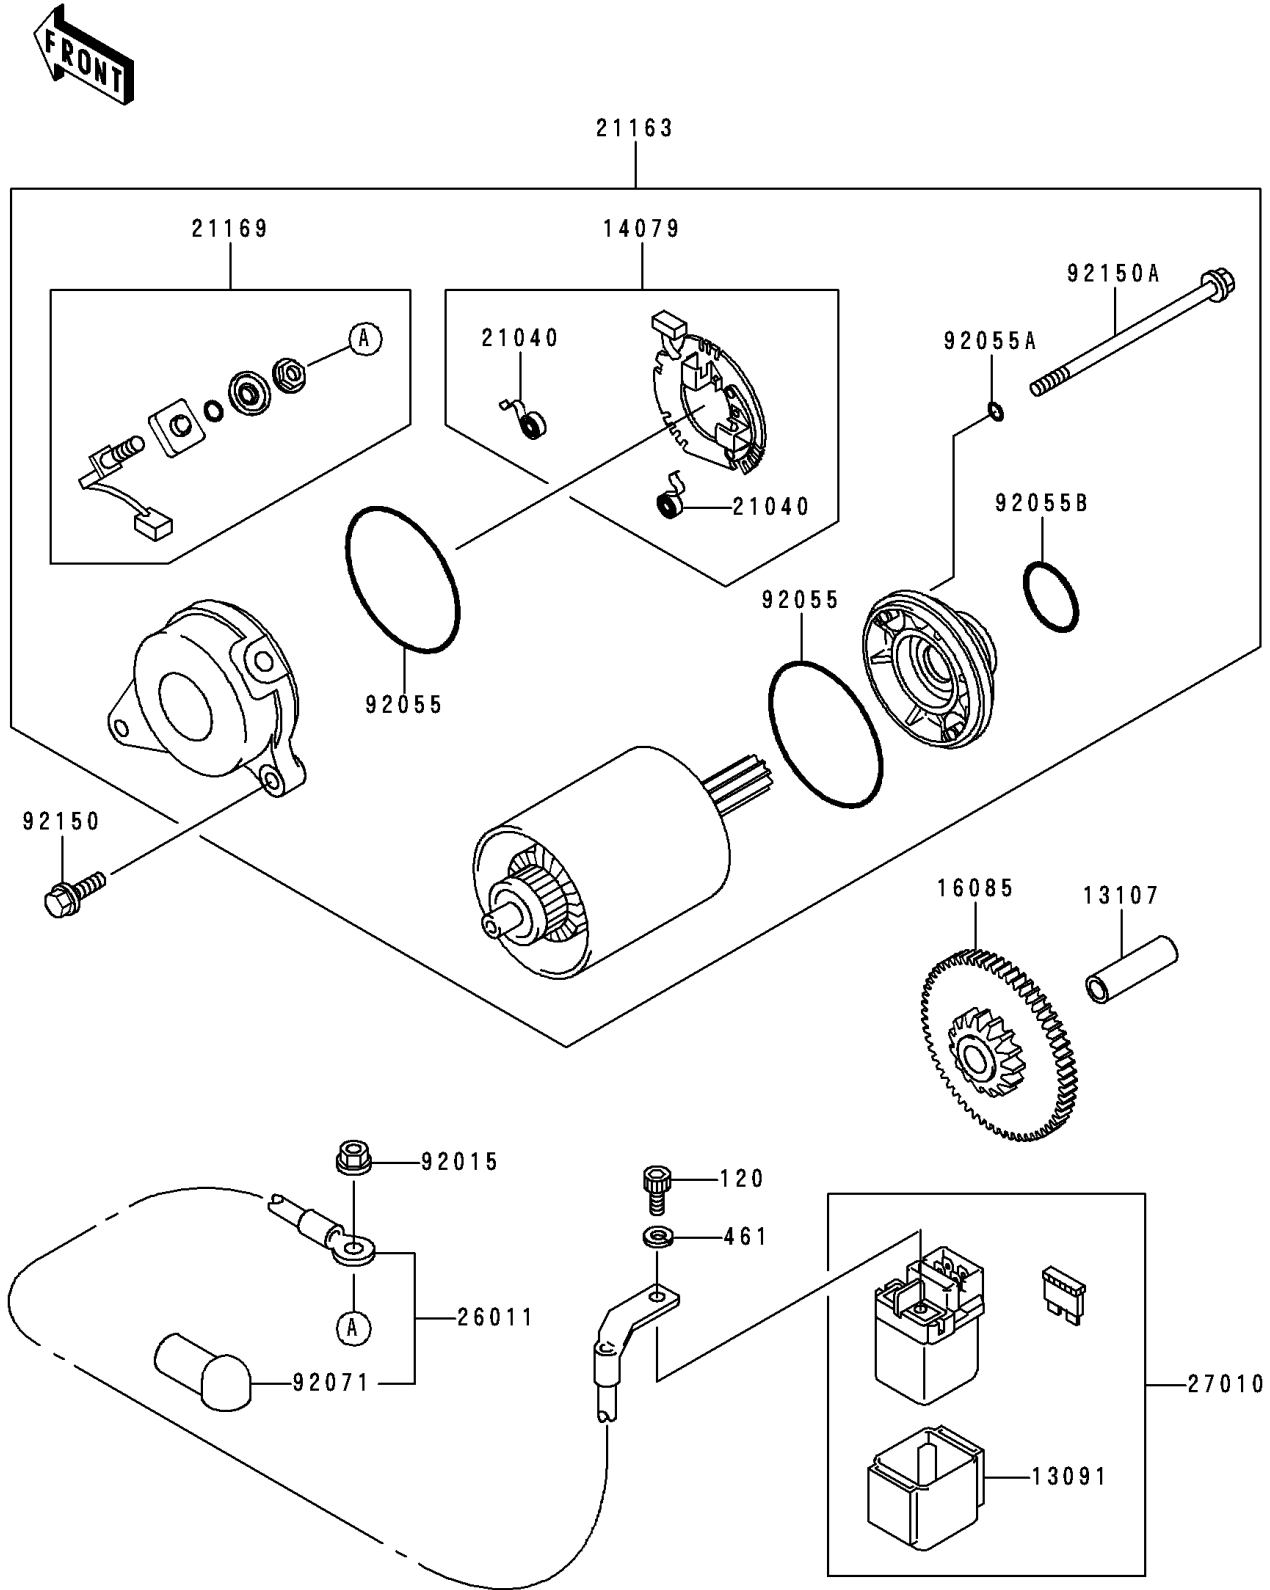

# 1995 Ninja® ZX™ -9R PARTS DIAGRAM

Starter Motor

E1840

# 1995 Ninja® ZX™-9R PARTS LIST

## Starter Motor

ITEM NAME	PART NUMBER	QUANTITY
BOLT-SOCKET (Ref # 120)	120S0510	2
WASHER-SPRING,5MM,BLACK (Ref # 461)	461K0500	2
HOLDER,MAGNETIC SWITCH (Ref # 13091)	13091-1884	1
SHAFT (Ref # 13107)	13107-1112	1
HOLDER-ASSY,CARBON BRUSH (Ref # 14079)	14079-2055	1
GEAR,IDLE (Ref # 16085)	16085-1104	1
SPRING-BRUSH (Ref # 21040)	21040-1051	2
STARTER-ELECTRIC (Ref # 21163)	21163-1255	1
TERMINAL,STARTER (Ref # 21169)	21169-1058	1
WIRE-LEAD,STARTER (Ref # 26011)	26011-1603	1
SWITCH,MAGNETIC (Ref # 27010)	27010-1327	1
NUT (Ref # 92015)	92015-1623	1
RING-O,62MM (Ref # 92055)	92055-1260	2
RING-O,4.5MM (Ref # 92055A)	92055-1261	2
RING-O,24.4MM (Ref # 92055B)	92055-1262	1
GROMMET,STARTER TERMINAL (Ref # 92071)	92071-1120	1
BOLT,6X20 (Ref # 92150)	92150-1010	2
BOLT (Ref # 92150A)	92150-1237	2