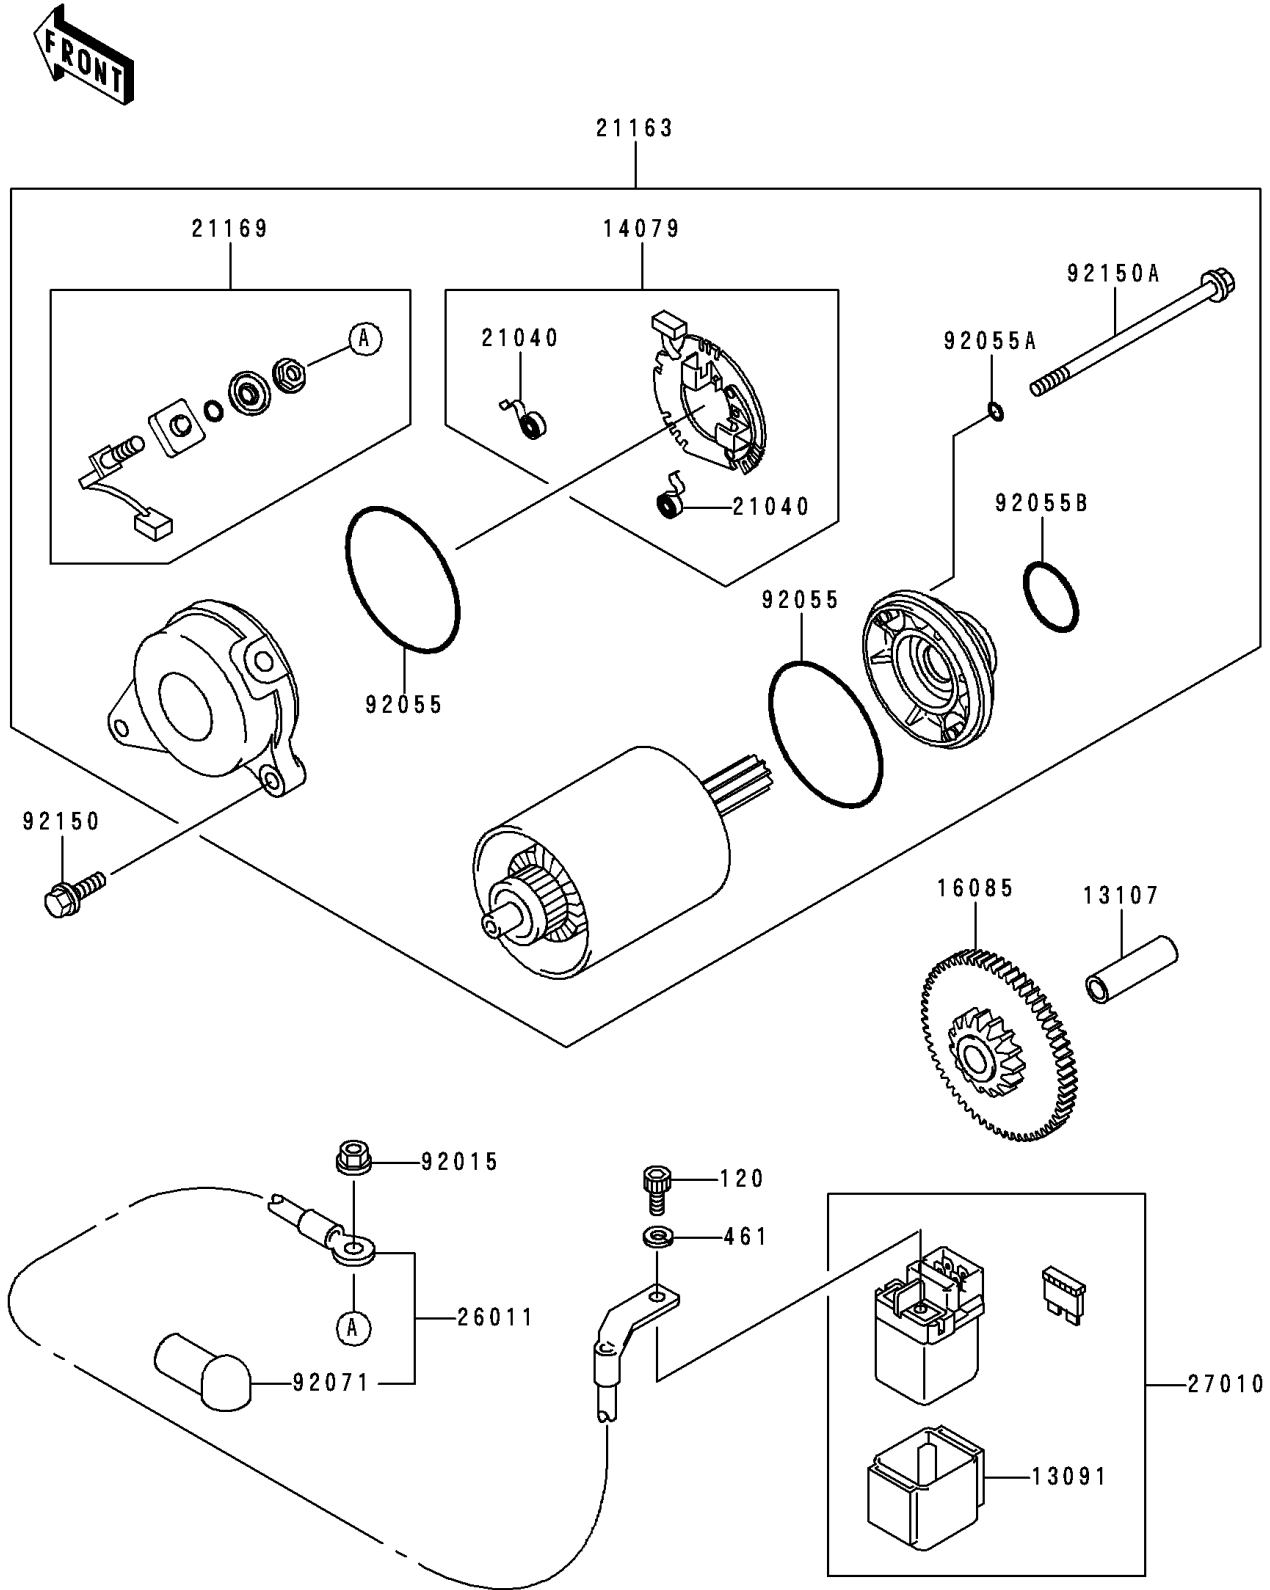

1996 Ninja® ZX™-9R PARTS DIAGRAM

Starter Motor

E1840

1996 Ninja® ZX™-9R PARTS LIST

Starter Motor

ITEM NAME	PART NUMBER	QUANTITY
BOLT-SOCKET (Ref # 120)	120S0510	2
WASHER-SPRING,5MM,BLACK (Ref # 461)	461K0500	2
HOLDER,MAGNETIC SWITCH (Ref # 13091)	13091-1884	1
SHAFT (Ref # 13107)	13107-1112	1
HOLDER-ASSY,CARBON BRUSH (Ref # 14079)	14079-2055	1
GEAR,IDLE (Ref # 16085)	16085-1104	1
SPRING-BRUSH (Ref # 21040)	21040-1051	2
STARTER-ELECTRIC (Ref # 21163)	21163-1255	1
TERMINAL,STARTER (Ref # 21169)	21169-1058	1
WIRE-LEAD,STARTER (Ref # 26011)	26011-1603	1
SWITCH,MAGNETIC (Ref # 27010)	27010-1327	1
NUT (Ref # 92015)	92015-1623	1
RING-O,62MM (Ref # 92055)	92055-1260	2
RING-O,4.5MM (Ref # 92055A)	92055-1261	2
RING-O,24.4MM (Ref # 92055B)	92055-1262	1
GROMMET,STARTER TERMINAL (Ref # 92071)	92071-1120	1
BOLT,6X20 (Ref # 92150)	92150-1010	2
BOLT (Ref # 92150A)	92150-1237	2