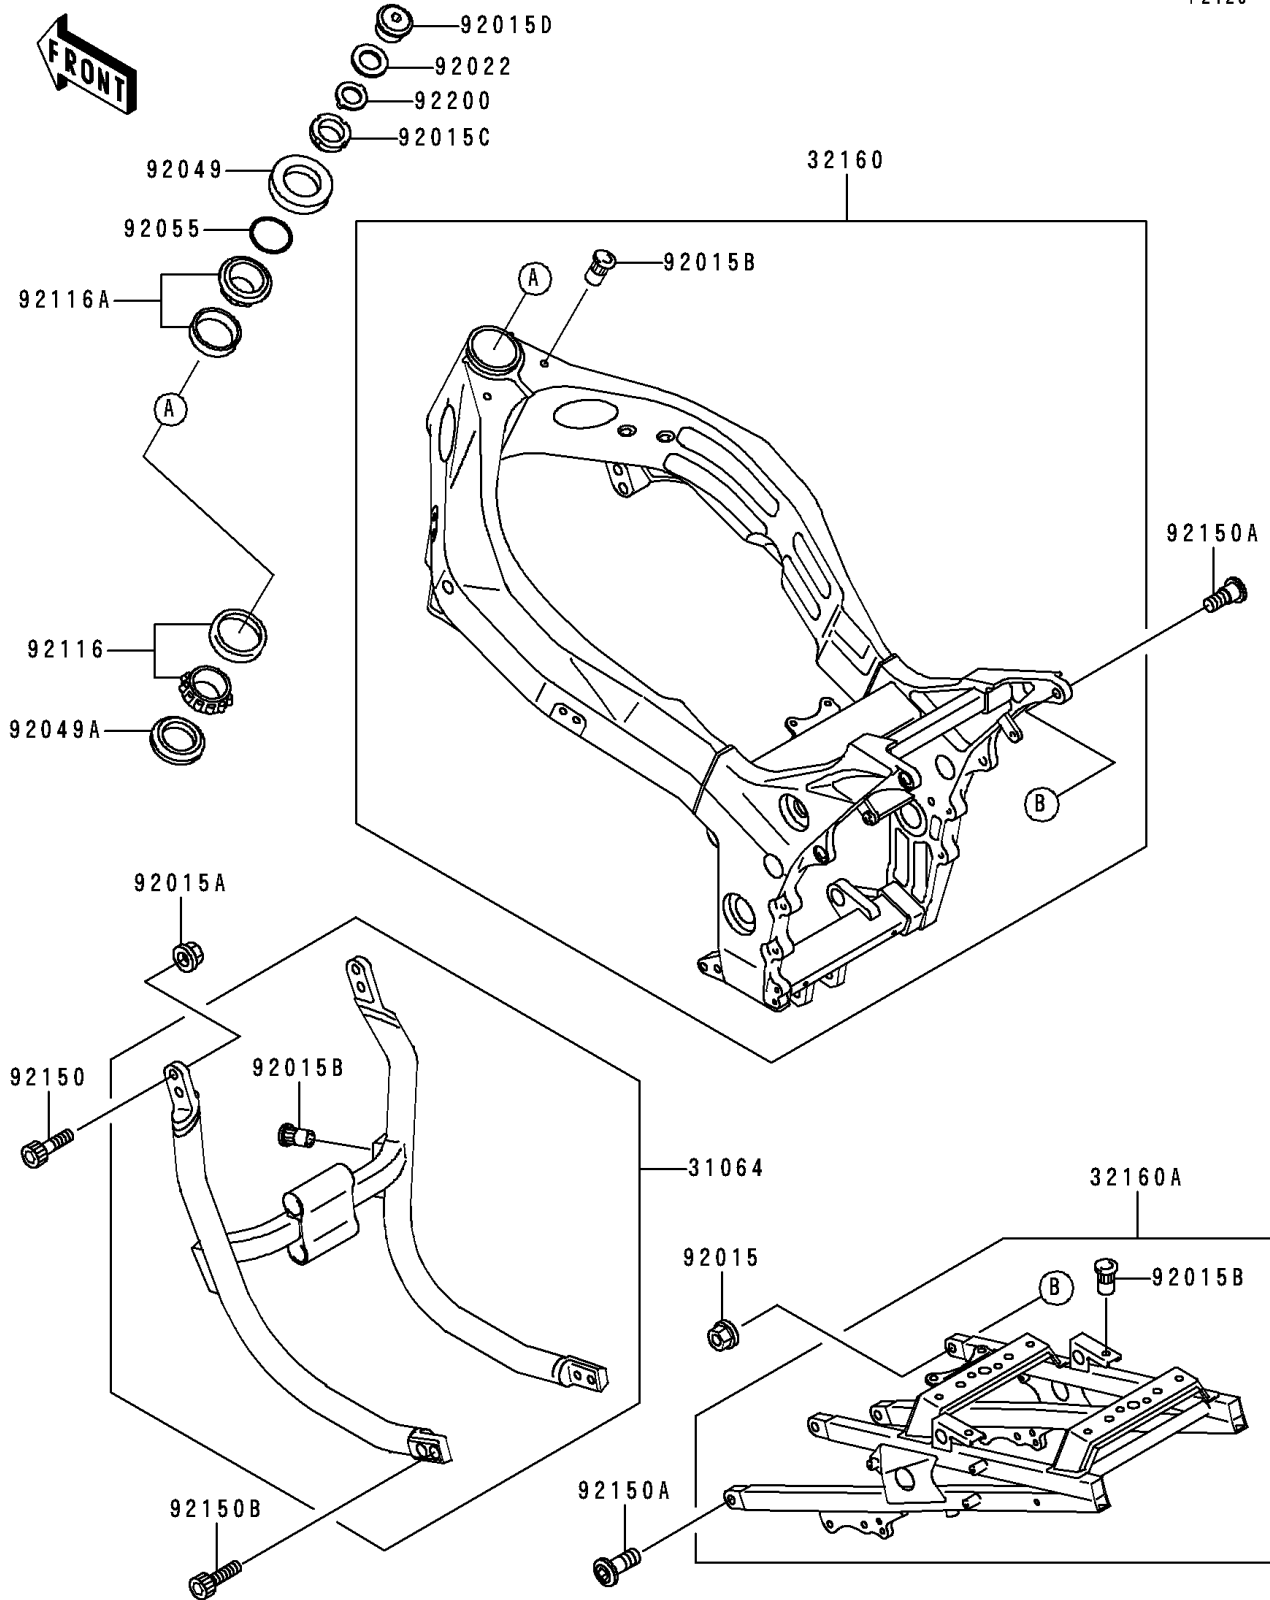

1994 Ninja® ZX™ -9R PARTS DIAGRAM

Frame

F2120

1994 Ninja® ZX™-9R PARTS LIST

Frame

ITEM NAME	PART NUMBER	QUANTITY
PIPE-COMP,DOWNTUBE (Ref # 31064)	31064-1166	1
FRAME-COMP,AL,FR,G.GRAY (Ref # 32160)	32160-1330-GD	1
FRAME-COMP,AL,RR,G.GRAY (Ref # 32160A)	32160-1332-GD	1
NUT,FLANGED,10MM (Ref # 92015)	92015-1415	4
NUT,FLANGED,10MM (Ref # 92015A)	92015-1502	4
NUT,POP,6MM,L=16.5 (Ref # 92015B)	92015-1792	26
NUT,STEERING STEM,35MM (Ref # 92015C)	92015-1848	1
NUT,STEERING,25MM (Ref # 92015D)	92015-1891	1
WASHER,25X36X2.3 (Ref # 92022)	92022-250	1
SEAL-OIL,XXMH 43 75 6.4J (Ref # 92049)	92049-1382	1
SEAL-OIL,XXMHE 43 55 4J (Ref # 92049A)	92049-1383	1
RING-O,34.5X2.0 (Ref # 92055)	92055-1452	1
BEARING-ROLLER,32907JR-2 (Ref # 92116)	92116-1072	1
BEARING-ROLLER,32907JR-3 (Ref # 92116A)	92116-1074	1
BOLT,SOCKET,10X37 (Ref # 92150)	92150-1261	4
BOLT,10X35 (Ref # 92150A)	92150-1295	4
BOLT,SOCKET,10X30 (Ref # 92150B)	92150-1690	4
WASHER,CLAW,25.5X40X2.3 (Ref # 92200)	92200-1083	1