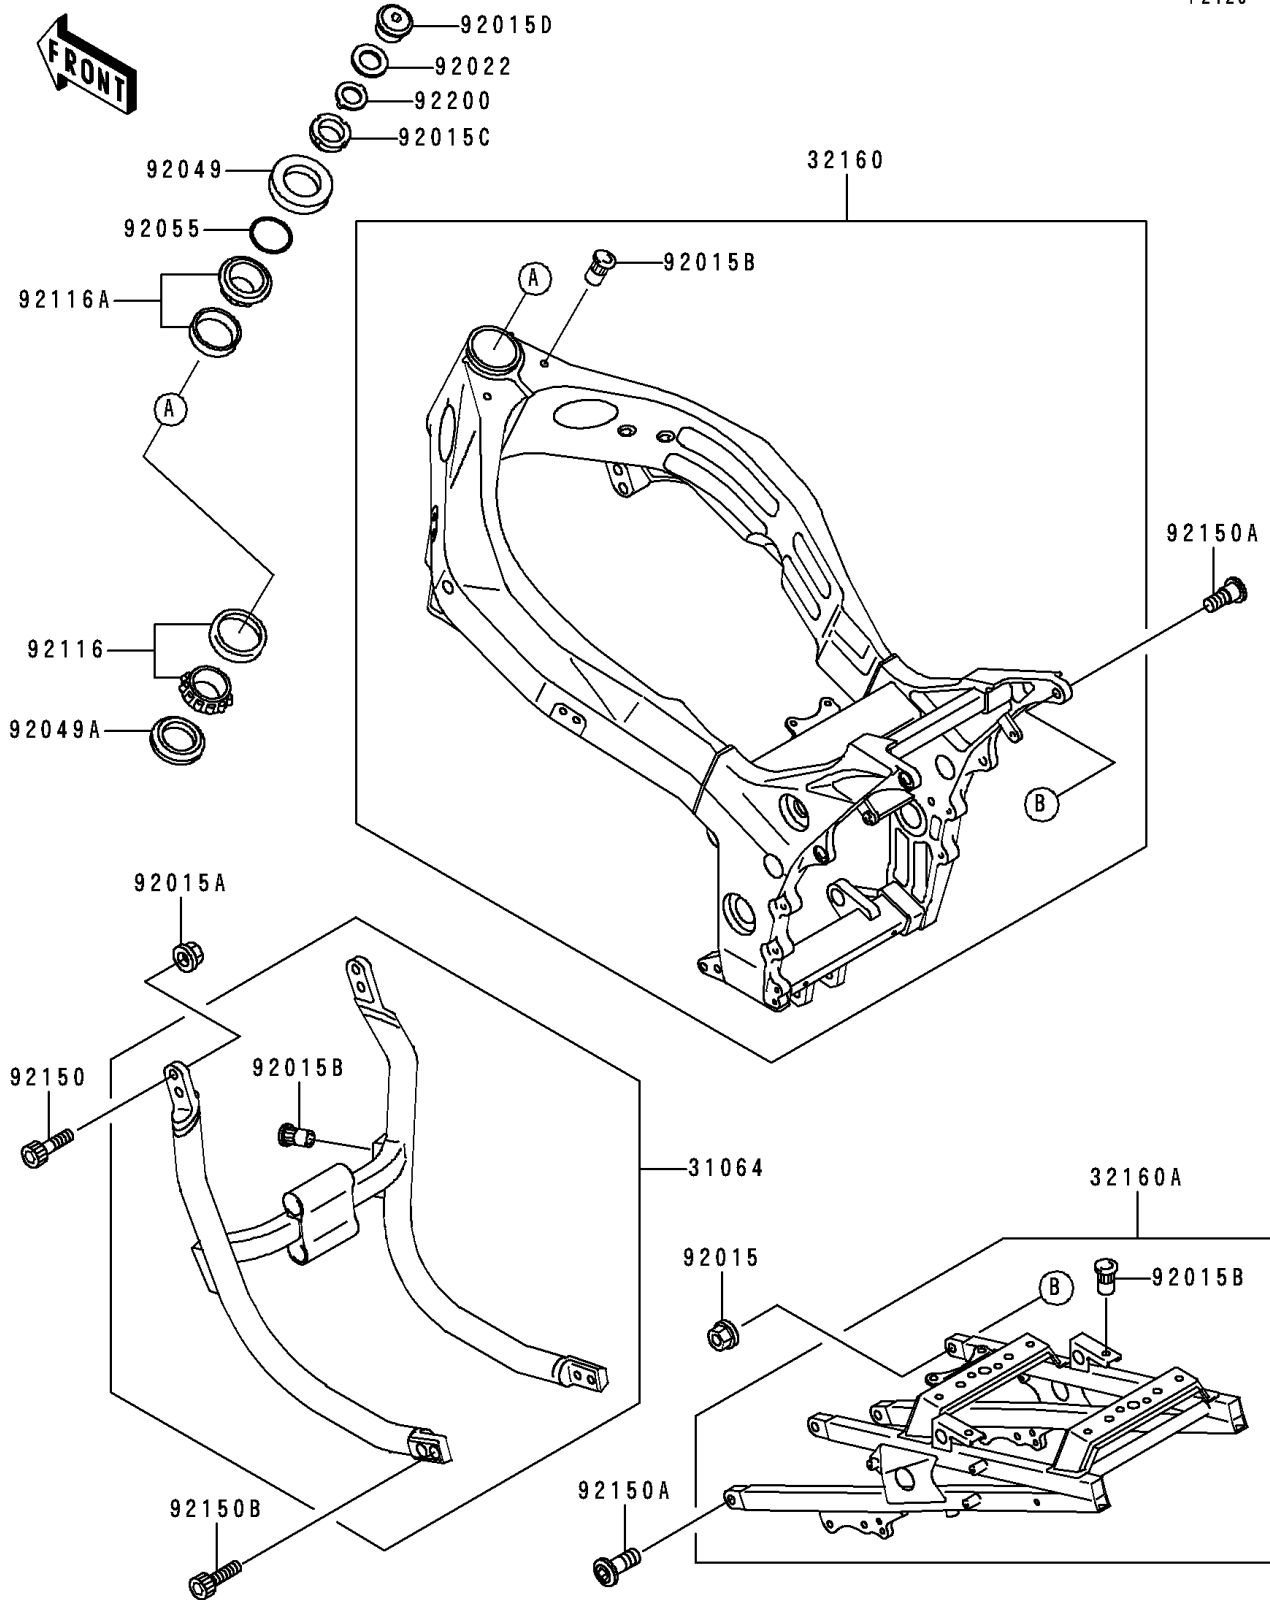

1995 Ninja® ZX™ -9R PARTS DIAGRAM

Frame

F2120

1995 Ninja® ZX™-9R PARTS LIST

Frame

ITEM NAME	PART NUMBER	QUANTITY
PIPE-COMP,DOWNTUBE (Ref # 31064)	31064-1166	1
FRAME-COMP,AL,FR,G.GRAY (Ref # 32160)	32160-1330-GD	1
FRAME-COMP,AL,RR,G.GRAY (Ref # 32160A)	32160-1332-GD	1
NUT,FLANGED,10MM (Ref # 92015)	92015-1415	4
NUT,FLANGED,10MM (Ref # 92015A)	92015-1502	4
NUT,POP,6MM,L=16.5 (Ref # 92015B)	92015-1792	26
NUT,STEERING STEM,35MM (Ref # 92015C)	92015-1848	1
NUT,STEERING,25MM (Ref # 92015D)	92015-1891	1
WASHER,25X36X2.3 (Ref # 92022)	92022-250	1
SEAL-OIL,XXMH 43 75 6.4J (Ref # 92049)	92049-1382	1
SEAL-OIL,XXMHE 43 55 4J (Ref # 92049A)	92049-1383	1
RING-O,34.5X2.0 (Ref # 92055)	92055-1452	1
BEARING-ROLLER,32907JR-2 (Ref # 92116)	92116-1072	1
BEARING-ROLLER,32907JR-3 (Ref # 92116A)	92116-1074	1
BOLT,SOCKET,10X37 (Ref # 92150)	92150-1261	4
BOLT,10X35 (Ref # 92150A)	92150-1295	4
BOLT,SOCKET,10X30 (Ref # 92150B)	92150-1690	4
WASHER,CLAW,25.5X40X2.3 (Ref # 92200)	92200-1083	1