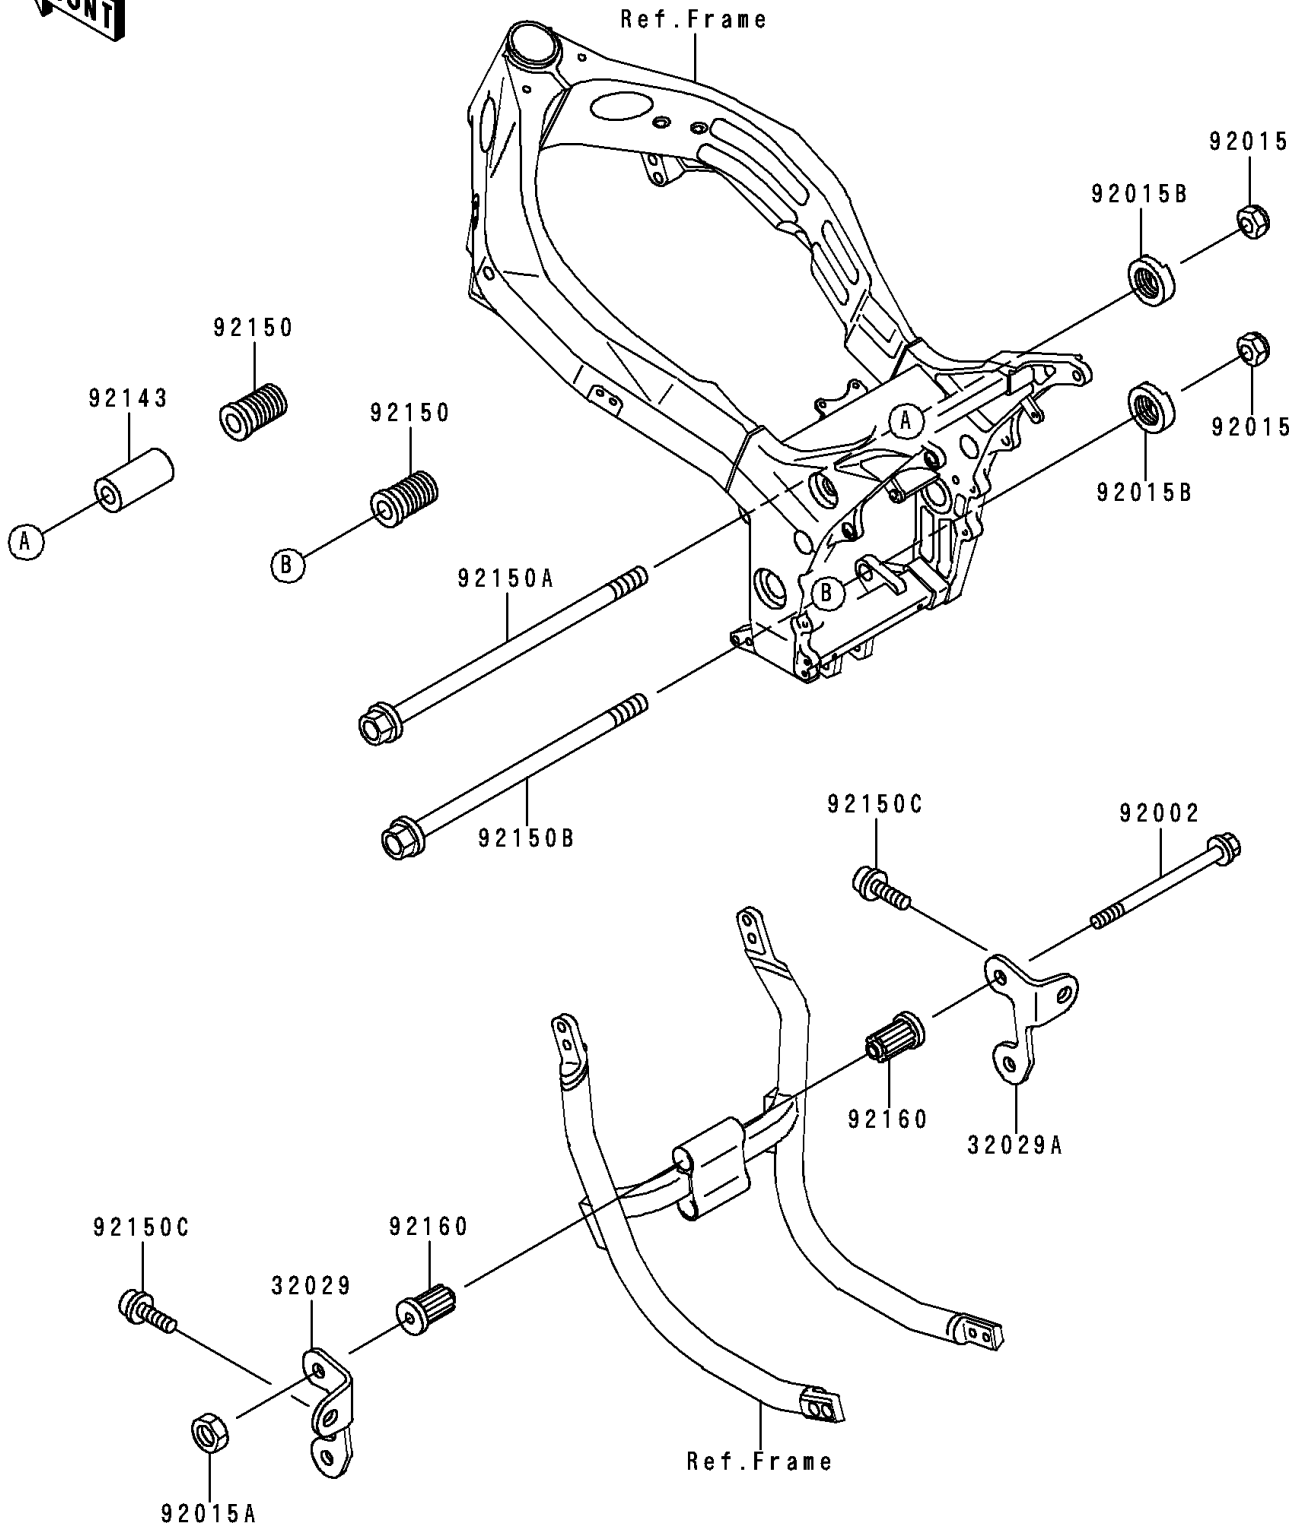

1995 Ninja® ZX™ -9R PARTS DIAGRAM

Frame Fittings

F2131

1995 Ninja® ZX™ -9R PARTS LIST

Frame Fittings

ITEM NAME	PART NUMBER	QUANTITY
BRACKET-ENGINE,FR,LH (Ref # 32029)	32029-1929	1
BRACKET-ENGINE,FR,RH (Ref # 32029A)	32029-1930	1
BOLT,FLANGED,10X130 (Ref # 92002)	92002-1087	2
NUT,LOCK,12MM,BLACK (Ref # 92015)	92015-1190	2
NUT,LOCK,10MM (Ref # 92015A)	92015-1429	2
NUT,ENGINE MOUNT,22MM (Ref # 92015B)	92015-1846	2
COLLAR,12.5X26X51 (Ref # 92143)	92143-1482	1
BOLT,ENGINE MOUNT,22X38 (Ref # 92150)	92150-1471	2
BOLT,FLANGED,12X243 (Ref # 92150A)	92150-1472	1
BOLT,FLANGED,12X221 (Ref # 92150B)	92150-1473	1
BOLT,SOCKET,10X25 (Ref # 92150C)	92150-1762	2
DAMPER,ENGINE MOUNT (Ref # 92160)	92160-1483	4