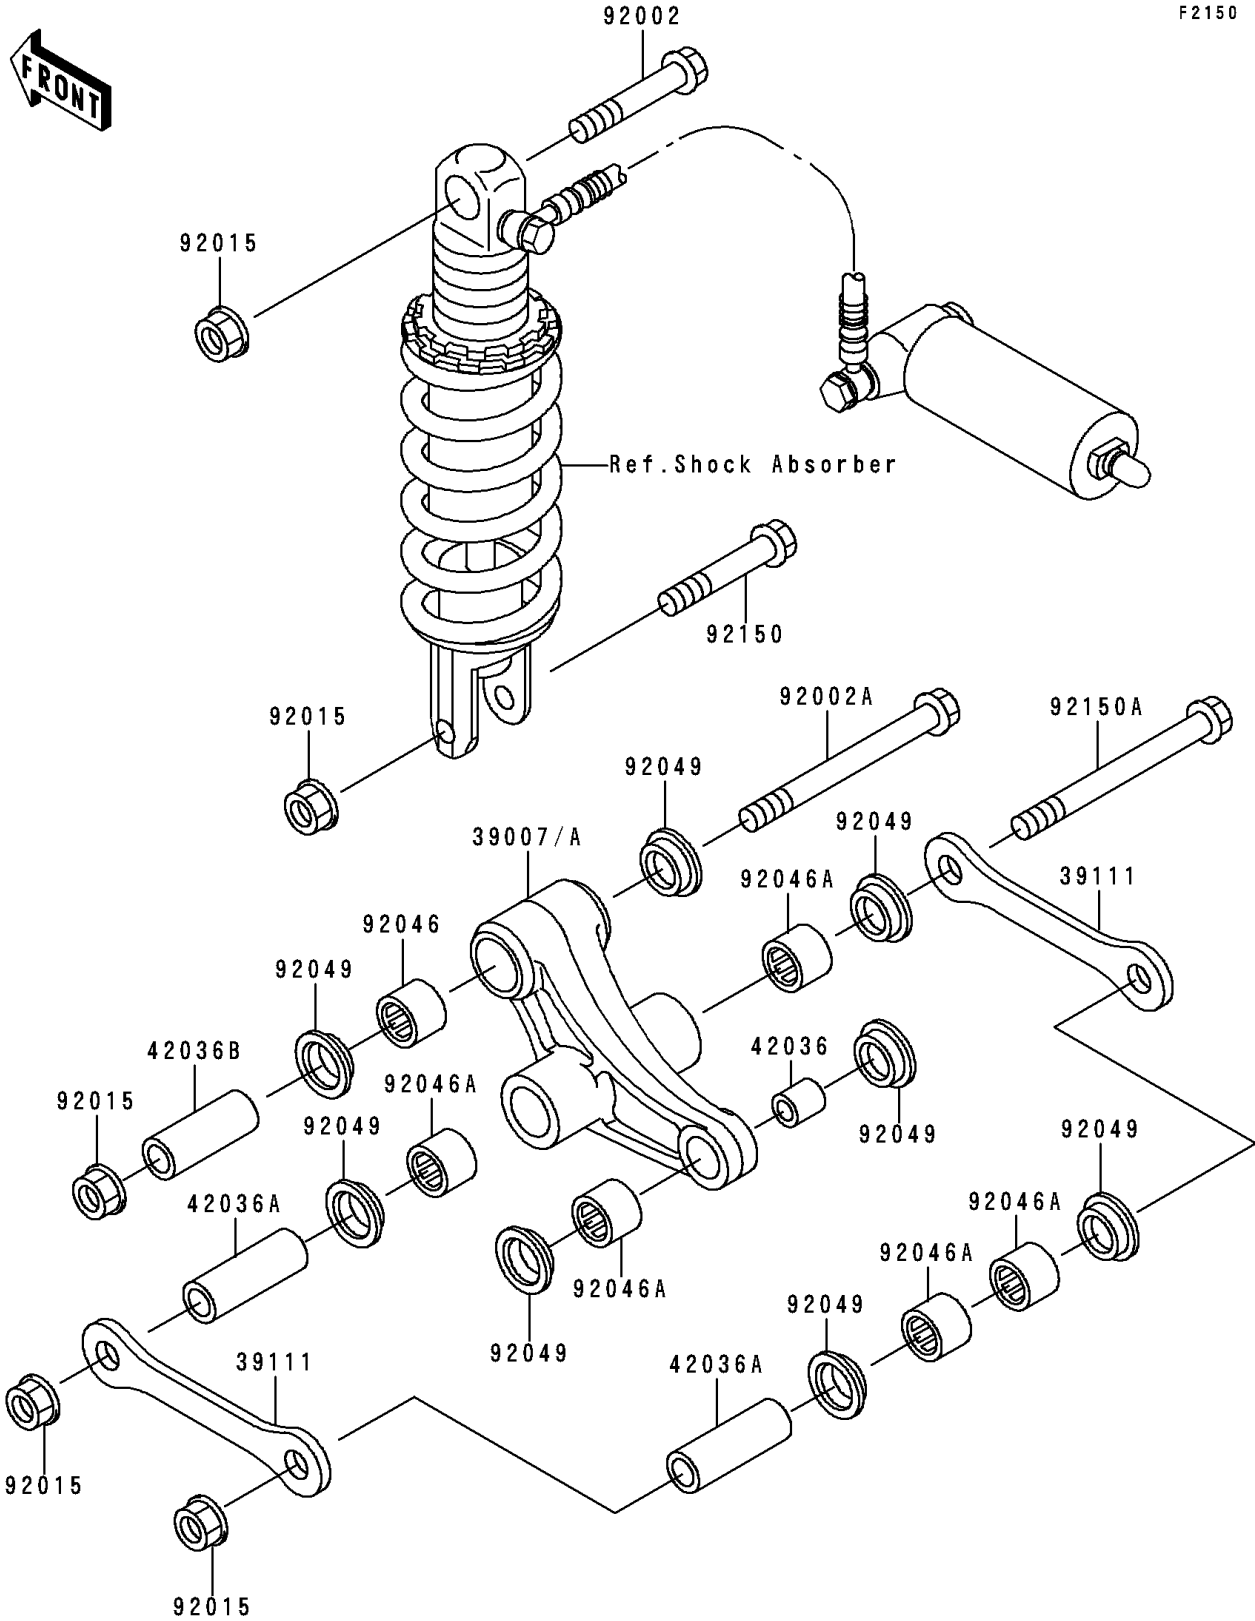

# 1995 Ninja® ZX™ -9R PARTS DIAGRAM

Rear Suspension

F2150

# 1995 Ninja® ZX™-9R PARTS LIST

## Rear Suspension

ITEM NAME	PART NUMBER	QUANTITY
ARM-SUSP,UNI TRAK (Ref # 39007)	39007-1224	1
ROD-TIE,SUSPENSION (Ref # 39111)	39111-1131	2
SLEEVE,ARM,RR (Ref # 42036)	42036-1077	1
SLEEVE,12.1X20X88 (Ref # 42036A)	42036-1250	2
SLEEVE,12.1X20X44.5 (Ref # 42036B)	42036-1288	1
BOLT,12X55 (Ref # 92002)	92002-1130	1
BOLT,12X85 (Ref # 92002A)	92002-1255	1
NUT,FLANGED,12MM (Ref # 92015)	92015-1433	5
BEARING-NEEDLE,BM202726 (Ref # 92046)	92046-1110	1
BEARING-NEEDLE,BM202715 (Ref # 92046A)	92046-1112	5
SEAL-OIL,ARM,CNT (Ref # 92049)	92049-1109	8
BOLT,FLANGED,12X63 (Ref # 92150)	92150-1258	1
BOLT,FLANGED,12X112 (Ref # 92150A)	92150-1259	2