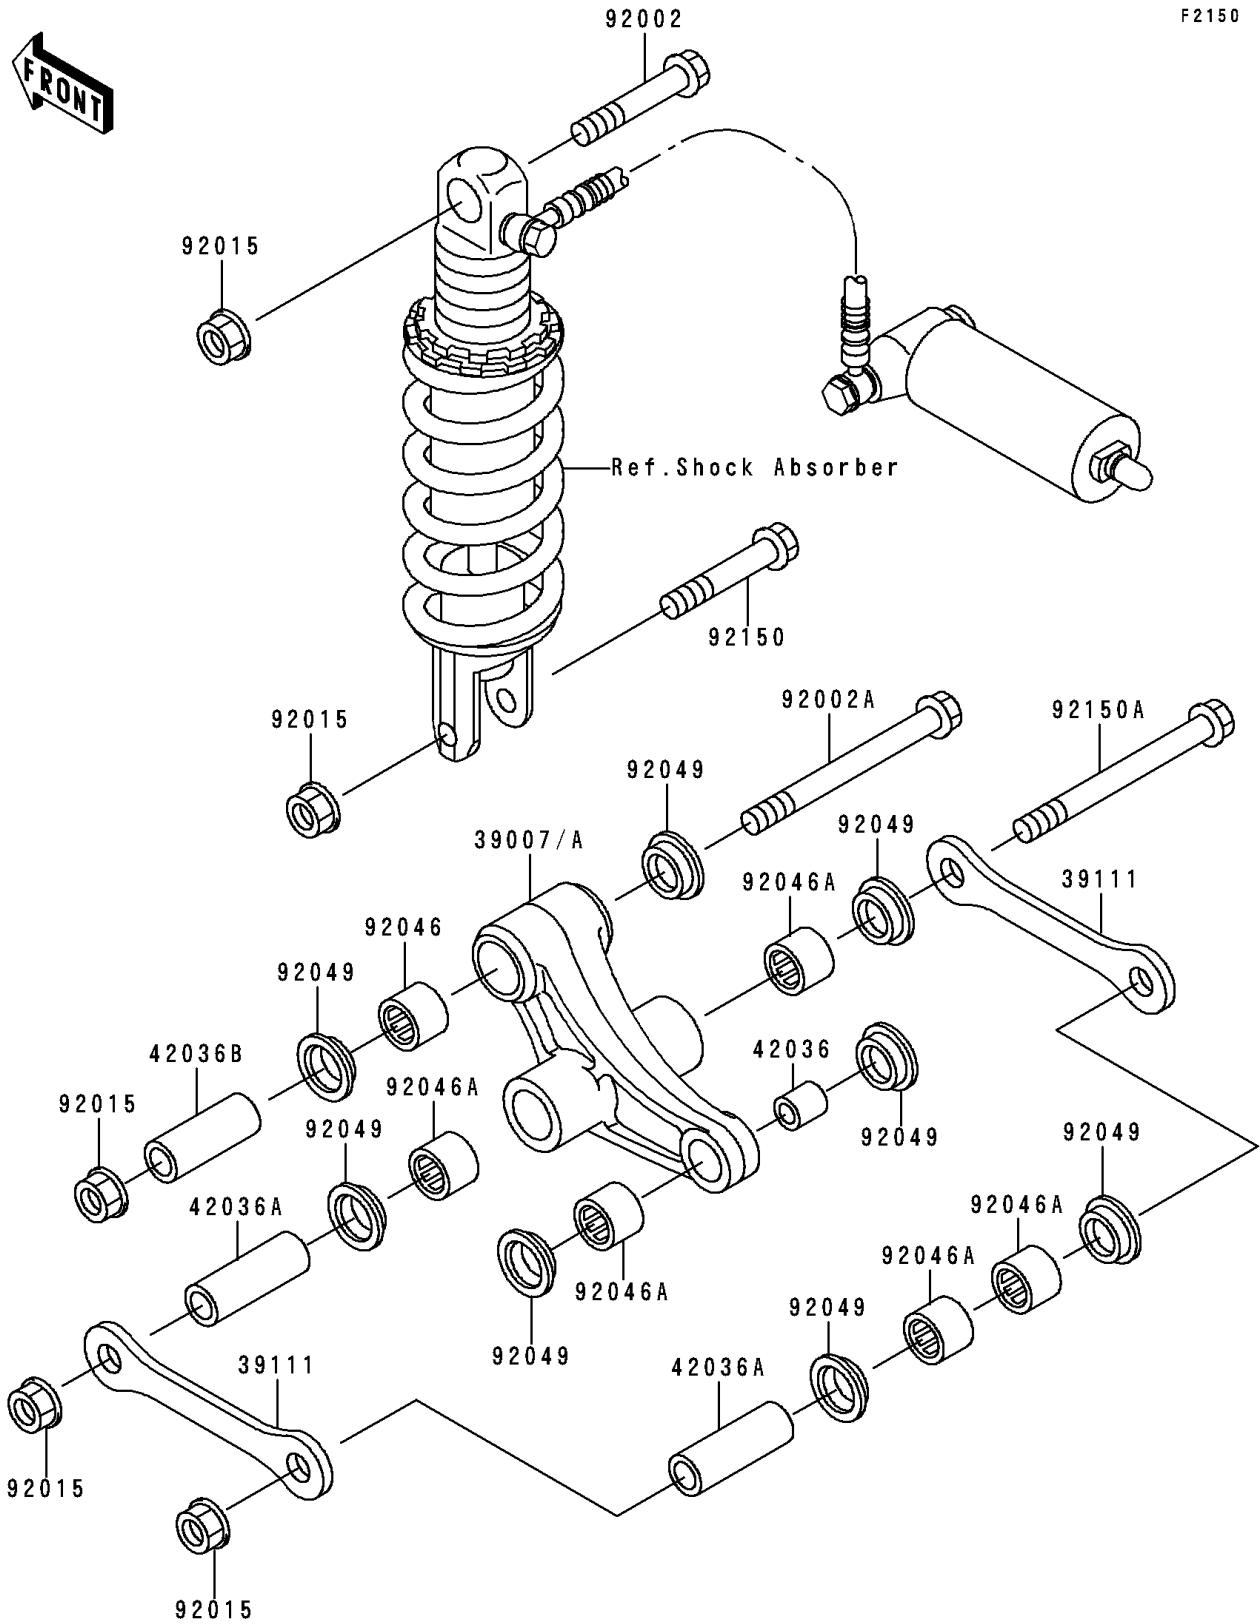

1995 Ninja® ZX™ -9R PARTS DIAGRAM

Rear Suspension

F2150

1995 Ninja® ZX™ -9R PARTS LIST

Rear Suspension

ITEM NAME	PART NUMBER	QUANTITY
-----------	-------------	----------