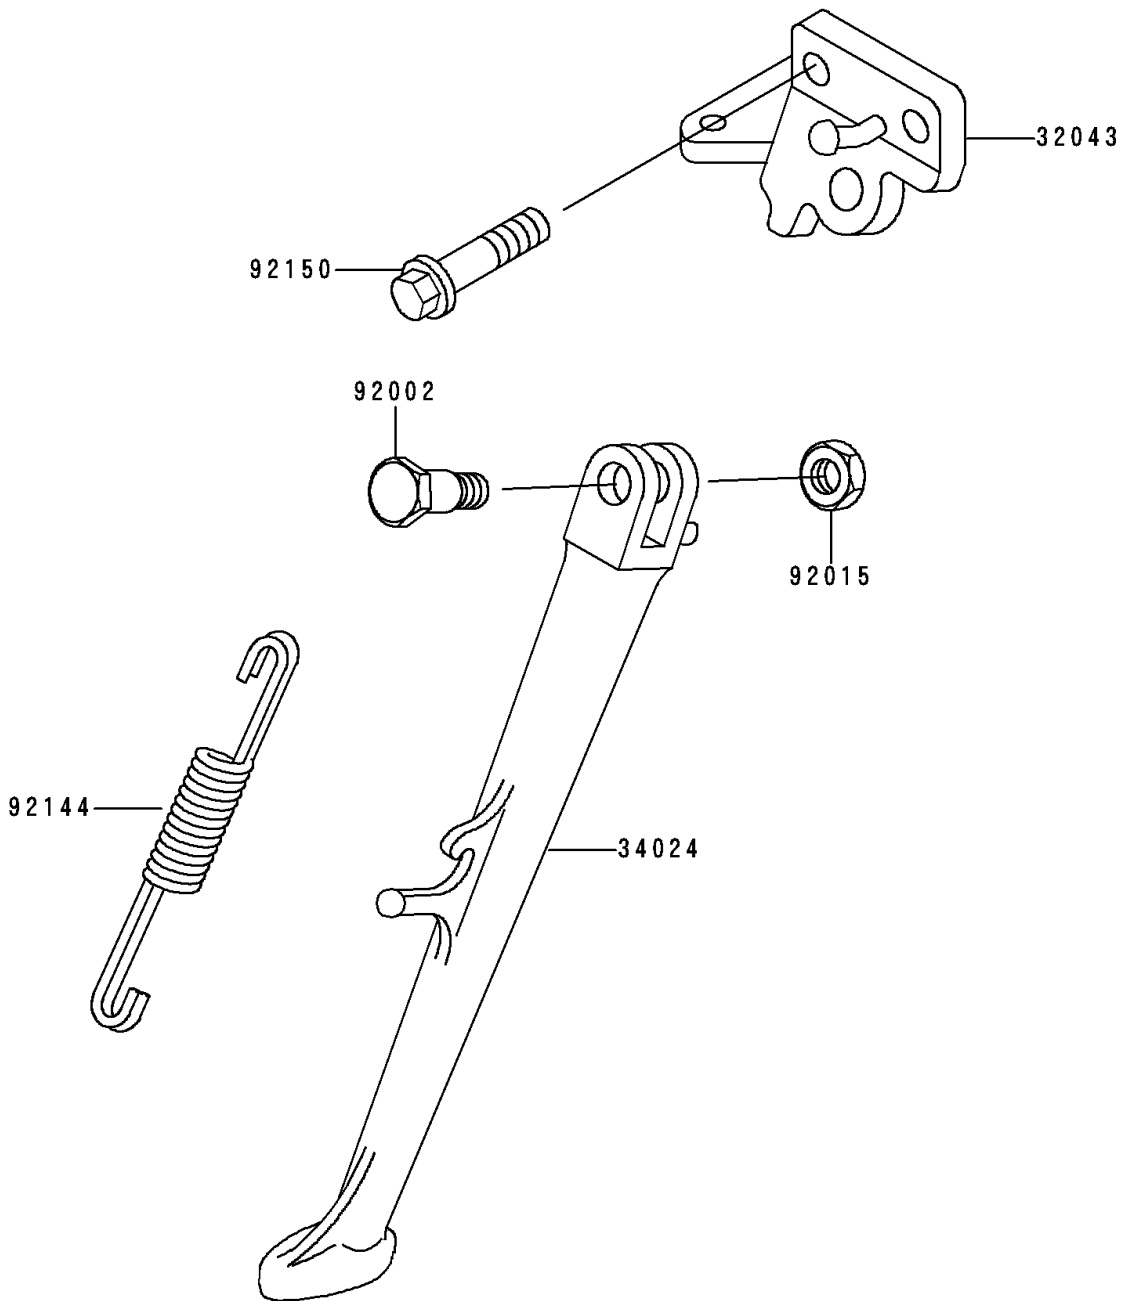

1995 Ninja® ZX™ -9R PARTS DIAGRAM

Stand(s)

F 2190

1995 Ninja® ZX™ -9R PARTS LIST

Stand(s)

ITEM NAME	PART NUMBER	QUANTITY
BRACKET-STAND,SIDE (Ref # 32043)	32043-1342	1
STAND-SIDE (Ref # 34024)	34024-1276	1
BOLT,SIDE STAND (Ref # 92002)	92002-1813	1
NUT,LOCK,10MM,BLACK (Ref # 92015)	92015-1188	1
SPRING,SIDE STAND (Ref # 92144)	92144-1127	1
BOLT,FLANGED,10X35 (Ref # 92150)	92150-1353	2