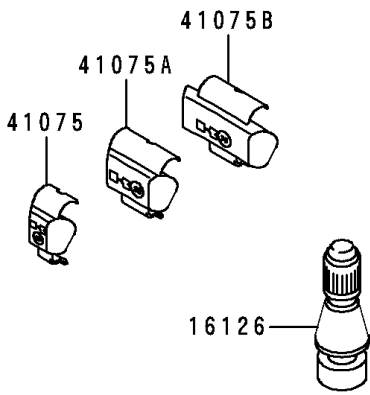

1994 Ninja® ZX™-9R PARTS DIAGRAM

Tires

F2210

1994 Ninja® ZX™-9R PARTS LIST

Tires

ITEM NAME	PART NUMBER	QUANTITY
VALVE,TIRE (Ref # 16126)	16126-1140	2
TIRE,FR,120/70ZR17,BT-50F(BS) (Ref # 41002)	41002-1962	1
TIRE,RR,180/55ZR17,BT-50RJ(BS) (Ref # 41002A)	41002-1963	1
BALANCER-WHEEL,10G,SILVER (Ref # 41075)	41075-1014	AR
BALANCER-WHEEL,20G,SILVER (Ref # 41075A)	41075-1015	AR
BALANCER-WHEEL,30G,SILVER (Ref # 41075B)	41075-1016	AR