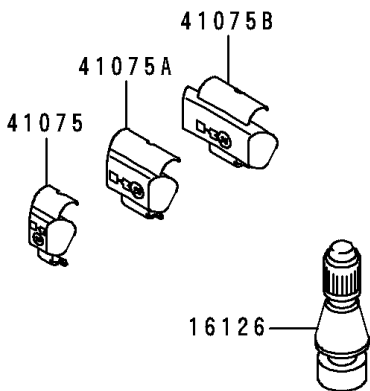

1994 Ninja® ZX™-9R PARTS DIAGRAM

Tires

F2210

1994 Ninja® ZX™-9R PARTS LIST

Tires

ITEM NAME	PART NUMBER	QUANTITY
VALVE,TIRE (Ref # 16126)	16126-1140	2
TIRE,FR,120/70ZR17,BT-50F(BS) (Ref # 41002)	41002-1962	1
TIRE,RR,180/55ZR17,BT-50RJ(BS) (Ref # 41002A)	41002-1963	1
BALANCER-WHEEL,10G,SILVER (Ref # 41075)	41075-1014	AR
BALANCER-WHEEL,20G,SILVER (Ref # 41075A)	41075-1015	AR
BALANCER-WHEEL,30G,SILVER (Ref # 41075B)	41075-1016	AR