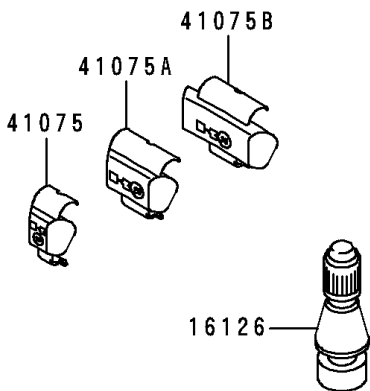

1996 Ninja® ZX™-9R PARTS DIAGRAM

Tires

F2210

1996 Ninja® ZX™-9R PARTS LIST

Tires

ITEM NAME	PART NUMBER	QUANTITY
VALVE,TIRE (Ref # 16126)	16126-1140	2
TIRE,FR,120/70ZR17,BT-50F(BS) (Ref # 41002)	41002-1962	1
TIRE,RR,180/55ZR17,BT-50RJ(BS) (Ref # 41002A)	41002-1963	1
BALANCER-WHEEL,10G,SILVER (Ref # 41075)	41075-1014	AR
BALANCER-WHEEL,20G,SILVER (Ref # 41075A)	41075-1015	AR
BALANCER-WHEEL,30G,SILVER (Ref # 41075B)	41075-1016	AR