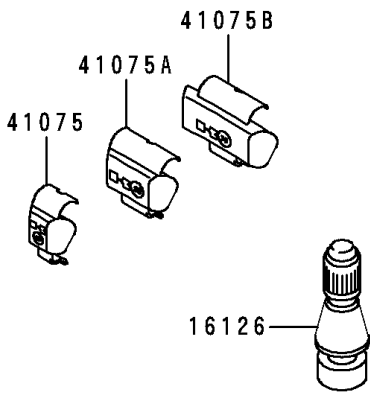

1996 Ninja® ZX™-9R PARTS DIAGRAM

Tires

F2210

1996 Ninja® ZX™-9R PARTS LIST

Tires

ITEM NAME	PART NUMBER	QUANTITY
VALVE,TIRE (Ref # 16126)	16126-1140	2
TIRE,FR,120/70ZR17,BT-50F(BS) (Ref # 41002)	41002-1962	1
TIRE,RR,180/55ZR17,BT-50RJ(BS) (Ref # 41002A)	41002-1963	1
BALANCER-WHEEL,10G,SILVER (Ref # 41075)	41075-1014	AR
BALANCER-WHEEL,20G,SILVER (Ref # 41075A)	41075-1015	AR
BALANCER-WHEEL,30G,SILVER (Ref # 41075B)	41075-1016	AR