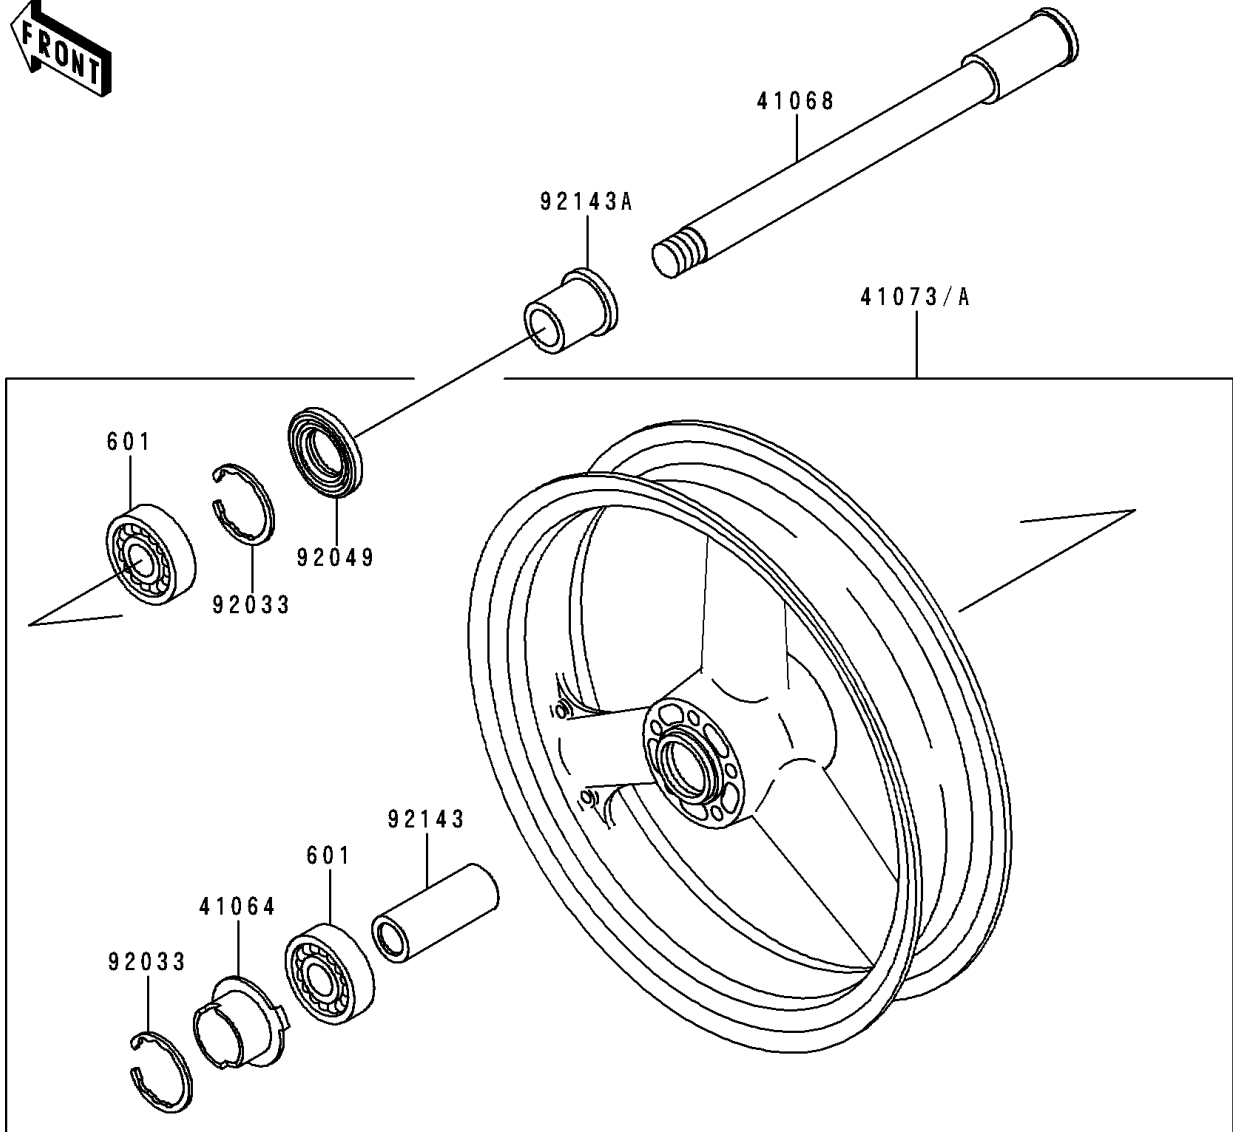

1995 Ninja® ZX™ -9R PARTS DIAGRAM

Front Wheel

F2230

1995 Ninja® ZX™ -9R PARTS LIST

Front Wheel

ITEM NAME	PART NUMBER	QUANTITY
BEARING-BALL,#6005UU (Ref # 601)	601B6005UU	2
GEAR-METER SCREW,9T (Ref # 41060)	41060-1140	1
GEAR-METER SCREW,24T (Ref # 41060A)	41060-1141	1
WASHER,5.1X9X0.4 (Ref # 41063)	41063-001	2
RECEIVER-SPEEDOMETER (Ref # 41064)	41064-1055	1
AXLE,FR (Ref # 41068)	41068-1327	1
WHEEL-ASSY,FR,L.GREEN (Ref # 41073)	41073-1496-CJ	1
WHEEL-ASSY,FR,G.GRAY (Ref # 41073A)	41073-1496-GE	1
CASE-ASSY-METER GEAR (Ref # 41078)	41078-1082	1
BUSHING,METER GEAR CASE (Ref # 92028)	92028-1634	1
RING-SNAP,47MM (Ref # 92033)	92033-1042	2
PIN,SPRING,3X18 (Ref # 92043)	92043-1454	1
SEAL-OIL,BJN 32 47 5 (Ref # 92049)	92049-1377	1
SEAL-OIL,BJN-C2 35 52 5 (Ref # 92049A)	92049-1378	1
COLLAR,FR HUB,L=94 (Ref # 92143)	92143-1476	1
COLLAR,FR AXLE,RH,L=17.5 (Ref # 92143A)	92143-1477	1
COLLAR,FR AXLE,LH,L=44.5 (Ref # 92143B)	92143-1478	1