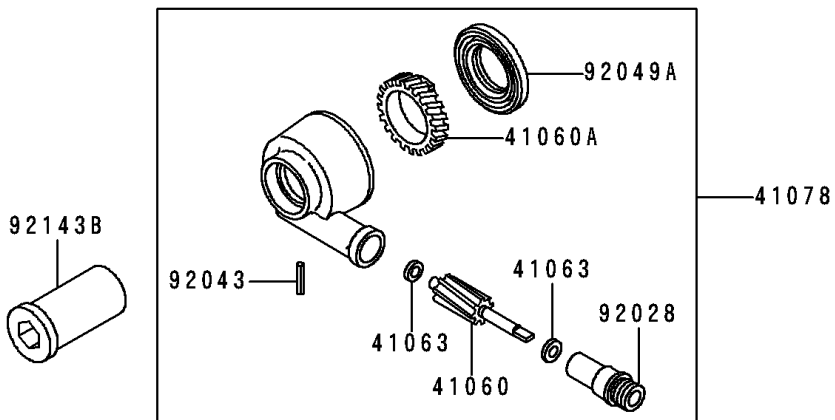

1995 Ninja® ZX™ -9R PARTS DIAGRAM

Front Wheel

F2230

1995 Ninja® ZX™ -9R PARTS LIST

Front Wheel

ITEM NAME	PART NUMBER	QUANTITY
BEARING-BALL,#6005UU (Ref # 601)	601B6005UU	2
GEAR-METER SCREW,9T (Ref # 41060)	41060-1140	1
GEAR-METER SCREW,24T (Ref # 41060A)	41060-1141	1
WASHER,5.1X9X0.4 (Ref # 41063)	41063-001	2
RECEIVER-SPEEDOMETER (Ref # 41064)	41064-1055	1
AXLE,FR (Ref # 41068)	41068-1327	1
WHEEL-ASSY,FR,L.GREEN (Ref # 41073)	41073-1496-CJ	1
WHEEL-ASSY,FR,G.GRAY (Ref # 41073A)	41073-1496-GE	1
CASE-ASSY-METER GEAR (Ref # 41078)	41078-1082	1
BUSHING,METER GEAR CASE (Ref # 92028)	92028-1634	1
RING-SNAP,47MM (Ref # 92033)	92033-1042	2
PIN,SPRING,3X18 (Ref # 92043)	92043-1454	1
SEAL-OIL,BJN 32 47 5 (Ref # 92049)	92049-1377	1
SEAL-OIL,BJN-C2 35 52 5 (Ref # 92049A)	92049-1378	1
COLLAR,FR HUB,L=94 (Ref # 92143)	92143-1476	1
COLLAR,FR AXLE,RH,L=17.5 (Ref # 92143A)	92143-1477	1
COLLAR,FR AXLE,LH,L=44.5 (Ref # 92143B)	92143-1478	1